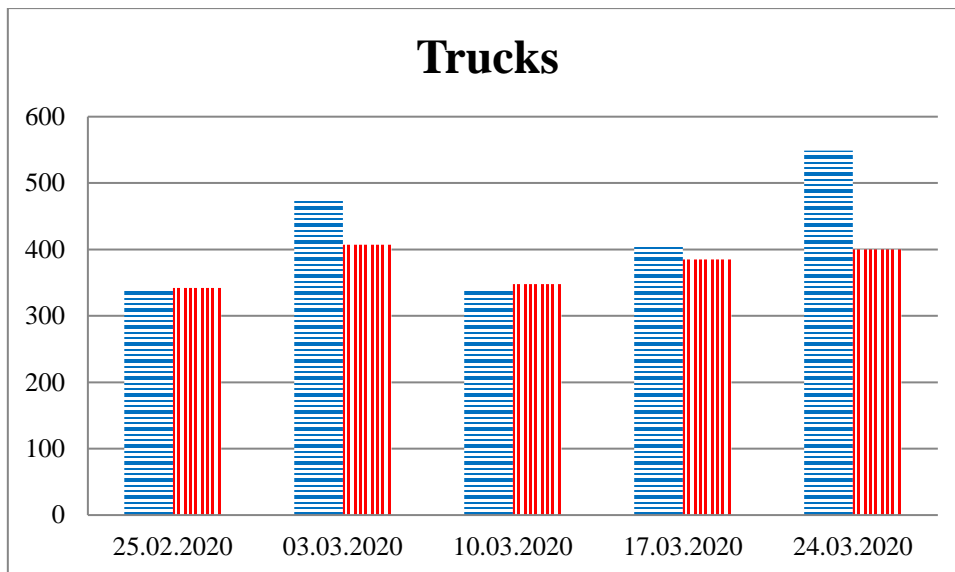

## TRENDS AND FIGURES AT A GLANCE

(For the period from 09:00 on 18 February 2020 to 09:00 on 24 March 2020)<sup>1</sup>

to the Russian Federation      to Ukraine

<sup>1</sup>The dates at the bottom of each graph refer to the day when the Weekly Reports were issued and include the observations made during the previous seven days.

## Timetable of the trains heard at the Gukovo BCP

Date	To RF	To UA
17.03.2020	-	-
18.03.2020	03:02 04:55 12:17	-
19.03.2020	14:03	11:50 19:04
20.03.2020	-	15:12
21.03.2020	13:25 16:02 19:00	07:29 14 :08
22.03.2020	08:54	06:21 21:40
23.03.2020	-	20:46
24.03.2020	-	-