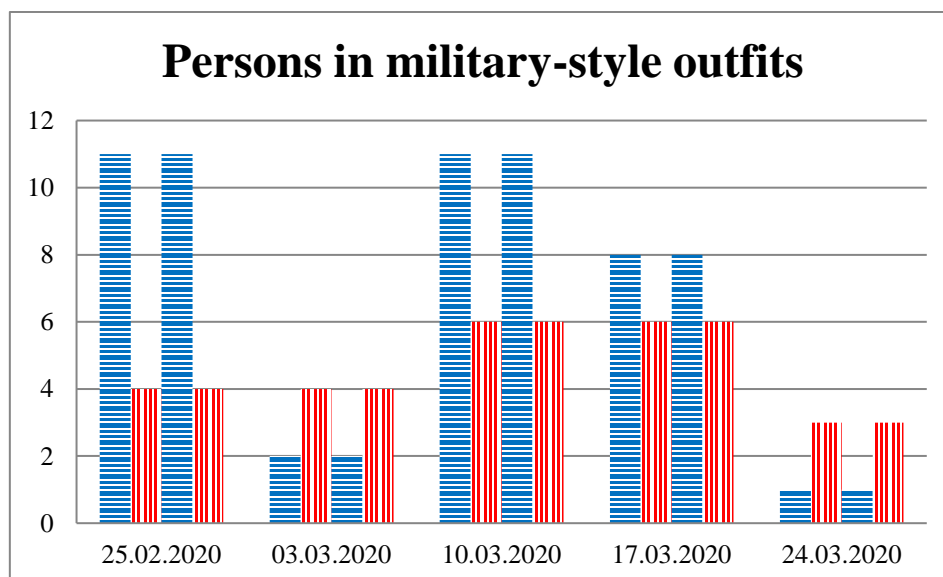

## TRENDS AND FIGURES AT A GLANCE

(For the period from 09:00 on 18 February 2020 to 09:00 on 24 March 2020)<sup>1</sup>

to the Russian Federation      to Ukraine

<sup>1</sup>The dates at the bottom of each graph refer to the day when the Weekly Reports were issued and include the observations made during the previous seven days.