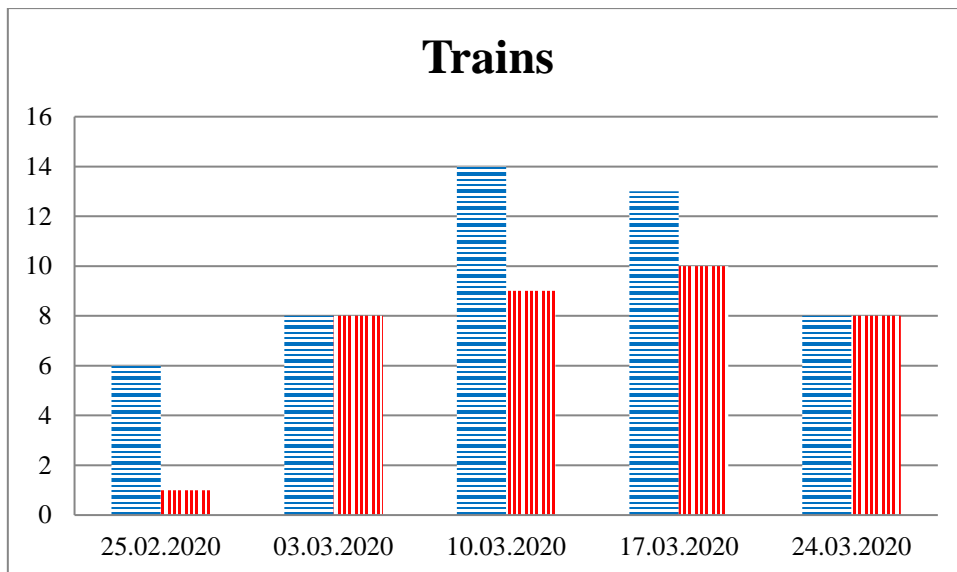

## TRENDS AND FIGURES AT A GLANCE

(For the period from 09:00 on 18 February 2020 to 09:00 on 24 March 2020)<sup>1</sup>

to the Russian Federation      to Ukraine

<sup>1</sup>The dates at the bottom of each graph refer to the day when the Weekly Reports were issued and include the observations made during the previous seven days.

## Timetable of the trains heard at the Gukovo BCP

Date	To RF	To UA
17.03.2020	-	-
18.03.2020	03:02 04:55 12:17	-
19.03.2020	14:03	11:50 19:04
20.03.2020	-	15:12
21.03.2020	13:25 16:02 19:00	07:29 14 :08
22.03.2020	08:54	06:21 21:40
23.03.2020	-	20:46
24.03.2020	-	-