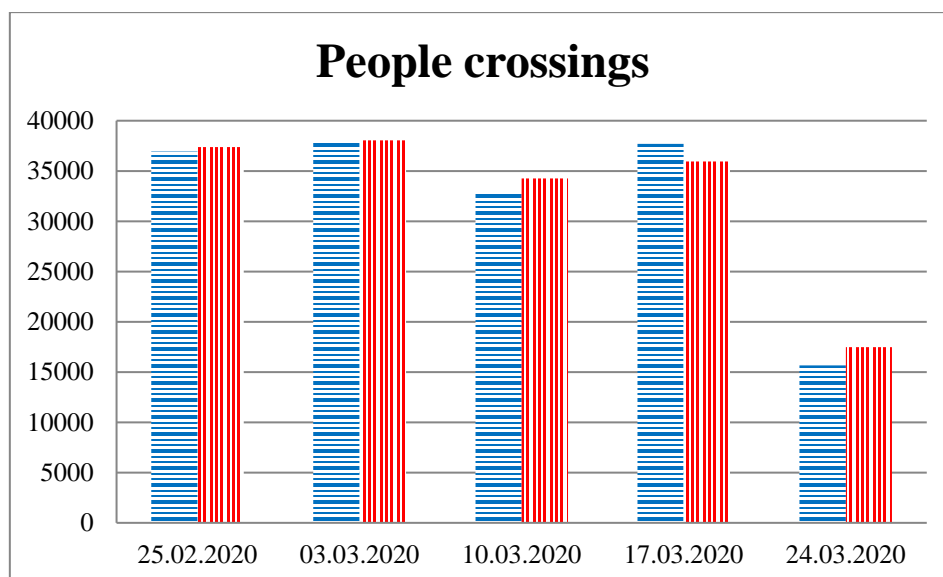

## TRENDS AND FIGURES AT A GLANCE

(For the period from 09:00 on 18 February 2020 to 09:00 on 24 March 2020)<sup>1</sup>

to the Russian Federation      to Ukraine

<sup>1</sup>The dates at the bottom of each graph refer to the day when the Weekly Reports were issued and include the observations made during the previous seven days.

## Timetable of the trains heard at the Gukovo BCP

Date	To RF	To UA
17.03.2020	-	-
18.03.2020	03:02 04:55 12:17	-
19.03.2020	14:03	11:50 19:04
20.03.2020	-	15:12
21.03.2020	13:25 16:02 19:00	07:29 14 :08
22.03.2020	08:54	06:21 21:40
23.03.2020	-	20:46
24.03.2020	-	-