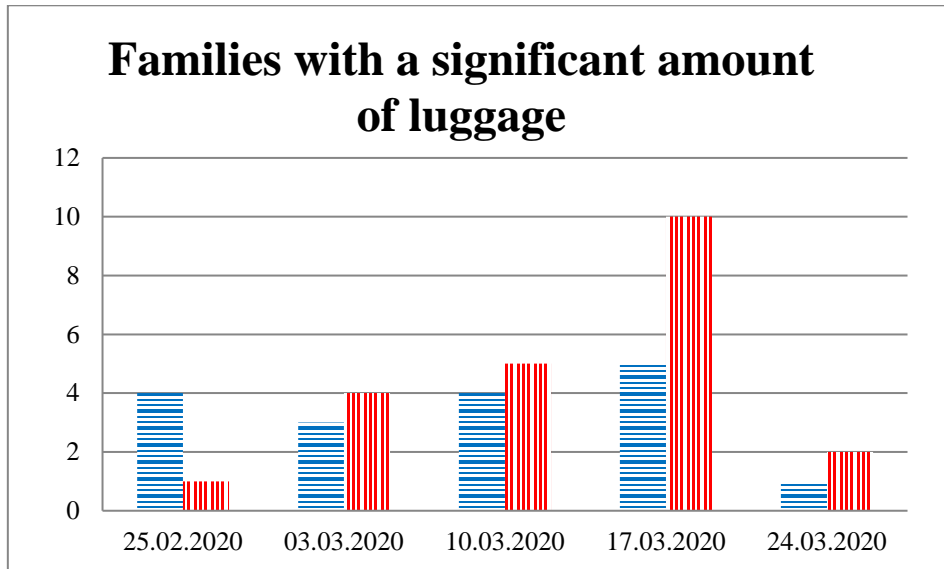

## TRENDS AND FIGURES AT A GLANCE

(For the period from 09:00 on 18 February 2020 to 09:00 on 24 March 2020)<sup>1</sup>

to the Russian Federation      to Ukraine

<sup>1</sup>The dates at the bottom of each graph refer to the day when the Weekly Reports were issued and include the observations made during the previous seven days.

## Timetable of the trains heard at the Gukovo BCP

Date	To RF	To UA
17.03.2020	-	-
18.03.2020	03:02 04:55 12:17	-
19.03.2020	14:03	11:50 19:04
20.03.2020	-	15:12
21.03.2020	13:25 16:02 19:00	07:29 14 :08
22.03.2020	08:54	06:21 21:40
23.03.2020	-	20:46
24.03.2020	-	-