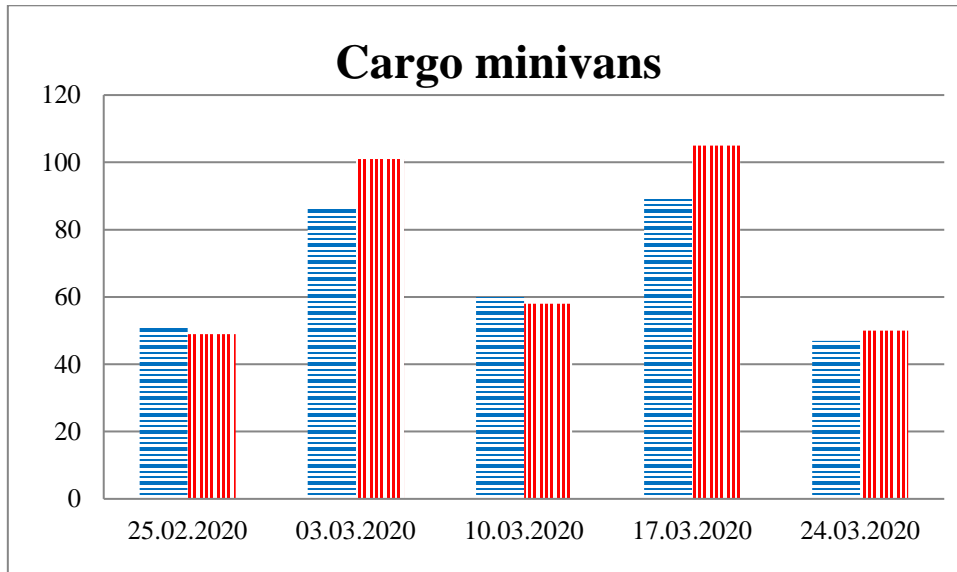

## TRENDS AND FIGURES AT A GLANCE

(For the period from 09:00 on 18 February 2020 to 09:00 on 24 March 2020)<sup>1</sup>

to the Russian Federation      to Ukraine

<sup>1</sup>The dates at the bottom of each graph refer to the day when the Weekly Reports were issued and include the observations made during the previous seven days.

## Timetable of the trains heard at the Gukovo BCP

Date	To RF	To UA
17.03.2020	-	-
18.03.2020	03:02 04:55 12:17	-
19.03.2020	14:03	11:50 19:04
20.03.2020	-	15:12
21.03.2020	13:25 16:02 19:00	07:29 14 :08
22.03.2020	08:54	06:21 21:40
23.03.2020	-	20:46
24.03.2020	-	-