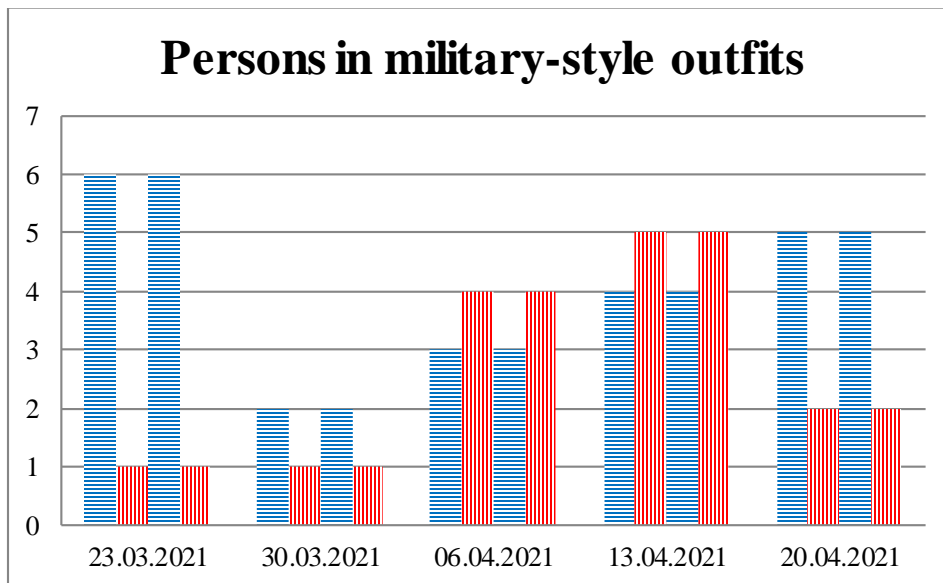

TRENDS AND FIGURES AT A GLANCE

(For the period from 09:00 on 16 March 2021 to 09:00 on 20 April 2021)¹

■ To the Russian Federation ■ to Ukraine

¹ The dates at the bottom of each graph refer to the day when the Weekly Reports were issued and include the observations made during the previous seven days.