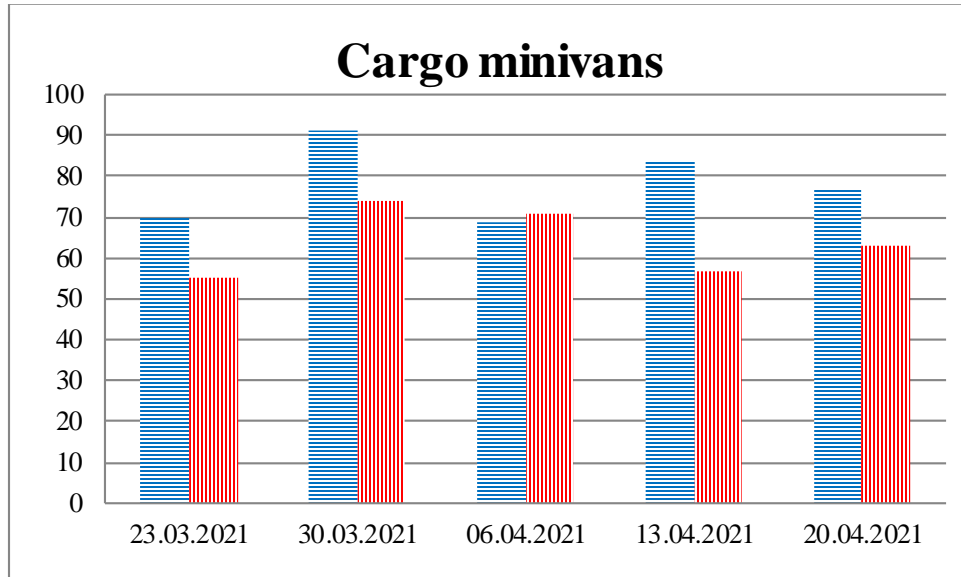

TRENDS AND FIGURES AT A GLANCE

(For the period from 09:00 on 16 March 2021 to 09:00 on 20 April 2021)¹

■ To the Russian Federation ■ to Ukraine

¹ The dates at the bottom of each graph refer to the day when the Weekly Reports were issued and include the observations made during the previous seven days.

Timetable of the trains heard at the Gukovo BCP

Date	To RF	To UA
13.04.2021	-	21:00
14.04.2021	12:15	03:25 11:39 14:41 23:11
15.04.2021	12:02 13:48 19:19	09:54 12:51 16:42 23:59
16.04.2021	02:01 09:21 15:28	13:03 14:07 23:30
17.04.2021	11:20 20:10	03:22 13:50 14:35 17:17 18:25
18.04.2021	05:40 13:58 18:39	03:34 11:27 16:35 19:25
19.04.2021	06:53 14:11 18:36	00:25 04:54 13:22 19:47
20.04.2021	06:43	-