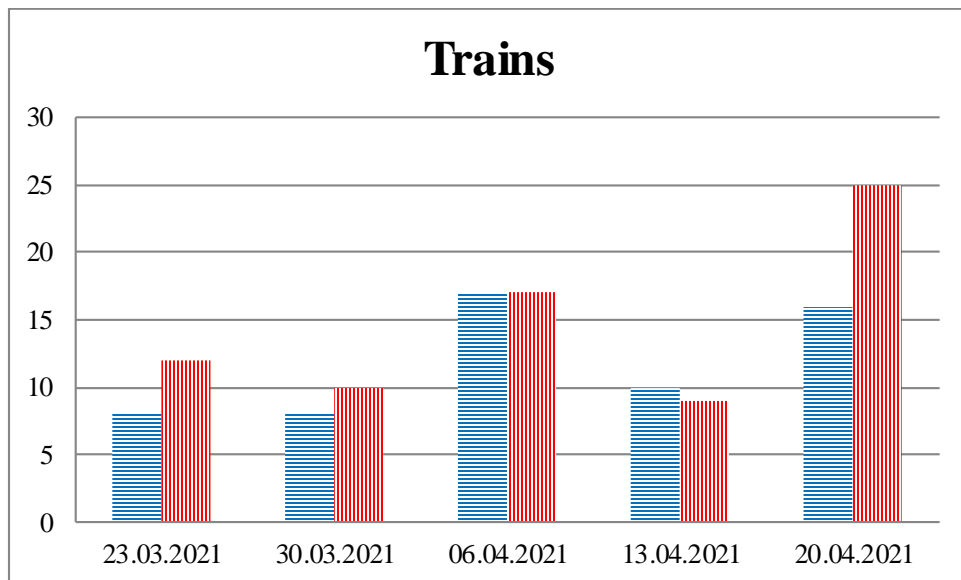

TRENDS AND FIGURES AT A GLANCE

(For the period from 09:00 on 16 March 2021 to 09:00 on 20 April 2021)¹

■ To the Russian Federation ■ to Ukraine

¹ The dates at the bottom of each graph refer to the day when the Weekly Reports were issued and include the observations made during the previous seven days.

Timetable of the trains heard at the Gukovo BCP

Date	To RF	To UA
13.04.2021	-	21:00
14.04.2021	12:15	03:25 11:39 14:41 23:11
15.04.2021	12:02 13:48 19:19	09:54 12:51 16:42 23:59
16.04.2021	02:01 09:21 15:28	13:03 14:07 23:30
17.04.2021	11:20 20:10	03:22 13:50 14:35 17:17 18:25
18.04.2021	05:40 13:58 18:39	03:34 11:27 16:35 19:25
19.04.2021	06:53 14:11 18:36	00:25 04:54 13:22 19:47
20.04.2021	06:43	-