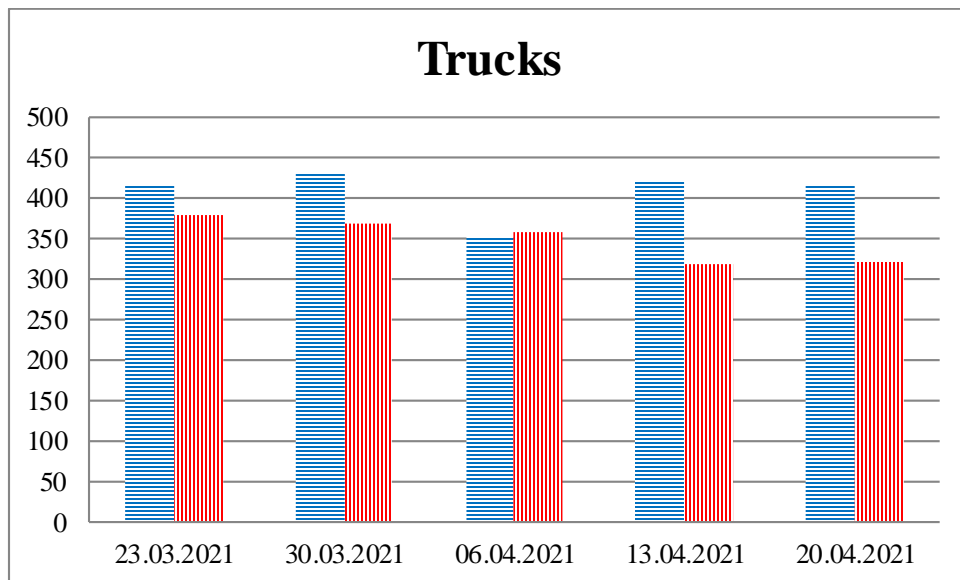

TRENDS AND FIGURES AT A GLANCE

(For the period from 09:00 on 16 March 2021 to 09:00 on 20 April 2021)¹

■ To the Russian Federation ■ to Ukraine

¹ The dates at the bottom of each graph refer to the day when the Weekly Reports were issued and include the observations made during the previous seven days.

Timetable of the trains heard at the Gukovo BCP

Date	To RF	To UA
13.04.2021	-	21:00
14.04.2021	12:15	03:25 11:39 14:41 23:11
15.04.2021	12:02 13:48 19:19	09:54 12:51 16:42 23:59
16.04.2021	02:01 09:21 15:28	13:03 14:07 23:30
17.04.2021	11:20 20:10	03:22 13:50 14:35 17:17 18:25
18.04.2021	05:40 13:58 18:39	03:34 11:27 16:35 19:25
19.04.2021	06:53 14:11 18:36	00:25 04:54 13:22 19:47
20.04.2021	06:43	-