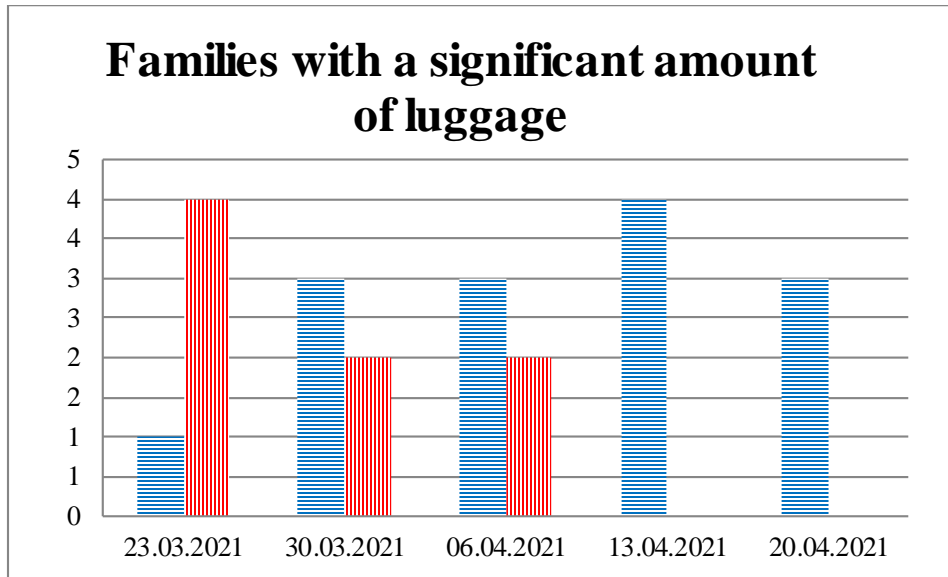

TRENDS AND FIGURES AT A GLANCE

(For the period from 09:00 on 16 March 2021 to 09:00 on 20 April 2021)¹

■ To the Russian Federation ■ to Ukraine

¹ The dates at the bottom of each graph refer to the day when the Weekly Reports were issued and include the observations made during the previous seven days.

Timetable of the trains heard at the Gukovo BCP

Date	To RF	To UA
13.04.2021	-	21:00
14.04.2021	12:15	03:25 11:39 14:41 23:11
15.04.2021	12:02 13:48 19:19	09:54 12:51 16:42 23:59
16.04.2021	02:01 09:21 15:28	13:03 14:07 23:30
17.04.2021	11:20 20:10	03:22 13:50 14:35 17:17 18:25
18.04.2021	05:40 13:58 18:39	03:34 11:27 16:35 19:25
19.04.2021	06:53 14:11 18:36	00:25 04:54 13:22 19:47
20.04.2021	06:43	-