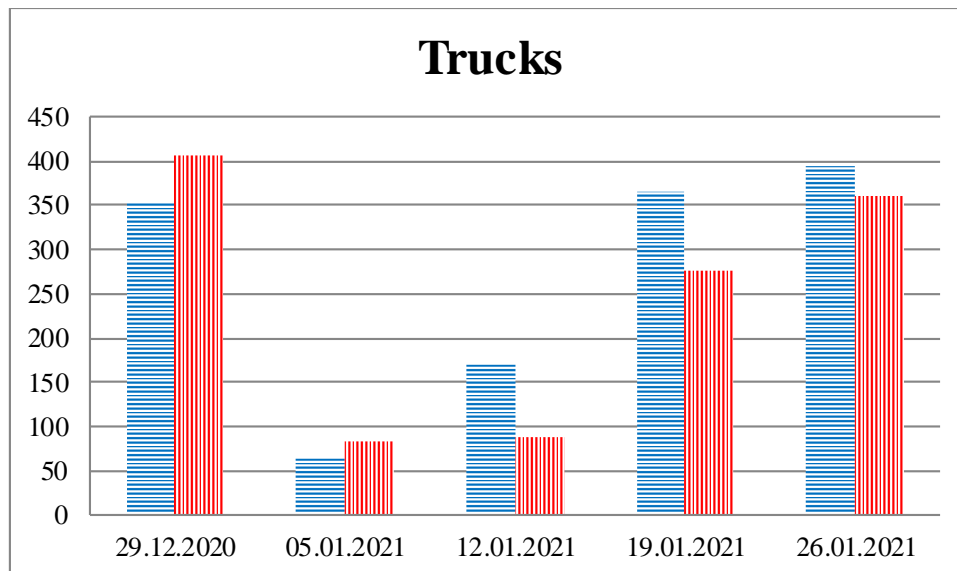

TRENDS AND FIGURES AT A GLANCE

(For the period from 09:00 on 22 December 2020 to 09:00 on 26 January 2021)¹

■ To the Russian Federation ■ to Ukraine

¹The dates at the bottom of each graph refer to the day when the Weekly Reports were issued and include the observations made during the previous seven days.

Timetable of the trains heard at the Gukovo BCP

Date	To RF	To UA
19.01.2021	18:52	13:21
20.01.2021	03:11 14:15	07:35
21.01.2021	-	08:42
22.01.2021	10:25 17:45	16:10
23.01.2021	14:08	03:19 12:04
24.01.2021	08:05 13:26 16:37 19:35	00:13 06:01 11:38 18:35
25.01.2021	14:10	-