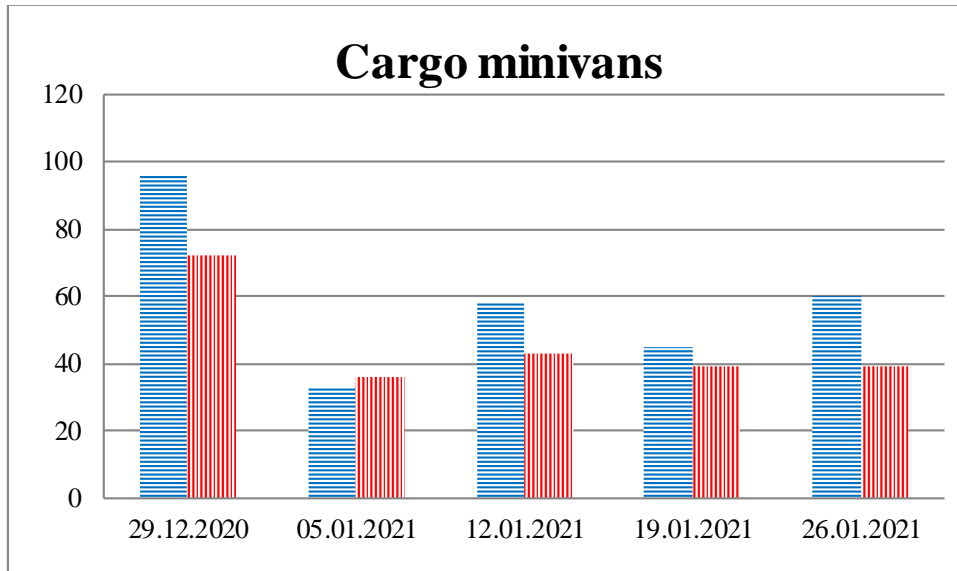

TRENDS AND FIGURES AT A GLANCE

(For the period from 09:00 on 22 December 2020 to 09:00 on 26 January 2021)¹

■ To the Russian Federation ■ to Ukraine

¹The dates at the bottom of each graph refer to the day when the Weekly Reports were issued and include the observations made during the previous seven days.

Timetable of the trains heard at the Gukovo BCP

Date	To RF	To UA
19.01.2021	18:52	13:21
20.01.2021	03:11 14:15	07:35
21.01.2021	-	08:42
22.01.2021	10:25 17:45	16:10
23.01.2021	14:08	03:19 12:04
24.01.2021	08:05 13:26 16:37 19:35	00:13 06:01 11:38 18:35
25.01.2021	14:10	-