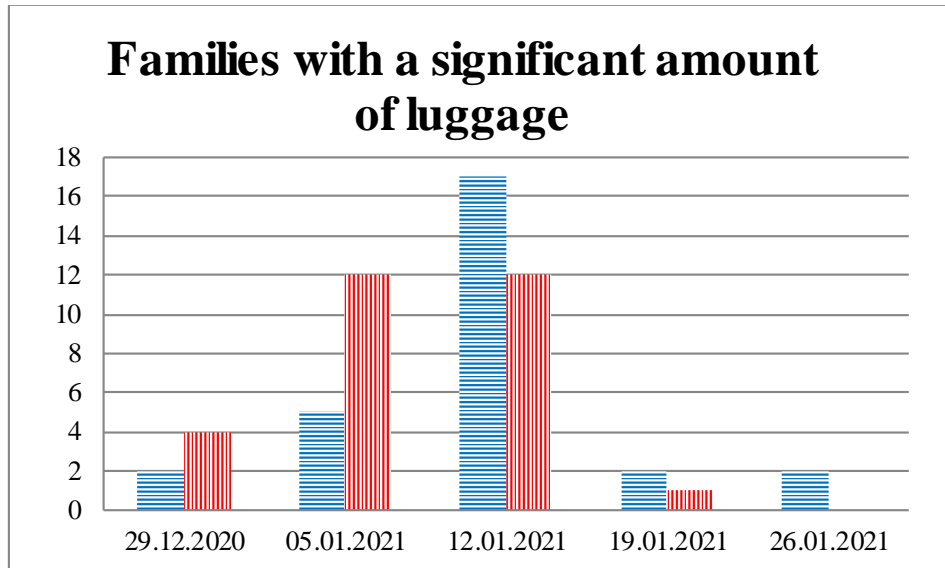

TRENDS AND FIGURES AT A GLANCE

(For the period from 09:00 on 22 December 2020 to 09:00 on 26 January 2021)¹

■ To the Russian Federation ■ to Ukraine

¹The dates at the bottom of each graph refer to the day when the Weekly Reports were issued and include the observations made during the previous seven days.

Timetable of the trains heard at the Gukovo BCP

Date	To RF	To UA
19.01.2021	18:52	13:21
20.01.2021	03:11 14:15	07:35
21.01.2021	-	08:42
22.01.2021	10:25 17:45	16:10
23.01.2021	14:08	03:19 12:04
24.01.2021	08:05 13:26 16:37 19:35	00:13 06:01 11:38 18:35
25.01.2021	14:10	-