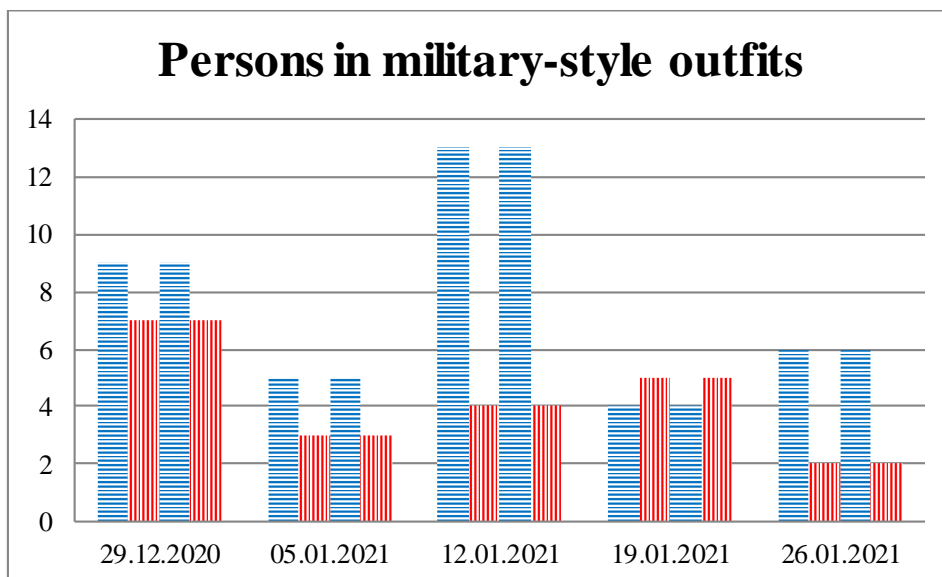

TRENDS AND FIGURES AT A GLANCE

(For the period from 09:00 on 22 December 2020 to 09:00 on 26 January 2021)¹

■ To the Russian Federation ■ to Ukraine

¹The dates at the bottom of each graph refer to the day when the Weekly Reports were issued and include the observations made during the previous seven days.

Timetable of the trains heard at the Gukovo BCP

Date	To RF	To UA
19.01.2021	18:52	13:21
20.01.2021	03:11 14:15	07:35
21.01.2021	-	08:42
22.01.2021	10:25 17:45	16:10
23.01.2021	14:08	03:19 12:04
24.01.2021	08:05 13:26 16:37 19:35	00:13 06:01 11:38 18:35
25.01.2021	14:10	-