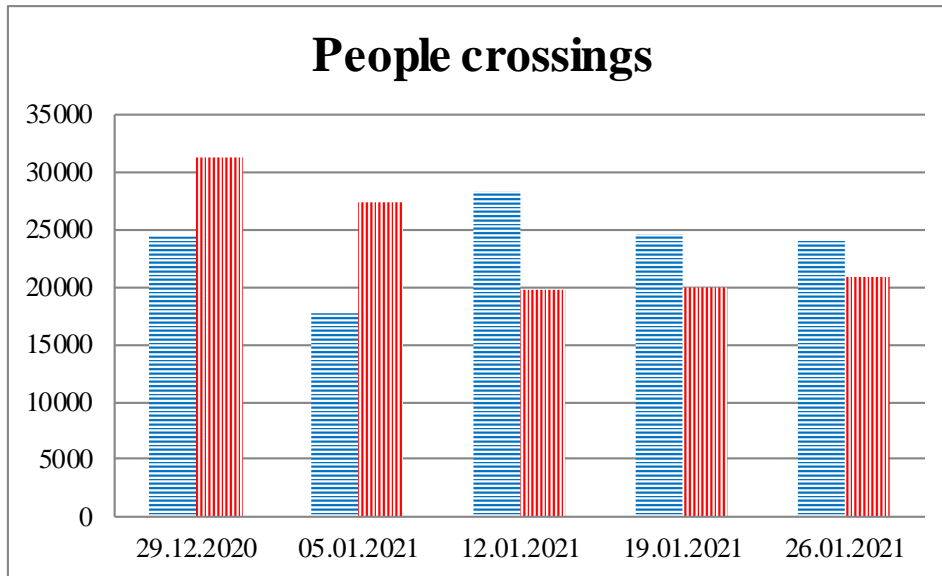

TRENDS AND FIGURES AT A GLANCE

(For the period from 09:00 on 22 December 2020 to 09:00 on 26 January 2021)¹

■ To the Russian Federation ■ to Ukraine

¹The dates at the bottom of each graph refer to the day when the Weekly Reports were issued and include the observations made during the previous seven days.

Timetable of the trains heard at the Gukovo BCP

Date	To RF	To UA
19.01.2021	18:52	13:21
20.01.2021	03:11 14:15	07:35
21.01.2021	-	08:42
22.01.2021	10:25 17:45	16:10
23.01.2021	14:08	03:19 12:04
24.01.2021	08:05 13:26 16:37 19:35	00:13 06:01 11:38 18:35
25.01.2021	14:10	-