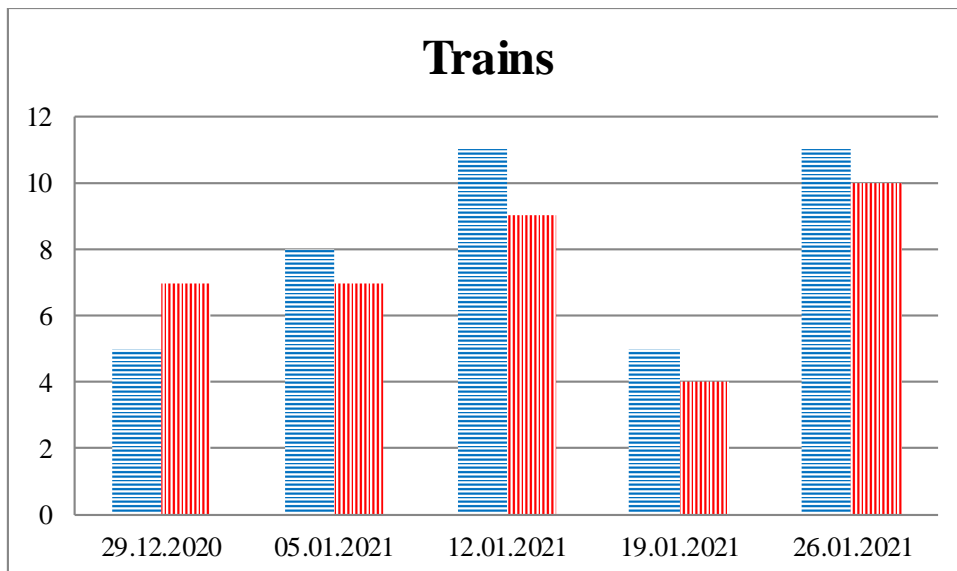

TRENDS AND FIGURES AT A GLANCE

(For the period from 09:00 on 22 December 2020 to 09:00 on 26 January 2021)¹

■ To the Russian Federation ■ to Ukraine

¹The dates at the bottom of each graph refer to the day when the Weekly Reports were issued and include the observations made during the previous seven days.

Timetable of the trains heard at the Gukovo BCP

Date	To RF	To UA
19.01.2021	18:52	13:21
20.01.2021	03:11 14:15	07:35
21.01.2021	-	08:42
22.01.2021	10:25 17:45	16:10
23.01.2021	14:08	03:19 12:04
24.01.2021	08:05 13:26 16:37 19:35	00:13 06:01 11:38 18:35
25.01.2021	14:10	-