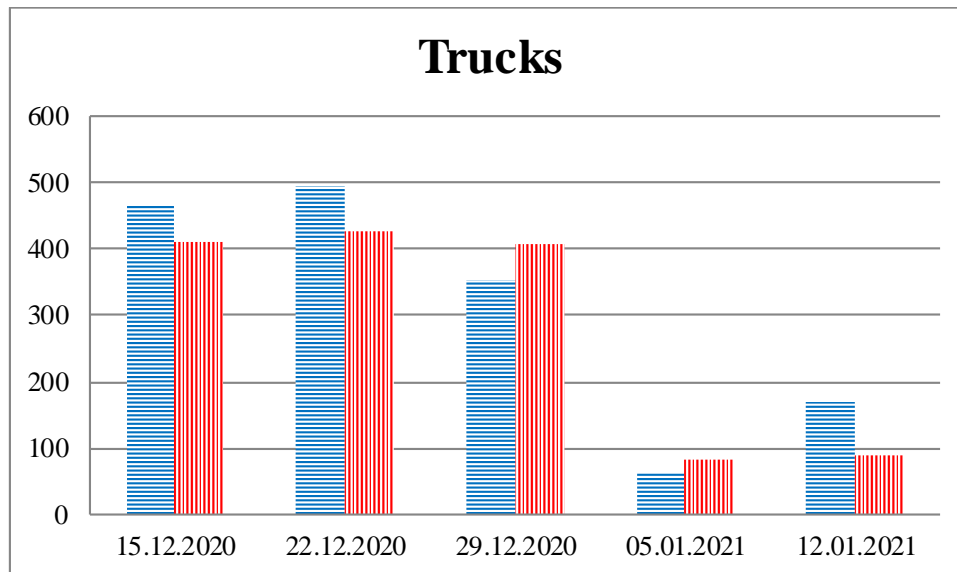

TRENDS AND FIGURES AT A GLANCE

(For the period from 09:00 on 08 December 2020 to 09:00 on 12 January 2021)¹

■ To the Russian Federation ■ to Ukraine

¹The dates at the bottom of each graph refer to the day when the Weekly Reports were issued and include the observations made during the previous seven days.

Timetable of the trains heard at the Gukovo BCP

Date	To RF	To UA
05.01.2021	14:13	-
06.01.2021	18:12	02:12 11:01
07.01.2021	05:25 11:03 20:35	04:46 18:45
08.01.2021	09:51	15:53 20:59
09.01.2021	05:47	-
10.01.2021	-	16:10
11.01.2021	02:28 11:04 18:54	15:27 17:03
12.01.2021	05:42	-