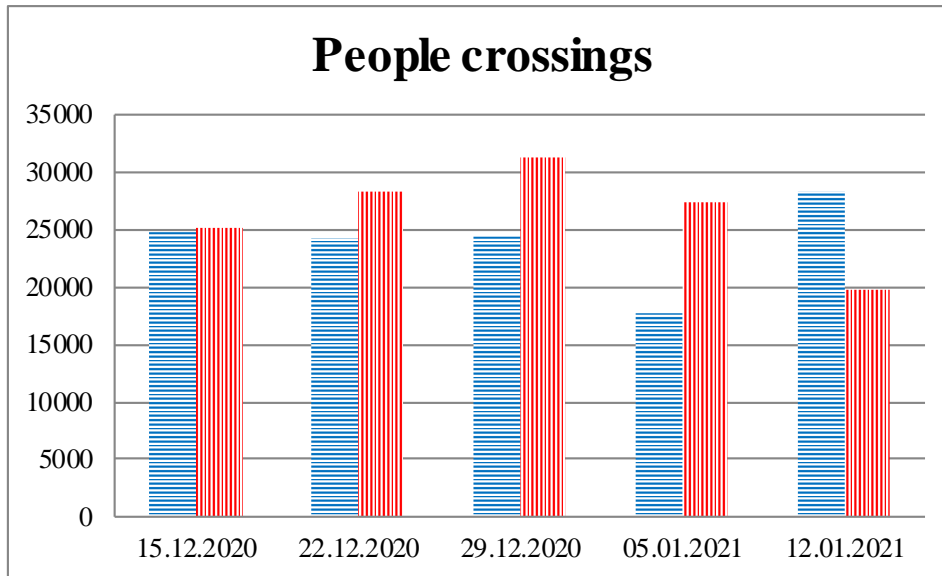

TRENDS AND FIGURES AT A GLANCE

(For the period from 09:00 on 08 December 2020 to 09:00 on 12 January 2021)¹

■ To the Russian Federation ■ to Ukraine

¹The dates at the bottom of each graph refer to the day when the Weekly Reports were issued and include the observations made during the previous seven days.

Timetable of the trains heard at the Gukovo BCP

Date	To RF	To UA
05.01.2021	14:13	-
06.01.2021	18:12	02:12 11:01
07.01.2021	05:25 11:03 20:35	04:46 18:45
08.01.2021	09:51	15:53 20:59
09.01.2021	05:47	-
10.01.2021	-	16:10
11.01.2021	02:28 11:04 18:54	15:27 17:03
12.01.2021	05:42	-