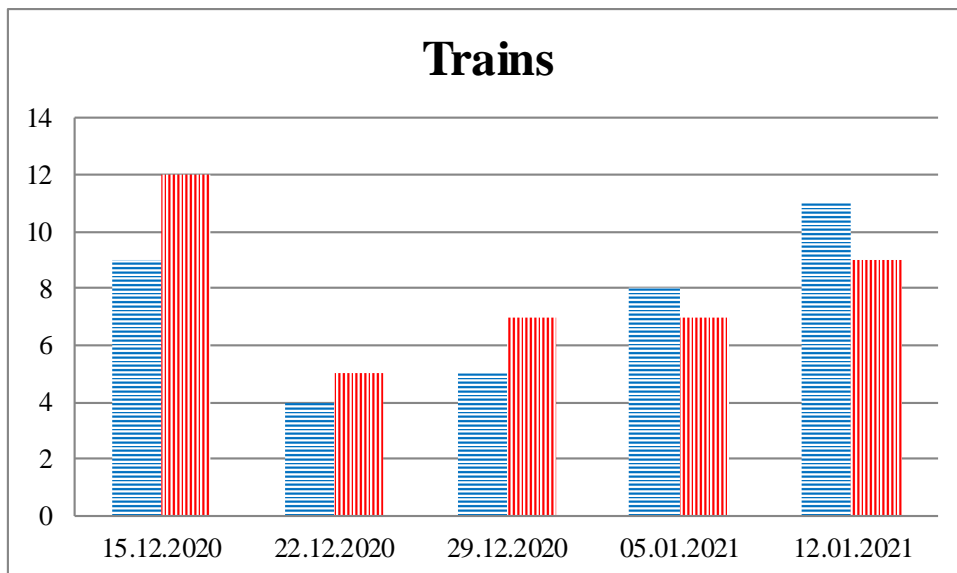

TRENDS AND FIGURES AT A GLANCE

(For the period from 09:00 on 08 December 2020 to 09:00 on 12 January 2021)¹

■ To the Russian Federation ■ to Ukraine

¹The dates at the bottom of each graph refer to the day when the Weekly Reports were issued and include the observations made during the previous seven days.

Timetable of the trains heard at the Gukovo BCP

Date	To RF	To UA
05.01.2021	14:13	-
06.01.2021	18:12	02:12 11:01
07.01.2021	05:25 11:03 20:35	04:46 18:45
08.01.2021	09:51	15:53 20:59
09.01.2021	05:47	-
10.01.2021	-	16:10
11.01.2021	02:28 11:04 18:54	15:27 17:03
12.01.2021	05:42	-