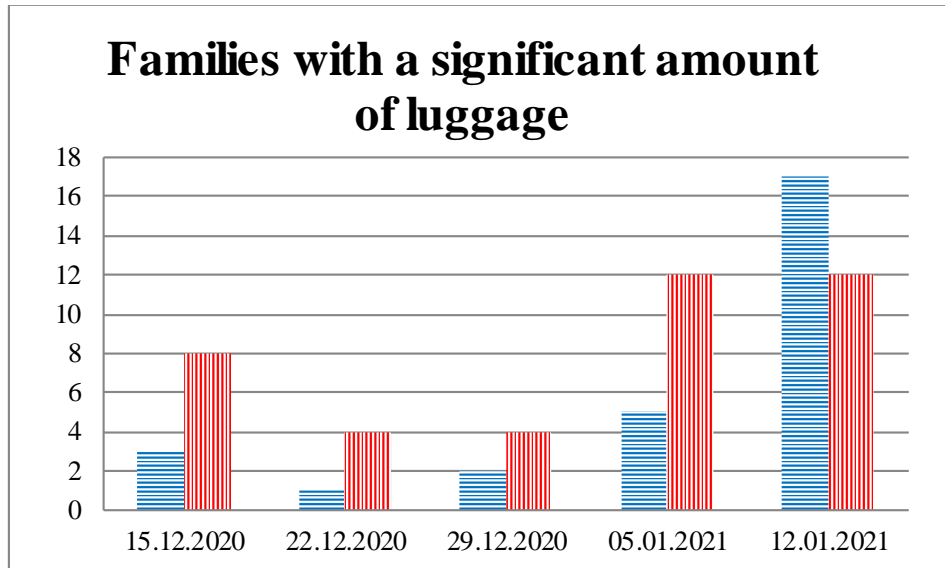

TRENDS AND FIGURES AT A GLANCE

(For the period from 09:00 on 08 December 2020 to 09:00 on 12 January 2021)¹

■ To the Russian Federation ■ to Ukraine

¹The dates at the bottom of each graph refer to the day when the Weekly Reports were issued and include the observations made during the previous seven days.

Timetable of the trains heard at the Gukovo BCP

Date	To RF	To UA
05.01.2021	14:13	-
06.01.2021	18:12	02:12 11:01
07.01.2021	05:25 11:03 20:35	04:46 18:45
08.01.2021	09:51	15:53 20:59
09.01.2021	05:47	-
10.01.2021	-	16:10
11.01.2021	02:28 11:04 18:54	15:27 17:03
12.01.2021	05:42	-