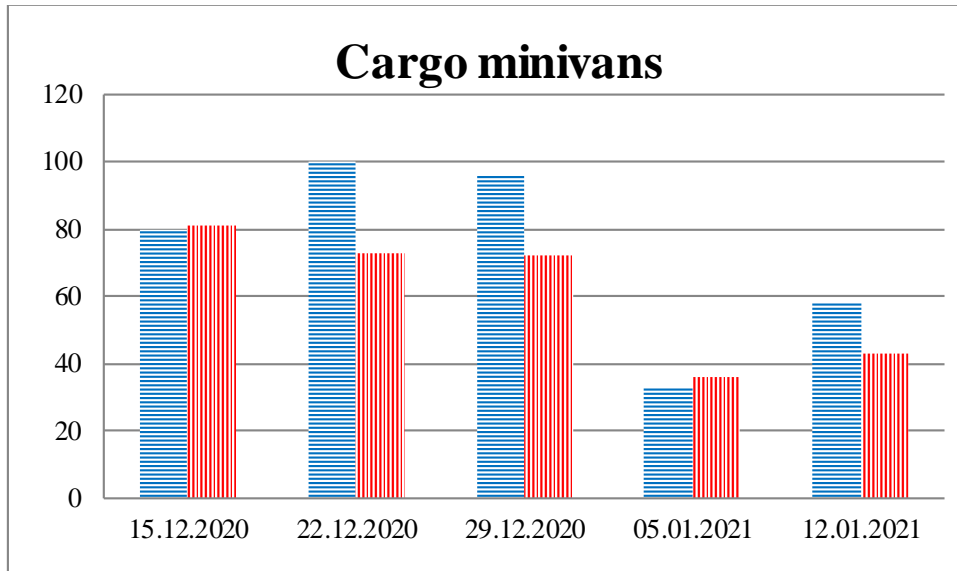

TRENDS AND FIGURES AT A GLANCE

(For the period from 09:00 on 08 December 2020 to 09:00 on 12 January 2021)¹

■ To the Russian Federation ■ to Ukraine

¹The dates at the bottom of each graph refer to the day when the Weekly Reports were issued and include the observations made during the previous seven days.

Timetable of the trains heard at the Gukovo BCP

Date	To RF	To UA
05.01.2021	14:13	-
06.01.2021	18:12	02:12 11:01
07.01.2021	05:25 11:03 20:35	04:46 18:45
08.01.2021	09:51	15:53 20:59
09.01.2021	05:47	-
10.01.2021	-	16:10
11.01.2021	02:28 11:04 18:54	15:27 17:03
12.01.2021	05:42	-