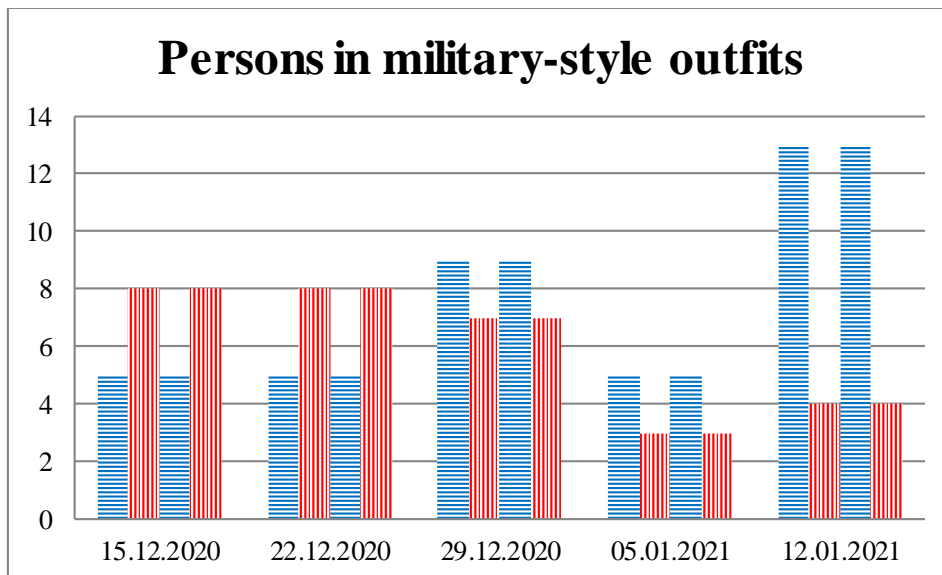

TRENDS AND FIGURES AT A GLANCE

(For the period from 09:00 on 08 December 2020 to 09:00 on 12 January 2021)¹

■ To the Russian Federation ■ to Ukraine

¹The dates at the bottom of each graph refer to the day when the Weekly Reports were issued and include the observations made during the previous seven days.

Timetable of the trains heard at the Gukovo BCP

Date	To RF	To UA
05.01.2021	14:13	-
06.01.2021	18:12	02:12 11:01
07.01.2021	05:25 11:03 20:35	04:46 18:45
08.01.2021	09:51	15:53 20:59
09.01.2021	05:47	-
10.01.2021	-	16:10
11.01.2021	02:28 11:04 18:54	15:27 17:03
12.01.2021	05:42	-