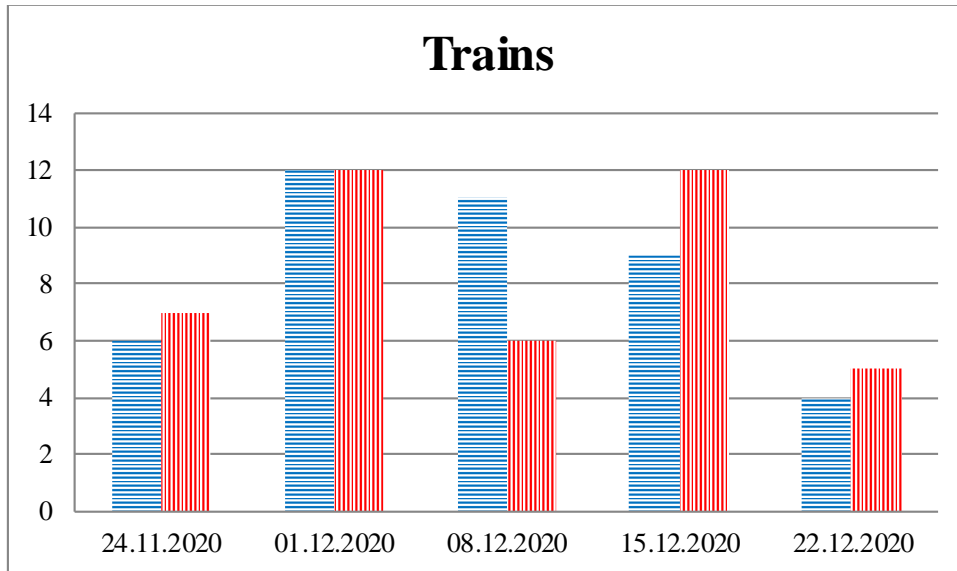

TRENDS AND FIGURES AT A GLANCE

(For the period from 09:00 on 10 November 2020 to 09:00 on 22 December 2020)¹

■ To the Russian Federation ■ to Ukraine

¹The dates at the bottom of each graph refer to the day when the Weekly Reports were issued and include the observations made during the previous seven days.

Timetable of the trains heard at the Gukovo BCP

Date	To RF	To UA
15.12.2020	12:54	16:34
16.12.2020		
17.12.2020		06:15 18:48
18.12.2020	18:16	
19.12.2020		18:05
20.12.2020		
21.12.2020	14:42	21:05
22.12.2020	02:35	