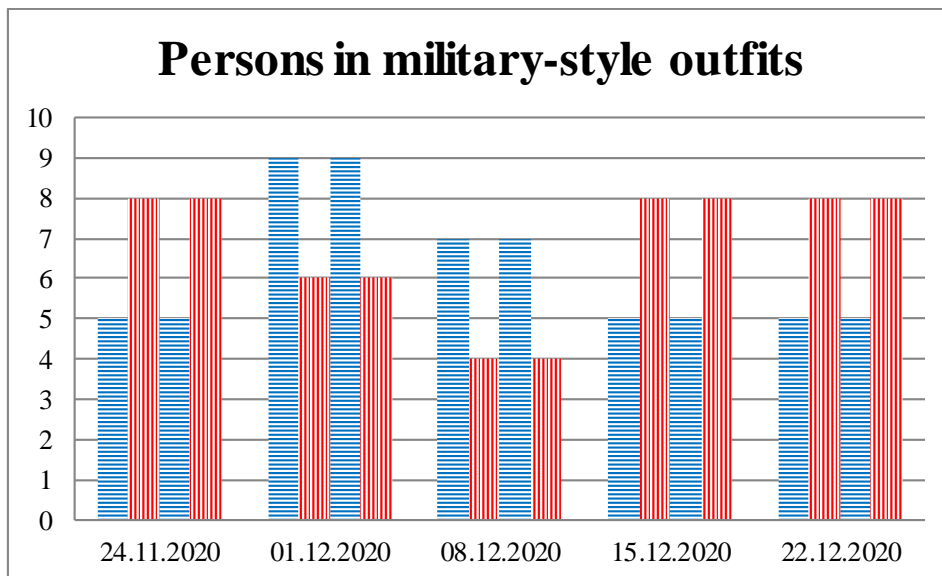

TRENDS AND FIGURES AT A GLANCE

(For the period from 09:00 on 10 November 2020 to 09:00 on 22 December 2020)¹

■ To the Russian Federation ■ to Ukraine

¹The dates at the bottom of each graph refer to the day when the Weekly Reports were issued and include the observations made during the previous seven days.