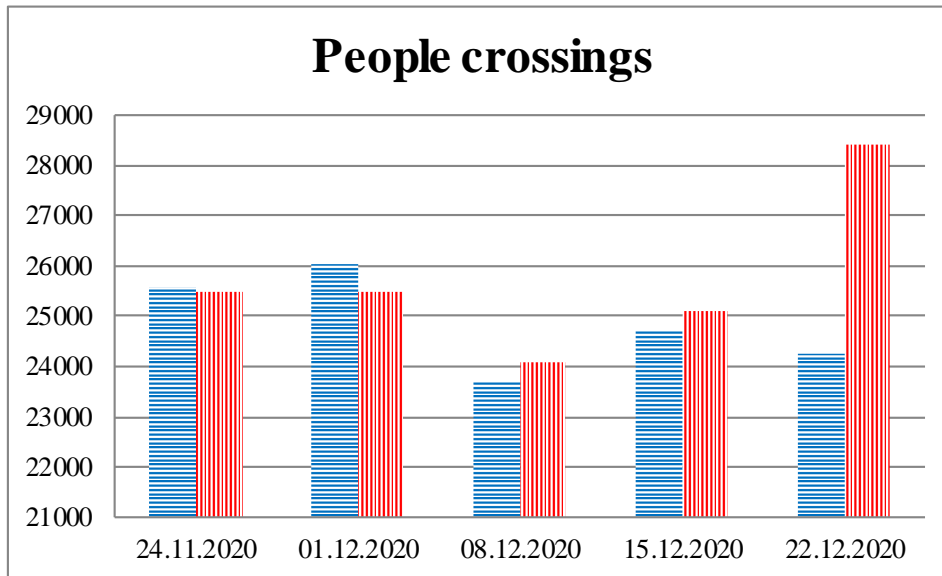

TRENDS AND FIGURES AT A GLANCE

(For the period from 09:00 on 10 November 2020 to 09:00 on 22 December 2020)¹

■ To the Russian Federation ■ to Ukraine

¹The dates at the bottom of each graph refer to the day when the Weekly Reports were issued and include the observations made during the previous seven days.

Timetable of the trains heard at the Gukovo BCP

Date	To RF	To UA
15.12.2020	12:54	16:34
16.12.2020		
17.12.2020		06:15 18:48
18.12.2020	18:16	
19.12.2020		18:05
20.12.2020		
21.12.2020	14:42	21:05
22.12.2020	02:35	