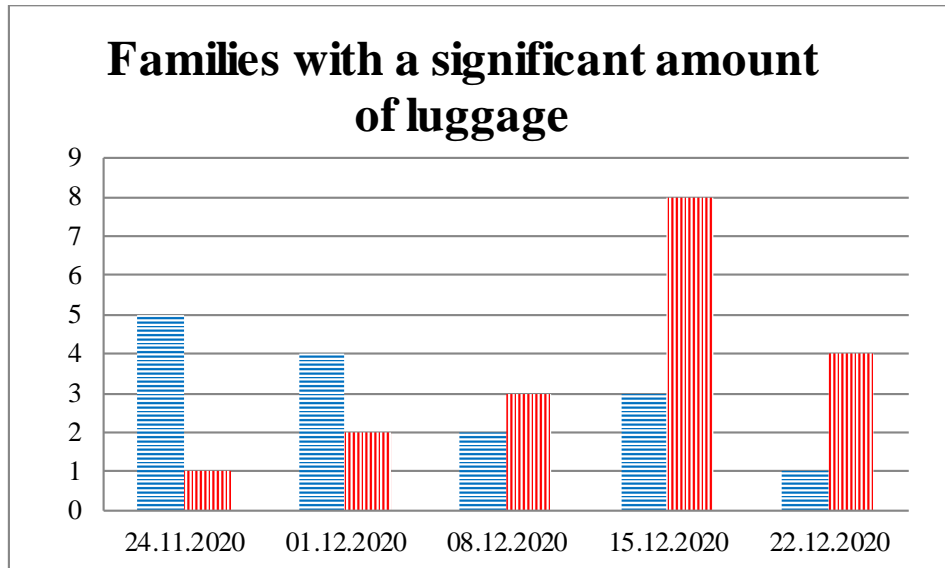

TRENDS AND FIGURES AT A GLANCE

(For the period from 09:00 on 10 November 2020 to 09:00 on 22 December 2020)¹

■ To the Russian Federation ■ to Ukraine

¹The dates at the bottom of each graph refer to the day when the Weekly Reports were issued and include the observations made during the previous seven days.

Timetable of the trains heard at the Gukovo BCP

Date	To RF	To UA
15.12.2020	12:54	16:34
16.12.2020		
17.12.2020		06:15 18:48
18.12.2020	18:16	
19.12.2020		18:05
20.12.2020		
21.12.2020	14:42	21:05
22.12.2020	02:35	