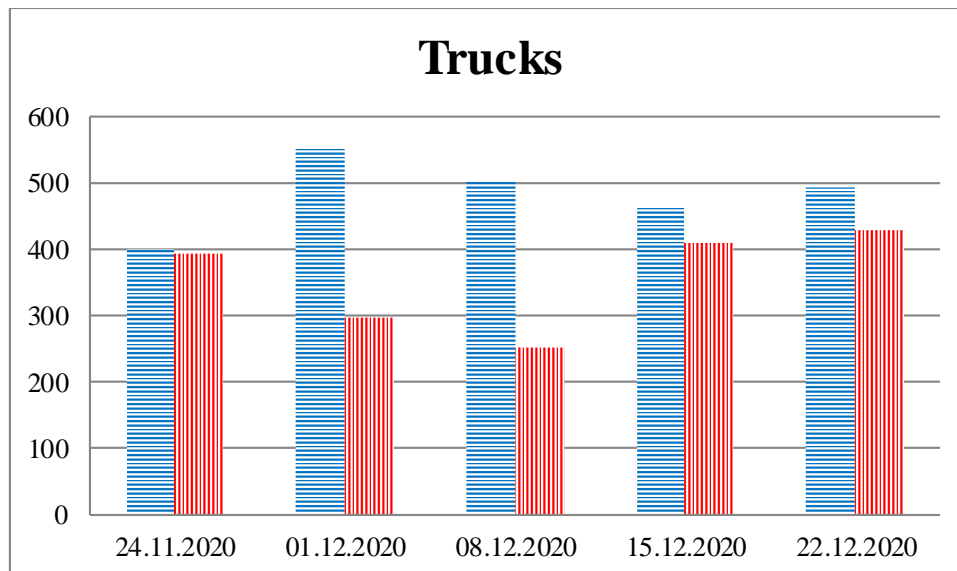

TRENDS AND FIGURES AT A GLANCE

(For the period from 09:00 on 10 November 2020 to 09:00 on 22 December 2020)¹

■ To the Russian Federation ■ to Ukraine

¹The dates at the bottom of each graph refer to the day when the Weekly Reports were issued and include the observations made during the previous seven days.

Timetable of the trains heard at the Gukovo BCP

Date	To RF	To UA
15.12.2020	12:54	16:34
16.12.2020		
17.12.2020		06:15 18:48
18.12.2020	18:16	
19.12.2020		18:05
20.12.2020		
21.12.2020	14:42	21:05
22.12.2020	02:35	