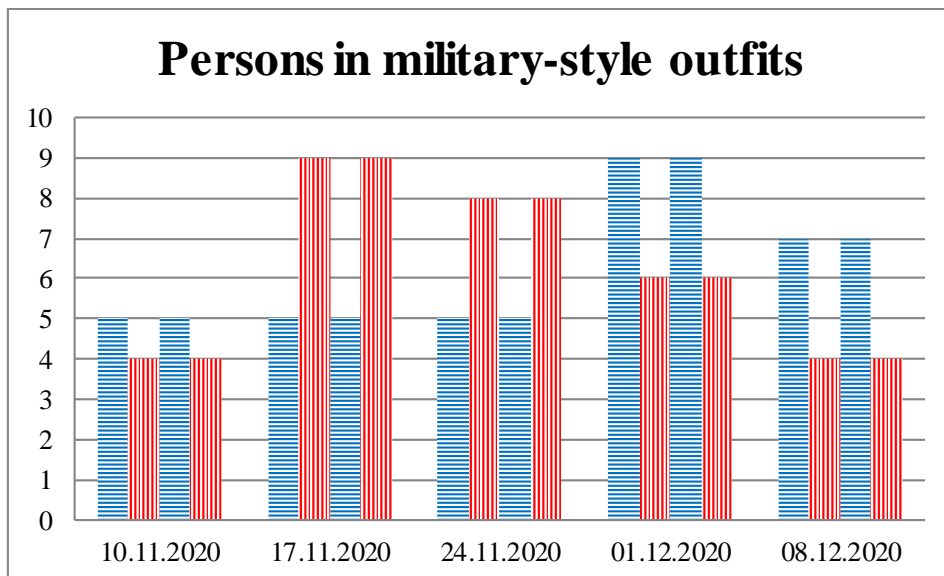

TRENDS AND FIGURES AT A GLANCE

(For the period from 09:00 on 3 November 2020 to 09:00 on 8 December 2020)¹

■ To the Russian Federation ■ to Ukraine

¹ The dates at the bottom of each graph refer to the day when the Weekly Reports were issued and include the observations made during the previous seven days.

Timetable of the trains heard at the Gukovo BCP

Date	To RF	To UA
01.12.2020	23:31	14:52
02.12.2020	03:07 22:20	-
03.12.2020	02:40 07:33 16:32 20:46	00:34 14:12 19:12
04.12.2020	10:08	08:13
05.12.2020	16:30	-
06.12.2020	17:42	16:02
07.12.2020	06:04	-