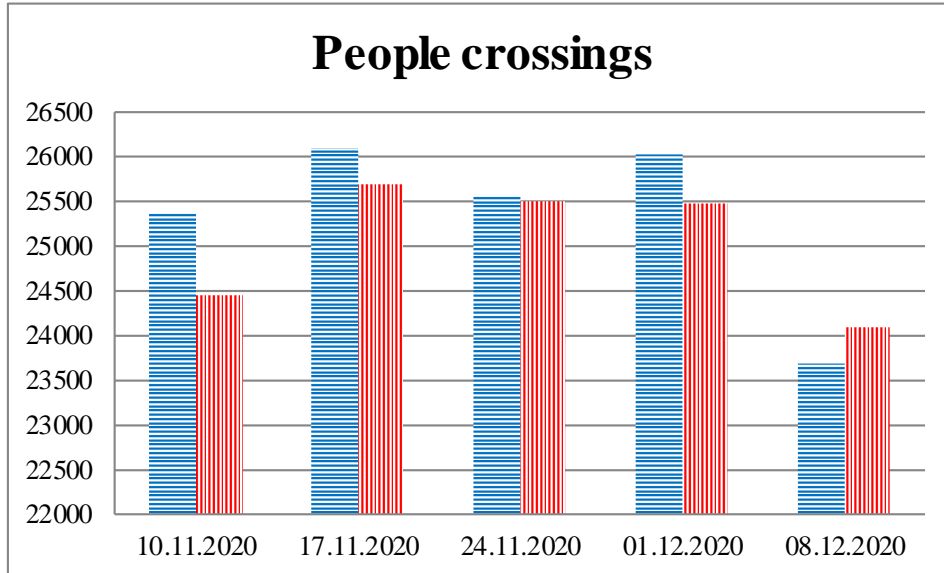

TRENDS AND FIGURES AT A GLANCE

(For the period from 09:00 on 3 November 2020 to 09:00 on 8 December 2020)¹

■ To the Russian Federation ■ to Ukraine

¹ The dates at the bottom of each graph refer to the day when the Weekly Reports were issued and include the observations made during the previous seven days.

Timetable of the trains heard at the Gukovo BCP

Date	To RF	To UA
01.12.2020	23:31	14:52
02.12.2020	03:07 22:20	-
03.12.2020	02:40 07:33 16:32 20:46	00:34 14:12 19:12
04.12.2020	10:08	08:13
05.12.2020	16:30	-
06.12.2020	17:42	16:02
07.12.2020	06:04	-