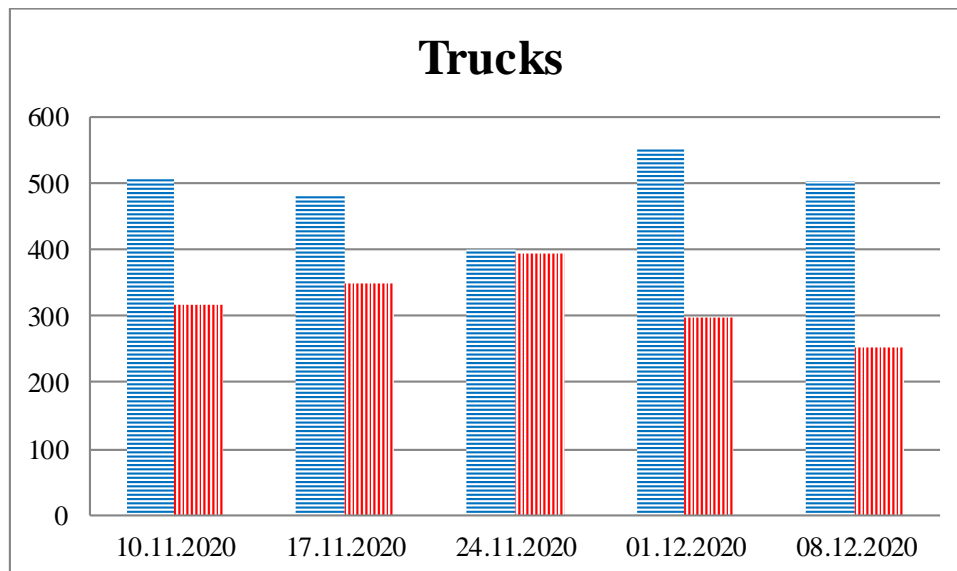

TRENDS AND FIGURES AT A GLANCE

(For the period from 09:00 on 3 November 2020 to 09:00 on 8 December 2020)¹

■ To the Russian Federation ■ to Ukraine

¹ The dates at the bottom of each graph refer to the day when the Weekly Reports were issued and include the observations made during the previous seven days.

Timetable of the trains heard at the Gukovo BCP

Date	To RF	To UA
01.12.2020	23:31	14:52
02.12.2020	03:07 22:20	-
03.12.2020	02:40 07:33 16:32 20:46	00:34 14:12 19:12
04.12.2020	10:08	08:13
05.12.2020	16:30	-
06.12.2020	17:42	16:02
07.12.2020	06:04	-