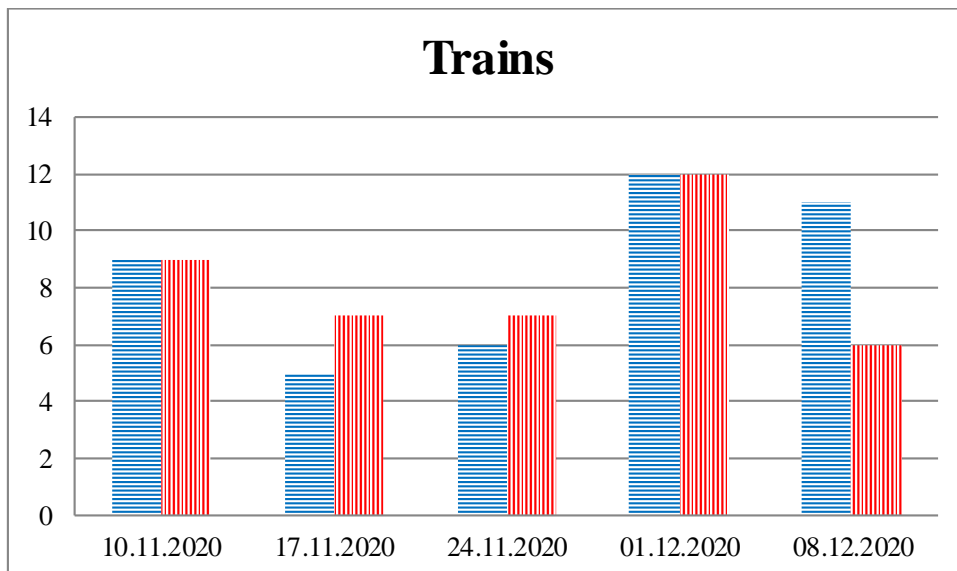

TRENDS AND FIGURES AT A GLANCE

(For the period from 09:00 on 3 November 2020 to 09:00 on 8 December 2020)¹

■ To the Russian Federation ■ to Ukraine

¹ The dates at the bottom of each graph refer to the day when the Weekly Reports were issued and include the observations made during the previous seven days.

Timetable of the trains heard at the Gukovo BCP

Date	To RF	To UA
01.12.2020	23:31	14:52
02.12.2020	03:07 22:20	-
03.12.2020	02:40 07:33 16:32 20:46	00:34 14:12 19:12
04.12.2020	10:08	08:13
05.12.2020	16:30	-
06.12.2020	17:42	16:02
07.12.2020	06:04	-