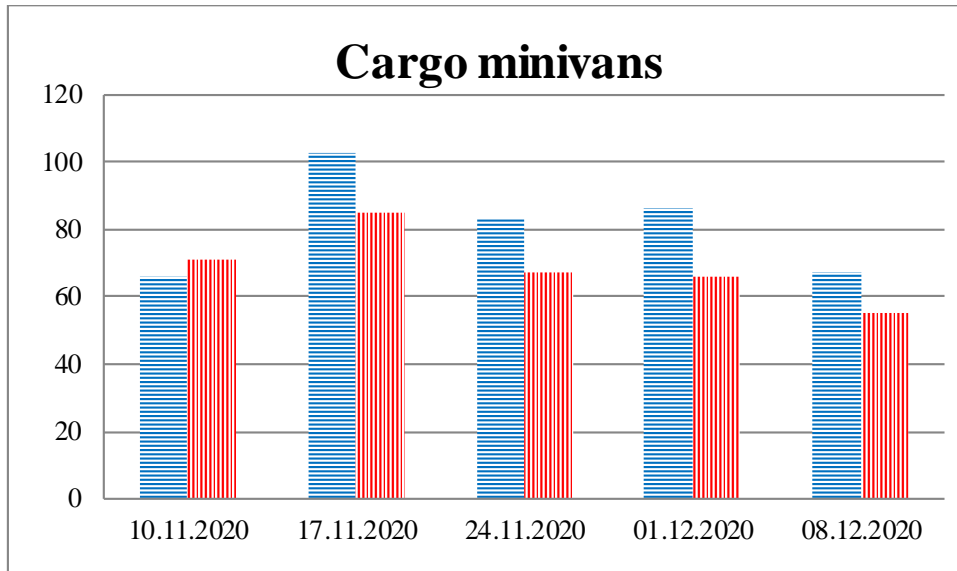

TRENDS AND FIGURES AT A GLANCE

(For the period from 09:00 on 3 November 2020 to 09:00 on 8 December 2020)¹

■ To the Russian Federation ■ to Ukraine

¹ The dates at the bottom of each graph refer to the day when the Weekly Reports were issued and include the observations made during the previous seven days.

Timetable of the trains heard at the Gukovo BCP

Date	To RF	To UA
01.12.2020	23:31	14:52
02.12.2020	03:07 22:20	-
03.12.2020	02:40 07:33 16:32 20:46	00:34 14:12 19:12
04.12.2020	10:08	08:13
05.12.2020	16:30	-
06.12.2020	17:42	16:02
07.12.2020	06:04	-