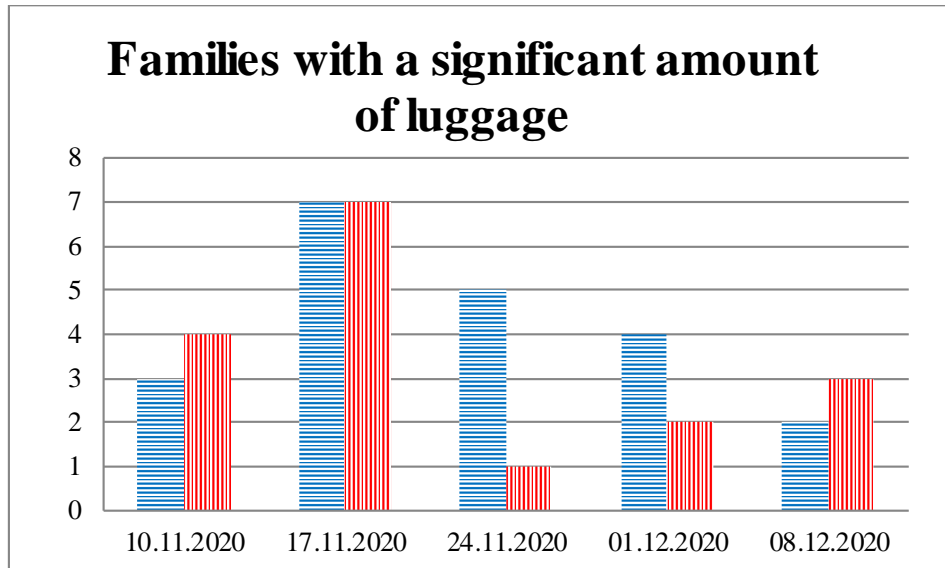

TRENDS AND FIGURES AT A GLANCE

(For the period from 09:00 on 3 November 2020 to 09:00 on 8 December 2020)¹

■ To the Russian Federation ■ to Ukraine

¹ The dates at the bottom of each graph refer to the day when the Weekly Reports were issued and include the observations made during the previous seven days.

Timetable of the trains heard at the Gukovo BCP

Date	To RF	To UA
01.12.2020	23:31	14:52
02.12.2020	03:07 22:20	-
03.12.2020	02:40 07:33 16:32 20:46	00:34 14:12 19:12
04.12.2020	10:08	08:13
05.12.2020	16:30	-
06.12.2020	17:42	16:02
07.12.2020	06:04	-