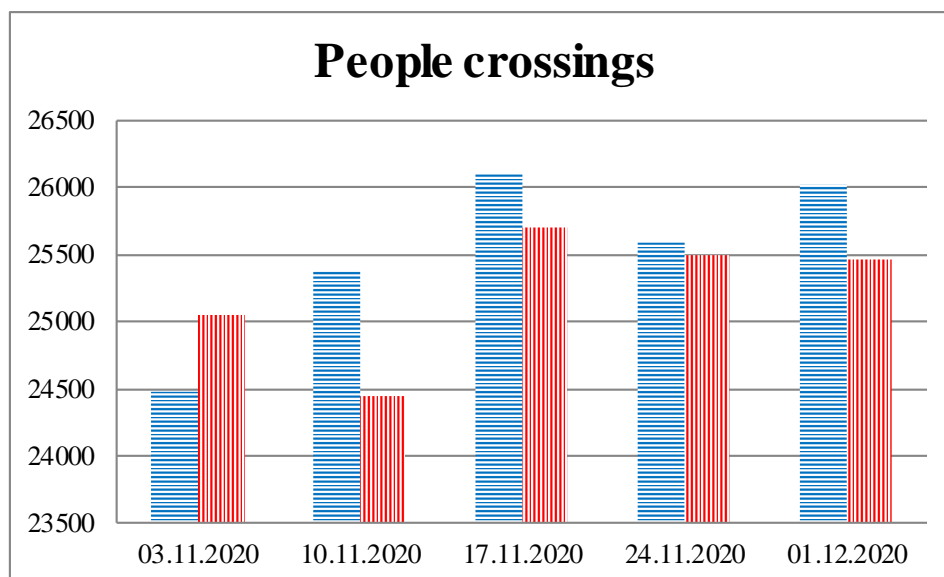

## TRENDS AND FIGURES AT A GLANCE

(For the period from 09:00 on 27 October 2020 to 09:00 on 1 December 2020)<sup>1</sup>

■ To the Russian Federation      ■ to Ukraine

<sup>1</sup> The dates at the bottom of each graph refer to the day when the Weekly Reports were issued and include the observations made during the previous seven days.

**Timetable of the trains heard at the Gukovo BCP**

<b>Date</b>	<b>To RF</b>	<b>To UA</b>
24.11.2020	17:47	11:54
25.11.2020	03:21 22:14	01:32 18:24
26.11.2020	14:36 13:15 23:00	16:08
27.11.2020	08:45 15:01	13:41 15:35
28.11.2020	15:53	02:53 14:19
29.11.2020	16:54	15:29
30.11.2020	16:25	03:54 18:15 20:58
01.12.2020	04:45	-