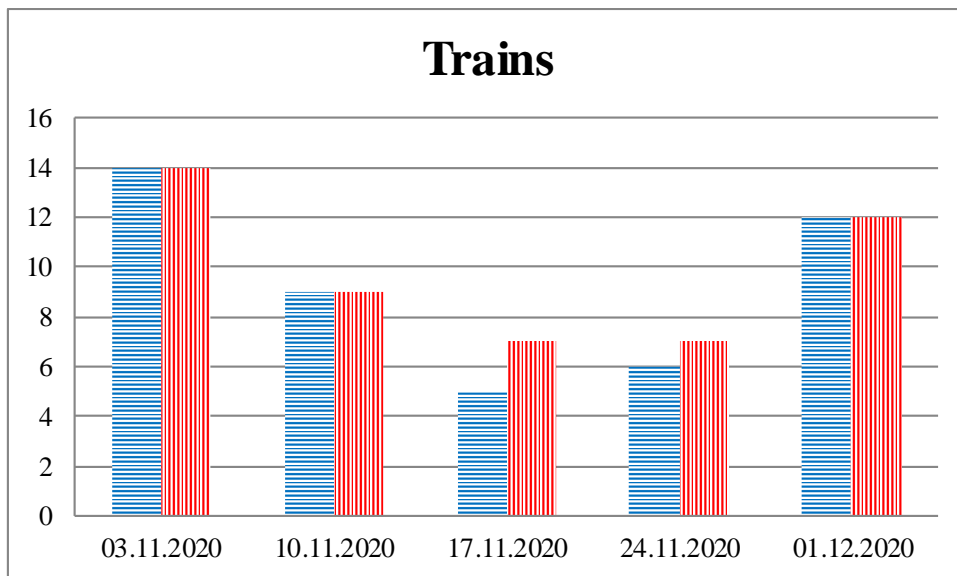

## TRENDS AND FIGURES AT A GLANCE

(For the period from 09:00 on 27 October 2020 to 09:00 on 1 December 2020)<sup>1</sup>

■ To the Russian Federation      ■ to Ukraine

<sup>1</sup> The dates at the bottom of each graph refer to the day when the Weekly Reports were issued and include the observations made during the previous seven days.

**Timetable of the trains heard at the Gukovo BCP**

<b>Date</b>	<b>To RF</b>	<b>To UA</b>
24.11.2020	17:47	11:54
25.11.2020	03:21 22:14	01:32 18:24
26.11.2020	14:36 13:15 23:00	16:08
27.11.2020	08:45 15:01	13:41 15:35
28.11.2020	15:53	02:53 14:19
29.11.2020	16:54	15:29
30.11.2020	16:25	03:54 18:15 20:58
01.12.2020	04:45	-