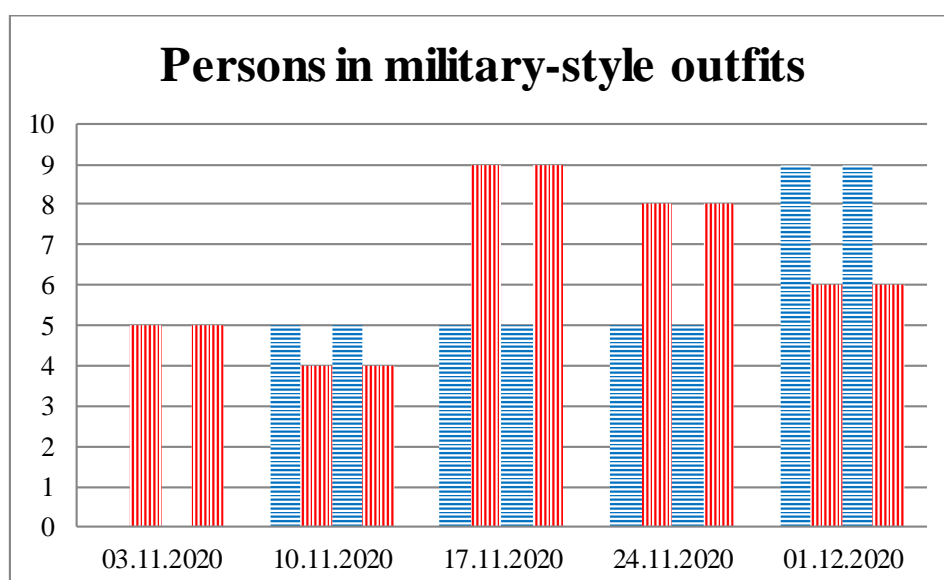

## TRENDS AND FIGURES AT A GLANCE

(For the period from 09:00 on 27 October 2020 to 09:00 on 1 December 2020)<sup>1</sup>

■ To the Russian Federation      ■ to Ukraine

<sup>1</sup> The dates at the bottom of each graph refer to the day when the Weekly Reports were issued and include the observations made during the previous seven days.