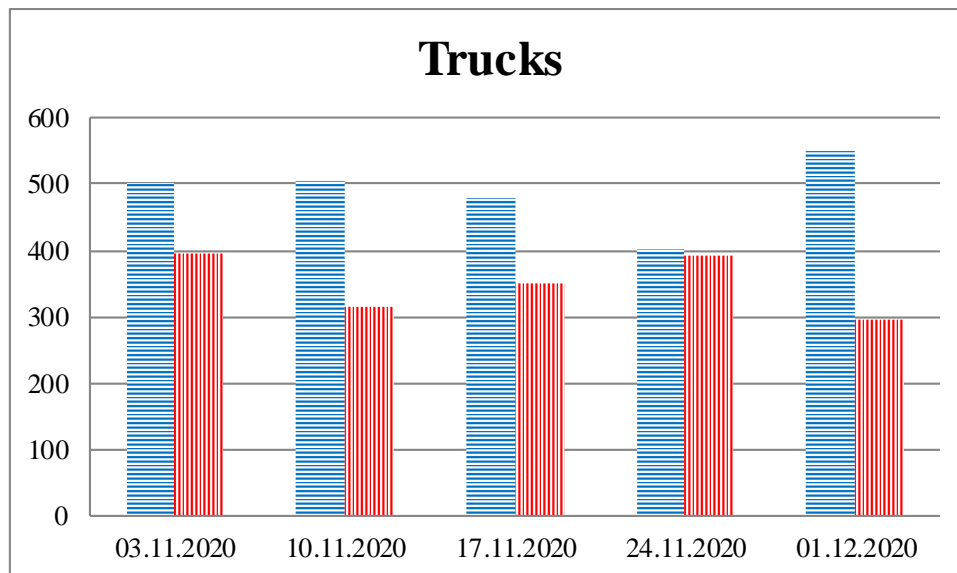

## TRENDS AND FIGURES AT A GLANCE

(For the period from 09:00 on 27 October 2020 to 09:00 on 1 December 2020)<sup>1</sup>

■ To the Russian Federation      ■ to Ukraine

<sup>1</sup> The dates at the bottom of each graph refer to the day when the Weekly Reports were issued and include the observations made during the previous seven days.

**Timetable of the trains heard at the Gukovo BCP**

<b>Date</b>	<b>To RF</b>	<b>To UA</b>
24.11.2020	17:47	11:54
25.11.2020	03:21 22:14	01:32 18:24
26.11.2020	14:36 13:15 23:00	16:08
27.11.2020	08:45 15:01	13:41 15:35
28.11.2020	15:53	02:53 14:19
29.11.2020	16:54	15:29
30.11.2020	16:25	03:54 18:15 20:58
01.12.2020	04:45	-