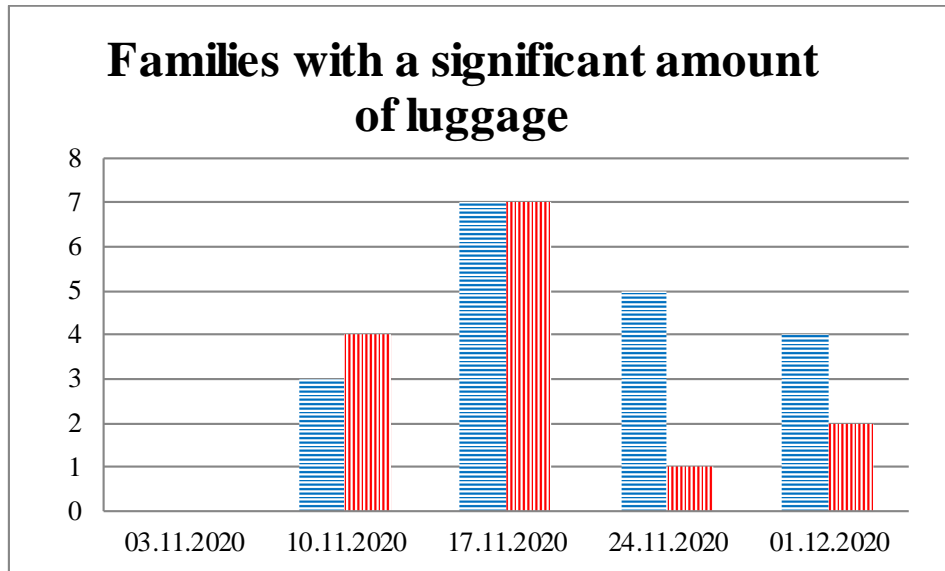

## TRENDS AND FIGURES AT A GLANCE

(For the period from 09:00 on 27 October 2020 to 09:00 on 1 December 2020)<sup>1</sup>

■ To the Russian Federation      ■ to Ukraine

<sup>1</sup> The dates at the bottom of each graph refer to the day when the Weekly Reports were issued and include the observations made during the previous seven days.

**Timetable of the trains heard at the Gukovo BCP**

<b>Date</b>	<b>To RF</b>	<b>To UA</b>
24.11.2020	17:47	11:54
25.11.2020	03:21 22:14	01:32 18:24
26.11.2020	14:36 13:15 23:00	16:08
27.11.2020	08:45 15:01	13:41 15:35
28.11.2020	15:53	02:53 14:19
29.11.2020	16:54	15:29
30.11.2020	16:25	03:54 18:15 20:58
01.12.2020	04:45	-