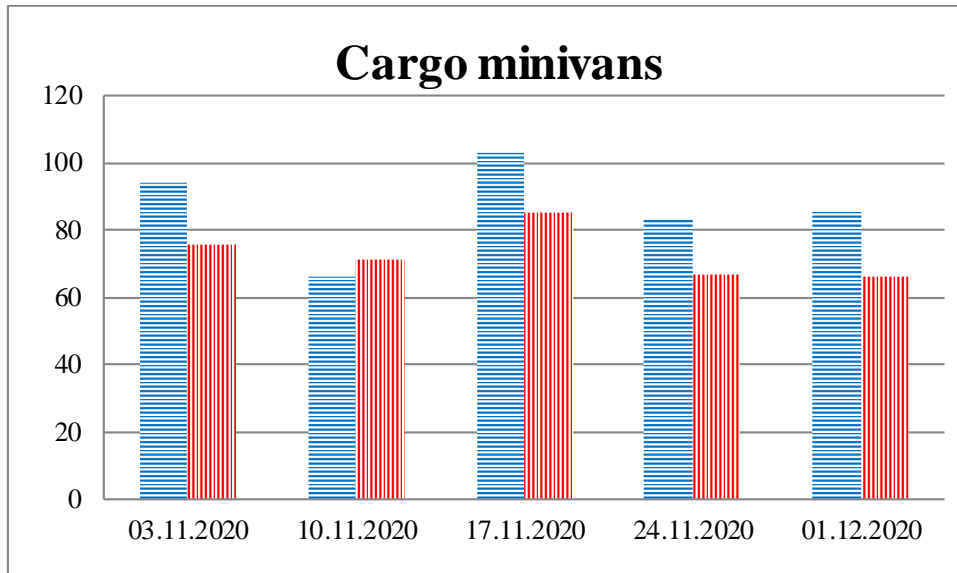

## TRENDS AND FIGURES AT A GLANCE

(For the period from 09:00 on 27 October 2020 to 09:00 on 1 December 2020)<sup>1</sup>

■ To the Russian Federation      ■ to Ukraine

<sup>1</sup> The dates at the bottom of each graph refer to the day when the Weekly Reports were issued and include the observations made during the previous seven days.

**Timetable of the trains heard at the Gukovo BCP**

<b>Date</b>	<b>To RF</b>	<b>To UA</b>
24.11.2020	17:47	11:54
25.11.2020	03:21 22:14	01:32 18:24
26.11.2020	14:36 13:15 23:00	16:08
27.11.2020	08:45 15:01	13:41 15:35
28.11.2020	15:53	02:53 14:19
29.11.2020	16:54	15:29
30.11.2020	16:25	03:54 18:15 20:58
01.12.2020	04:45	-