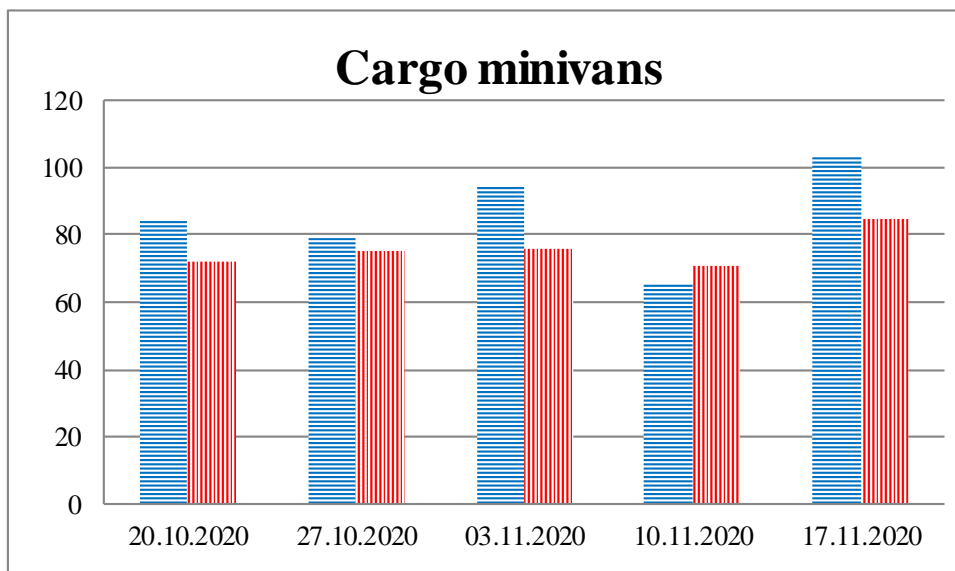

## TRENDS AND FIGURES AT A GLANCE

(For the period from 09:00 on 13 October 2020 to 09:00 on 17 November 2020)<sup>1</sup>

■ To the Russian Federation      ■ to Ukraine

<sup>1</sup> The dates at the bottom of each graph refer to the day when the Weekly Reports were issued and include the observations made during the previous seven days.

### Timetable of the trains heard at the Gukovo BCP

Date	To RF	To UA
10.11.2020	–	10:19
11.11.2020	23:25	18:55 21:34
12.11.2020	03:55 08:10	07:24 15:28
13.11.2020	–	11:37
14.11.2020	–	06:15
15.11.2020	18:04	–
16.11.2020	–	–
17.11.2020	04:18	–