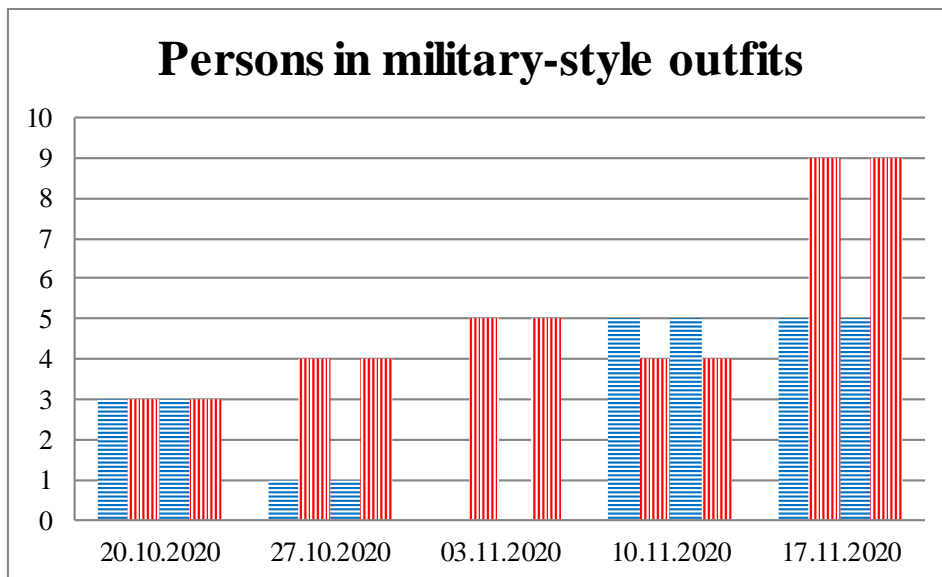

## TRENDS AND FIGURES AT A GLANCE

(For the period from 09:00 on 13 October 2020 to 09:00 on 17 November 2020)<sup>1</sup>

■ To the Russian Federation      ■ to Ukraine

<sup>1</sup> The dates at the bottom of each graph refer to the day when the Weekly Reports were issued and include the observations made during the previous seven days.