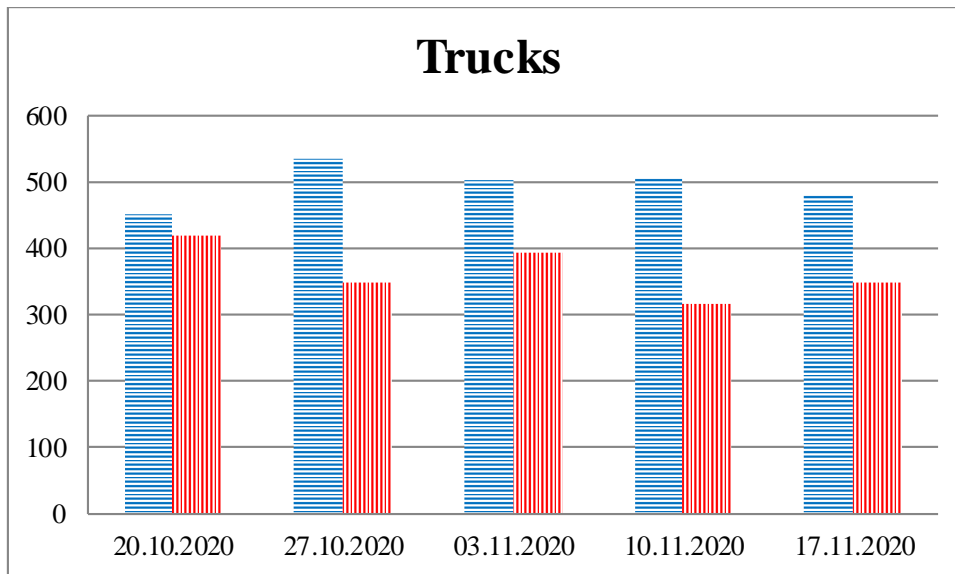

## TRENDS AND FIGURES AT A GLANCE

(For the period from 09:00 on 13 October 2020 to 09:00 on 17 November 2020)<sup>1</sup>

■ To the Russian Federation      ■ to Ukraine

<sup>1</sup> The dates at the bottom of each graph refer to the day when the Weekly Reports were issued and include the observations made during the previous seven days.

### Timetable of the trains heard at the Gukovo BCP

Date	To RF	To UA
10.11.2020	–	10:19
11.11.2020	23:25	18:55 21:34
12.11.2020	03:55 08:10	07:24 15:28
13.11.2020	–	11:37
14.11.2020	–	06:15
15.11.2020	18:04	–
16.11.2020	–	–
17.11.2020	04:18	–