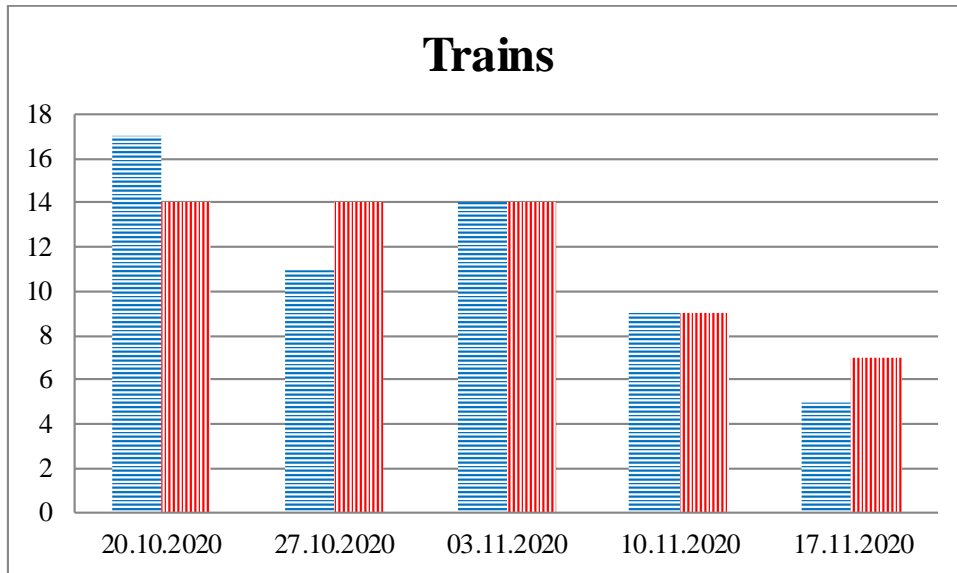

## TRENDS AND FIGURES AT A GLANCE

(For the period from 09:00 on 13 October 2020 to 09:00 on 17 November 2020)<sup>1</sup>

■ To the Russian Federation      ■ to Ukraine

<sup>1</sup> The dates at the bottom of each graph refer to the day when the Weekly Reports were issued and include the observations made during the previous seven days.

### Timetable of the trains heard at the Gukovo BCP

Date	To RF	To UA
10.11.2020	–	10:19
11.11.2020	23:25	18:55 21:34
12.11.2020	03:55 08:10	07:24 15:28
13.11.2020	–	11:37
14.11.2020	–	06:15
15.11.2020	18:04	–
16.11.2020	–	–
17.11.2020	04:18	–