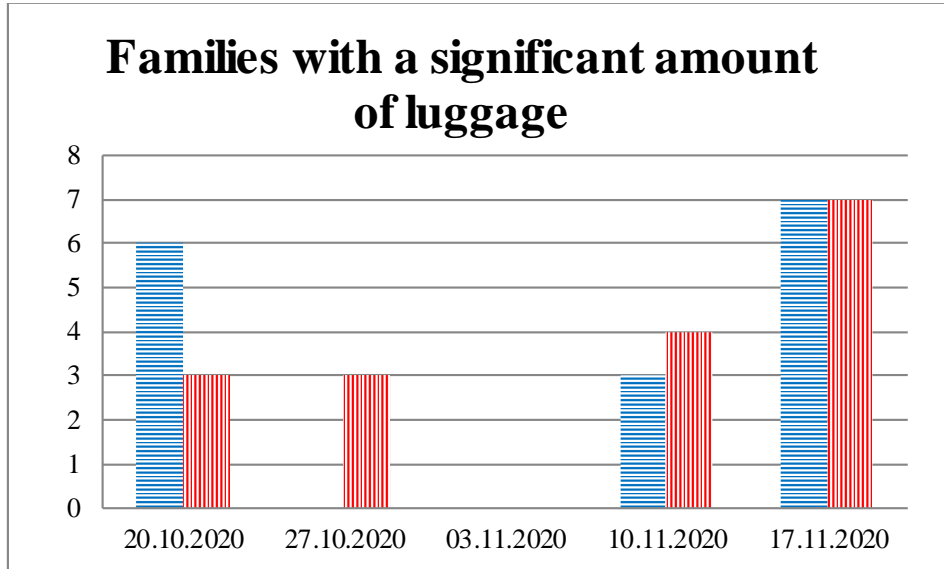

## TRENDS AND FIGURES AT A GLANCE

(For the period from 09:00 on 13 October 2020 to 09:00 on 17 November 2020)<sup>1</sup>

■ To the Russian Federation      ■ to Ukraine

<sup>1</sup> The dates at the bottom of each graph refer to the day when the Weekly Reports were issued and include the observations made during the previous seven days.

### Timetable of the trains heard at the Gukovo BCP

Date	To RF	To UA
10.11.2020	–	10:19
11.11.2020	23:25	18:55 21:34
12.11.2020	03:55 08:10	07:24 15:28
13.11.2020	–	11:37
14.11.2020	–	06:15
15.11.2020	18:04	–
16.11.2020	–	–
17.11.2020	04:18	–