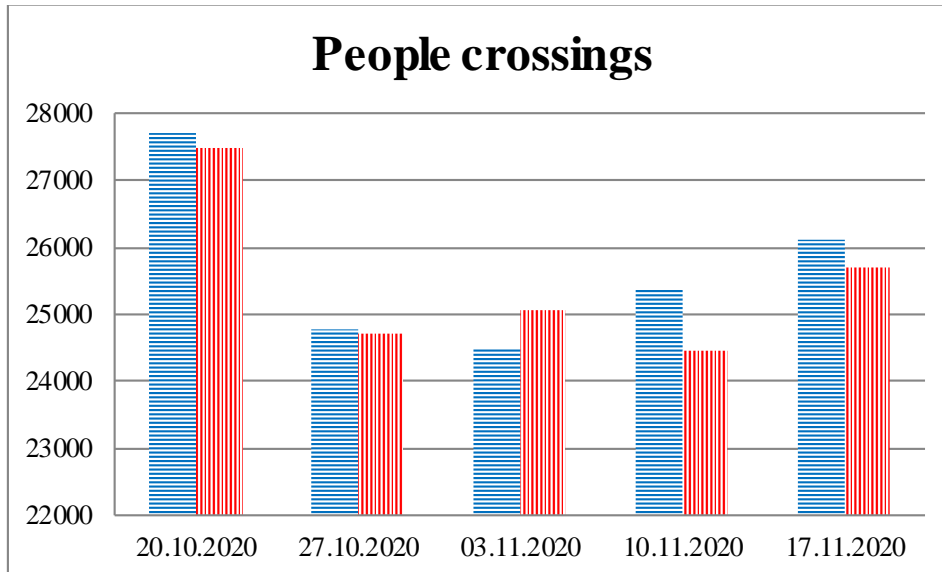

## TRENDS AND FIGURES AT A GLANCE

(For the period from 09:00 on 13 October 2020 to 09:00 on 17 November 2020)<sup>1</sup>

■ To the Russian Federation      ■ to Ukraine

<sup>1</sup> The dates at the bottom of each graph refer to the day when the Weekly Reports were issued and include the observations made during the previous seven days.

### Timetable of the trains heard at the Gukovo BCP

Date	To RF	To UA
10.11.2020	–	10:19
11.11.2020	23:25	18:55 21:34
12.11.2020	03:55 08:10	07:24 15:28
13.11.2020	–	11:37
14.11.2020	–	06:15
15.11.2020	18:04	–
16.11.2020	–	–
17.11.2020	04:18	–