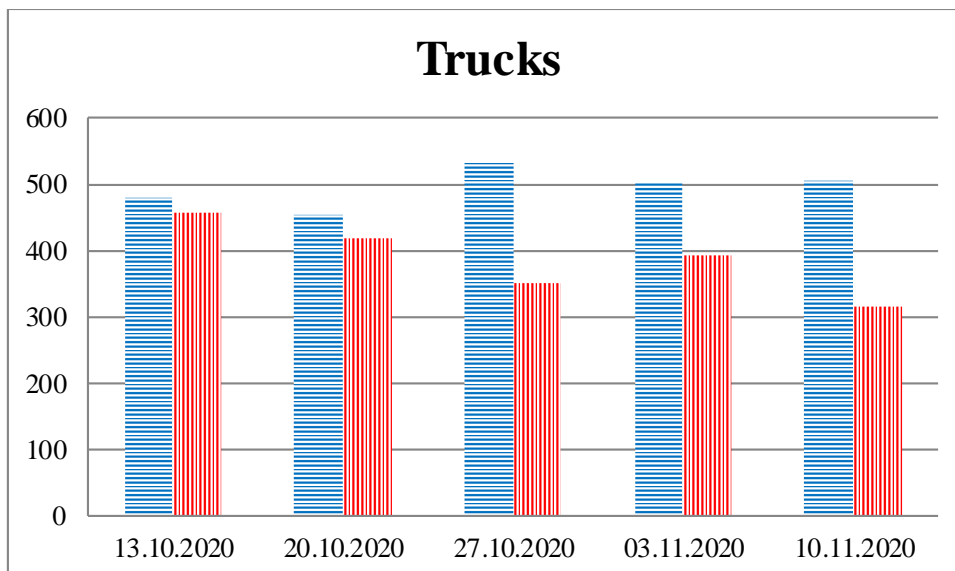

TRENDS AND FIGURES AT A GLANCE

(For the period from 09:00 on 06 October 2020 to 09:00 on 10 November 2020)¹

■ To the Russian Federation ■ to Ukraine

¹ The dates at the bottom of each graph refer to the day when the Weekly Reports were issued and include the observations made during the previous seven days.

Timetable of the trains heard at the Gukovo BCP

Date	To RF	To UA
03.11.2020	09:29	18:36
04.11.2020	12:20 18:30	16:38
05.11.2020	10:45	23:56
06.11.2020	07:07	17:47
07.11.2020	18:08	16:01 20:37
08.11.2020	03:44 08:03	01:51 05:59 14:46
09.11.2020	-	-
10.11.2020	07:04	-