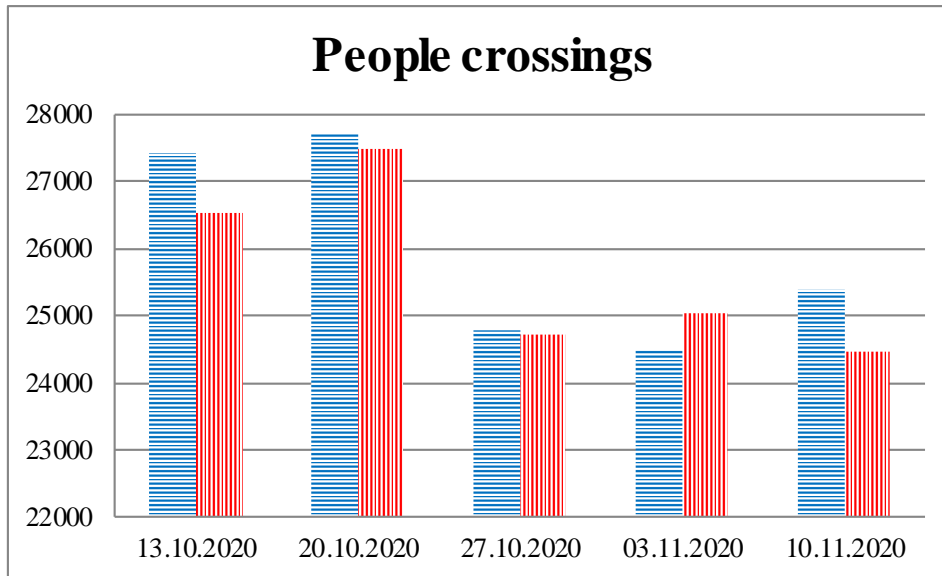

TRENDS AND FIGURES AT A GLANCE

(For the period from 09:00 on 06 October 2020 to 09:00 on 10 November 2020)¹

■ To the Russian Federation ■ to Ukraine

¹ The dates at the bottom of each graph refer to the day when the Weekly Reports were issued and include the observations made during the previous seven days.

Timetable of the trains heard at the Gukovo BCP

Date	To RF	To UA
03.11.2020	09:29	18:36
04.11.2020	12:20 18:30	16:38
05.11.2020	10:45	23:56
06.11.2020	07:07	17:47
07.11.2020	18:08	16:01 20:37
08.11.2020	03:44 08:03	01:51 05:59 14:46
09.11.2020	-	-
10.11.2020	07:04	-