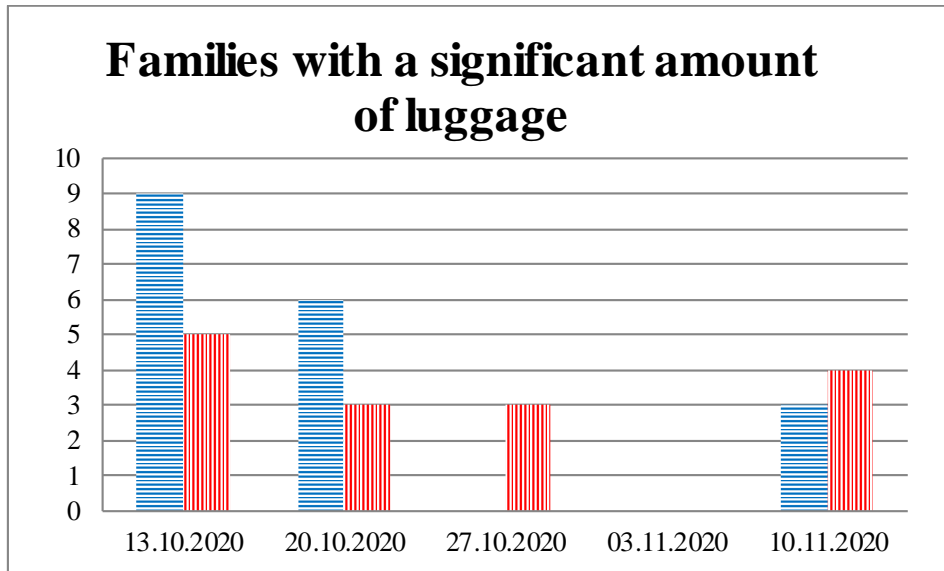

TRENDS AND FIGURES AT A GLANCE

(For the period from 09:00 on 06 October 2020 to 09:00 on 10 November 2020)¹

■ To the Russian Federation ■ to Ukraine

¹ The dates at the bottom of each graph refer to the day when the Weekly Reports were issued and include the observations made during the previous seven days.

Timetable of the trains heard at the Gukovo BCP

Date	To RF	To UA
03.11.2020	09:29	18:36
04.11.2020	12:20 18:30	16:38
05.11.2020	10:45	23:56
06.11.2020	07:07	17:47
07.11.2020	18:08	16:01 20:37
08.11.2020	03:44 08:03	01:51 05:59 14:46
09.11.2020	-	-
10.11.2020	07:04	-