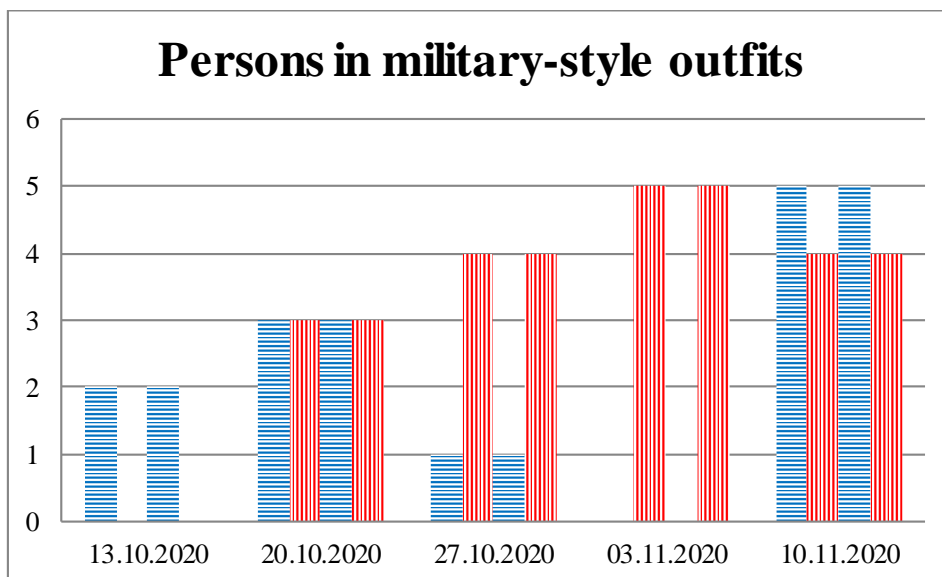

TRENDS AND FIGURES AT A GLANCE

(For the period from 09:00 on 06 October 2020 to 09:00 on 10 November 2020)¹

■ To the Russian Federation ■ to Ukraine

¹ The dates at the bottom of each graph refer to the day when the Weekly Reports were issued and include the observations made during the previous seven days.