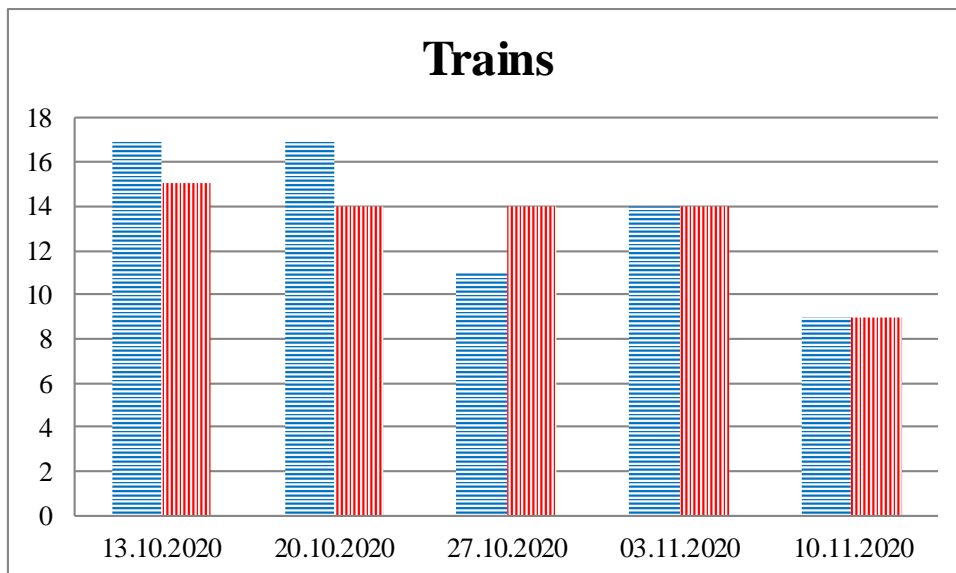

TRENDS AND FIGURES AT A GLANCE

(For the period from 09:00 on 06 October 2020 to 09:00 on 10 November 2020)¹

■ To the Russian Federation ■ to Ukraine

¹ The dates at the bottom of each graph refer to the day when the Weekly Reports were issued and include the observations made during the previous seven days.

Timetable of the trains heard at the Gukovo BCP

Date	To RF	To UA
03.11.2020	09:29	18:36
04.11.2020	12:20 18:30	16:38
05.11.2020	10:45	23:56
06.11.2020	07:07	17:47
07.11.2020	18:08	16:01 20:37
08.11.2020	03:44 08:03	01:51 05:59 14:46
09.11.2020	-	-
10.11.2020	07:04	-