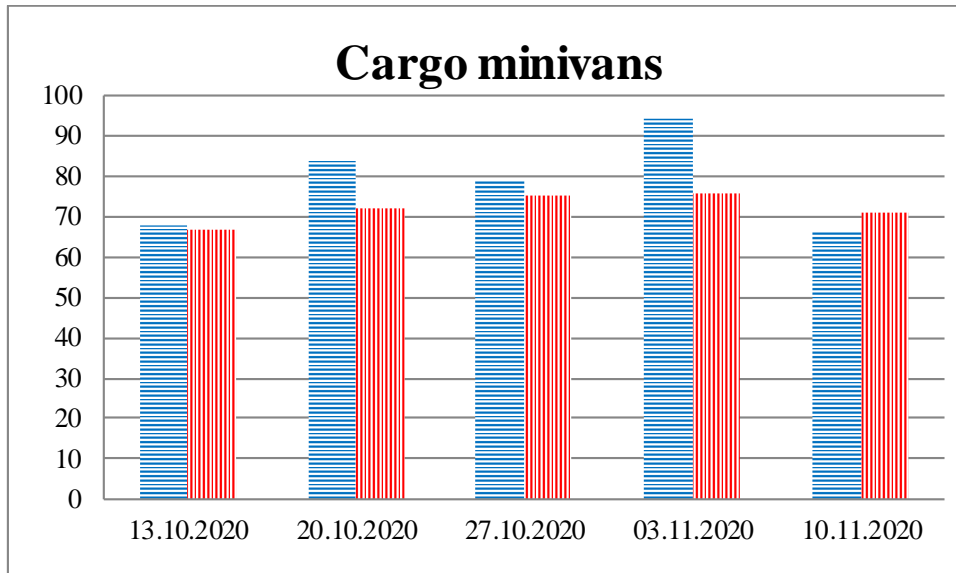

TRENDS AND FIGURES AT A GLANCE

(For the period from 09:00 on 06 October 2020 to 09:00 on 10 November 2020)¹

■ To the Russian Federation ■ to Ukraine

¹ The dates at the bottom of each graph refer to the day when the Weekly Reports were issued and include the observations made during the previous seven days.

Timetable of the trains heard at the Gukovo BCP

Date	To RF	To UA
03.11.2020	09:29	18:36
04.11.2020	12:20 18:30	16:38
05.11.2020	10:45	23:56
06.11.2020	07:07	17:47
07.11.2020	18:08	16:01 20:37
08.11.2020	03:44 08:03	01:51 05:59 14:46
09.11.2020	-	-
10.11.2020	07:04	-