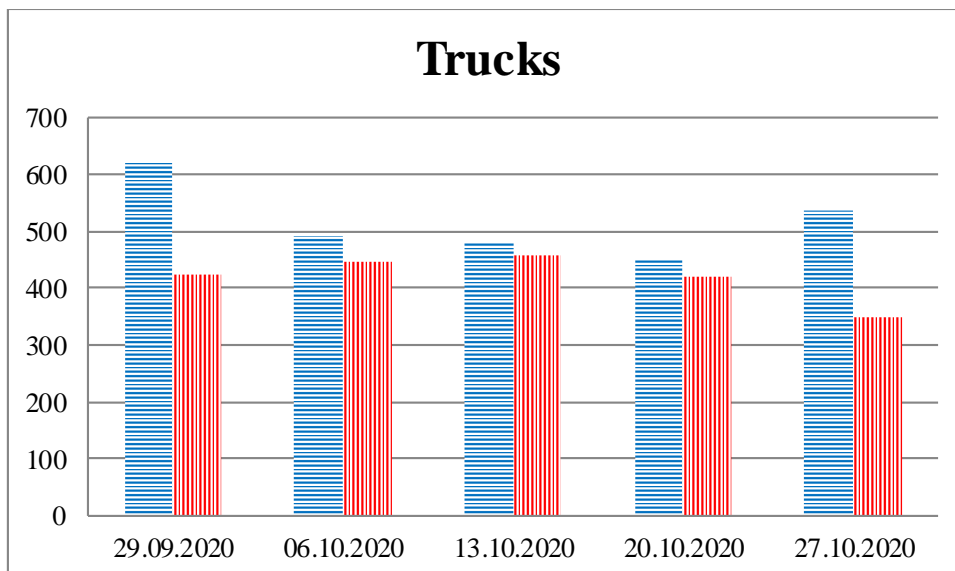

TRENDS AND FIGURES AT A GLANCE

(For the period from 09:00 on 22 September 2020 to 09:00 on 27 October 2020)¹

■ To the Russian Federation ■ to Ukraine

¹ The dates at the bottom of each graph refer to the day when the Weekly Reports were issued and include the observations made during the previous seven days.

Timetable of the trains heard at the Gukovo BCP

Date	To RF	To UA
20.10.2020	12:50	10:43 13:23 15:53
21.10.2020	10:52	-
22.10.2020	18:44	23:52
23.10.2020	01:34 07:45 14:19	05:51 12:34 18:24 21:21
24.10.2020	-	17:07 19:35
25.10.2020	05:02 18:23	20:47
26.10.2020	09:05 20:06	06:01 11:20 14:23
27.10.2020	01:25	-