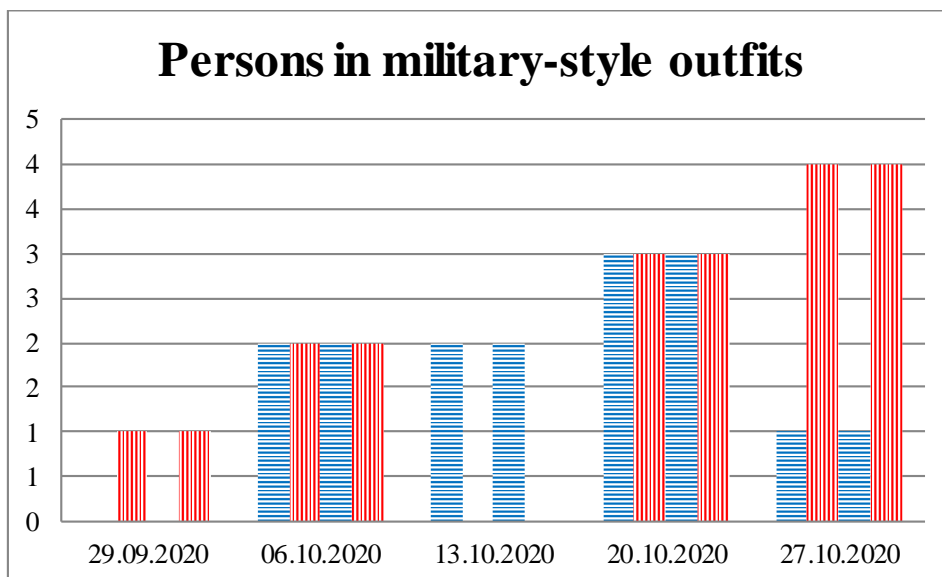

TRENDS AND FIGURES AT A GLANCE

(For the period from 09:00 on 22 September 2020 to 09:00 on 27 October 2020)¹

■ To the Russian Federation ■ to Ukraine

¹ The dates at the bottom of each graph refer to the day when the Weekly Reports were issued and include the observations made during the previous seven days.

Timetable of the trains heard at the Gukovo BCP

Date	To RF	To UA
20.10.2020	12:50	10:43 13:23 15:53
21.10.2020	10:52	-
22.10.2020	18:44	23:52
23.10.2020	01:34 07:45 14:19	05:51 12:34 18:24 21:21
24.10.2020	-	17:07 19:35
25.10.2020	05:02 18:23	20:47
26.10.2020	09:05 20:06	06:01 11:20 14:23
27.10.2020	01:25	-