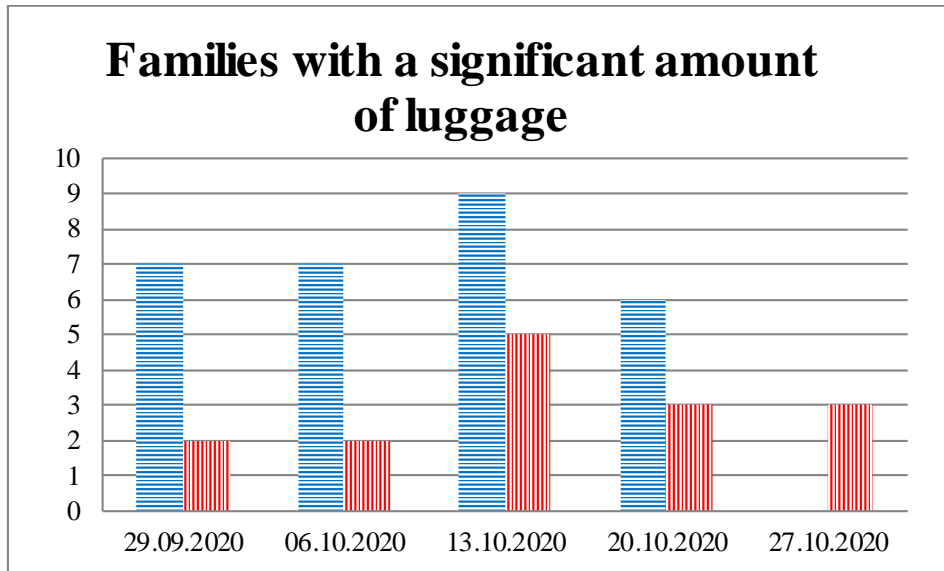

TRENDS AND FIGURES AT A GLANCE

(For the period from 09:00 on 22 September 2020 to 09:00 on 27 October 2020)¹

■ To the Russian Federation ■ to Ukraine

¹ The dates at the bottom of each graph refer to the day when the Weekly Reports were issued and include the observations made during the previous seven days.

Timetable of the trains heard at the Gukovo BCP

Date	To RF	To UA
20.10.2020	12:50	10:43 13:23 15:53
21.10.2020	10:52	-
22.10.2020	18:44	23:52
23.10.2020	01:34 07:45 14:19	05:51 12:34 18:24 21:21
24.10.2020	-	17:07 19:35
25.10.2020	05:02 18:23	20:47
26.10.2020	09:05 20:06	06:01 11:20 14:23
27.10.2020	01:25	-