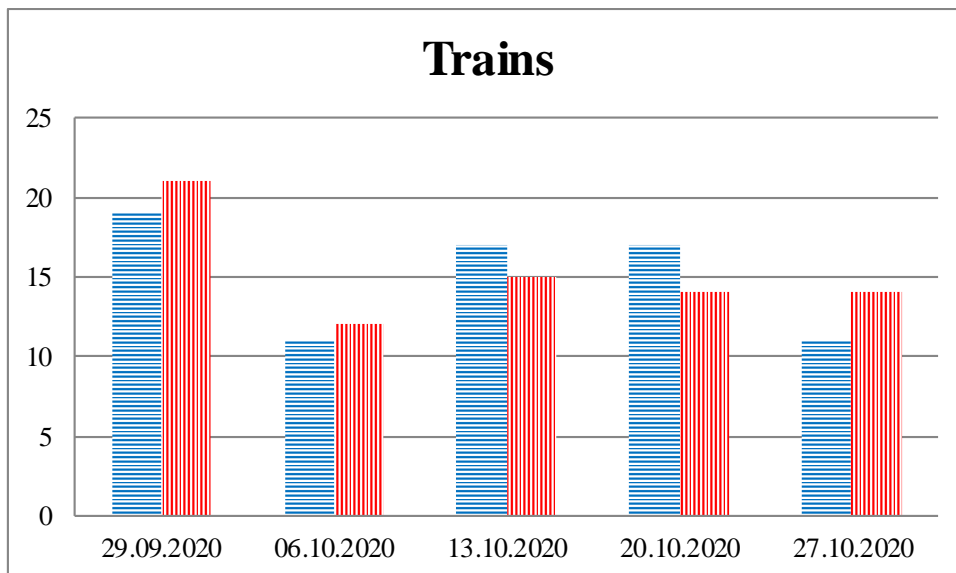

TRENDS AND FIGURES AT A GLANCE

(For the period from 09:00 on 22 September 2020 to 09:00 on 27 October 2020)¹

■ To the Russian Federation ■ to Ukraine

¹ The dates at the bottom of each graph refer to the day when the Weekly Reports were issued and include the observations made during the previous seven days.

Timetable of the trains heard at the Gukovo BCP

Date	To RF	To UA
20.10.2020	12:50	10:43 13:23 15:53
21.10.2020	10:52	-
22.10.2020	18:44	23:52
23.10.2020	01:34 07:45 14:19	05:51 12:34 18:24 21:21
24.10.2020	-	17:07 19:35
25.10.2020	05:02 18:23	20:47
26.10.2020	09:05 20:06	06:01 11:20 14:23
27.10.2020	01:25	-