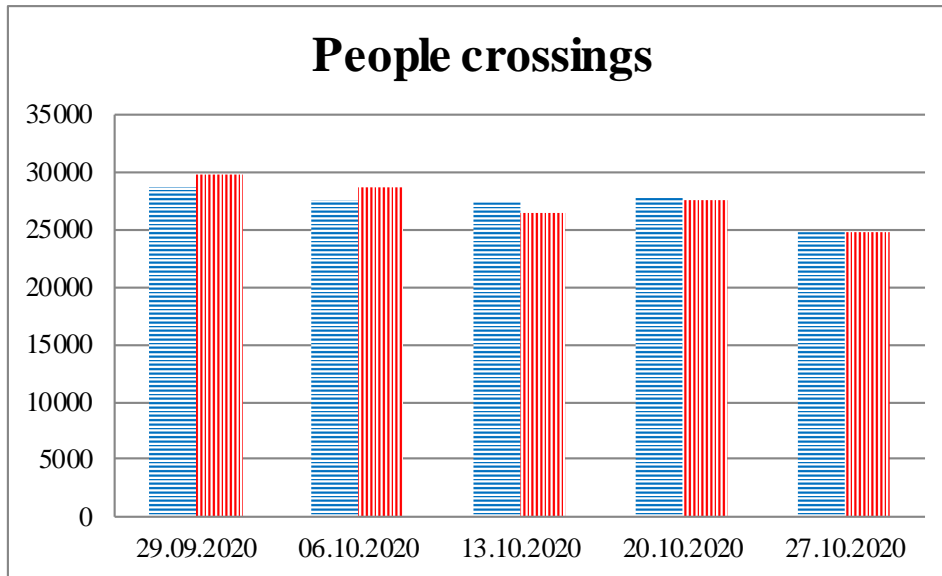

TRENDS AND FIGURES AT A GLANCE

(For the period from 09:00 on 22 September 2020 to 09:00 on 27 October 2020)¹

■ To the Russian Federation ■ to Ukraine

¹ The dates at the bottom of each graph refer to the day when the Weekly Reports were issued and include the observations made during the previous seven days.

Timetable of the trains heard at the Gukovo BCP

Date	To RF	To UA
20.10.2020	12:50	10:43 13:23 15:53
21.10.2020	10:52	-
22.10.2020	18:44	23:52
23.10.2020	01:34 07:45 14:19	05:51 12:34 18:24 21:21
24.10.2020	-	17:07 19:35
25.10.2020	05:02 18:23	20:47
26.10.2020	09:05 20:06	06:01 11:20 14:23
27.10.2020	01:25	-