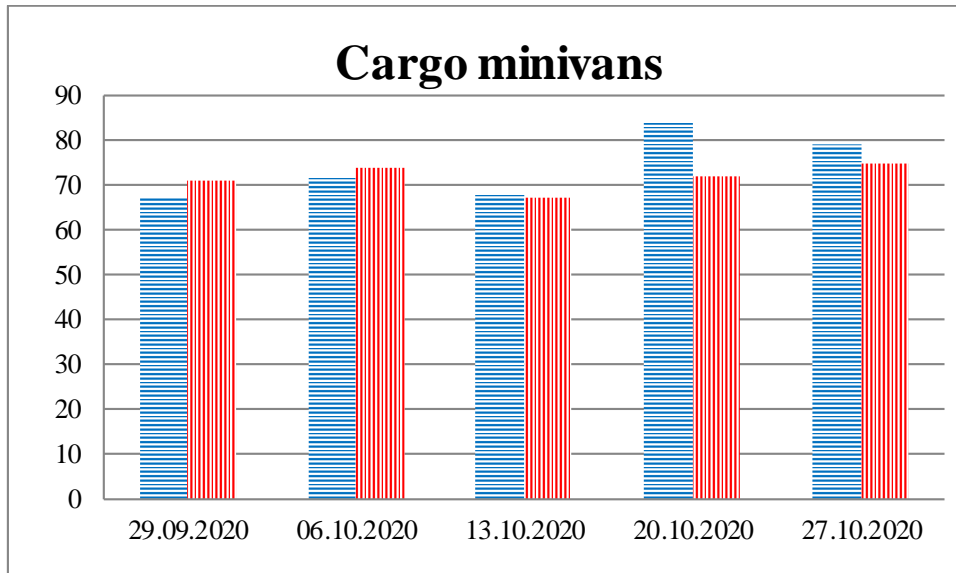

TRENDS AND FIGURES AT A GLANCE

(For the period from 09:00 on 22 September 2020 to 09:00 on 27 October 2020)¹

■ To the Russian Federation ■ to Ukraine

¹ The dates at the bottom of each graph refer to the day when the Weekly Reports were issued and include the observations made during the previous seven days.

Timetable of the trains heard at the Gukovo BCP

Date	To RF	To UA
20.10.2020	12:50	10:43 13:23 15:53
21.10.2020	10:52	-
22.10.2020	18:44	23:52
23.10.2020	01:34 07:45 14:19	05:51 12:34 18:24 21:21
24.10.2020	-	17:07 19:35
25.10.2020	05:02 18:23	20:47
26.10.2020	09:05 20:06	06:01 11:20 14:23
27.10.2020	01:25	-