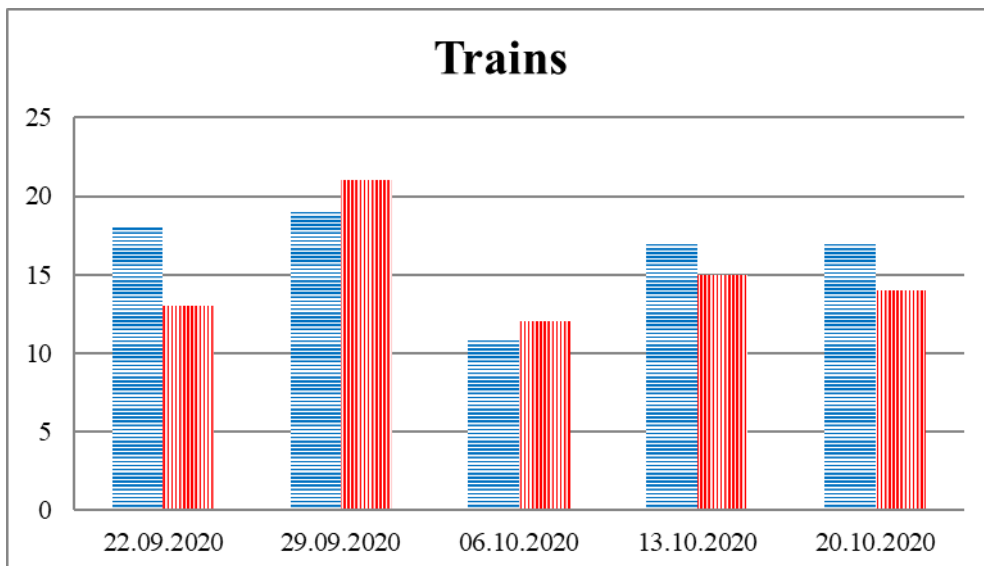

TRENDS AND FIGURES AT A GLANCE

(For the period from 09:00 on 15 September 2020 to 09:00 on 20 October 2020)¹

■ To the Russian Federation ■ to Ukraine

¹ The dates at the bottom of each graph refer to the day when the Weekly Reports were issued and include the observations made during the previous seven days.

Timetable of the trains heard at the Gukovo BCP

Date	To RF	To UA
13.10.2020	17:20	14:48
14.10.2020	17:33	07:40 15:47
15.10.2020	05:08 07:38 21:39	03:56 06:14 19:36 22:20
16.10.2020	00:05 13:50 17:34 19:28	06:04
17.10.2020	00:57 12:59 23:57	11:07 22:04
18.10.2020	04:30 13:09 23:48	02:33 11:19
19.10.2020	10:58 12:43	20:42
20.10.2020	-	03:25