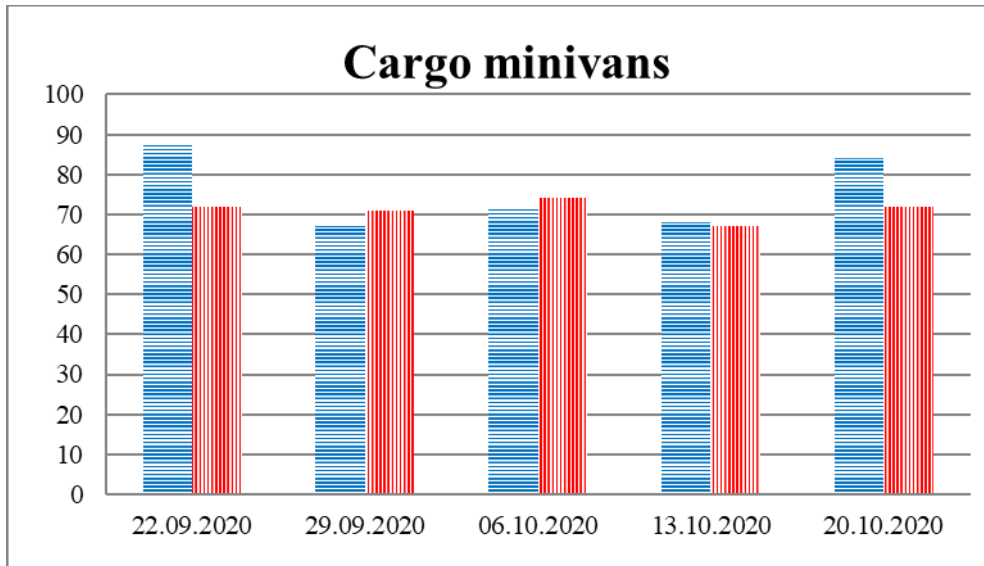

TRENDS AND FIGURES AT A GLANCE

(For the period from 09:00 on 15 September 2020 to 09:00 on 20 October 2020)¹

■ To the Russian Federation ■ to Ukraine

¹ The dates at the bottom of each graph refer to the day when the Weekly Reports were issued and include the observations made during the previous seven days.

Timetable of the trains heard at the Gukovo BCP

Date	To RF	To UA
13.10.2020	17:20	14:48
14.10.2020	17:33	07:40 15:47
15.10.2020	05:08 07:38 21:39	03:56 06:14 19:36 22:20
16.10.2020	00:05 13:50 17:34 19:28	06:04
17.10.2020	00:57 12:59 23:57	11:07 22:04
18.10.2020	04:30 13:09 23:48	02:33 11:19
19.10.2020	10:58 12:43	20:42
20.10.2020	-	03:25