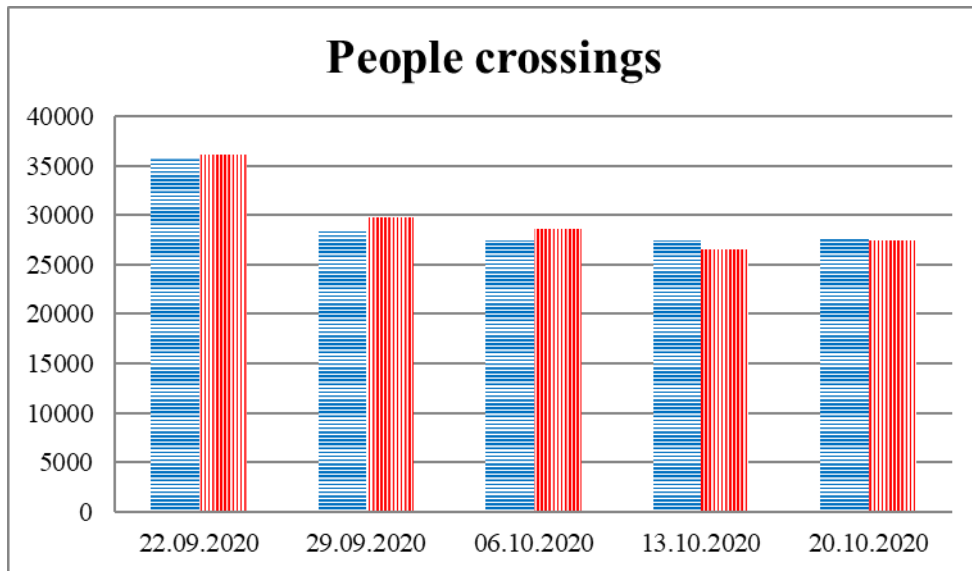

TRENDS AND FIGURES AT A GLANCE

(For the period from 09:00 on 15 September 2020 to 09:00 on 20 October 2020)¹

■ To the Russian Federation ■ to Ukraine

¹ The dates at the bottom of each graph refer to the day when the Weekly Reports were issued and include the observations made during the previous seven days.

Timetable of the trains heard at the Gukovo BCP

Date	To RF	To UA
13.10.2020	17:20	14:48
14.10.2020	17:33	07:40 15:47
15.10.2020	05:08 07:38 21:39	03:56 06:14 19:36 22:20
16.10.2020	00:05 13:50 17:34 19:28	06:04
17.10.2020	00:57 12:59 23:57	11:07 22:04
18.10.2020	04:30 13:09 23:48	02:33 11:19
19.10.2020	10:58 12:43	20:42
20.10.2020	-	03:25