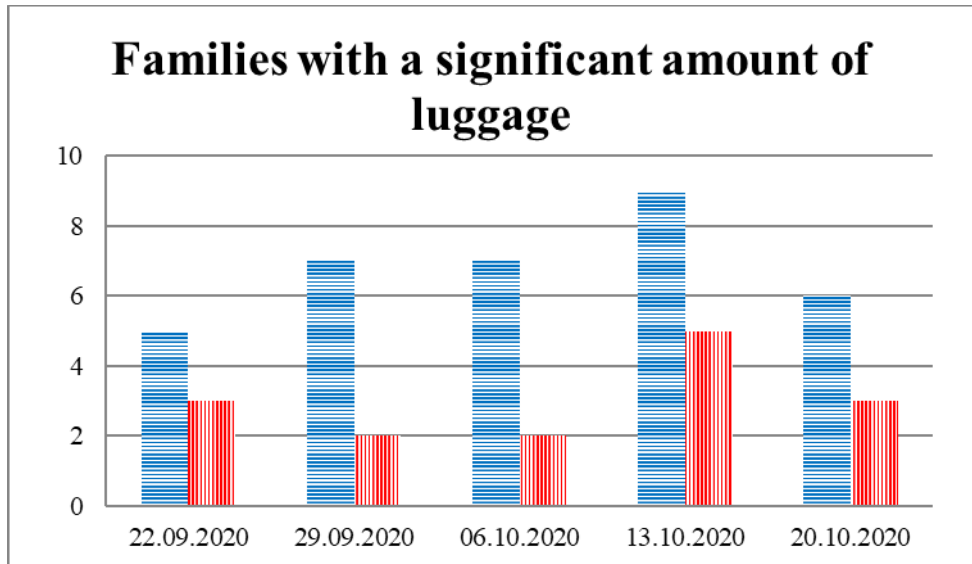

TRENDS AND FIGURES AT A GLANCE

(For the period from 09:00 on 15 September 2020 to 09:00 on 20 October 2020)¹

■ To the Russian Federation ■ to Ukraine

¹ The dates at the bottom of each graph refer to the day when the Weekly Reports were issued and include the observations made during the previous seven days.

Timetable of the trains heard at the Gukovo BCP

Date	To RF	To UA
13.10.2020	17:20	14:48
14.10.2020	17:33	07:40 15:47
15.10.2020	05:08 07:38 21:39	03:56 06:14 19:36 22:20
16.10.2020	00:05 13:50 17:34 19:28	06:04
17.10.2020	00:57 12:59 23:57	11:07 22:04
18.10.2020	04:30 13:09 23:48	02:33 11:19
19.10.2020	10:58 12:43	20:42
20.10.2020	-	03:25