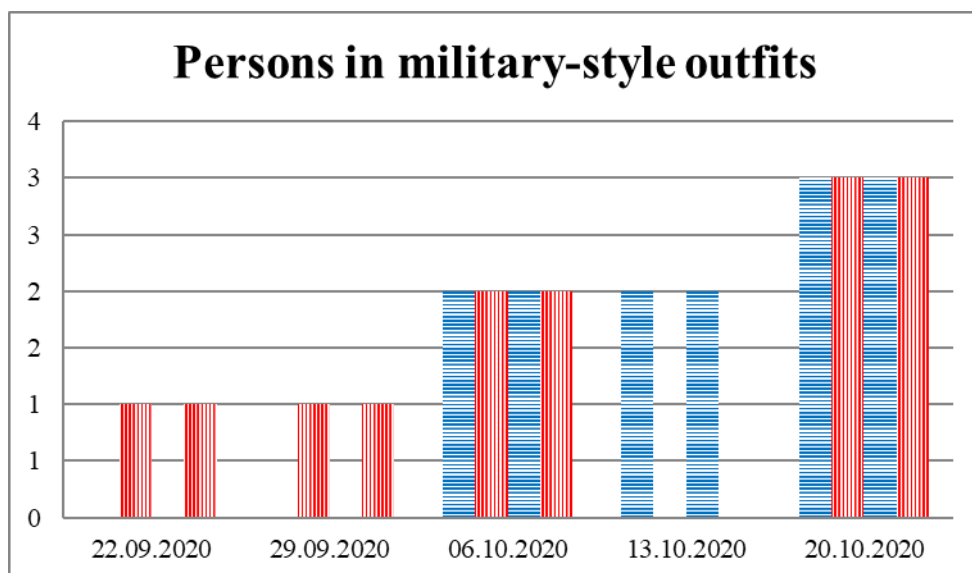

TRENDS AND FIGURES AT A GLANCE

(For the period from 09:00 on 15 September 2020 to 09:00 on 20 October 2020)¹

■ To the Russian Federation ■ to Ukraine

¹ The dates at the bottom of each graph refer to the day when the Weekly Reports were issued and include the observations made during the previous seven days.