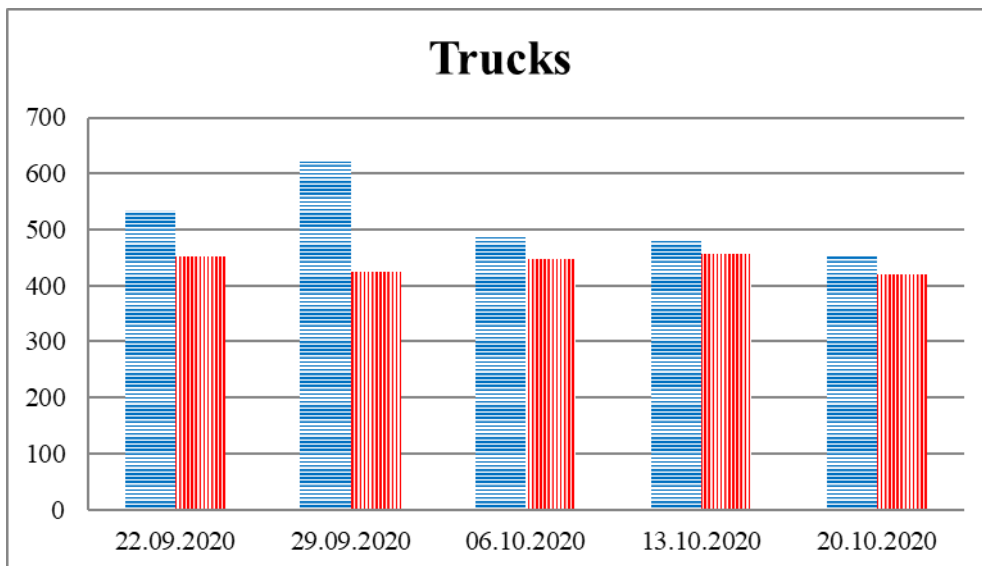

TRENDS AND FIGURES AT A GLANCE

(For the period from 09:00 on 15 September 2020 to 09:00 on 20 October 2020)¹

■ To the Russian Federation ■ to Ukraine

¹ The dates at the bottom of each graph refer to the day when the Weekly Reports were issued and include the observations made during the previous seven days.

Timetable of the trains heard at the Gukovo BCP

Date	To RF	To UA
13.10.2020	17:20	14:48
14.10.2020	17:33	07:40 15:47
15.10.2020	05:08 07:38 21:39	03:56 06:14 19:36 22:20
16.10.2020	00:05 13:50 17:34 19:28	06:04
17.10.2020	00:57 12:59 23:57	11:07 22:04
18.10.2020	04:30 13:09 23:48	02:33 11:19
19.10.2020	10:58 12:43	20:42
20.10.2020	-	03:25