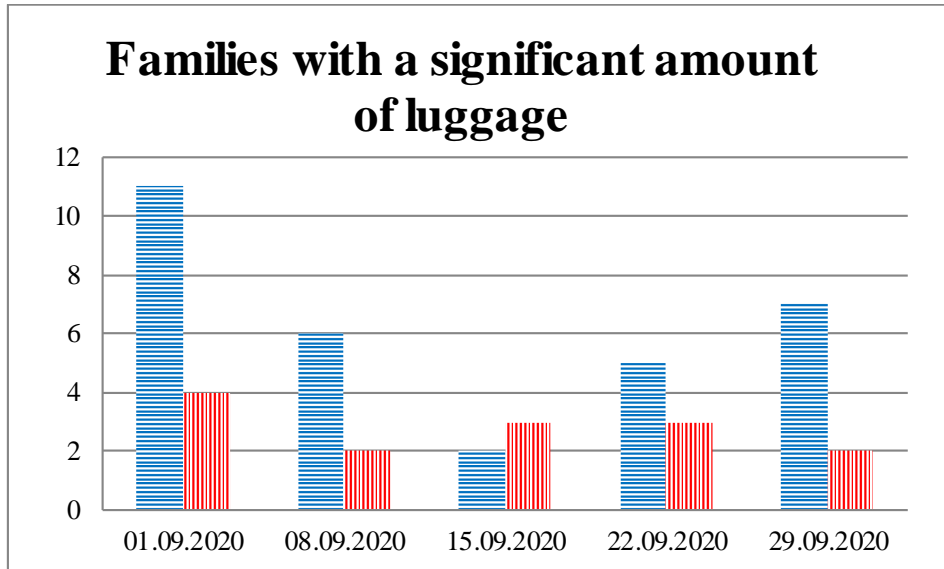

## Weekly Update, 29 September 2020

For the period from 09:00, 22 September 2020 to 09:00, 29 September 2020  
(Moscow time)

### TRENDS AND FIGURES AT A GLANCE

(For the period from 09:00 on 25 August 2020 to 09:00 on 29 September 2020)<sup>1</sup>

■ To the Russian Federation      ■ to Ukraine

<sup>1</sup>The dates at the bottom of each graph refer to the day when the Weekly Reports were issued and include the observations made during the previous seven days.

### Timetable of the trains heard at the Gukovo BCP

Date	To RF	To UA
22.09.2020	-	18:05
23.09.2020	02:37 05:00 15:03 17:48	00:52 03:12 09:50 22:57
24.09.2020	01:56 09:01 10:35 22:17	15:35 19:56
25.09.2020	05:06 09:44	03:16 07:44 12:17 14:55 17:00 22:54
26.09.2020	00:08 11:18 13:12 17:44	03:45 19:25
27.09.2020	09:08 16:56 20:47	04:11 05:38
28.09.2020	05:25 17:10	02:12 15:02 20:22
29.09.2020	-	06:58