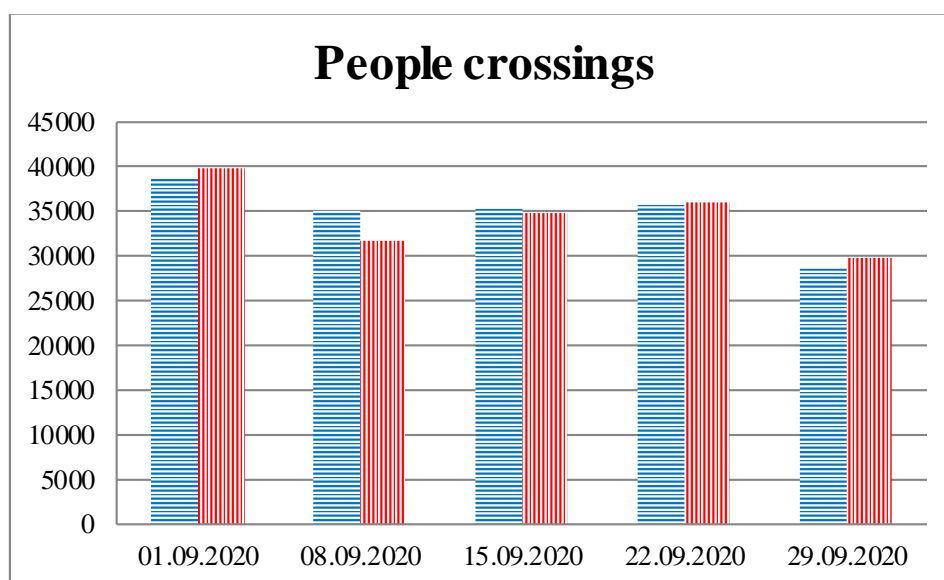

## Weekly Update, 29 September 2020

For the period from 09:00, 22 September 2020 to 09:00, 29 September 2020  
(Moscow time)

### TRENDS AND FIGURES AT A GLANCE

(For the period from 09:00 on 25 August 2020 to 09:00 on 29 September 2020)<sup>1</sup>

■ To the Russian Federation      ■ to Ukraine

<sup>1</sup>The dates at the bottom of each graph refer to the day when the Weekly Reports were issued and include the observations made during the previous seven days.

### Timetable of the trains heard at the Gukovo BCP

Date	To RF	To UA
22.09.2020	-	18:05
23.09.2020	02:37 05:00 15:03 17:48	00:52 03:12 09:50 22:57
24.09.2020	01:56 09:01 10:35 22:17	15:35 19:56
25.09.2020	05:06 09:44	03:16 07:44 12:17 14:55 17:00 22:54
26.09.2020	00:08 11:18 13:12 17:44	03:45 19:25
27.09.2020	09:08 16:56 20:47	04:11 05:38
28.09.2020	05:25 17:10	02:12 15:02 20:22
29.09.2020	-	06:58