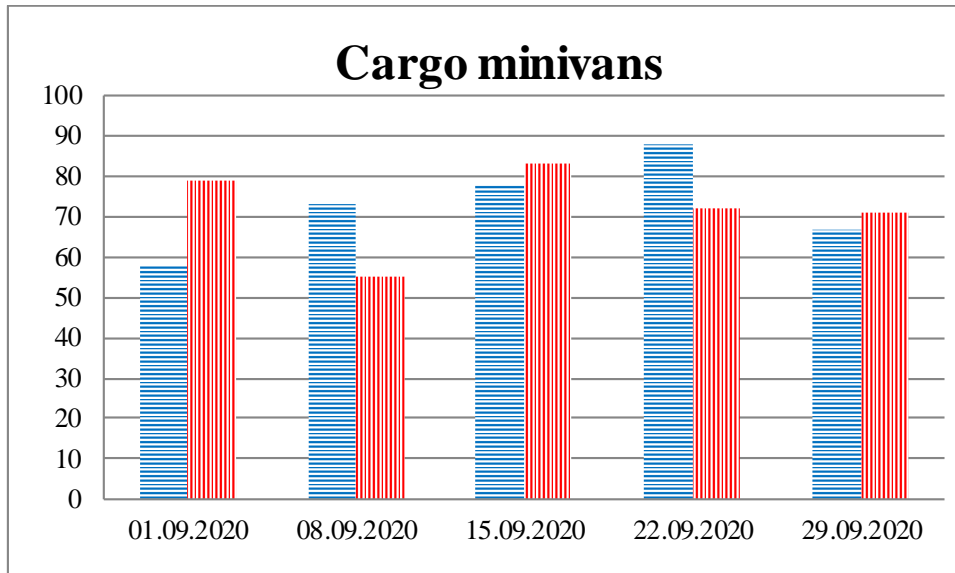

### TRENDS AND FIGURES AT A GLANCE

(For the period from 09:00 on 25 August 2020 to 09:00 on 29 September 2020)<sup>1</sup>

■ To the Russian Federation      ■ to Ukraine

<sup>1</sup>The dates at the bottom of each graph refer to the day when the Weekly Reports were issued and include the observations made during the previous seven days.

### Timetable of the trains heard at the Gukovo BCP

Date	To RF	To UA
22.09.2020	-	18:05
23.09.2020	02:37 05:00 15:03 17:48	00:52 03:12 09:50 22:57
24.09.2020	01:56 09:01 10:35 22:17	15:35 19:56
25.09.2020	05:06 09:44	03:16 07:44 12:17 14:55 17:00 22:54
26.09.2020	00:08 11:18 13:12 17:44	03:45 19:25
27.09.2020	09:08 16:56 20:47	04:11 05:38
28.09.2020	05:25 17:10	02:12 15:02 20:22
29.09.2020	-	06:58