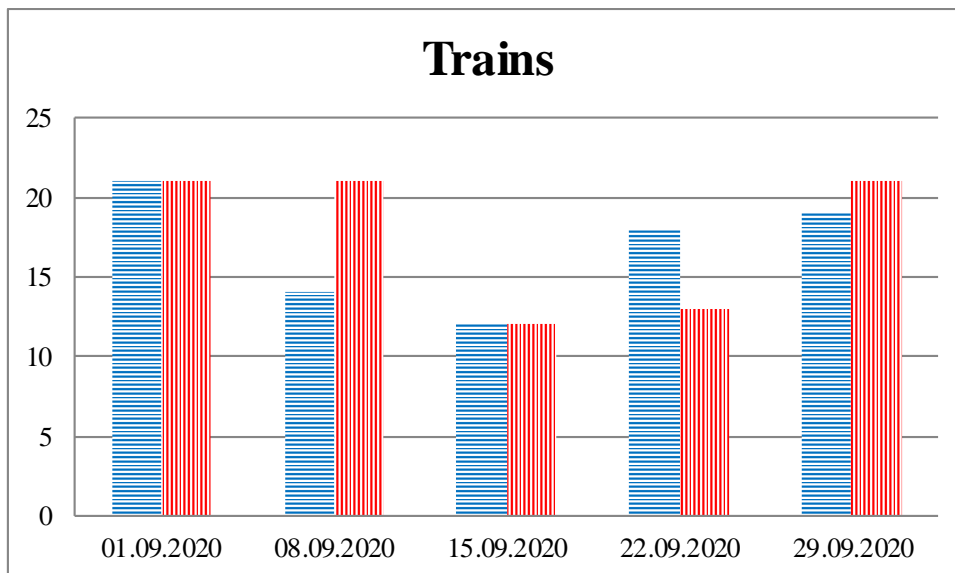

### TRENDS AND FIGURES AT A GLANCE

(For the period from 09:00 on 25 August 2020 to 09:00 on 29 September 2020)<sup>1</sup>

■ To the Russian Federation      ■ to Ukraine

<sup>1</sup>The dates at the bottom of each graph refer to the day when the Weekly Reports were issued and include the observations made during the previous seven days.

### Timetable of the trains heard at the Gukovo BCP

Date	To RF	To UA
22.09.2020	-	18:05
23.09.2020	02:37 05:00 15:03 17:48	00:52 03:12 09:50 22:57
24.09.2020	01:56 09:01 10:35 22:17	15:35 19:56
25.09.2020	05:06 09:44	03:16 07:44 12:17 14:55 17:00 22:54
26.09.2020	00:08 11:18 13:12 17:44	03:45 19:25
27.09.2020	09:08 16:56 20:47	04:11 05:38
28.09.2020	05:25 17:10	02:12 15:02 20:22
29.09.2020	-	06:58