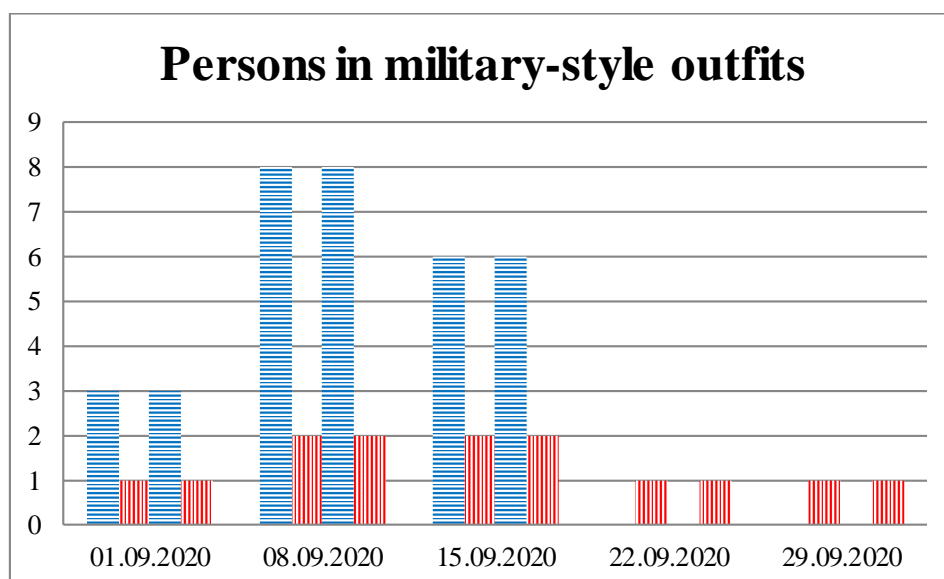

### TRENDS AND FIGURES AT A GLANCE

(For the period from 09:00 on 25 August 2020 to 09:00 on 29 September 2020)<sup>1</sup>

■ To the Russian Federation      ■ to Ukraine

<sup>1</sup>The dates at the bottom of each graph refer to the day when the Weekly Reports were issued and include the observations made during the previous seven days.