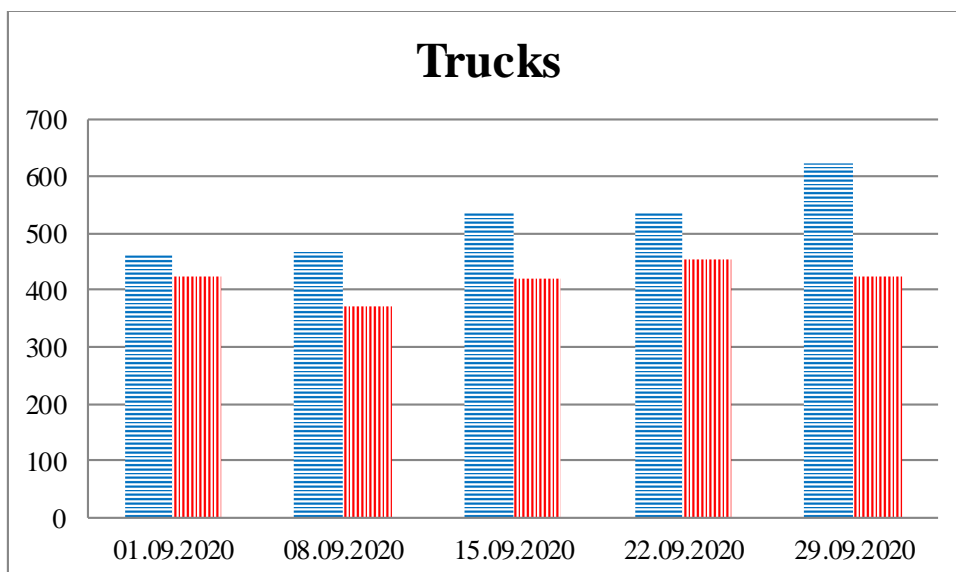

## Weekly Update, 29 September 2020

For the period from 09:00, 22 September 2020 to 09:00, 29 September 2020  
(Moscow time)

### TRENDS AND FIGURES AT A GLANCE

(For the period from 09:00 on 25 August 2020 to 09:00 on 29 September 2020)<sup>1</sup>

■ To the Russian Federation      ■ to Ukraine

<sup>1</sup>The dates at the bottom of each graph refer to the day when the Weekly Reports were issued and include the observations made during the previous seven days.

### Timetable of the trains heard at the Gukovo BCP

Date	To RF	To UA
22.09.2020	-	18:05
23.09.2020	02:37 05:00 15:03 17:48	00:52 03:12 09:50 22:57
24.09.2020	01:56 09:01 10:35 22:17	15:35 19:56
25.09.2020	05:06 09:44	03:16 07:44 12:17 14:55 17:00 22:54
26.09.2020	00:08 11:18 13:12 17:44	03:45 19:25
27.09.2020	09:08 16:56 20:47	04:11 05:38
28.09.2020	05:25 17:10	02:12 15:02 20:22
29.09.2020	-	06:58