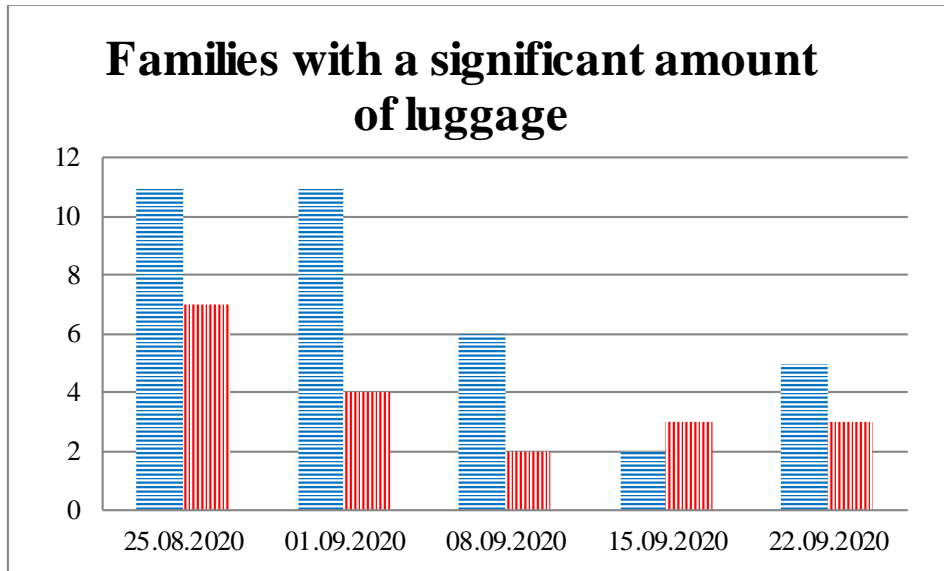

## TRENDS AND FIGURES AT A GLANCE

(For the period from 09:00 on 18 August 2020 to 09:00 on 22 September 2020)<sup>1</sup>

■ To the Russian Federation      ■ to Ukraine

<sup>1</sup>The dates at the bottom of each graph refer to the day when the Weekly Reports were issued and include the observations made during the previous seven days.

### Timetable of the trains heard at the Gukovo BCP

Date	To RF	To UA
15.09.2020	20:19 22:06	16:22
16.09.2020	10:33	08:48
17.09.2020	02:38 15:25	00:28 13:50
18.09.2020	04:13 06:55 11:45	02:15 05:40
19.09.2020	07:53	03:53
20.09.2020	18:26	02:35 10:08 16:26
21.09.2020	06:36 10:11 16:39 18:29 21:39	04:30
22.09.2020	02:30 03:43 07:39	05:52 08:17