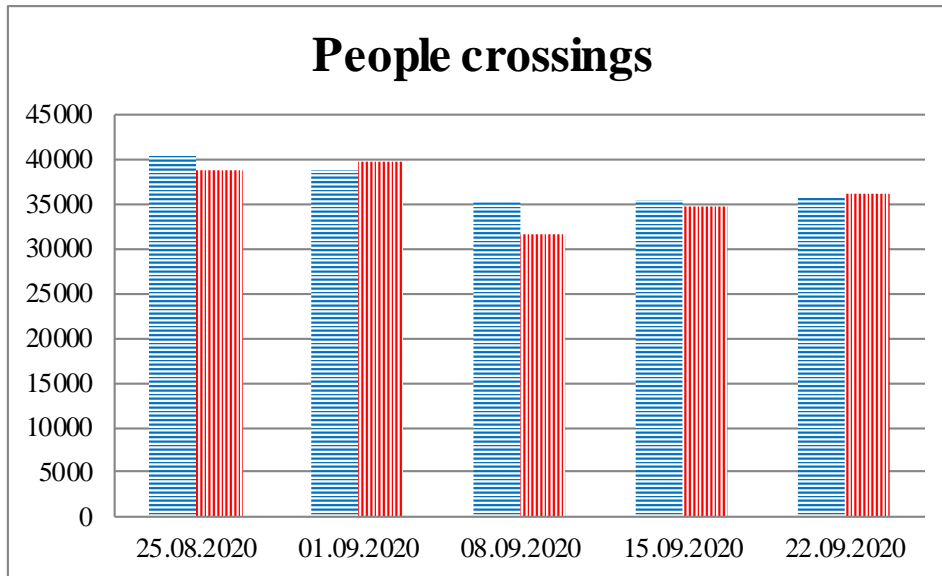

## TRENDS AND FIGURES AT A GLANCE

(For the period from 09:00 on 18 August 2020 to 09:00 on 22 September 2020)<sup>1</sup>

■ To the Russian Federation      ■ to Ukraine

<sup>1</sup>The dates at the bottom of each graph refer to the day when the Weekly Reports were issued and include the observations made during the previous seven days.

### Timetable of the trains heard at the Gukovo BCP

Date	To RF	To UA
15.09.2020	20:19 22:06	16:22
16.09.2020	10:33	08:48
17.09.2020	02:38 15:25	00:28 13:50
18.09.2020	04:13 06:55 11:45	02:15 05:40
19.09.2020	07:53	03:53
20.09.2020	18:26	02:35 10:08 16:26
21.09.2020	06:36 10:11 16:39 18:29 21:39	04:30
22.09.2020	02:30 03:43 07:39	05:52 08:17