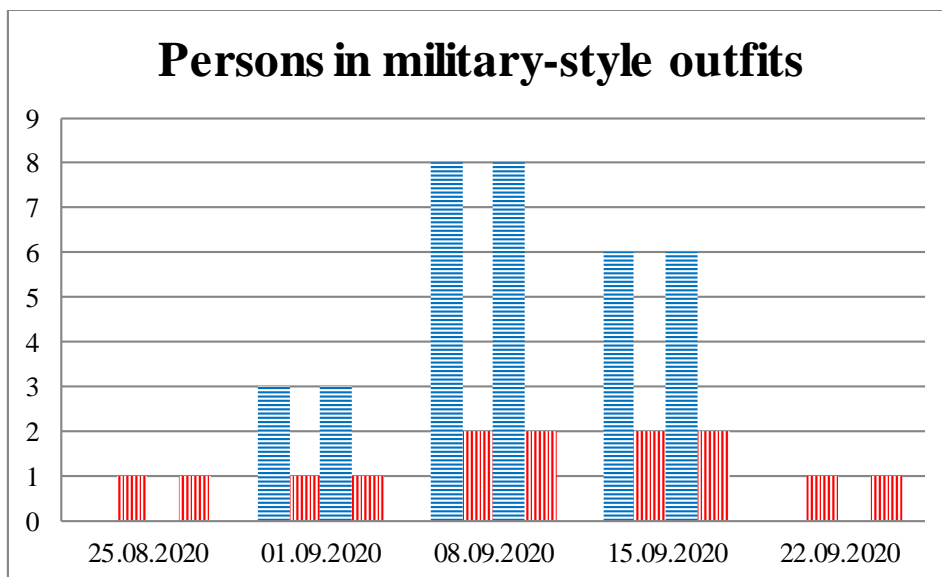

## TRENDS AND FIGURES AT A GLANCE

(For the period from 09:00 on 18 August 2020 to 09:00 on 22 September 2020)<sup>1</sup>

■ To the Russian Federation      ■ to Ukraine

<sup>1</sup>The dates at the bottom of each graph refer to the day when the Weekly Reports were issued and include the observations made during the previous seven days.

### Timetable of the trains heard at the Gukovo BCP

Date	To RF	To UA
15.09.2020	20:19 22:06	16:22
16.09.2020	10:33	08:48
17.09.2020	02:38 15:25	00:28 13:50
18.09.2020	04:13 06:55 11:45	02:15 05:40
19.09.2020	07:53	03:53
20.09.2020	18:26	02:35 10:08 16:26
21.09.2020	06:36 10:11 16:39 18:29 21:39	04:30
22.09.2020	02:30 03:43 07:39	05:52 08:17