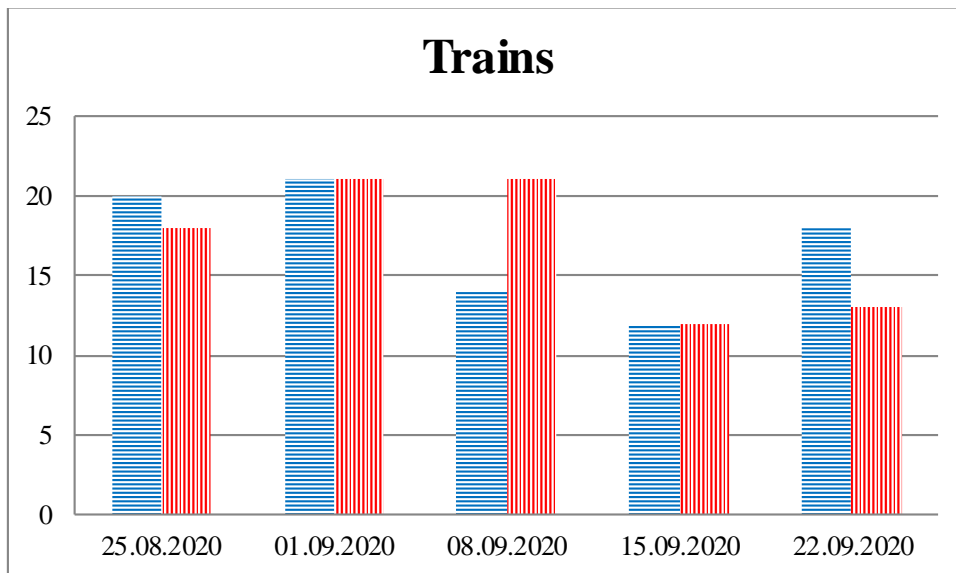

## TRENDS AND FIGURES AT A GLANCE

(For the period from 09:00 on 18 August 2020 to 09:00 on 22 September 2020)<sup>1</sup>

■ To the Russian Federation      ■ to Ukraine

<sup>1</sup>The dates at the bottom of each graph refer to the day when the Weekly Reports were issued and include the observations made during the previous seven days.

### Timetable of the trains heard at the Gukovo BCP

Date	To RF	To UA
15.09.2020	20:19 22:06	16:22
16.09.2020	10:33	08:48
17.09.2020	02:38 15:25	00:28 13:50
18.09.2020	04:13 06:55 11:45	02:15 05:40
19.09.2020	07:53	03:53
20.09.2020	18:26	02:35 10:08 16:26
21.09.2020	06:36 10:11 16:39 18:29 21:39	04:30
22.09.2020	02:30 03:43 07:39	05:52 08:17