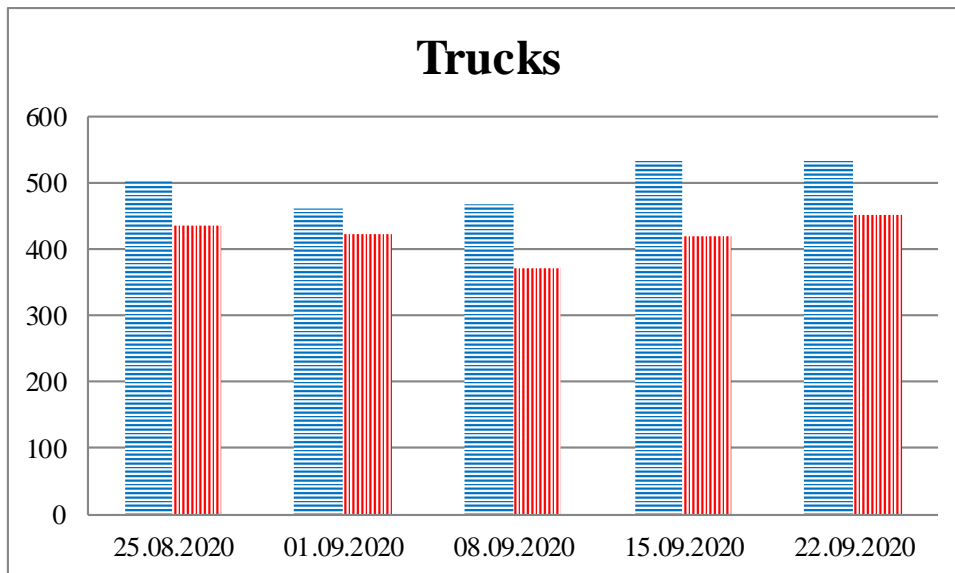

## TRENDS AND FIGURES AT A GLANCE

(For the period from 09:00 on 18 August 2020 to 09:00 on 22 September 2020)<sup>1</sup>

■ To the Russian Federation      ■ to Ukraine

<sup>1</sup>The dates at the bottom of each graph refer to the day when the Weekly Reports were issued and include the observations made during the previous seven days.

### Timetable of the trains heard at the Gukovo BCP

Date	To RF	To UA
15.09.2020	20:19 22:06	16:22
16.09.2020	10:33	08:48
17.09.2020	02:38 15:25	00:28 13:50
18.09.2020	04:13 06:55 11:45	02:15 05:40
19.09.2020	07:53	03:53
20.09.2020	18:26	02:35 10:08 16:26
21.09.2020	06:36 10:11 16:39 18:29 21:39	04:30
22.09.2020	02:30 03:43 07:39	05:52 08:17