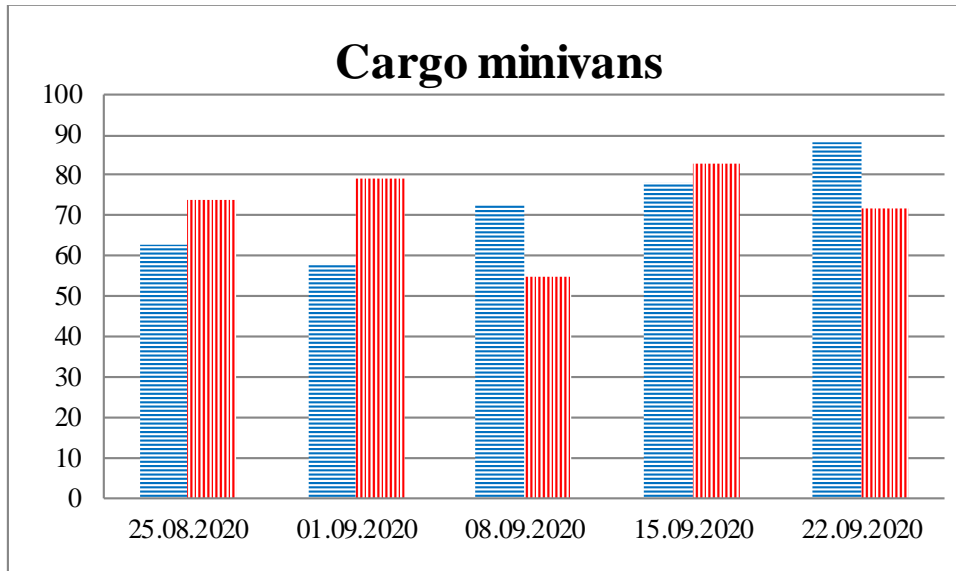

## TRENDS AND FIGURES AT A GLANCE

(For the period from 09:00 on 18 August 2020 to 09:00 on 22 September 2020)<sup>1</sup>

■ To the Russian Federation      ■ to Ukraine

<sup>1</sup>The dates at the bottom of each graph refer to the day when the Weekly Reports were issued and include the observations made during the previous seven days.

### Timetable of the trains heard at the Gukovo BCP

Date	To RF	To UA
15.09.2020	20:19 22:06	16:22
16.09.2020	10:33	08:48
17.09.2020	02:38 15:25	00:28 13:50
18.09.2020	04:13 06:55 11:45	02:15 05:40
19.09.2020	07:53	03:53
20.09.2020	18:26	02:35 10:08 16:26
21.09.2020	06:36 10:11 16:39 18:29 21:39	04:30
22.09.2020	02:30 03:43 07:39	05:52 08:17