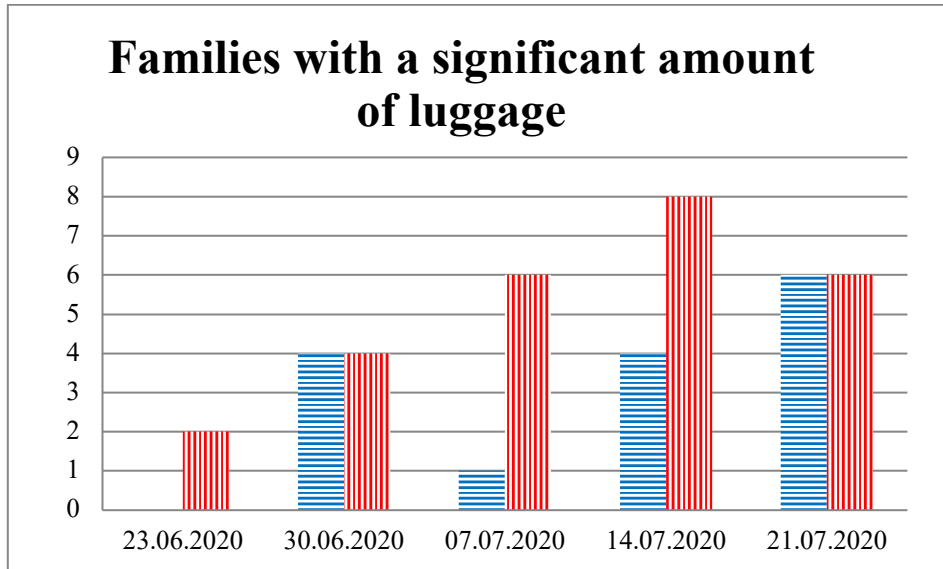

## TRENDS AND FIGURES AT A GLANCE

(For the period from 09:00 on 16 June 2020 to 09:00 on 21 July 2020)<sup>1</sup>

■ to the Russian Federation      ■ to Ukraine

<sup>1</sup>The dates at the bottom of each graph refer to the day when the Weekly Reports were issued and include the observations made during the previous seven days.

### Timetable of the trains heard at the Gukovo BCP

Date	To RF	To UA
14.07.2020	19:03	-
15.07.2020	-	13:36
16.07.2020	15:34	13:47
	17:10	14:37
17.07.2020	19:05	07:06
	23:07	12:20
		16:12
18.07.2020	13:02	-
19.07.2020	16:58	03:55
		05:12
		11:04
		17:38
20.07.2020	06:17	05:26
		08:05
21.07.2020	03:10	00:25