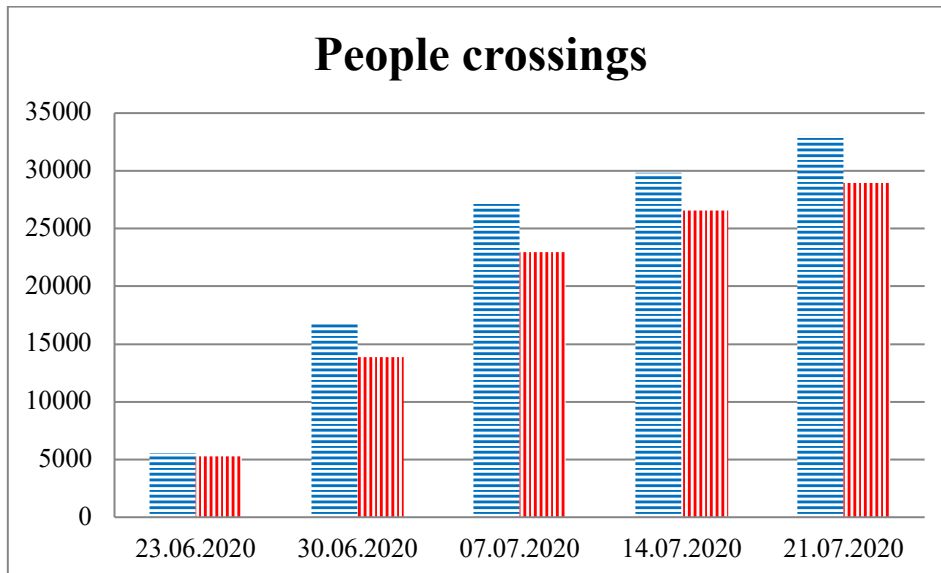

## TRENDS AND FIGURES AT A GLANCE

(For the period from 09:00 on 16 June 2020 to 09:00 on 21 July 2020)<sup>1</sup>

■ to the Russian Federation      ■ to Ukraine

<sup>1</sup>The dates at the bottom of each graph refer to the day when the Weekly Reports were issued and include the observations made during the previous seven days.

### Timetable of the trains heard at the Gukovo BCP

Date	To RF	To UA
14.07.2020	19:03	-
15.07.2020	-	13:36
16.07.2020	15:34	13:47
	17:10	14:37
17.07.2020	19:05	07:06
	23:07	12:20
		16:12
18.07.2020	13:02	-
19.07.2020	16:58	03:55
		05:12
		11:04
		17:38
20.07.2020	06:17	05:26
		08:05
21.07.2020	03:10	00:25