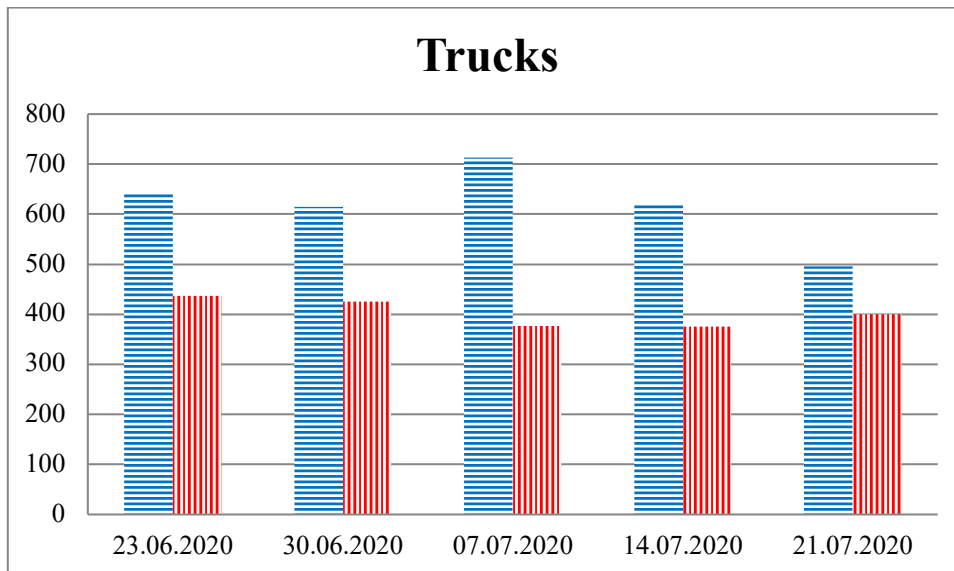

## TRENDS AND FIGURES AT A GLANCE

(For the period from 09:00 on 16 June 2020 to 09:00 on 21 July 2020)<sup>1</sup>

■ to the Russian Federation      ■ to Ukraine

<sup>1</sup>The dates at the bottom of each graph refer to the day when the Weekly Reports were issued and include the observations made during the previous seven days.

### Timetable of the trains heard at the Gukovo BCP

Date	To RF	To UA
14.07.2020	19:03	-
15.07.2020	-	13:36
16.07.2020	15:34	13:47
	17:10	14:37
17.07.2020	19:05	07:06
	23:07	12:20
		16:12
18.07.2020	13:02	-
19.07.2020	16:58	03:55
		05:12
		11:04
		17:38
20.07.2020	06:17	05:26
		08:05
21.07.2020	03:10	00:25