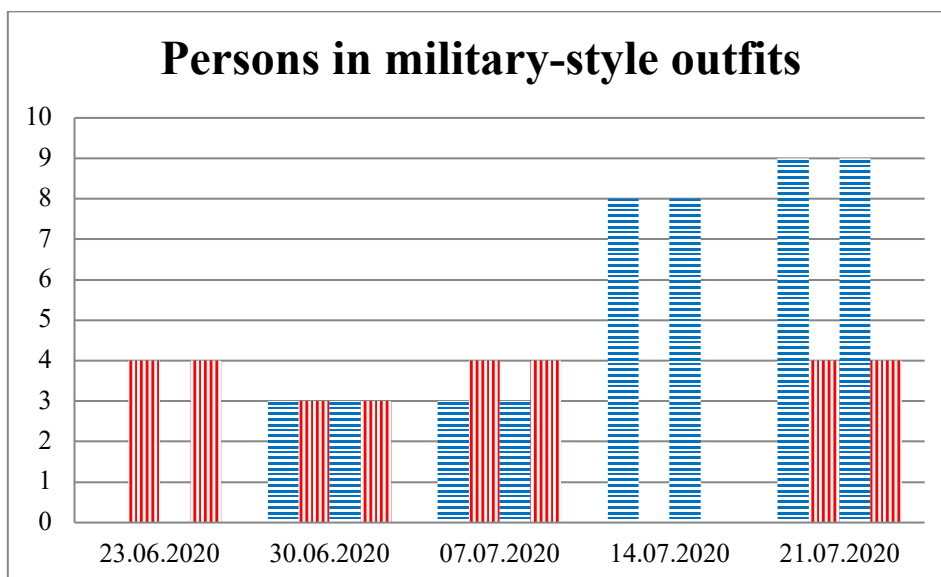

## TRENDS AND FIGURES AT A GLANCE

(For the period from 09:00 on 16 June 2020 to 09:00 on 21 July 2020)<sup>1</sup>

■ to the Russian Federation      ■ to Ukraine

<sup>1</sup>The dates at the bottom of each graph refer to the day when the Weekly Reports were issued and include the observations made during the previous seven days.