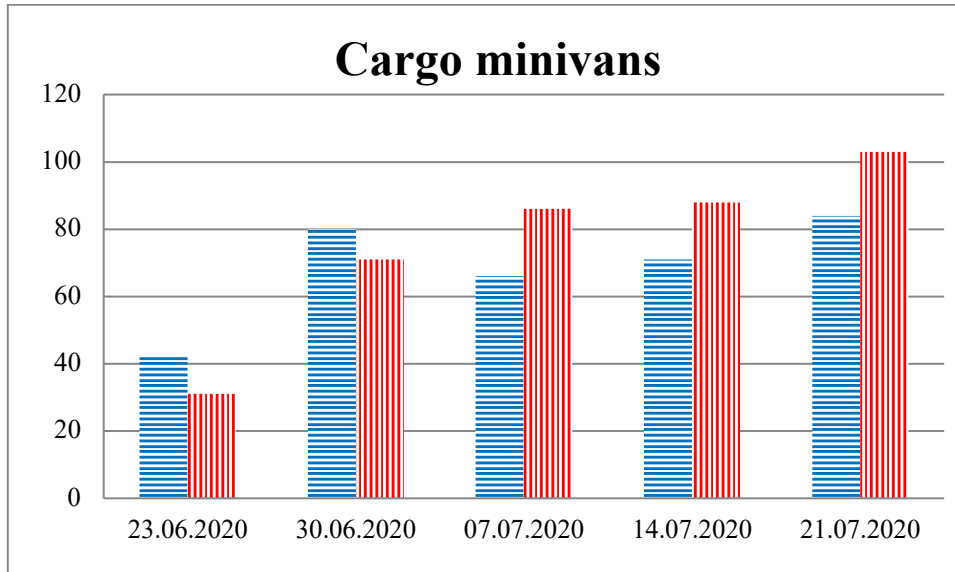

## TRENDS AND FIGURES AT A GLANCE

(For the period from 09:00 on 16 June 2020 to 09:00 on 21 July 2020)<sup>1</sup>

■ to the Russian Federation      ■ to Ukraine

<sup>1</sup>The dates at the bottom of each graph refer to the day when the Weekly Reports were issued and include the observations made during the previous seven days.

### Timetable of the trains heard at the Gukovo BCP

Date	To RF	To UA
14.07.2020	19:03	-
15.07.2020	-	13:36
16.07.2020	15:34	13:47
	17:10	14:37
17.07.2020	19:05	07:06
	23:07	12:20
		16:12
18.07.2020	13:02	-
19.07.2020	16:58	03:55
		05:12
		11:04
		17:38
20.07.2020	06:17	05:26
		08:05
21.07.2020	03:10	00:25