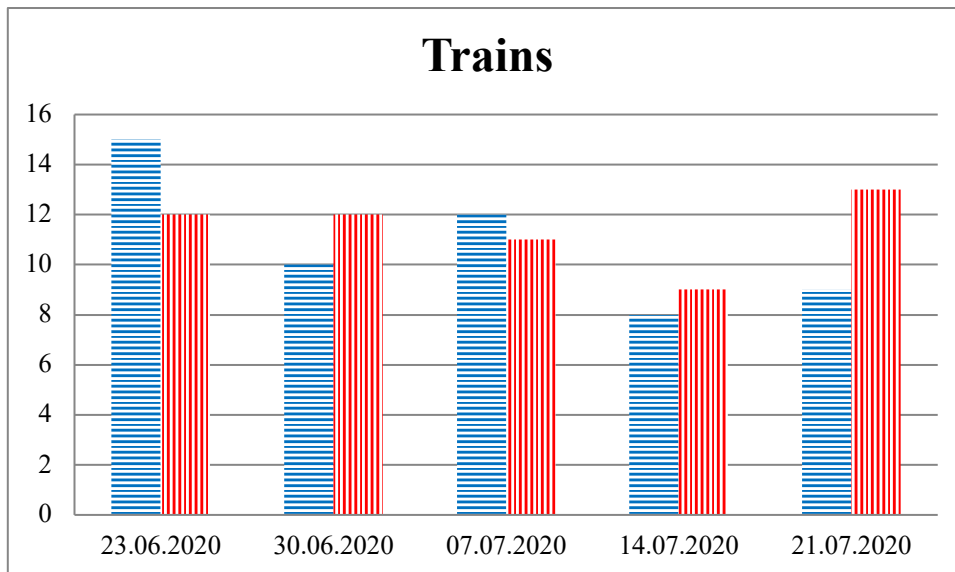

## TRENDS AND FIGURES AT A GLANCE

(For the period from 09:00 on 16 June 2020 to 09:00 on 21 July 2020)<sup>1</sup>

■ to the Russian Federation      ■ to Ukraine

<sup>1</sup>The dates at the bottom of each graph refer to the day when the Weekly Reports were issued and include the observations made during the previous seven days.

### Timetable of the trains heard at the Gukovo BCP

Date	To RF	To UA
14.07.2020	19:03	-
15.07.2020	-	13:36
16.07.2020	15:34	13:47
	17:10	14:37
17.07.2020	19:05	07:06
	23:07	12:20
		16:12
18.07.2020	13:02	-
19.07.2020	16:58	03:55
		05:12
		11:04
		17:38
20.07.2020	06:17	05:26
		08:05
21.07.2020	03:10	00:25