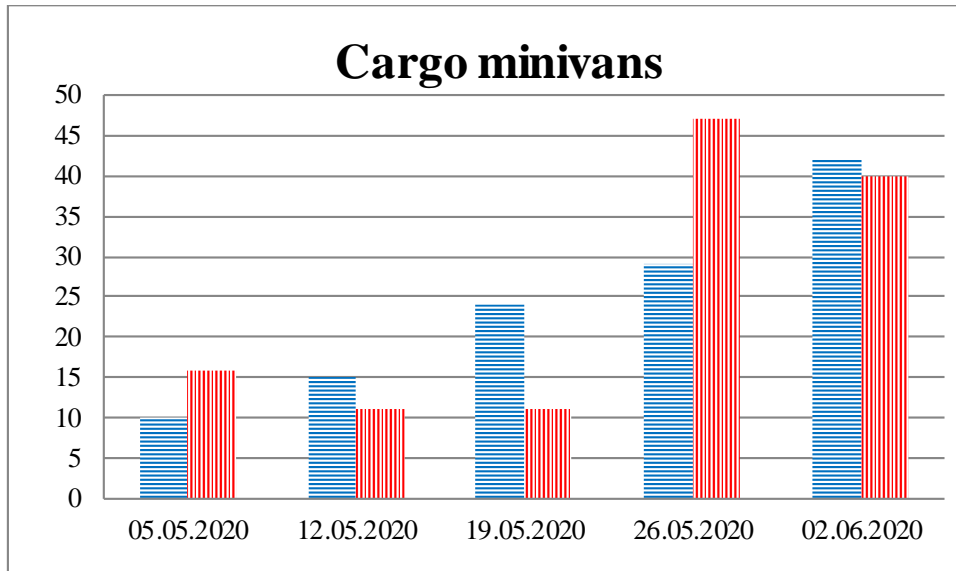

## TRENDS AND FIGURES AT A GLANCE

(For the period from 09:00 on 28 April 2020 to 09:00 on 02 June 2020)<sup>1</sup>

■ to the Russian Federation      ■ to Ukraine

<sup>1</sup>The dates at the bottom of each graph refer to the day when the Weekly Reports were issued and include the observations made during the previous seven days.

**Timetable of the trains heard at the Gukovo BCP**

<b>Date</b>	<b>To RF</b>	<b>To UA</b>
26.05.2020	14:16	12:02 16:38
27.05.2020	17:13 20:21	15:03 19:39
28.05.2020	02:36 14:43 16:30	00:25 13:56 16:56
29.05.2020	02:21 17:56 22:33	15:44 20:12
30.05.2020	07:14 14:12	12:21
31.05.2020	03:40 05:18 13:37 15:46	02:03 03:05 11:38
01.06.2020	10:06 18:26	07:58 12:36 14:52
02.06.2020	05:55	04:10