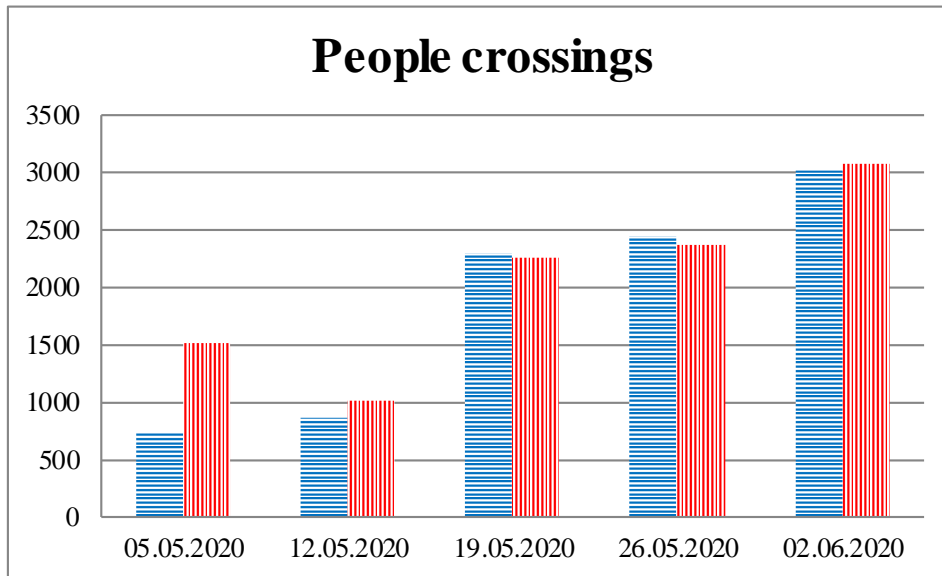

## TRENDS AND FIGURES AT A GLANCE

(For the period from 09:00 on 28 April 2020 to 09:00 on 02 June 2020)<sup>1</sup>

■ to the Russian Federation      ■ to Ukraine

<sup>1</sup>The dates at the bottom of each graph refer to the day when the Weekly Reports were issued and include the observations made during the previous seven days.

**Timetable of the trains heard at the Gukovo BCP**

<b>Date</b>	<b>To RF</b>	<b>To UA</b>
26.05.2020	14:16	12:02 16:38
27.05.2020	17:13 20:21	15:03 19:39
28.05.2020	02:36 14:43 16:30	00:25 13:56 16:56
29.05.2020	02:21 17:56 22:33	15:44 20:12
30.05.2020	07:14 14:12	12:21
31.05.2020	03:40 05:18 13:37 15:46	02:03 03:05 11:38
01.06.2020	10:06 18:26	07:58 12:36 14:52
02.06.2020	05:55	04:10