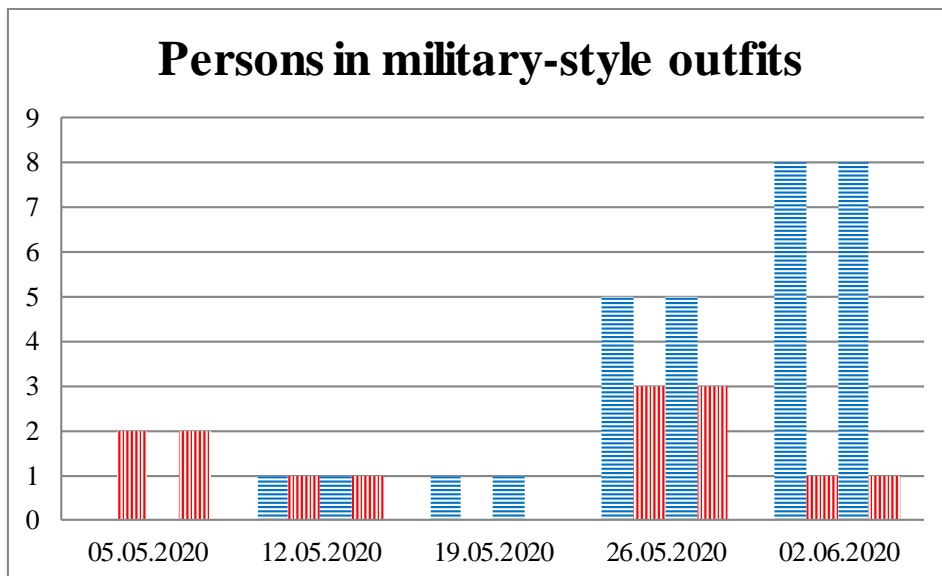

## TRENDS AND FIGURES AT A GLANCE

(For the period from 09:00 on 28 April 2020 to 09:00 on 02 June 2020)<sup>1</sup>

■ to the Russian Federation      ■ to Ukraine

<sup>1</sup>The dates at the bottom of each graph refer to the day when the Weekly Reports were issued and include the observations made during the previous seven days.