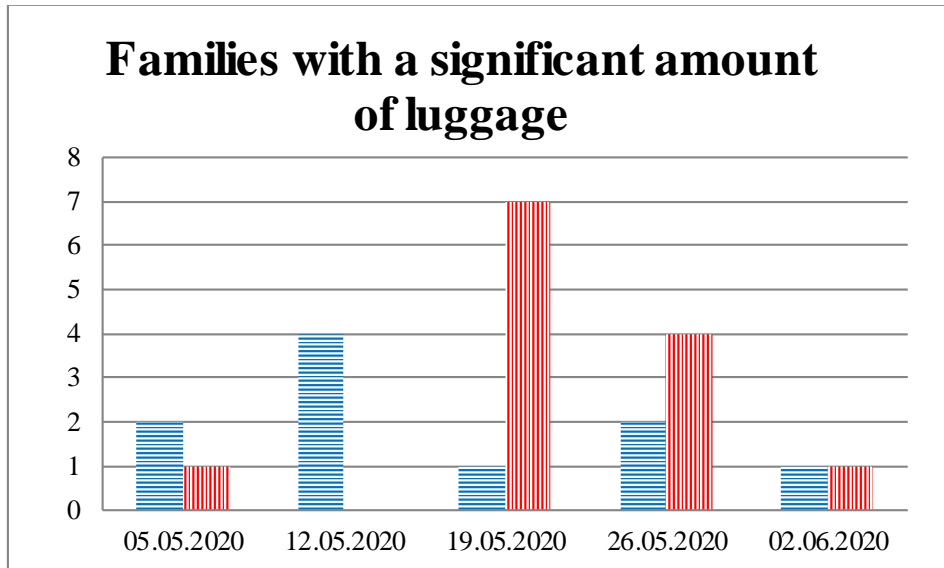

## TRENDS AND FIGURES AT A GLANCE

(For the period from 09:00 on 28 April 2020 to 09:00 on 02 June 2020)<sup>1</sup>

■ to the Russian Federation      ■ to Ukraine

<sup>1</sup>The dates at the bottom of each graph refer to the day when the Weekly Reports were issued and include the observations made during the previous seven days.

**Timetable of the trains heard at the Gukovo BCP**

<b>Date</b>	<b>To RF</b>	<b>To UA</b>
26.05.2020	14:16	12:02 16:38
27.05.2020	17:13 20:21	15:03 19:39
28.05.2020	02:36 14:43 16:30	00:25 13:56 16:56
29.05.2020	02:21 17:56 22:33	15:44 20:12
30.05.2020	07:14 14:12	12:21
31.05.2020	03:40 05:18 13:37 15:46	02:03 03:05 11:38
01.06.2020	10:06 18:26	07:58 12:36 14:52
02.06.2020	05:55	04:10