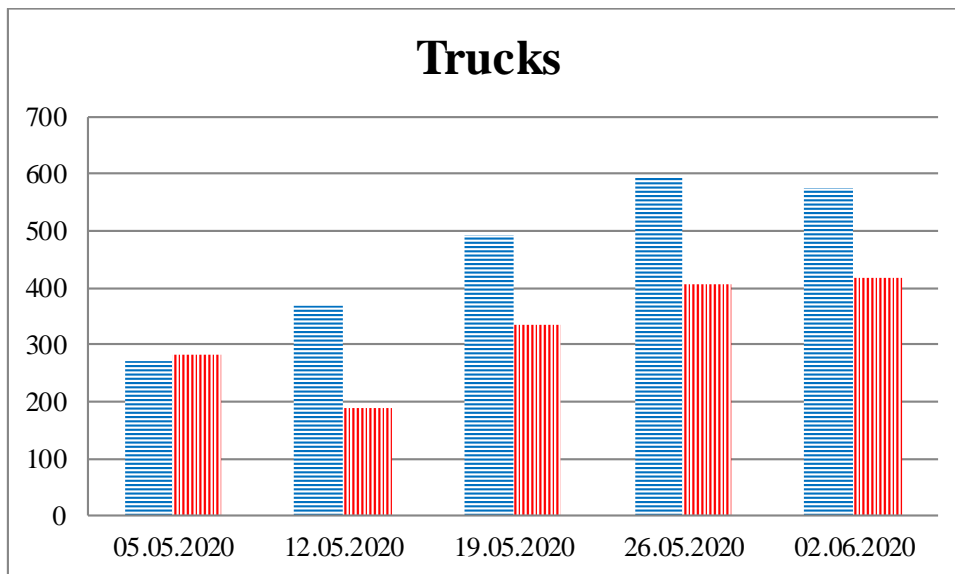

## TRENDS AND FIGURES AT A GLANCE

(For the period from 09:00 on 28 April 2020 to 09:00 on 02 June 2020)<sup>1</sup>

■ to the Russian Federation      ■ to Ukraine

<sup>1</sup>The dates at the bottom of each graph refer to the day when the Weekly Reports were issued and include the observations made during the previous seven days.

**Timetable of the trains heard at the Gukovo BCP**

<b>Date</b>	<b>To RF</b>	<b>To UA</b>
26.05.2020	14:16	12:02 16:38
27.05.2020	17:13 20:21	15:03 19:39
28.05.2020	02:36 14:43 16:30	00:25 13:56 16:56
29.05.2020	02:21 17:56 22:33	15:44 20:12
30.05.2020	07:14 14:12	12:21
31.05.2020	03:40 05:18 13:37 15:46	02:03 03:05 11:38
01.06.2020	10:06 18:26	07:58 12:36 14:52
02.06.2020	05:55	04:10