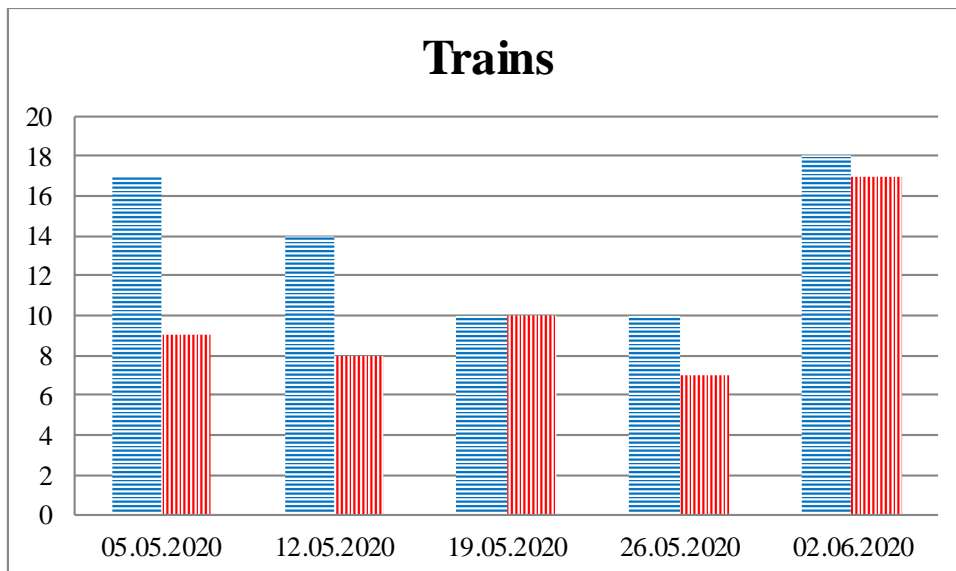

## TRENDS AND FIGURES AT A GLANCE

(For the period from 09:00 on 28 April 2020 to 09:00 on 02 June 2020)<sup>1</sup>

■ to the Russian Federation      ■ to Ukraine

<sup>1</sup>The dates at the bottom of each graph refer to the day when the Weekly Reports were issued and include the observations made during the previous seven days.

**Timetable of the trains heard at the Gukovo BCP**

<b>Date</b>	<b>To RF</b>	<b>To UA</b>
26.05.2020	14:16	12:02 16:38
27.05.2020	17:13 20:21	15:03 19:39
28.05.2020	02:36 14:43 16:30	00:25 13:56 16:56
29.05.2020	02:21 17:56 22:33	15:44 20:12
30.05.2020	07:14 14:12	12:21
31.05.2020	03:40 05:18 13:37 15:46	02:03 03:05 11:38
01.06.2020	10:06 18:26	07:58 12:36 14:52
02.06.2020	05:55	04:10