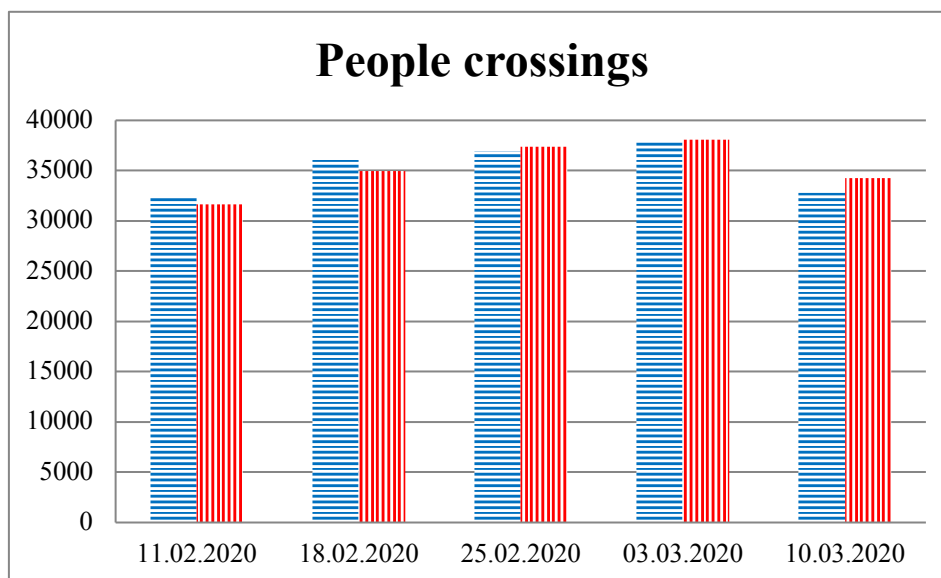

## TRENDS AND FIGURES AT A GLANCE

(For the period from 09:00 on 04 February 2020 to 09:00 on 10 March 2020)<sup>1</sup>

to the Russian Federation      to Ukraine

<sup>1</sup> The dates at the bottom of each graph refer to the day when the Weekly Reports were issued and include the observations made during the previous seven days.

### Timetable of the trains heard at the Gukovo BCP

Date	To RF	To UA
03.03.2020	12:38 23:46	12:00
04.03.2020	09:10 16:28	14:32
05.03.2020	07:28 14 :28	05:17 12:38
06.03.2020	10:28 17:27	08:55 12:34 22:47
07.03.2020	09:47	-
08.03.2020	09:30 16:26 17:51	04:55
09.03.2020	11:56 19:52	09:32