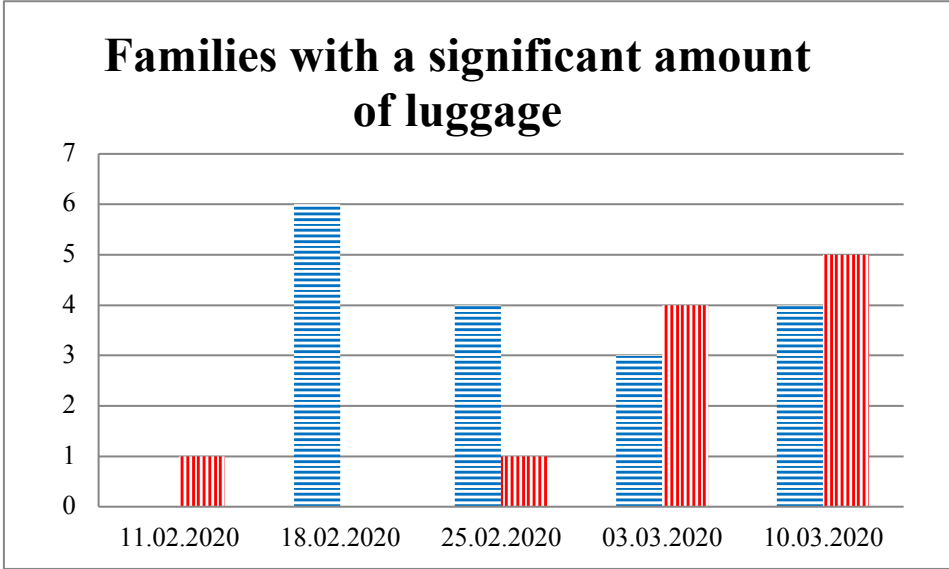

## TRENDS AND FIGURES AT A GLANCE

(For the period from 09:00 on 04 February 2020 to 09:00 on 10 March 2020)<sup>1</sup>

to the Russian Federation      to Ukraine

<sup>1</sup> The dates at the bottom of each graph refer to the day when the Weekly Reports were issued and include the observations made during the previous seven days.

### Timetable of the trains heard at the Gukovo BCP

Date	To RF	To UA
03.03.2020	12:38 23:46	12:00
04.03.2020	09:10 16:28	14:32
05.03.2020	07:28 14 :28	05:17 12:38
06.03.2020	10:28 17:27	08:55 12:34 22:47
07.03.2020	09:47	-
08.03.2020	09:30 16:26 17:51	04:55
09.03.2020	11:56 19:52	09:32