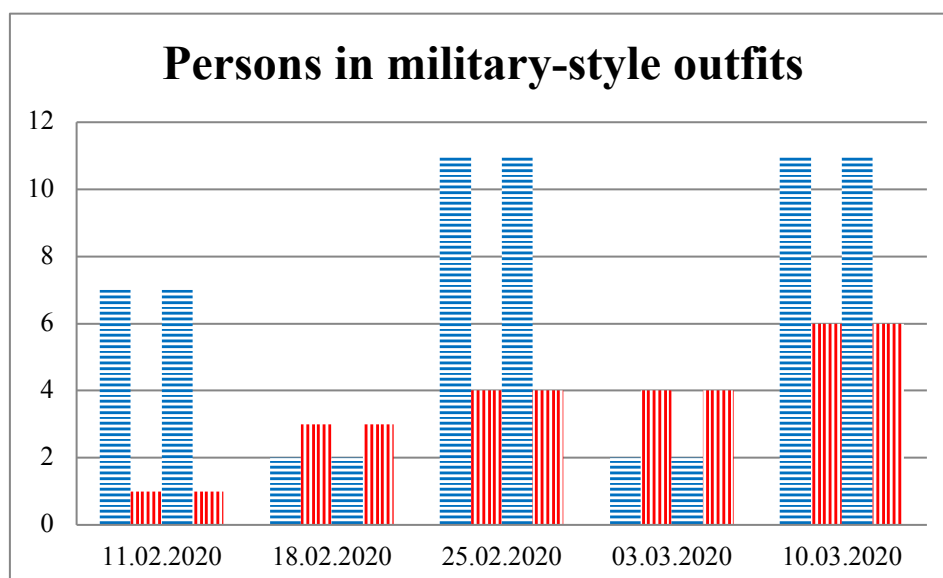

## TRENDS AND FIGURES AT A GLANCE

(For the period from 09:00 on 04 February 2020 to 09:00 on 10 March 2020)<sup>1</sup>

to the Russian Federation      to Ukraine

<sup>1</sup> The dates at the bottom of each graph refer to the day when the Weekly Reports were issued and include the observations made during the previous seven days.