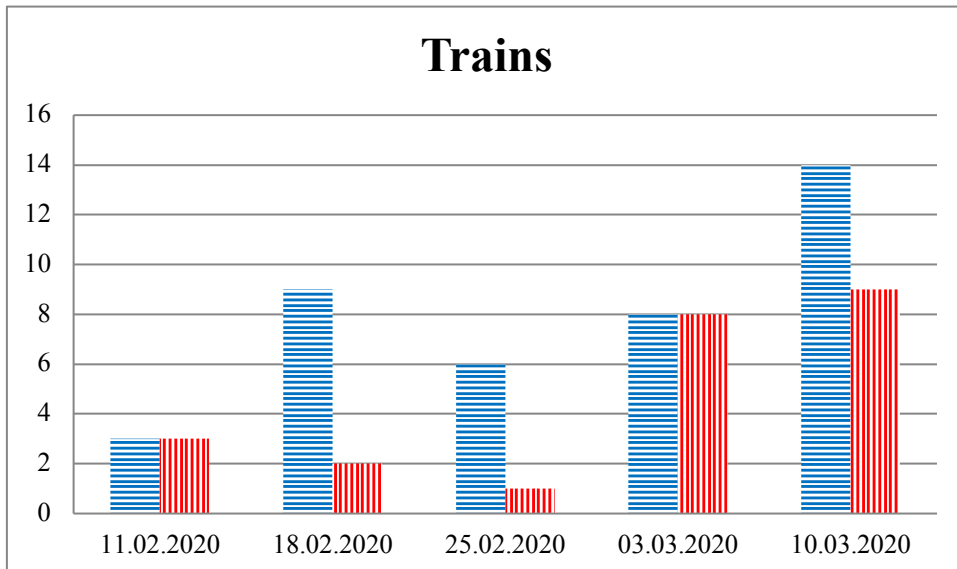

## TRENDS AND FIGURES AT A GLANCE

(For the period from 09:00 on 04 February 2020 to 09:00 on 10 March 2020)<sup>1</sup>

to the Russian Federation      to Ukraine

<sup>1</sup> The dates at the bottom of each graph refer to the day when the Weekly Reports were issued and include the observations made during the previous seven days.

### Timetable of the trains heard at the Gukovo BCP

Date	To RF	To UA
03.03.2020	12:38 23:46	12:00
04.03.2020	09:10 16:28	14:32
05.03.2020	07:28 14 :28	05:17 12:38
06.03.2020	10:28 17:27	08:55 12:34 22:47
07.03.2020	09:47	-
08.03.2020	09:30 16:26 17:51	04:55
09.03.2020	11:56 19:52	09:32