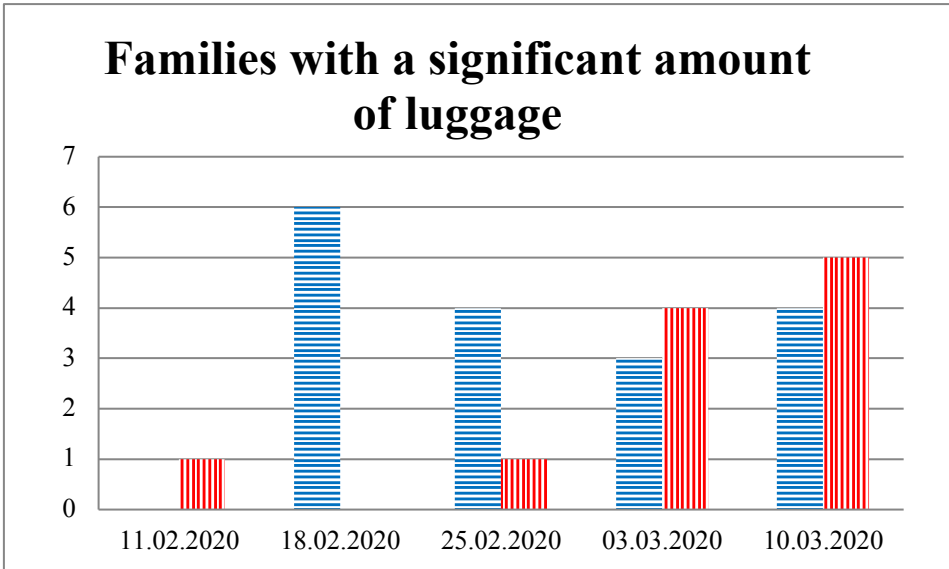

## TRENDS AND FIGURES AT A GLANCE

(For the period from 09:00 on 04 February 2020 to 09:00 on 10 March 2020)<sup>1</sup>

to the Russian Federation      to Ukraine

<sup>1</sup> The dates at the bottom of each graph refer to the day when the Weekly Reports were issued and include the observations made during the previous seven days.

### Timetable of the trains heard at the Gukovo BCP

Date	To RF	To UA
03.03.2020	12:38 23:46	12:00
04.03.2020	09:10 16:28	14:32
05.03.2020	07:28 14 :28	05:17 12:38
06.03.2020	10:28 17:27	08:55 12:34 22:47
07.03.2020	09:47	-
08.03.2020	09:30 16:26 17:51	04:55
09.03.2020	11:56 19:52	09:32