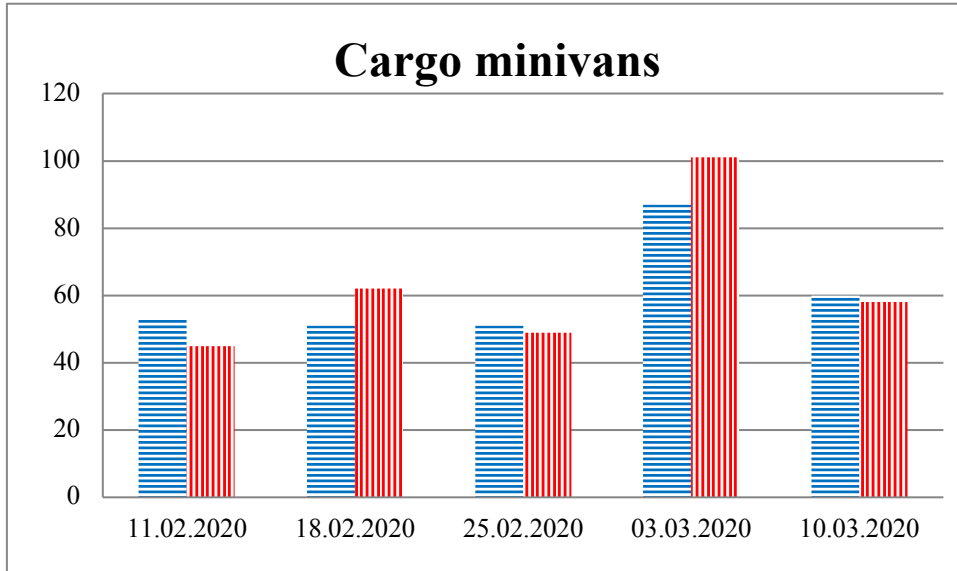

## TRENDS AND FIGURES AT A GLANCE

(For the period from 09:00 on 04 February 2020 to 09:00 on 10 March 2020)<sup>1</sup>

to the Russian Federation      to Ukraine

<sup>1</sup> The dates at the bottom of each graph refer to the day when the Weekly Reports were issued and include the observations made during the previous seven days.

### Timetable of the trains heard at the Gukovo BCP

Date	To RF	To UA
03.03.2020	12:38 23:46	12:00
04.03.2020	09:10 16:28	14:32
05.03.2020	07:28 14 :28	05:17 12:38
06.03.2020	10:28 17:27	08:55 12:34 22:47
07.03.2020	09:47	-
08.03.2020	09:30 16:26 17:51	04:55
09.03.2020	11:56 19:52	09:32