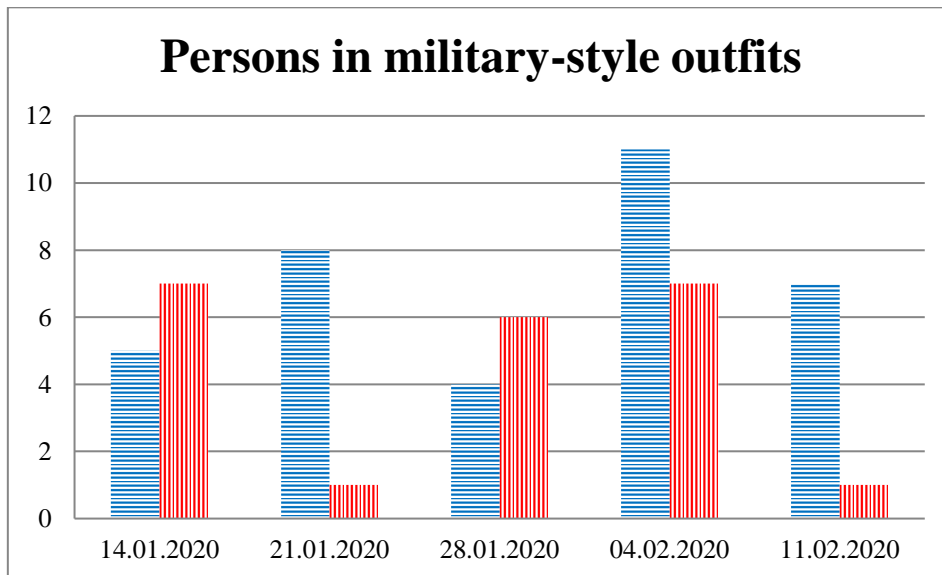

TRENDS AND FIGURES AT A GLANCE

(For the period from 09:00 on 07 January 2020 to 09:00 on 11 February 2020)¹

■ to the Russian Federation ■ to Ukraine

¹ The dates at the bottom of each graph refer to the day when the Weekly Reports were issued and include the observations made during the previous seven days.