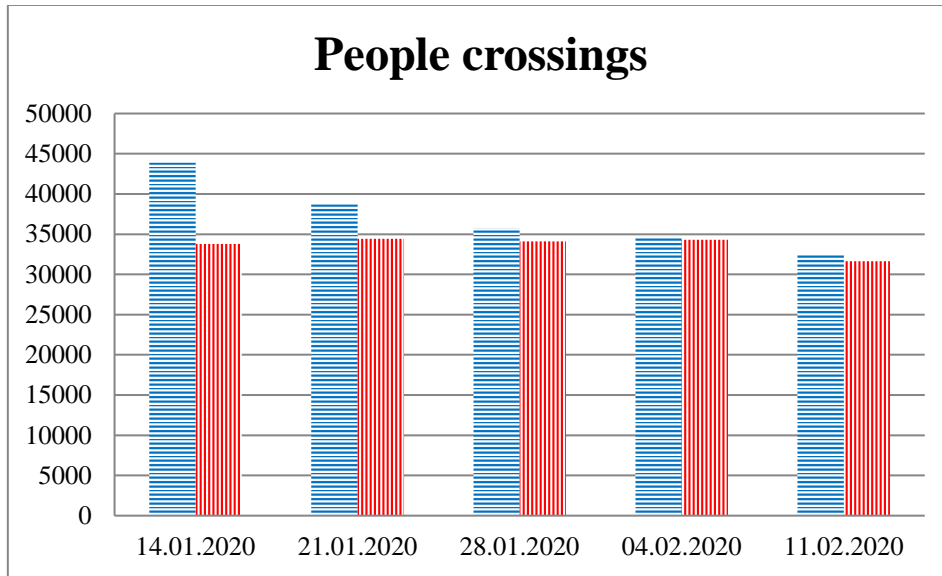

TRENDS AND FIGURES AT A GLANCE

(For the period from 09:00 on 07 January 2020 to 09:00 on 11 February 2020)¹

■ to the Russian Federation ■ to Ukraine

¹ The dates at the bottom of each graph refer to the day when the Weekly Reports were issued and include the observations made during the previous seven days.

Timetable of the trains heard at the Gukovo BCP

Date	To RF	To UA
04.02.2020	15:16 16:05	12:43 14:47
05.02.2020		
06.02.2020		
07.02.2020		
08.02.2020		
09.02.2020		
10.02.2020	16:10	
11.02.2020		00 :56