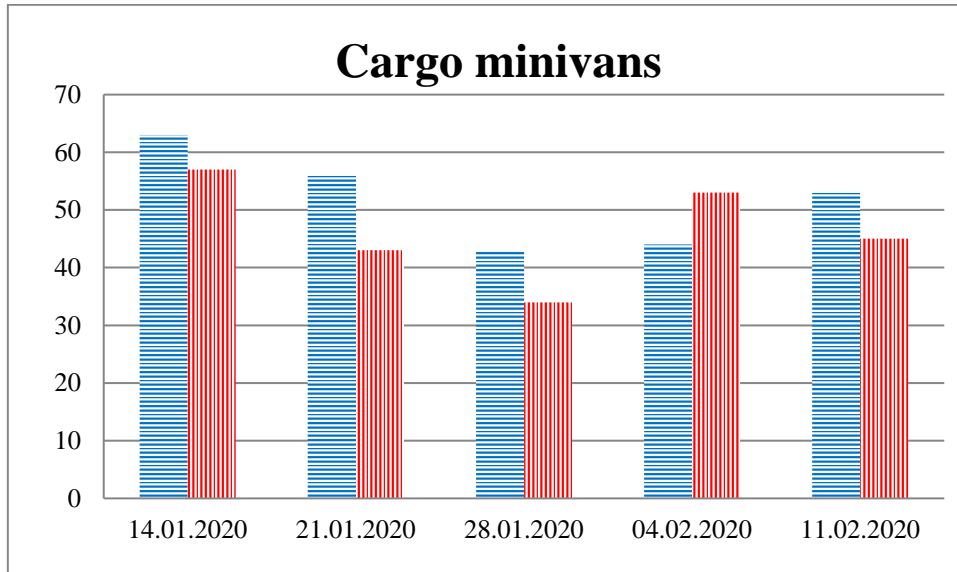

TRENDS AND FIGURES AT A GLANCE

(For the period from 09:00 on 07 January 2020 to 09:00 on 11 February 2020)¹

■ to the Russian Federation ■ to Ukraine

¹ The dates at the bottom of each graph refer to the day when the Weekly Reports were issued and include the observations made during the previous seven days.

Timetable of the trains heard at the Gukovo BCP

Date	To RF	To UA
04.02.2020	15:16 16:05	12:43 14:47
05.02.2020		
06.02.2020		
07.02.2020		
08.02.2020		
09.02.2020		
10.02.2020	16:10	
11.02.2020		00 :56