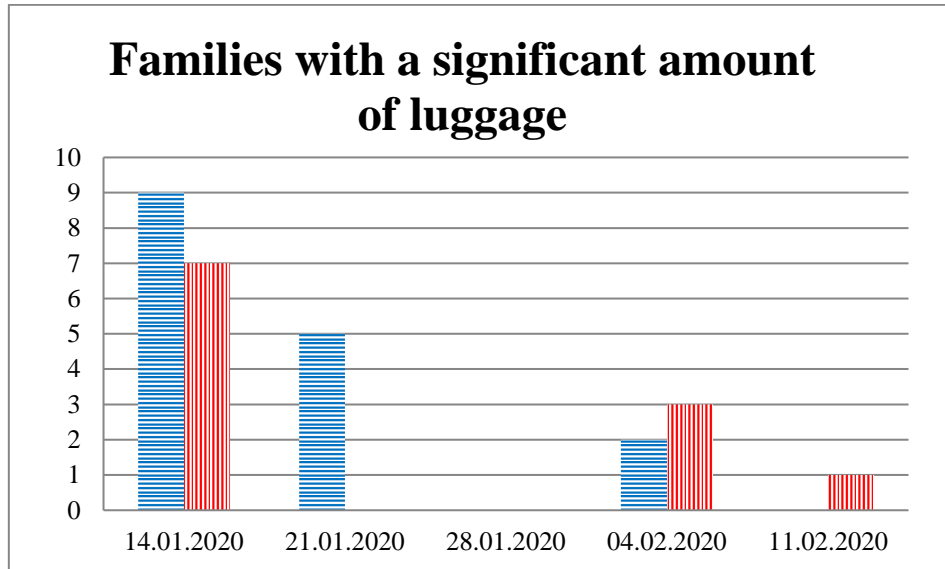

TRENDS AND FIGURES AT A GLANCE

(For the period from 09:00 on 07 January 2020 to 09:00 on 11 February 2020)¹

■ to the Russian Federation ■ to Ukraine

¹ The dates at the bottom of each graph refer to the day when the Weekly Reports were issued and include the observations made during the previous seven days.

Timetable of the trains heard at the Gukovo BCP

Date	To RF	To UA
04.02.2020	15:16 16:05	12:43 14:47
05.02.2020		
06.02.2020		
07.02.2020		
08.02.2020		
09.02.2020		
10.02.2020	16:10	
11.02.2020		00 :56