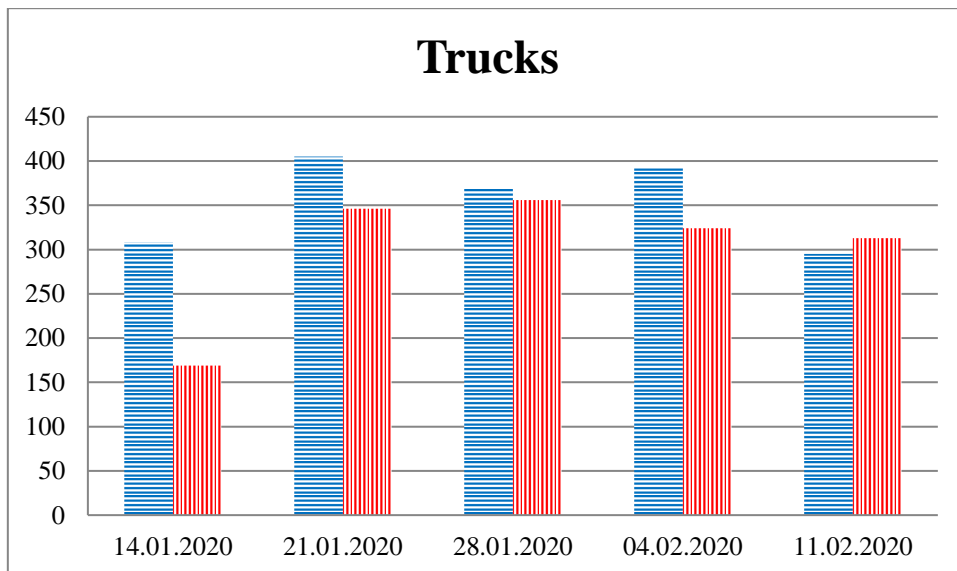

TRENDS AND FIGURES AT A GLANCE

(For the period from 09:00 on 07 January 2020 to 09:00 on 11 February 2020)¹

■ to the Russian Federation ■ to Ukraine

¹ The dates at the bottom of each graph refer to the day when the Weekly Reports were issued and include the observations made during the previous seven days.

Timetable of the trains heard at the Gukovo BCP

Date	To RF	To UA
04.02.2020	15:16 16:05	12:43 14:47
05.02.2020		
06.02.2020		
07.02.2020		
08.02.2020		
09.02.2020		
10.02.2020	16:10	
11.02.2020		00 :56