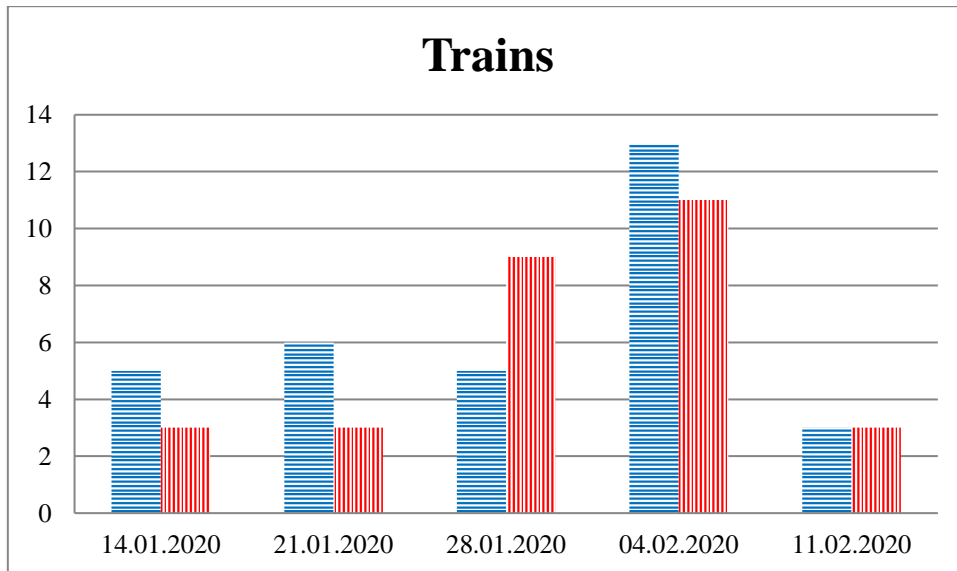

TRENDS AND FIGURES AT A GLANCE

(For the period from 09:00 on 07 January 2020 to 09:00 on 11 February 2020)¹

■ to the Russian Federation ■ to Ukraine

¹ The dates at the bottom of each graph refer to the day when the Weekly Reports were issued and include the observations made during the previous seven days.

Timetable of the trains heard at the Gukovo BCP

Date	To RF	To UA
04.02.2020	15:16 16:05	12:43 14:47
05.02.2020		
06.02.2020		
07.02.2020		
08.02.2020		
09.02.2020		
10.02.2020	16:10	
11.02.2020		00 :56