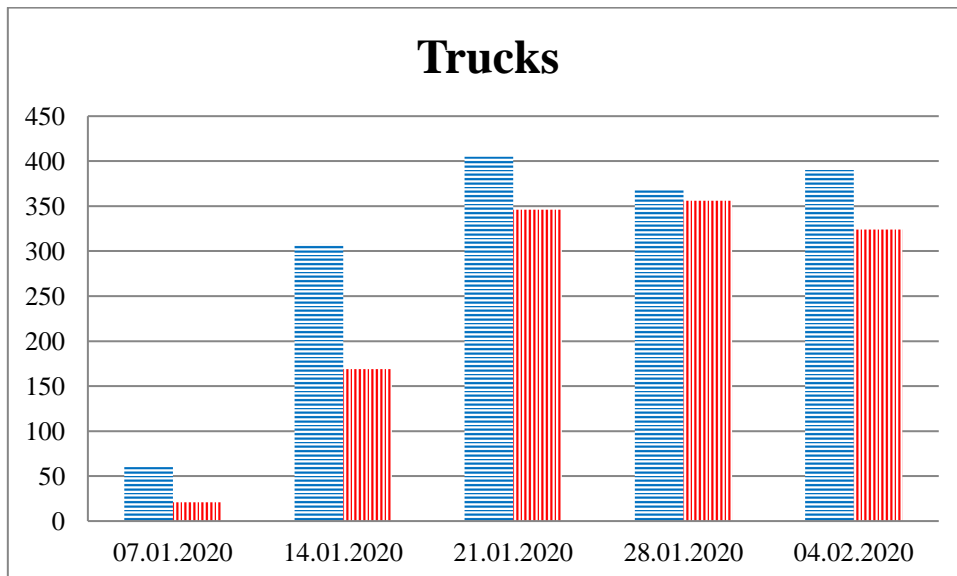

TRENDS AND FIGURES AT A GLANCE

(For the period from 09:00 on 31 December 2019 to 09:00 on 04 February 2020)¹

■ to the Russian Federation ■ to Ukraine

¹ The dates at the bottom of each graph refer to the day when the Weekly Reports were issued and include the observations made during the previous seven days.

Timetable of the trains heard at the Gukovo BCP

Date	To RF	To UA
28/01/2020	13:20 19:00	21:55
29/01/2020	13:11	11:36 20:49
30/01/2020		13:06 21:50
31/01/2020	00:34 02:27 16:34	14:01 15:22
01/02/2020	07:03	
02/02/2020	13:59 15:52 20:36	00:04 16:23
03/02/2020	13:12 18:21 22:05	12:15 16:31
04/02/2020		