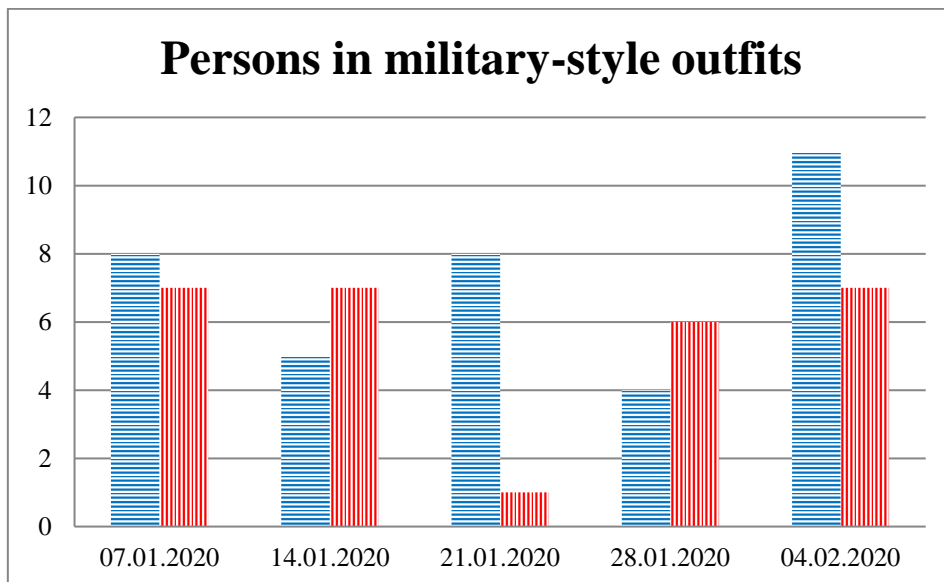

TRENDS AND FIGURES AT A GLANCE

(For the period from 09:00 on 31 December 2019 to 09:00 on 04 February 2020)¹

■ to the Russian Federation ■ to Ukraine

¹ The dates at the bottom of each graph refer to the day when the Weekly Reports were issued and include the observations made during the previous seven days.