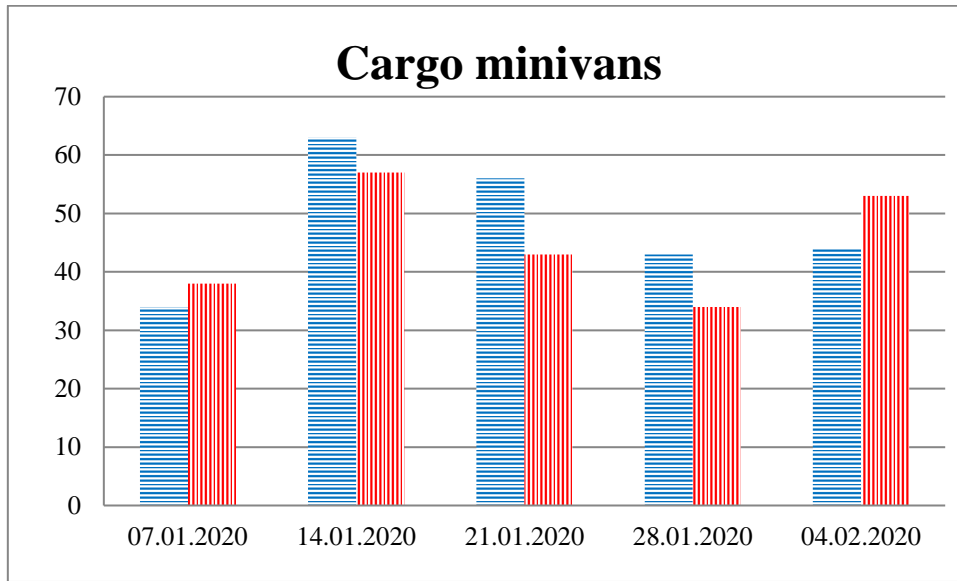

TRENDS AND FIGURES AT A GLANCE

(For the period from 09:00 on 31 December 2019 to 09:00 on 04 February 2020)¹

■ to the Russian Federation ■ to Ukraine

¹ The dates at the bottom of each graph refer to the day when the Weekly Reports were issued and include the observations made during the previous seven days.

Timetable of the trains heard at the Gukovo BCP

Date	To RF	To UA
28/01/2020	13:20 19:00	21:55
29/01/2020	13:11	11:36 20:49
30/01/2020		13:06 21:50
31/01/2020	00:34 02:27 16:34	14:01 15:22
01/02/2020	07:03	
02/02/2020	13:59 15:52 20:36	00:04 16:23
03/02/2020	13:12 18:21 22:05	12:15 16:31
04/02/2020		