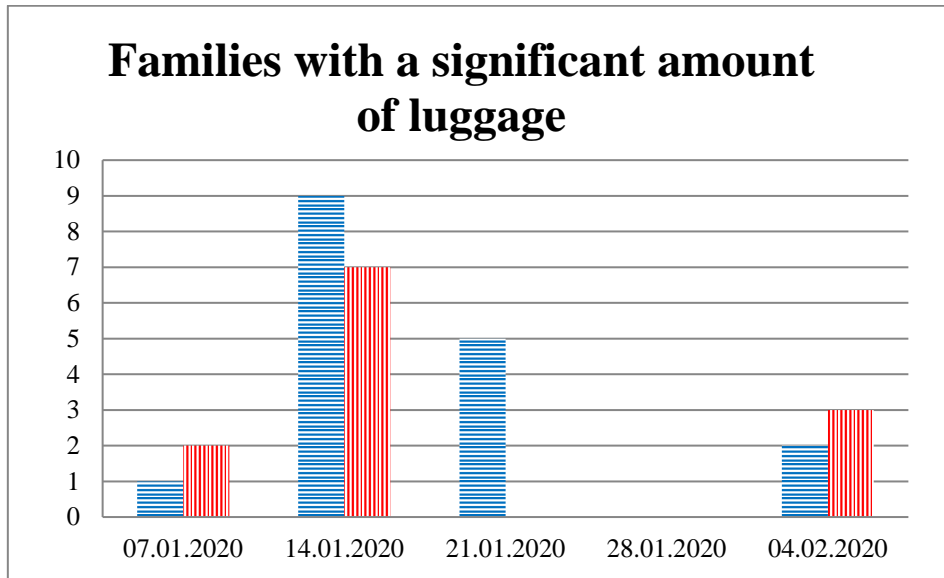

TRENDS AND FIGURES AT A GLANCE

(For the period from 09:00 on 31 December 2019 to 09:00 on 04 February 2020)¹

■ to the Russian Federation ■ to Ukraine

¹ The dates at the bottom of each graph refer to the day when the Weekly Reports were issued and include the observations made during the previous seven days.

Timetable of the trains heard at the Gukovo BCP

Date	To RF	To UA
28/01/2020	13:20 19:00	21:55
29/01/2020	13:11	11:36 20:49
30/01/2020		13:06 21:50
31/01/2020	00:34 02:27 16:34	14:01 15:22
01/02/2020	07:03	
02/02/2020	13:59 15:52 20:36	00:04 16:23
03/02/2020	13:12 18:21 22:05	12:15 16:31
04/02/2020		