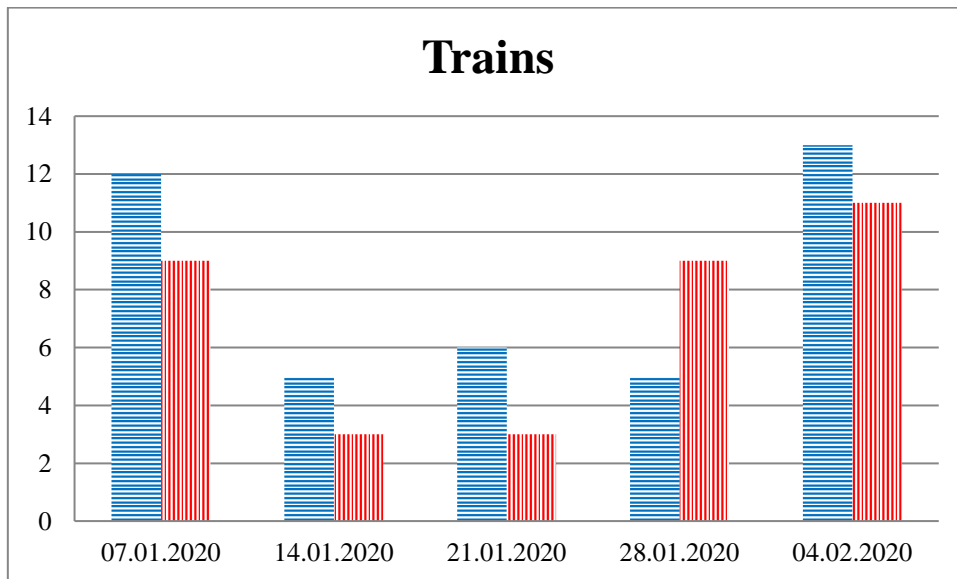

TRENDS AND FIGURES AT A GLANCE

(For the period from 09:00 on 31 December 2019 to 09:00 on 04 February 2020)¹

■ to the Russian Federation ■ to Ukraine

¹ The dates at the bottom of each graph refer to the day when the Weekly Reports were issued and include the observations made during the previous seven days.

Timetable of the trains heard at the Gukovo BCP

Date	To RF	To UA
28/01/2020	13:20 19:00	21:55
29/01/2020	13:11	11:36 20:49
30/01/2020		13:06 21:50
31/01/2020	00:34 02:27 16:34	14:01 15:22
01/02/2020	07:03	
02/02/2020	13:59 15:52 20:36	00:04 16:23
03/02/2020	13:12 18:21 22:05	12:15 16:31
04/02/2020		