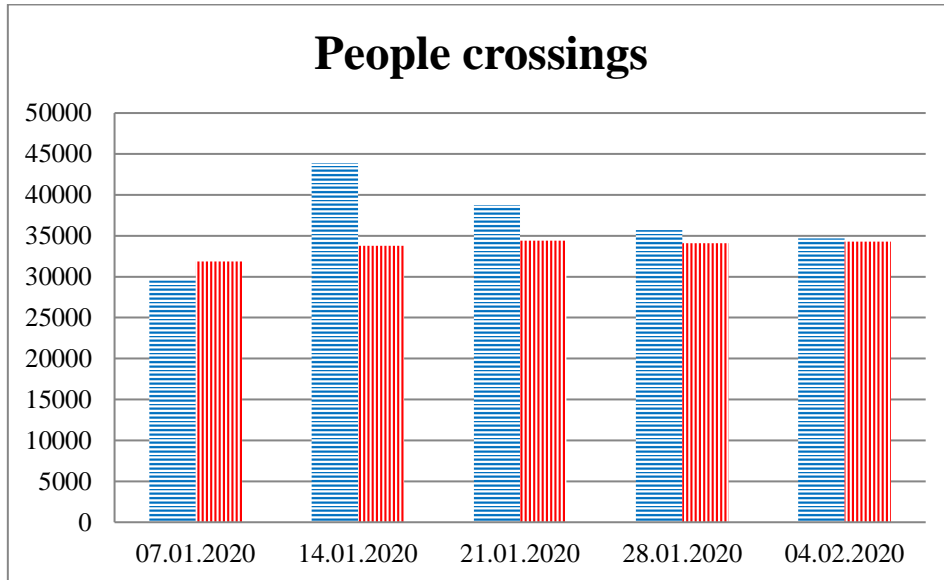

TRENDS AND FIGURES AT A GLANCE

(For the period from 09:00 on 31 December 2019 to 09:00 on 04 February 2020)¹

■ to the Russian Federation ■ to Ukraine

¹ The dates at the bottom of each graph refer to the day when the Weekly Reports were issued and include the observations made during the previous seven days.

Timetable of the trains heard at the Gukovo BCP

Date	To RF	To UA
28/01/2020	13:20 19:00	21:55
29/01/2020	13:11	11:36 20:49
30/01/2020		13:06 21:50
31/01/2020	00:34 02:27 16:34	14:01 15:22
01/02/2020	07:03	
02/02/2020	13:59 15:52 20:36	00:04 16:23
03/02/2020	13:12 18:21 22:05	12:15 16:31
04/02/2020		