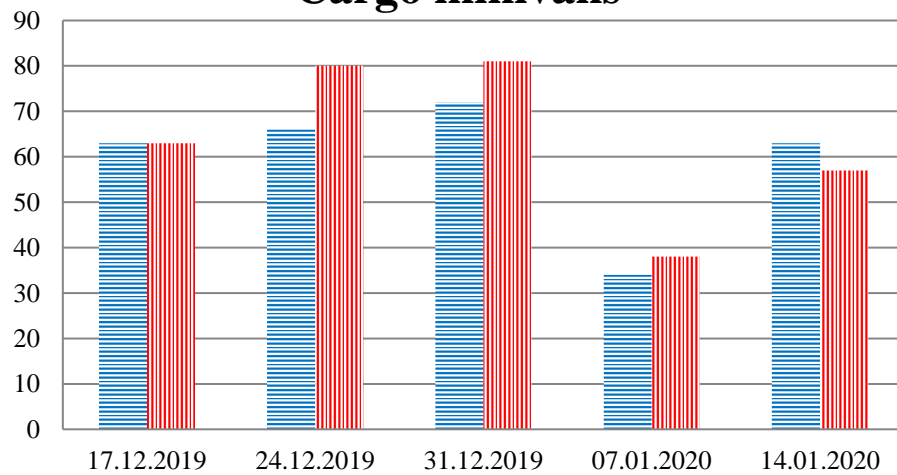

TRENDS AND FIGURES AT A GLANCE

(For the period from 09:00 on 10 December to 09:00 on 14 January 2020)¹

■ to the Russian Federation ■ to Ukraine

¹ The dates at the bottom of each graph refer to the day when the Weekly Reports were issued and include the observations made during the previous seven days.

Families with a significant amount of luggage

Trucks

Cargo minivans

Timetable of the trains heard at the Gukovo BCP

Date	To RF	To UA
07/01/2020		
08/01/2020	01:25	03:37
09/01/2020		
10/01/2020	03:15 09:59	
11/01/2020		
12/01/2020		
13/01/2020	03:51 22:47	05:32 14:18
14/01/2020		