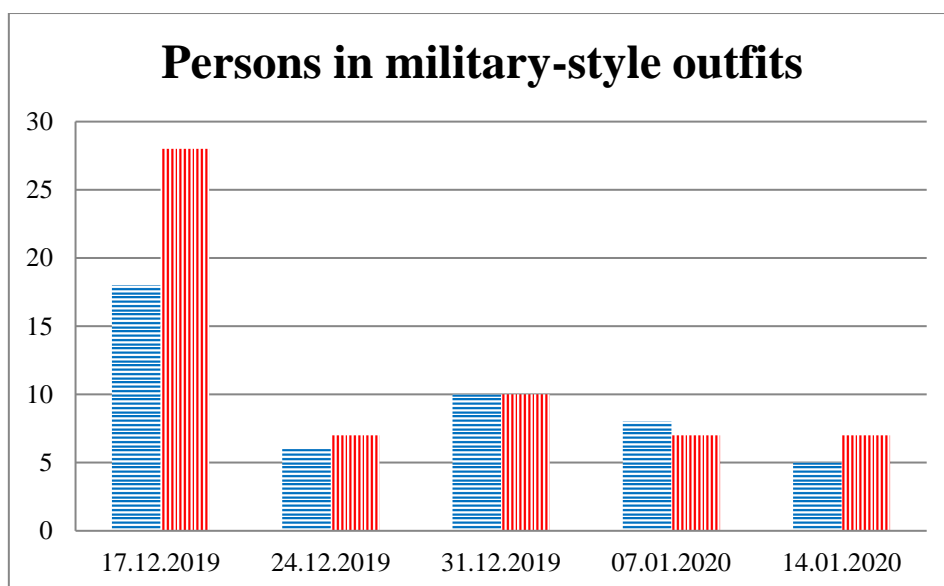

TRENDS AND FIGURES AT A GLANCE

(For the period from 09:00 on 10 December to 09:00 on 14 January 2020)¹

■ to the Russian Federation ■ to Ukraine

¹ The dates at the bottom of each graph refer to the day when the Weekly Reports were issued and include the observations made during the previous seven days.

Families with a significant amount of luggage

Trucks

Cargo minivans

Timetable of the trains heard at the Gukovo BCP

Date	To RF	To UA
07/01/2020		
08/01/2020	01:25	03:37
09/01/2020		
10/01/2020	03:15 09:59	
11/01/2020		
12/01/2020		
13/01/2020	03:51 22:47	05:32 14:18
14/01/2020		