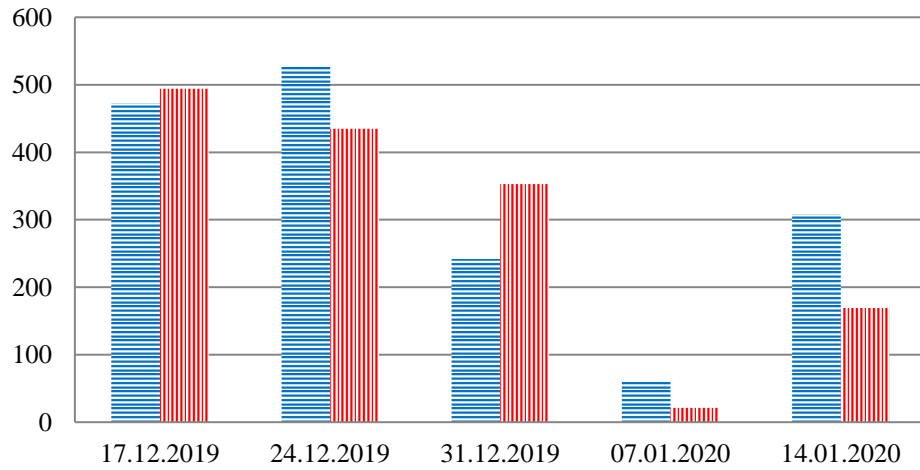

TRENDS AND FIGURES AT A GLANCE

(For the period from 09:00 on 10 December to 09:00 on 14 January 2020)¹

■ to the Russian Federation ■ to Ukraine

¹ The dates at the bottom of each graph refer to the day when the Weekly Reports were issued and include the observations made during the previous seven days.

Families with a significant amount of luggage

Trucks

Cargo minivans

Timetable of the trains heard at the Gukovo BCP

Date	To RF	To UA
07/01/2020		
08/01/2020	01:25	03:37
09/01/2020		
10/01/2020	03:15 09:59	
11/01/2020		
12/01/2020		
13/01/2020	03:51 22:47	05:32 14:18
14/01/2020		