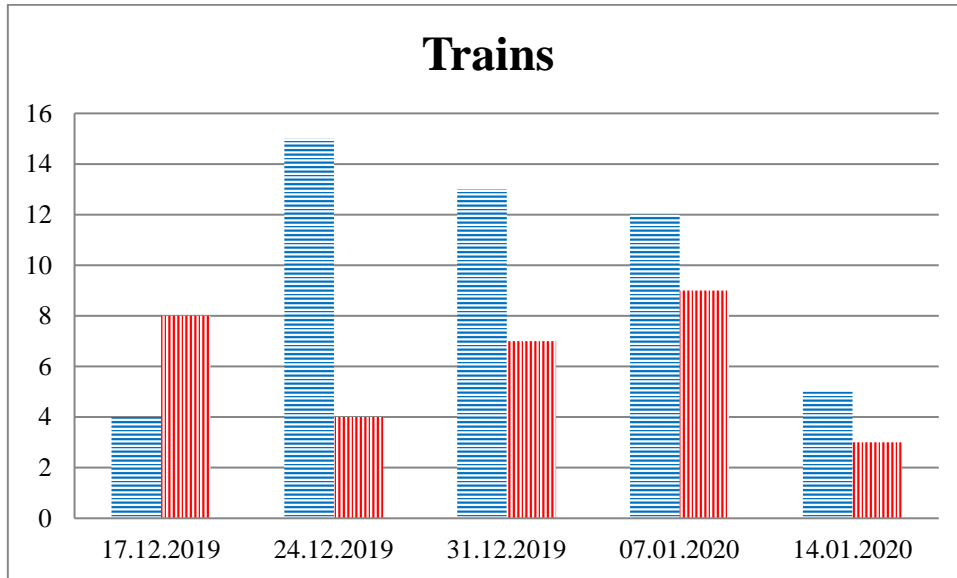

TRENDS AND FIGURES AT A GLANCE

(For the period from 09:00 on 10 December to 09:00 on 14 January 2020)¹

■ to the Russian Federation ■ to Ukraine

¹ The dates at the bottom of each graph refer to the day when the Weekly Reports were issued and include the observations made during the previous seven days.

Families with a significant amount of luggage

Trucks

Cargo minivans

Timetable of the trains heard at the Gukovo BCP

Date	To RF	To UA
07/01/2020		
08/01/2020	01:25	03:37
09/01/2020		
10/01/2020	03:15 09:59	
11/01/2020		
12/01/2020		
13/01/2020	03:51 22:47	05:32 14:18
14/01/2020		