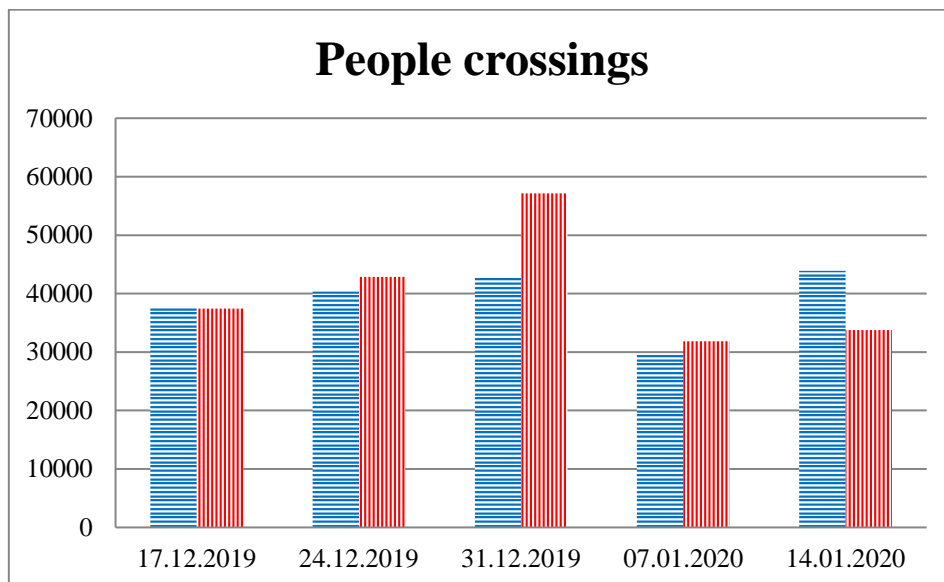

TRENDS AND FIGURES AT A GLANCE

(For the period from 09:00 on 10 December to 09:00 on 14 January 2020)¹

■ to the Russian Federation ■ to Ukraine

¹ The dates at the bottom of each graph refer to the day when the Weekly Reports were issued and include the observations made during the previous seven days.

Families with a significant amount of luggage

Trucks

Cargo minivans

Timetable of the trains heard at the Gukovo BCP

Date	To RF	To UA
07/01/2020		
08/01/2020	01:25	03:37
09/01/2020		
10/01/2020	03:15 09:59	
11/01/2020		
12/01/2020		
13/01/2020	03:51 22:47	05:32 14:18
14/01/2020		