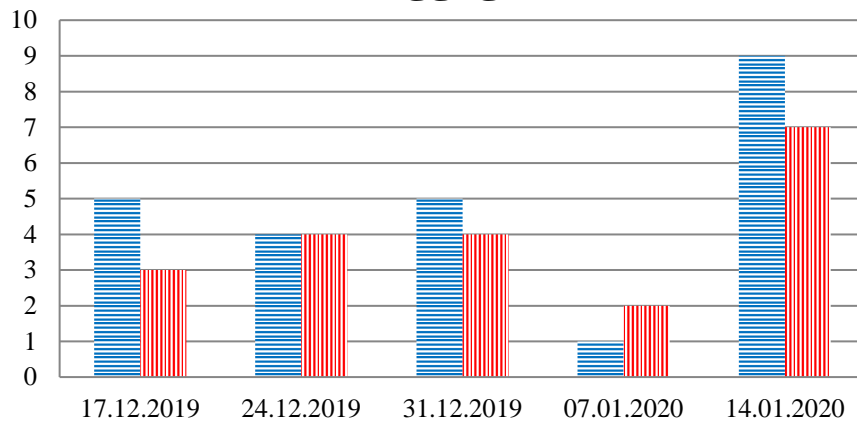

TRENDS AND FIGURES AT A GLANCE

(For the period from 09:00 on 10 December to 09:00 on 14 January 2020)¹

■ to the Russian Federation ■ to Ukraine

¹ The dates at the bottom of each graph refer to the day when the Weekly Reports were issued and include the observations made during the previous seven days.

Families with a significant amount of luggage

Trucks

Cargo minivans

Timetable of the trains heard at the Gukovo BCP

Date	To RF	To UA
07/01/2020		
08/01/2020	01:25	03:37
09/01/2020		
10/01/2020	03:15 09:59	
11/01/2020		
12/01/2020		
13/01/2020	03:51 22:47	05:32 14:18
14/01/2020		