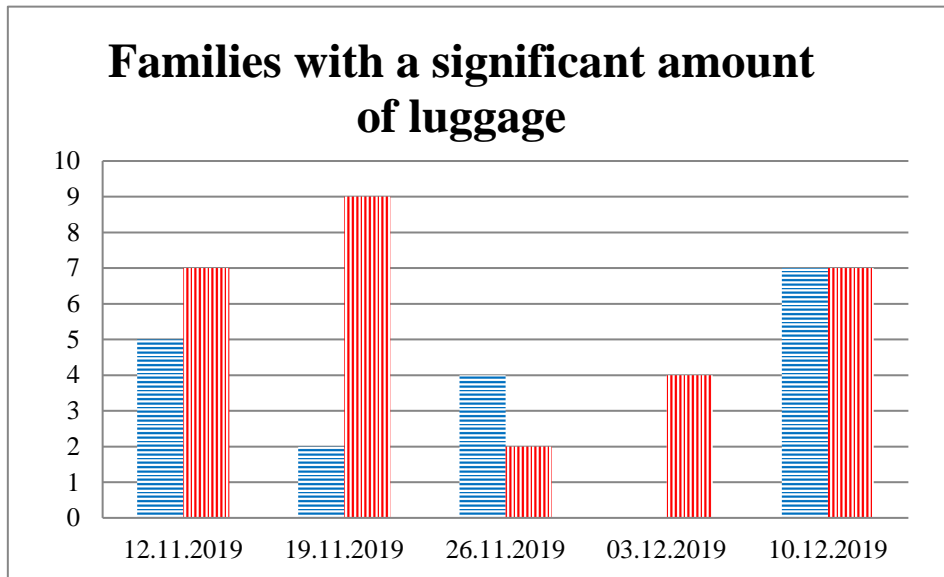

TRENDS AND FIGURES AT A GLANCE

(For the period from 09:00 on 5 November to 09:00 on 10 December 2019)¹

■ to the Russian Federation

■ to Ukraine

¹ The dates at the bottom of each graph refer to the day when the Weekly Reports were issued and include the observations made during the previous seven days.

Timetable of the trains heard at the Gukovo BCP

Date	To RF	To UA
03/12/2019	13:18	-
04/12/2019	15:39	17:32
05/12/2019	15:15	09:18
06/12/2019	21:35	19:45
07/12/2019	21:55	16:41
08/12/2019	21:42	-
09/12/2019	04:50 15:28	-
10/12/2019	-	-