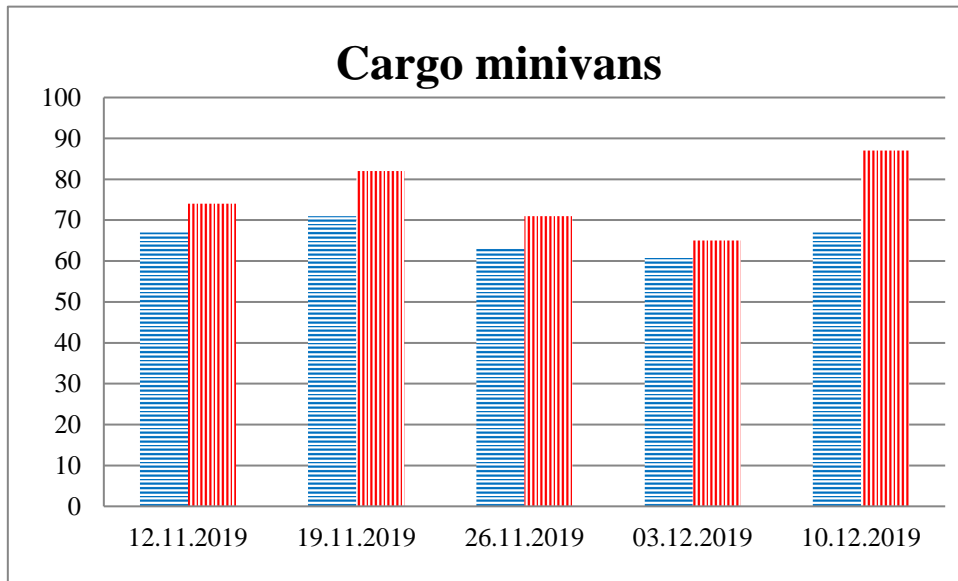

TRENDS AND FIGURES AT A GLANCE

(For the period from 09:00 on 5 November to 09:00 on 10 December 2019)¹

■ to the Russian Federation

■ to Ukraine

¹ The dates at the bottom of each graph refer to the day when the Weekly Reports were issued and include the observations made during the previous seven days.

Timetable of the trains heard at the Gukovo BCP

Date	To RF	To UA
03/12/2019	13:18	-
04/12/2019	15:39	17:32
05/12/2019	15:15	09:18
06/12/2019	21:35	19:45
07/12/2019	21:55	16:41
08/12/2019	21:42	-
09/12/2019	04:50 15:28	-
10/12/2019	-	-