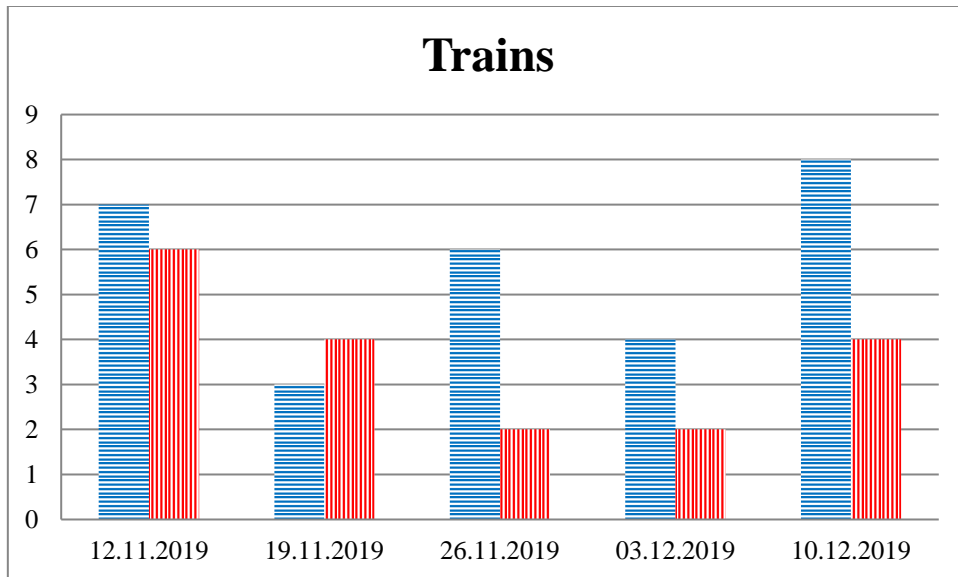

TRENDS AND FIGURES AT A GLANCE

(For the period from 09:00 on 5 November to 09:00 on 10 December 2019)¹

■ to the Russian Federation

■ to Ukraine

¹ The dates at the bottom of each graph refer to the day when the Weekly Reports were issued and include the observations made during the previous seven days.

Timetable of the trains heard at the Gukovo BCP

Date	To RF	To UA
03/12/2019	13:18	-
04/12/2019	15:39	17:32
05/12/2019	15:15	09:18
06/12/2019	21:35	19:45
07/12/2019	21:55	16:41
08/12/2019	21:42	-
09/12/2019	04:50 15:28	-
10/12/2019	-	-