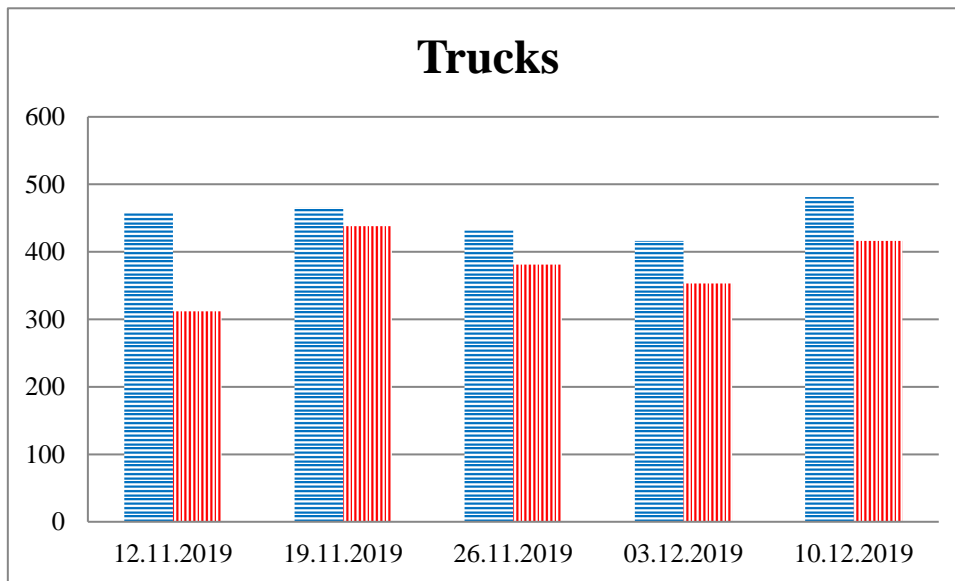

TRENDS AND FIGURES AT A GLANCE

(For the period from 09:00 on 5 November to 09:00 on 10 December 2019)¹

■ to the Russian Federation

■ to Ukraine

¹ The dates at the bottom of each graph refer to the day when the Weekly Reports were issued and include the observations made during the previous seven days.

Timetable of the trains heard at the Gukovo BCP

Date	To RF	To UA
03/12/2019	13:18	-
04/12/2019	15:39	17:32
05/12/2019	15:15	09:18
06/12/2019	21:35	19:45
07/12/2019	21:55	16:41
08/12/2019	21:42	-
09/12/2019	04:50 15:28	-
10/12/2019	-	-