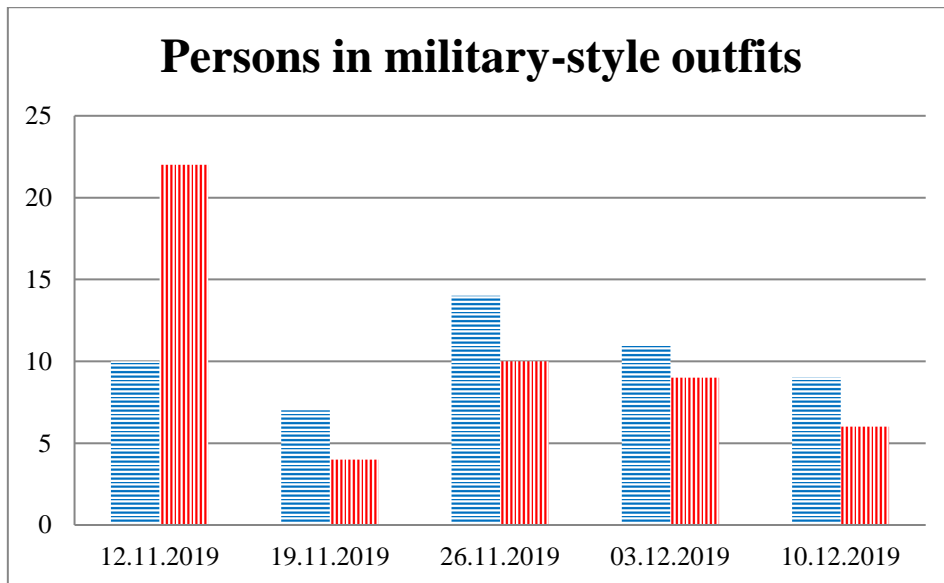

TRENDS AND FIGURES AT A GLANCE

(For the period from 09:00 on 5 November to 09:00 on 10 December 2019)¹

■ to the Russian Federation

■ to Ukraine

¹ The dates at the bottom of each graph refer to the day when the Weekly Reports were issued and include the observations made during the previous seven days.

Timetable of the trains heard at the Gukovo BCP

Date	To RF	To UA
03/12/2019	13:18	-
04/12/2019	15:39	17:32
05/12/2019	15:15	09:18
06/12/2019	21:35	19:45
07/12/2019	21:55	16:41
08/12/2019	21:42	-
09/12/2019	04:50 15:28	-
10/12/2019	-	-