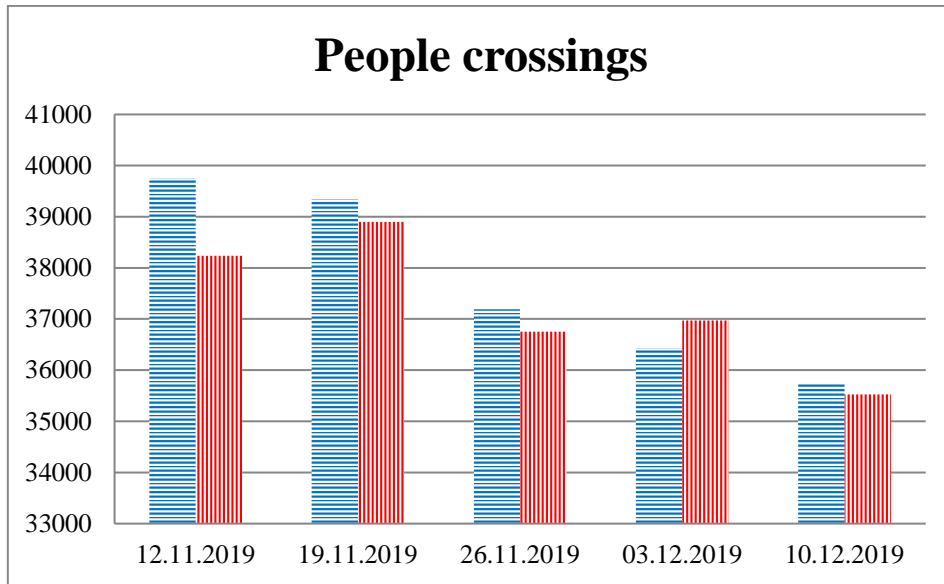

TRENDS AND FIGURES AT A GLANCE

(For the period from 09:00 on 5 November to 09:00 on 10 December 2019)¹

■ to the Russian Federation

■ to Ukraine

¹ The dates at the bottom of each graph refer to the day when the Weekly Reports were issued and include the observations made during the previous seven days.

Timetable of the trains heard at the Gukovo BCP

Date	To RF	To UA
03/12/2019	13:18	-
04/12/2019	15:39	17:32
05/12/2019	15:15	09:18
06/12/2019	21:35	19:45
07/12/2019	21:55	16:41
08/12/2019	21:42	-
09/12/2019	04:50 15:28	-
10/12/2019	-	-