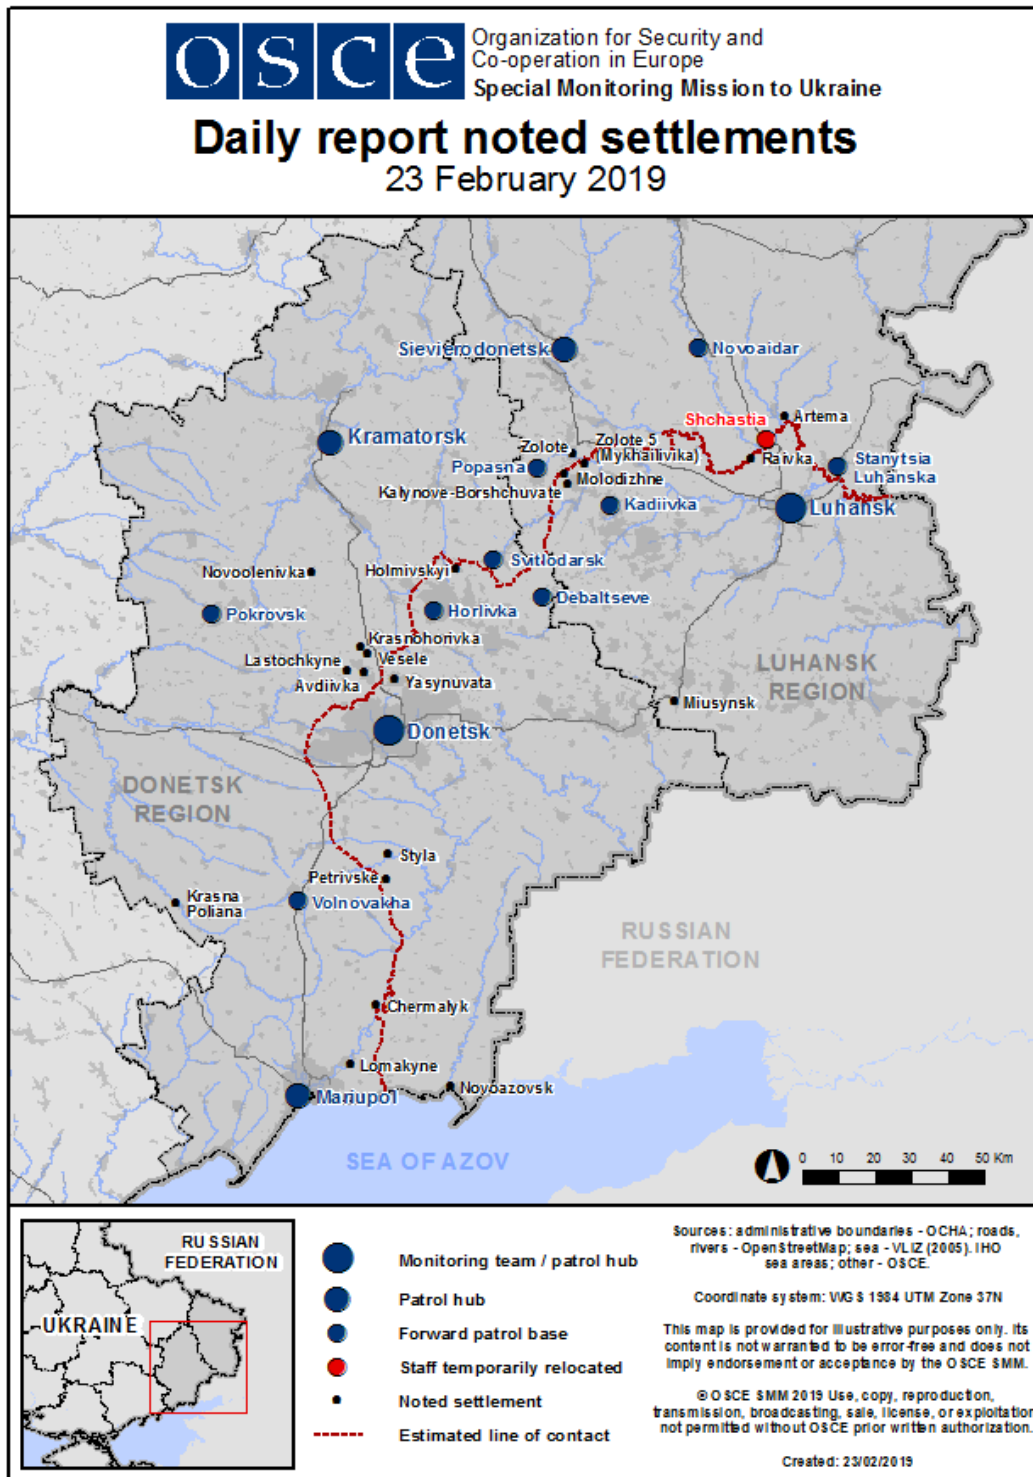

Map of Donetsk and Luhansk regions²

² The SMM is deployed to ten locations throughout Ukraine – Kherson, Odessa, Lviv, Ivano-Frankivsk, Kharkiv, Donetsk, Dnipro, Chernivtsi, Luhansk and Kyiv – as per Permanent Council Decision 1117 of 21 March 2014. This map of eastern Ukraine is meant for illustrative purposes and indicates locations mentioned in the report, as well as those where the SMM has offices (monitoring teams, patrol hubs, and forward patrol bases) in Donetsk and Luhansk regions. (In red: forward patrol bases from which SMM staff has temporarily relocated based on recommendations of security experts from participating States as well as SMM security considerations).