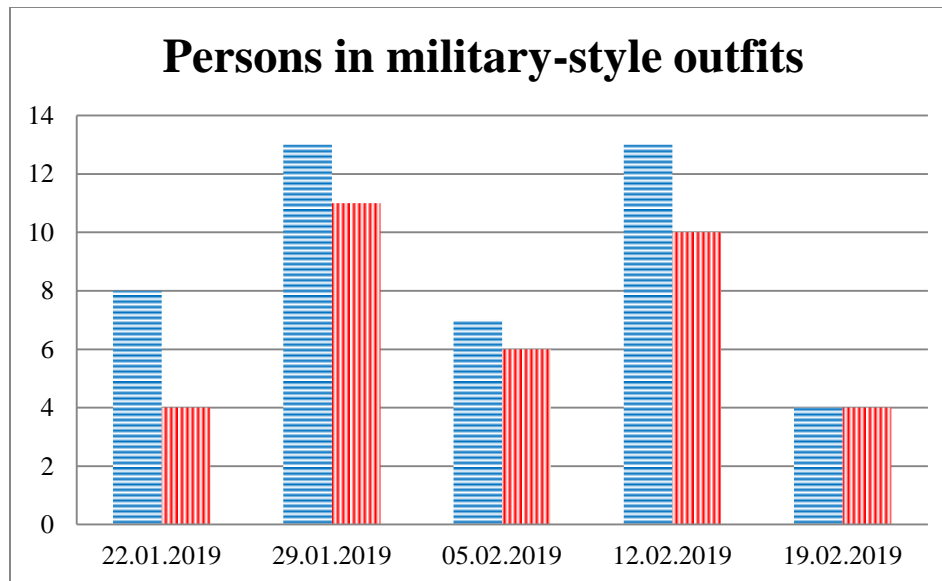

## TRENDS AND FIGURES AT A GLANCE

(For the period from 09:00 on 15 January 2019 to 09:00 on 19 February 2019)<sup>1</sup>

■ to the Russian Federation      ■ to Ukraine

<sup>1</sup> The dates at the bottom of each graph refer to the day when the Weekly Reports were issued and include the observations made during the previous seven days.

### Families with a significant amount of luggage