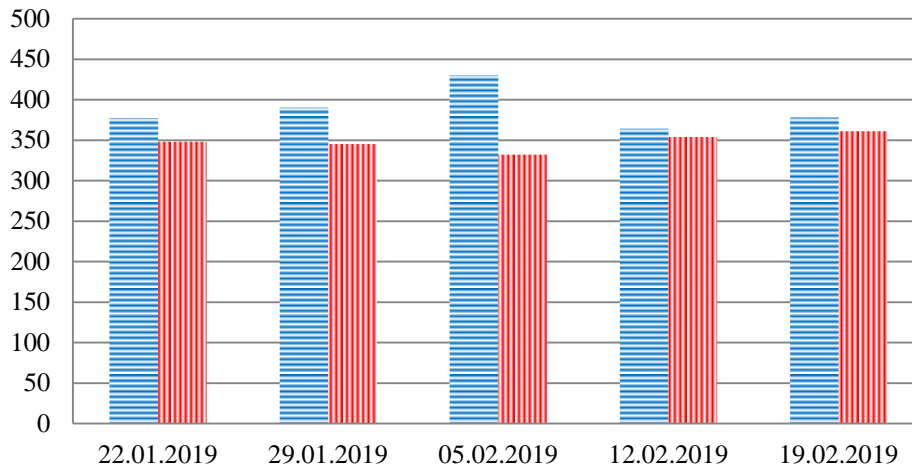

Families with a significant amount of luggage

Trucks