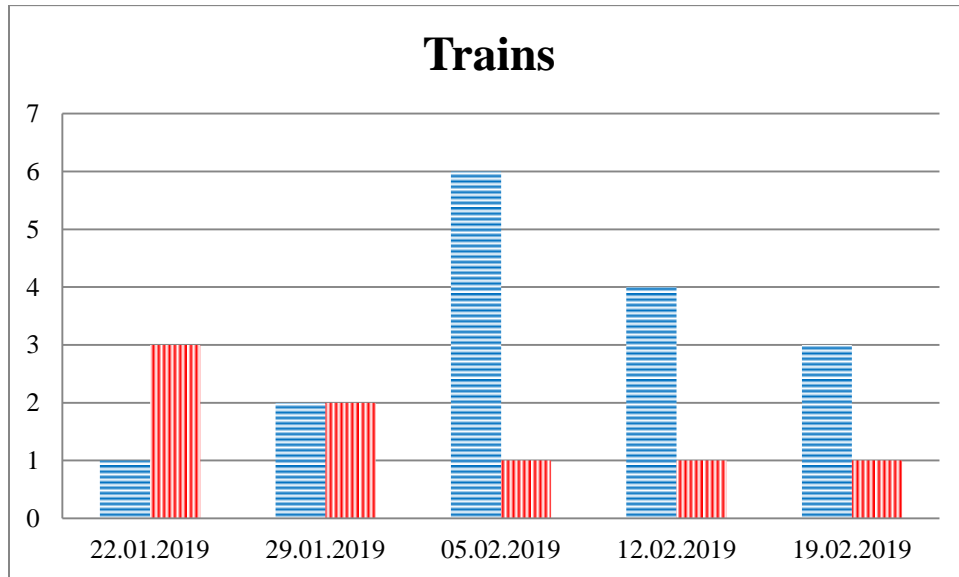

## TRENDS AND FIGURES AT A GLANCE

(For the period from 09:00 on 15 January 2019 to 09:00 on 19 February 2019)<sup>1</sup>

■ to the Russian Federation      ■ to Ukraine

<sup>1</sup> The dates at the bottom of each graph refer to the day when the Weekly Reports were issued and include the observations made during the previous seven days.

### Families with a significant amount of luggage

### Trucks

**Timetable of the trains heard at the Gukovo BCP**

<b>Date</b>	<b>To RF</b>	<b>To UA</b>
12/02/2019	-	-
13/02/2019	-	-
14/02/2019	18:55	-
15/02/2019	-	-
16/02/2019	23:20	21:06
17/02/2019	11:30	-
18/02/2019	-	-