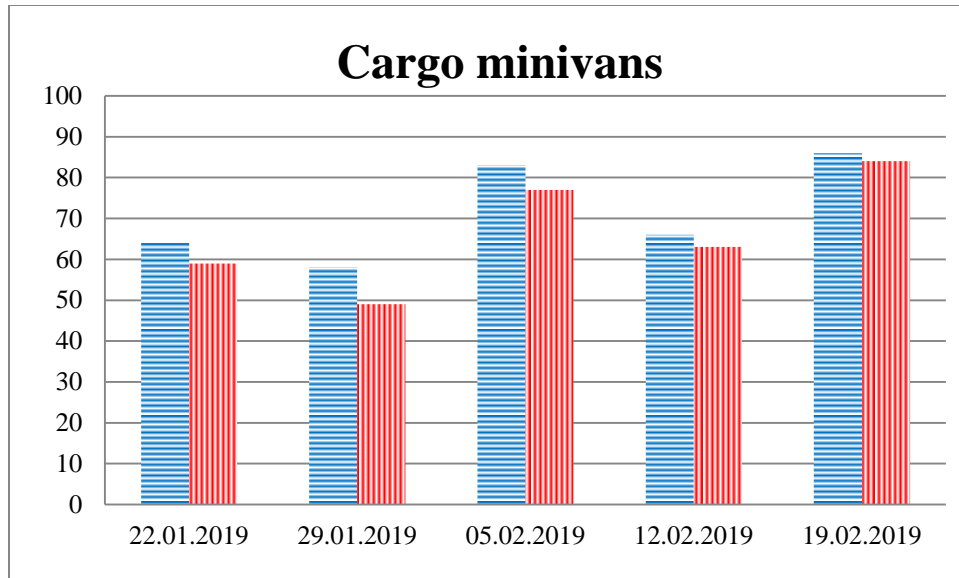

Timetable of the trains heard at the Gukovo BCP

Date	To RF	To UA
12/02/2019	-	-
13/02/2019	-	-
14/02/2019	18:55	-
15/02/2019	-	-
16/02/2019	23:20	21:06
17/02/2019	11:30	-
18/02/2019	-	-