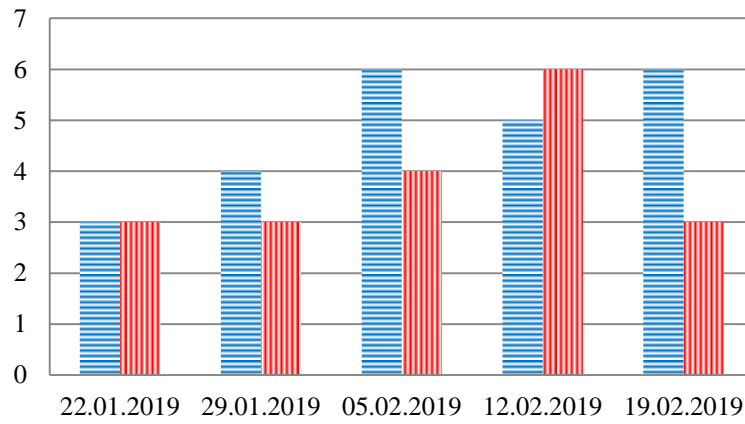

## TRENDS AND FIGURES AT A GLANCE

(For the period from 09:00 on 15 January 2019 to 09:00 on 19 February 2019)<sup>1</sup>

■ to the Russian Federation      ■ to Ukraine

<sup>1</sup> The dates at the bottom of each graph refer to the day when the Weekly Reports were issued and include the observations made during the previous seven days.

### Families with a significant amount of luggage