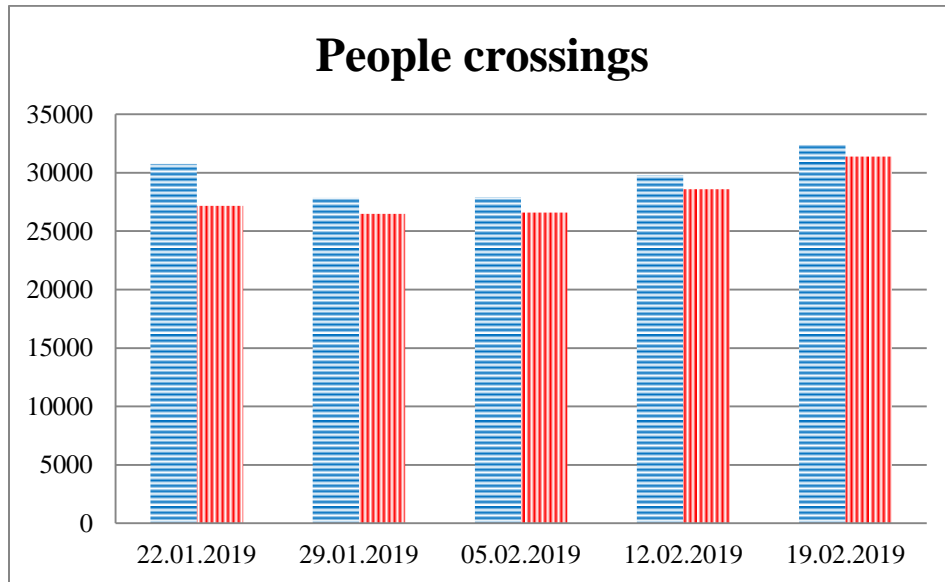

## TRENDS AND FIGURES AT A GLANCE

(For the period from 09:00 on 15 January 2019 to 09:00 on 19 February 2019)<sup>1</sup>

■ to the Russian Federation      ■ to Ukraine

<sup>1</sup> The dates at the bottom of each graph refer to the day when the Weekly Reports were issued and include the observations made during the previous seven days.

### Families with a significant amount of luggage

### Trucks

**Timetable of the trains heard at the Gukovo BCP**

<b>Date</b>	<b>To RF</b>	<b>To UA</b>
12/02/2019	-	-
13/02/2019	-	-
14/02/2019	18:55	-
15/02/2019	-	-
16/02/2019	23:20	21:06
17/02/2019	11:30	-
18/02/2019	-	-