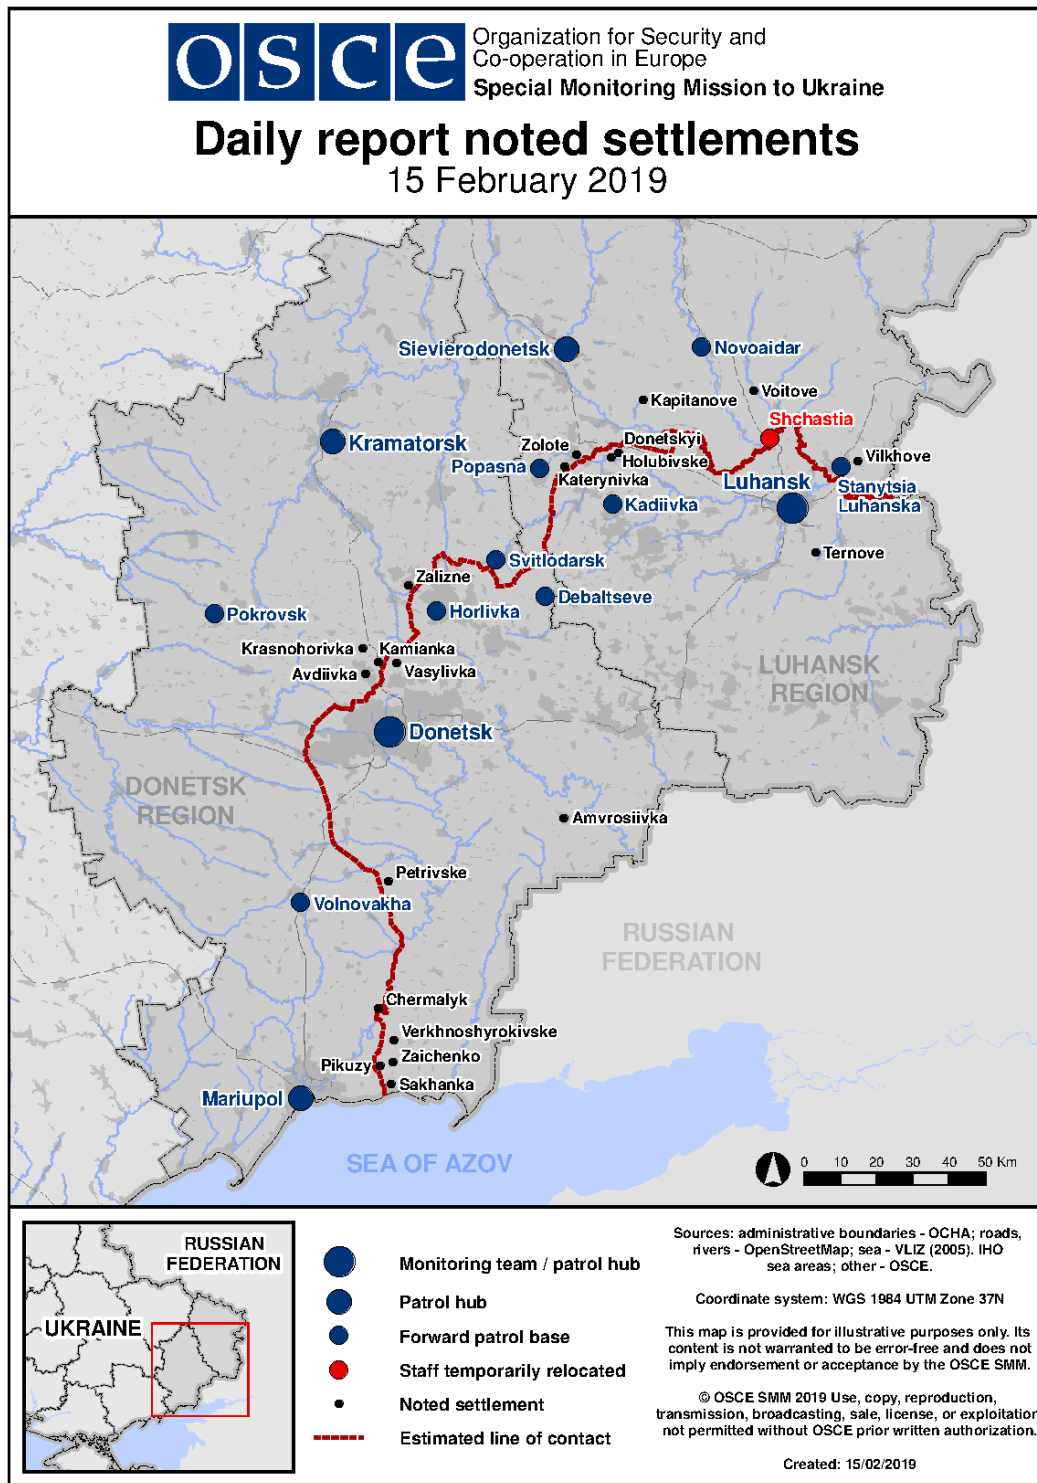

Map of Donetsk and Luhansk regions²

² The SMM is deployed to ten locations throughout Ukraine – Kherson, Odessa, Lviv, Ivano-Frankivsk, Kharkiv, Donetsk, Dnipro, Chernivtsi, Luhansk and Kyiv – as per Permanent Council Decision 1117 of 21 March 2014. This map of eastern Ukraine is meant for illustrative purposes and indicates locations mentioned in the report, as well as those where the SMM has offices (monitoring teams, patrol hubs, and forward patrol bases) in Donetsk and Luhansk regions. (In red: forward patrol bases from which SMM staff has temporarily relocated based on recommendations of security experts from participating States as well as SMM security considerations).