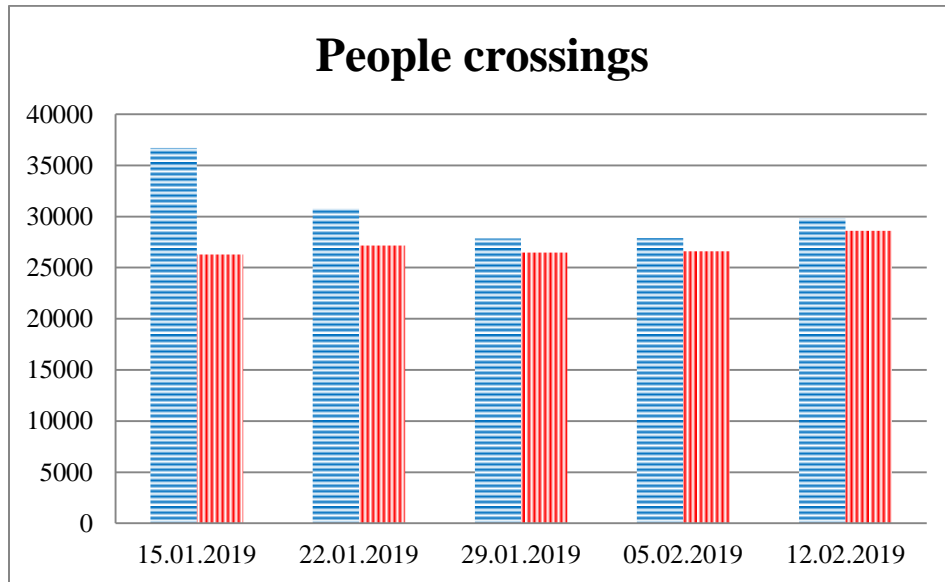

TRENDS AND FIGURES AT A GLANCE

(For the period from 09:00 on 08 January 2019 to 09:00 on 12 February 2019)¹

■ to the Russian Federation ■ to Ukraine

¹ The dates at the bottom of each graph refer to the day when the Weekly Reports were issued and include the observations made during the previous seven days.

Families with a significant amount of luggage

Trucks