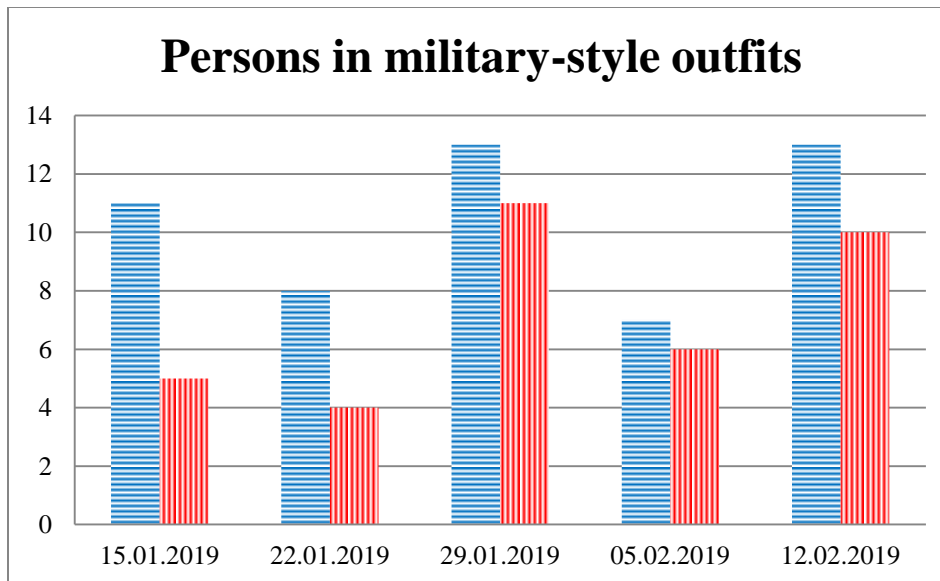

TRENDS AND FIGURES AT A GLANCE

(For the period from 09:00 on 08 January 2019 to 09:00 on 12 February 2019)¹

■ to the Russian Federation ■ to Ukraine

¹ The dates at the bottom of each graph refer to the day when the Weekly Reports were issued and include the observations made during the previous seven days.