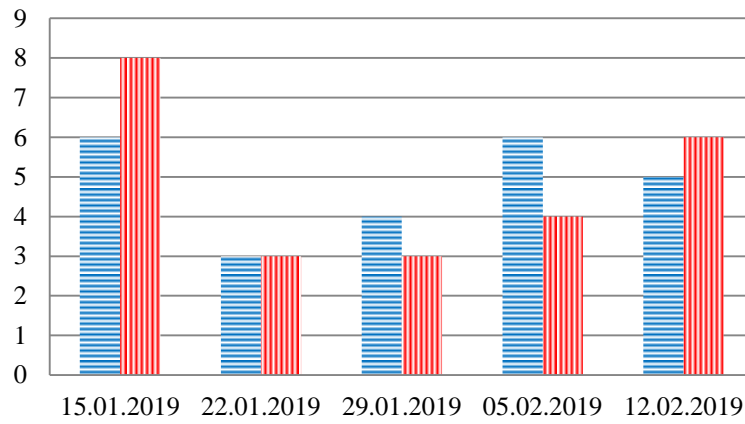

Families with a significant amount of luggage