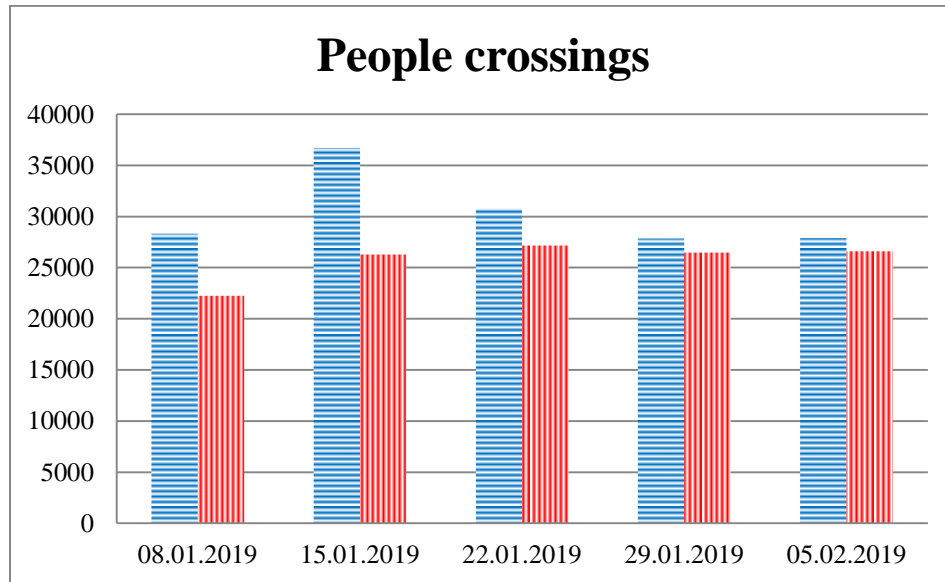

TRENDS AND FIGURES AT A GLANCE

(For the period from 09:00 on 01 January 2019 to 09:00 on 05 February 2019)¹

■ to the Russian Federation ■ to Ukraine

¹ The dates at the bottom of each graph refer to the day when the Weekly Reports were issued and include the observations made during the previous seven days.