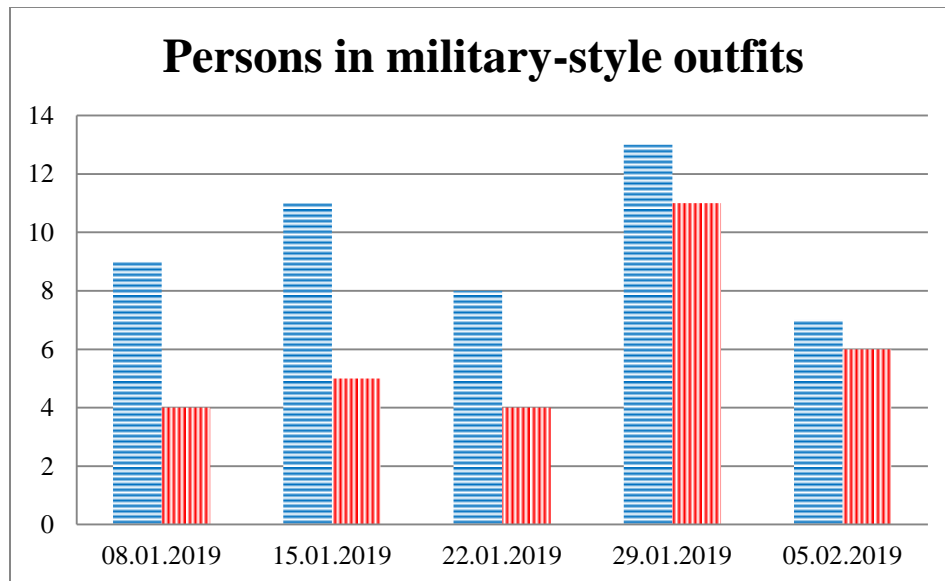

TRENDS AND FIGURES AT A GLANCE

(For the period from 09:00 on 01 January 2019 to 09:00 on 05 February 2019)¹

■ to the Russian Federation ■ to Ukraine

¹ The dates at the bottom of each graph refer to the day when the Weekly Reports were issued and include the observations made during the previous seven days.