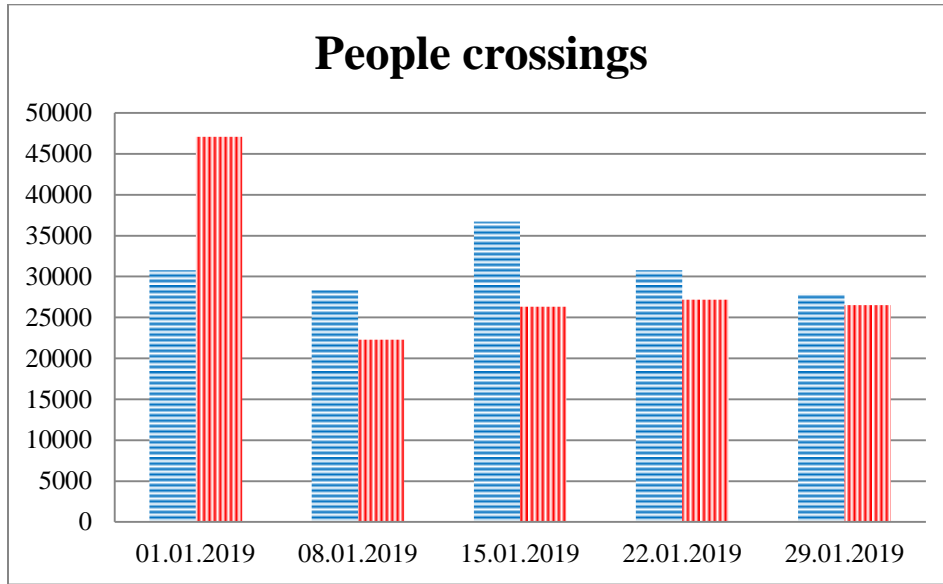

TRENDS AND FIGURES AT A GLANCE

(For the period from 09:00 on 25 December 2019 to 09:00 on 29 January 2019)¹

■ to the Russian Federation ■ to Ukraine

¹ The dates at the bottom of each graph refer to the day when the Weekly Reports were issued and include the observations made during the previous seven days.