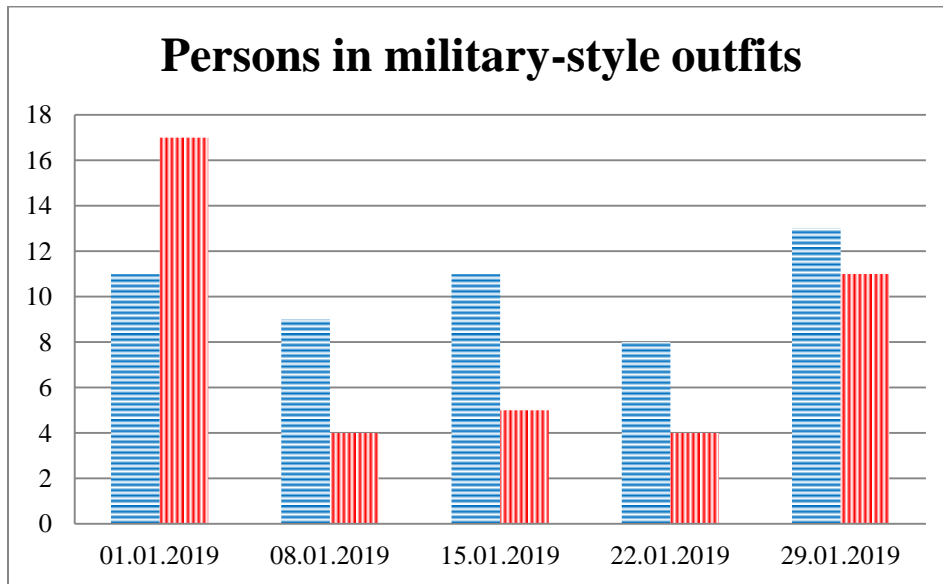

TRENDS AND FIGURES AT A GLANCE

(For the period from 09:00 on 25 December 2019 to 09:00 on 29 January 2019)¹

■ to the Russian Federation ■ to Ukraine

¹ The dates at the bottom of each graph refer to the day when the Weekly Reports were issued and include the observations made during the previous seven days.