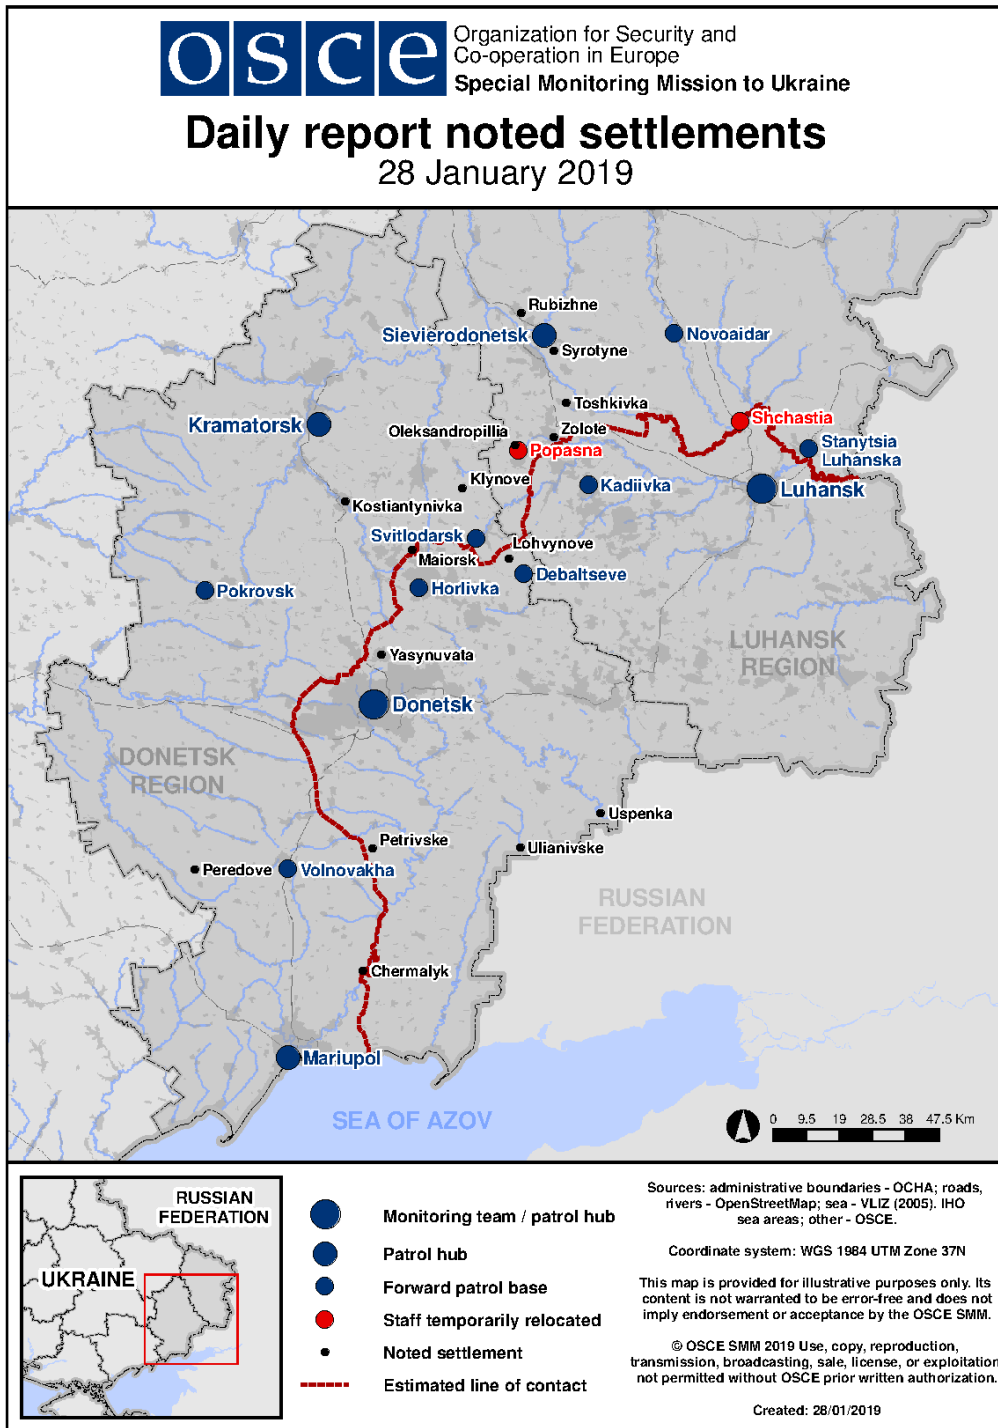

Map of Donetsk and Luhansk regions²

² The SMM is deployed to ten locations throughout Ukraine – Kherson, Odessa, Lviv, Ivano-Frankivsk, Kharkiv, Donetsk, Dnipro, Chernivtsi, Luhansk and Kyiv – as per Permanent Council Decision 1117 of 21 March 2014. This map of eastern Ukraine is meant for illustrative purposes and indicates locations mentioned in the report, as well as those where the SMM has offices (monitoring teams, patrol hubs, and forward patrol bases) in Donetsk and Luhansk regions. (In red: forward patrol bases from which SMM staff has temporarily relocated based on recommendations of security experts from participating States as well as SMM security considerations).