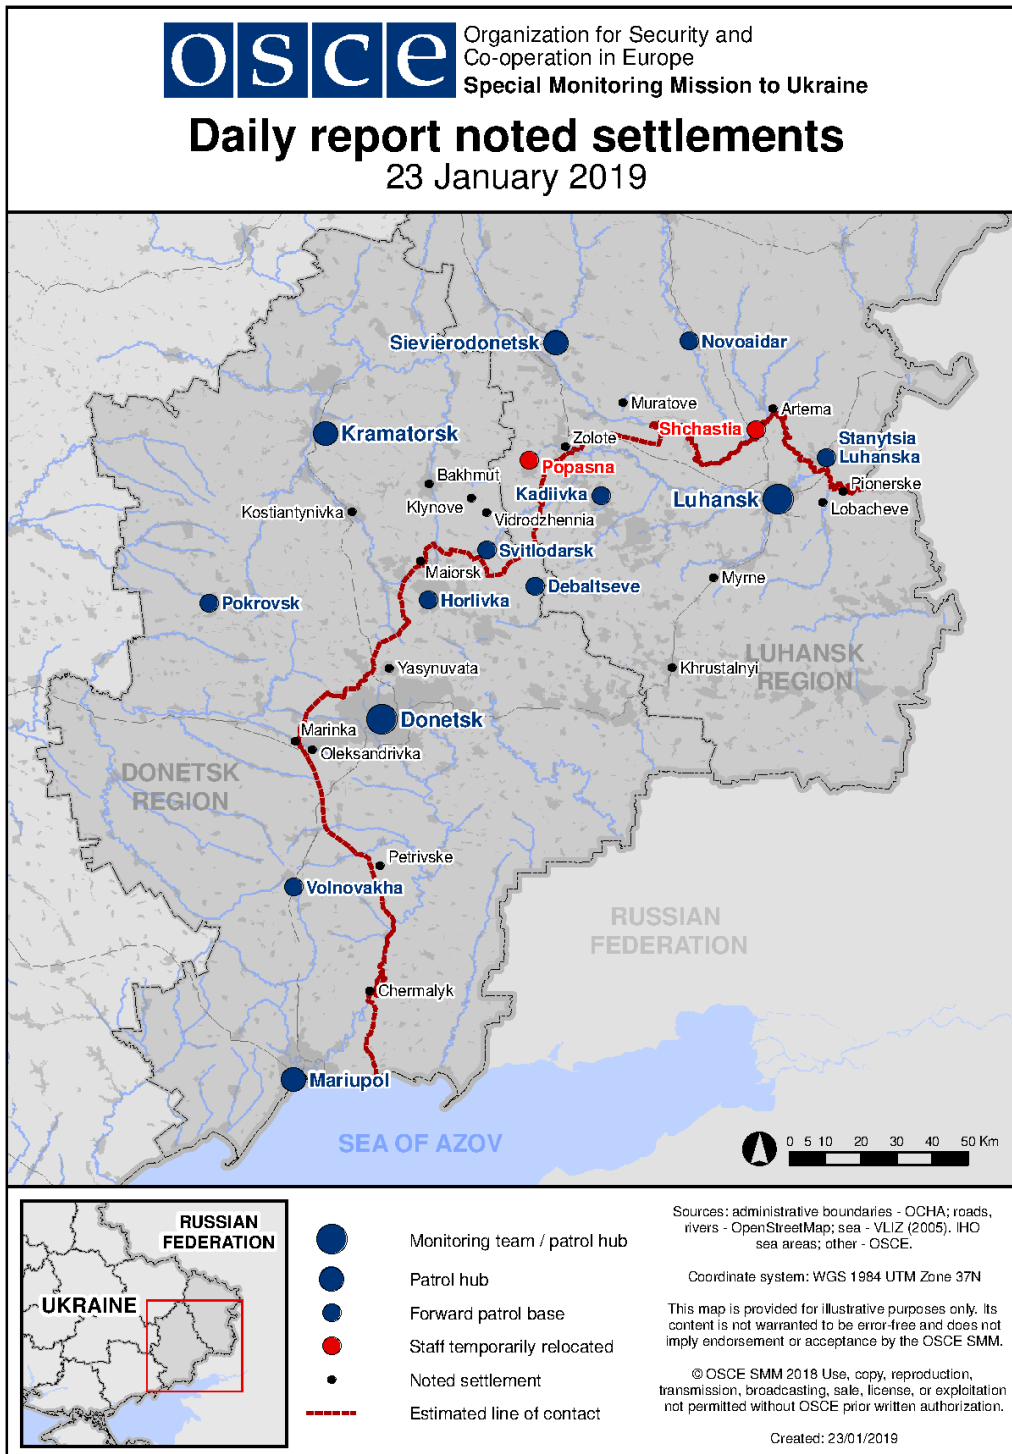

Map of Donetsk and Luhansk regions²

² The SMM is deployed to ten locations throughout Ukraine – Kherson, Odessa, Lviv, Ivano-Frankivsk, Kharkiv, Donetsk, Dnipro, Chernivtsi, Luhansk and Kyiv – as per Permanent Council Decision 1117 of 21 March 2014. This map of eastern Ukraine is meant for illustrative purposes and indicates locations mentioned in the report, as well as those where the SMM has offices (monitoring teams, patrol hubs, and forward patrol bases) in Donetsk and Luhansk regions. (In red: forward patrol bases from which SMM staff has temporarily relocated based on recommendations of security experts from participating States as well as SMM security considerations).