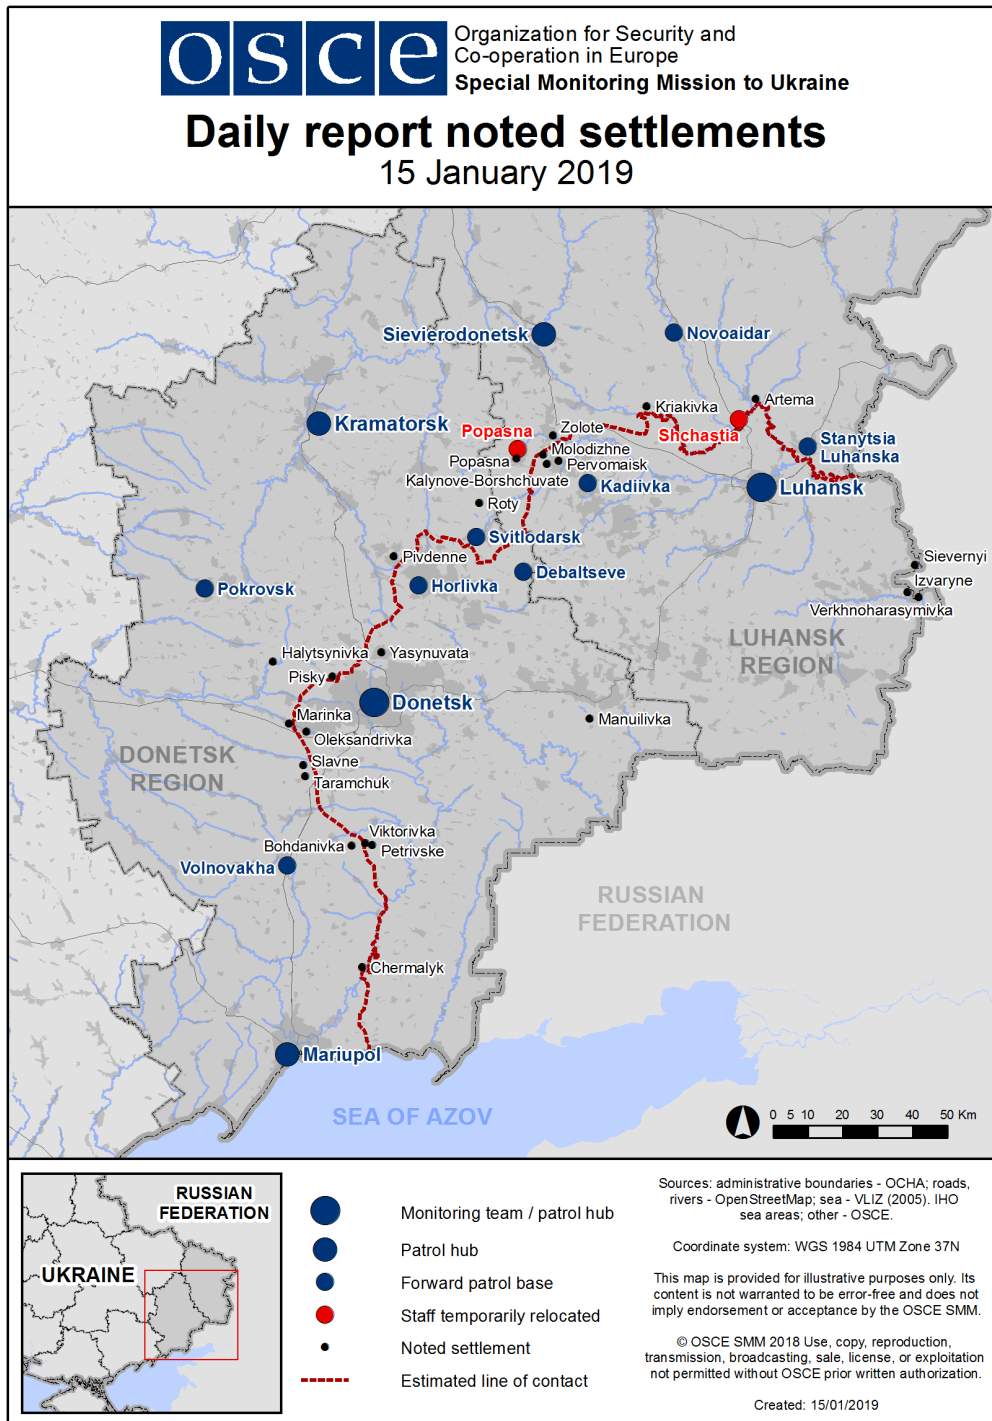

Map of Donetsk and Luhansk regions²

² The SMM is deployed to ten locations throughout Ukraine – Kherson, Odessa, Lviv, Ivano-Frankivsk, Kharkiv, Donetsk, Dnipro, Chernivtsi, Luhansk and Kyiv – as per Permanent Council Decision 1117 of 21 March 2014. This map of eastern Ukraine is meant for illustrative purposes and indicates locations mentioned in the report, as well as those where the SMM has offices (monitoring teams, patrol hubs, and forward patrol bases) in Donetsk and Luhansk regions. (In red: forward patrol bases from which SMM staff has temporarily relocated based on recommendations of security experts from participating States as well as SMM security considerations).