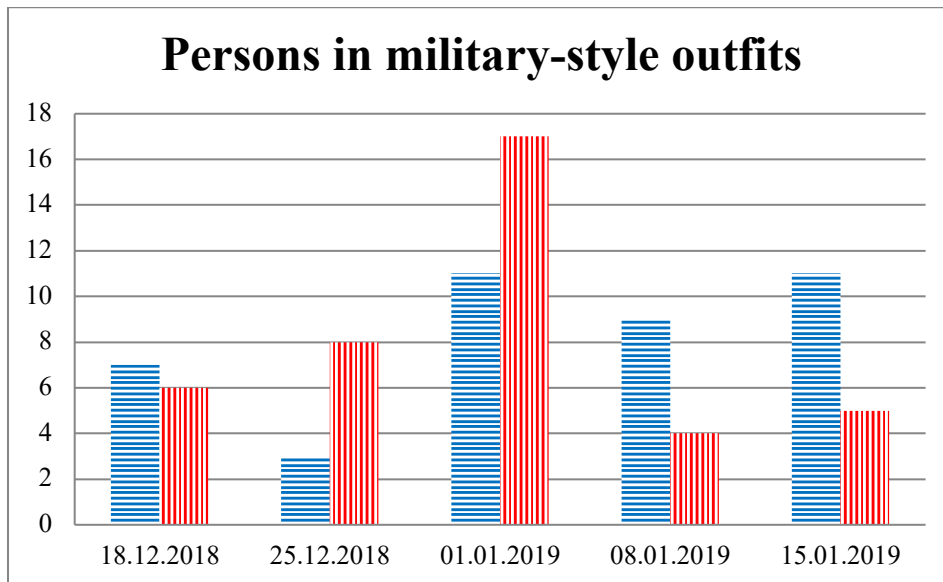

TRENDS AND FIGURES AT A GLANCE

(For the period from 09:00 on 11 December 2018 to 09:00 on 15 January 2019)¹

■ to the Russian Federation ■ to Ukraine

¹ The dates at the bottom of each graph refer to the day when the Weekly Reports were issued and include the observations made during the previous seven days. Due to the Russian national holidays, from 26 December to 7 January, the OM did not receive the data on persons crossing at the two border checkpoints usually received from the Regional Representation of the Ministry of Foreign Affairs of the Russian Federation.