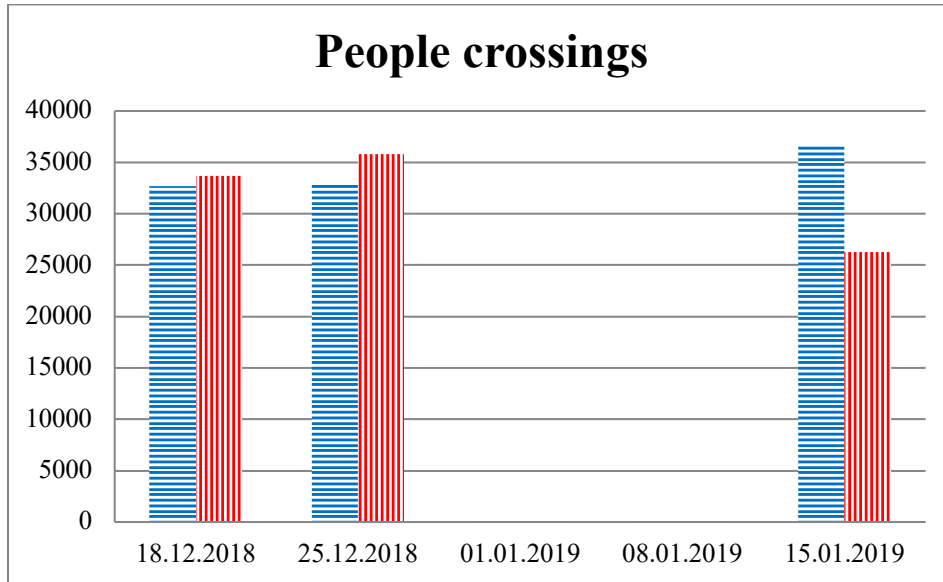

TRENDS AND FIGURES AT A GLANCE

(For the period from 09:00 on 11 December 2018 to 09:00 on 15 January 2019)¹

■ to the Russian Federation ■ to Ukraine

¹ The dates at the bottom of each graph refer to the day when the Weekly Reports were issued and include the observations made during the previous seven days. Due to the Russian national holidays, from 26 December to 7 January, the OM did not receive the data on persons crossing at the two border checkpoints usually received from the Regional Representation of the Ministry of Foreign Affairs of the Russian Federation.