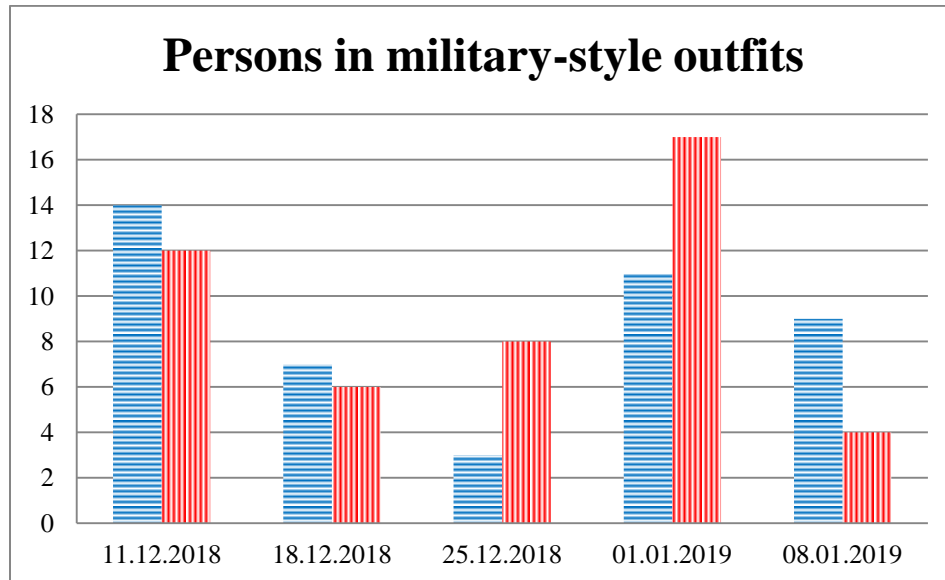

TRENDS AND FIGURES AT A GLANCE

(For the period from 09:00 on 4 December 2018 to 09:00 on 8 January 2019)¹

■ to the Russian Federation ■ to Ukraine

¹ The dates at the bottom of each graph refer to the day when the Weekly Reports were issued and include the observations made during the previous seven days.