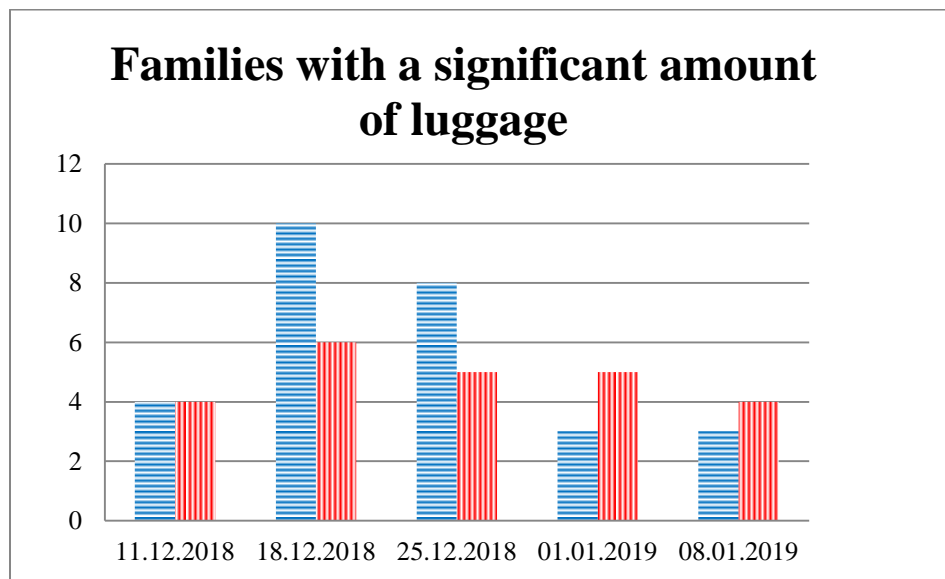

TRENDS AND FIGURES AT A GLANCE

(For the period from 09:00 on 4 December 2018 to 09:00 on 8 January 2019)¹

■ to the Russian Federation ■ to Ukraine

¹ The dates at the bottom of each graph refer to the day when the Weekly Reports were issued and include the observations made during the previous seven days.