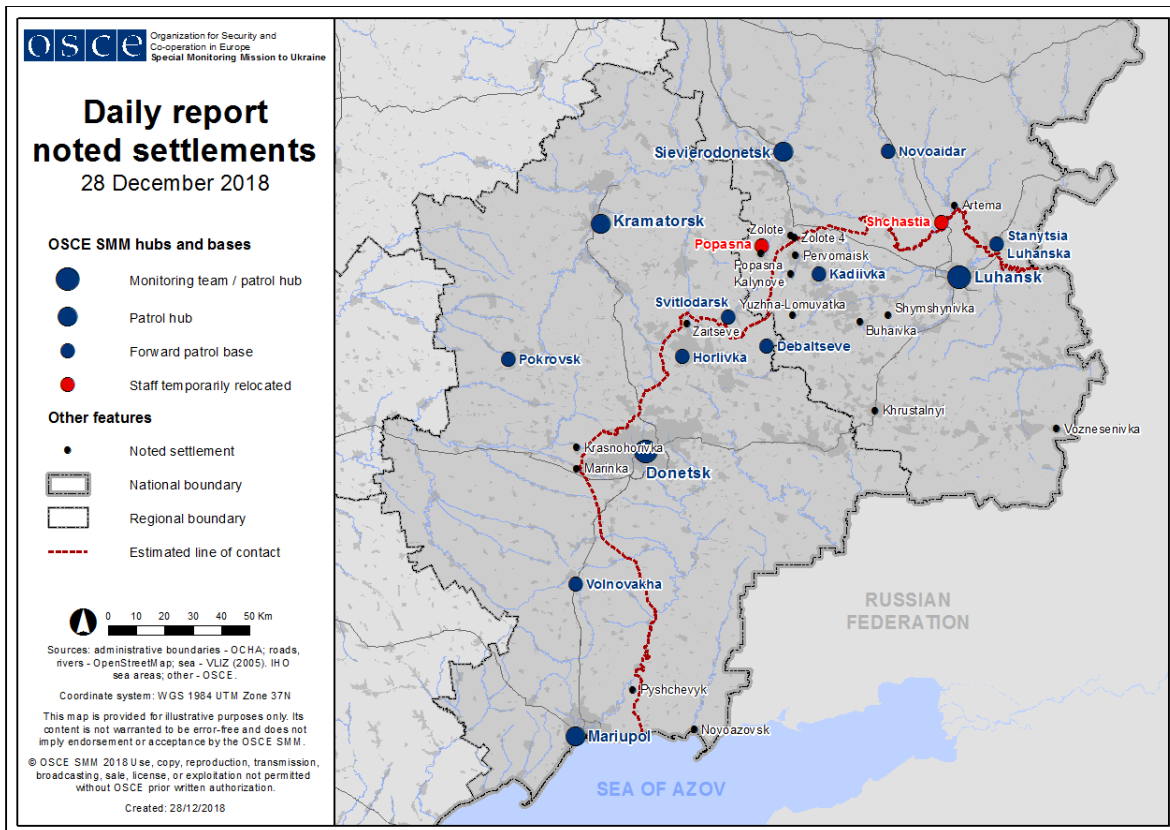

Map of Donetsk and Luhansk regions²

² The SMM is deployed to ten locations throughout Ukraine – Kherson, Odessa, Lviv, Ivano-Frankivsk, Kharkiv, Donetsk, Dnipro, Chernivtsi, Luhansk and Kyiv – as per Permanent Council Decision 1117 of 21 March 2014. This map of eastern Ukraine is meant for illustrative purposes and indicates locations mentioned in the report, as well as those where the SMM has offices (monitoring teams, patrol hubs, and forward patrol bases) in Donetsk and Luhansk regions. (In red: forward patrol bases from which SMM staff has temporarily relocated based on recommendations of security experts from participating States as well as SMM security considerations).