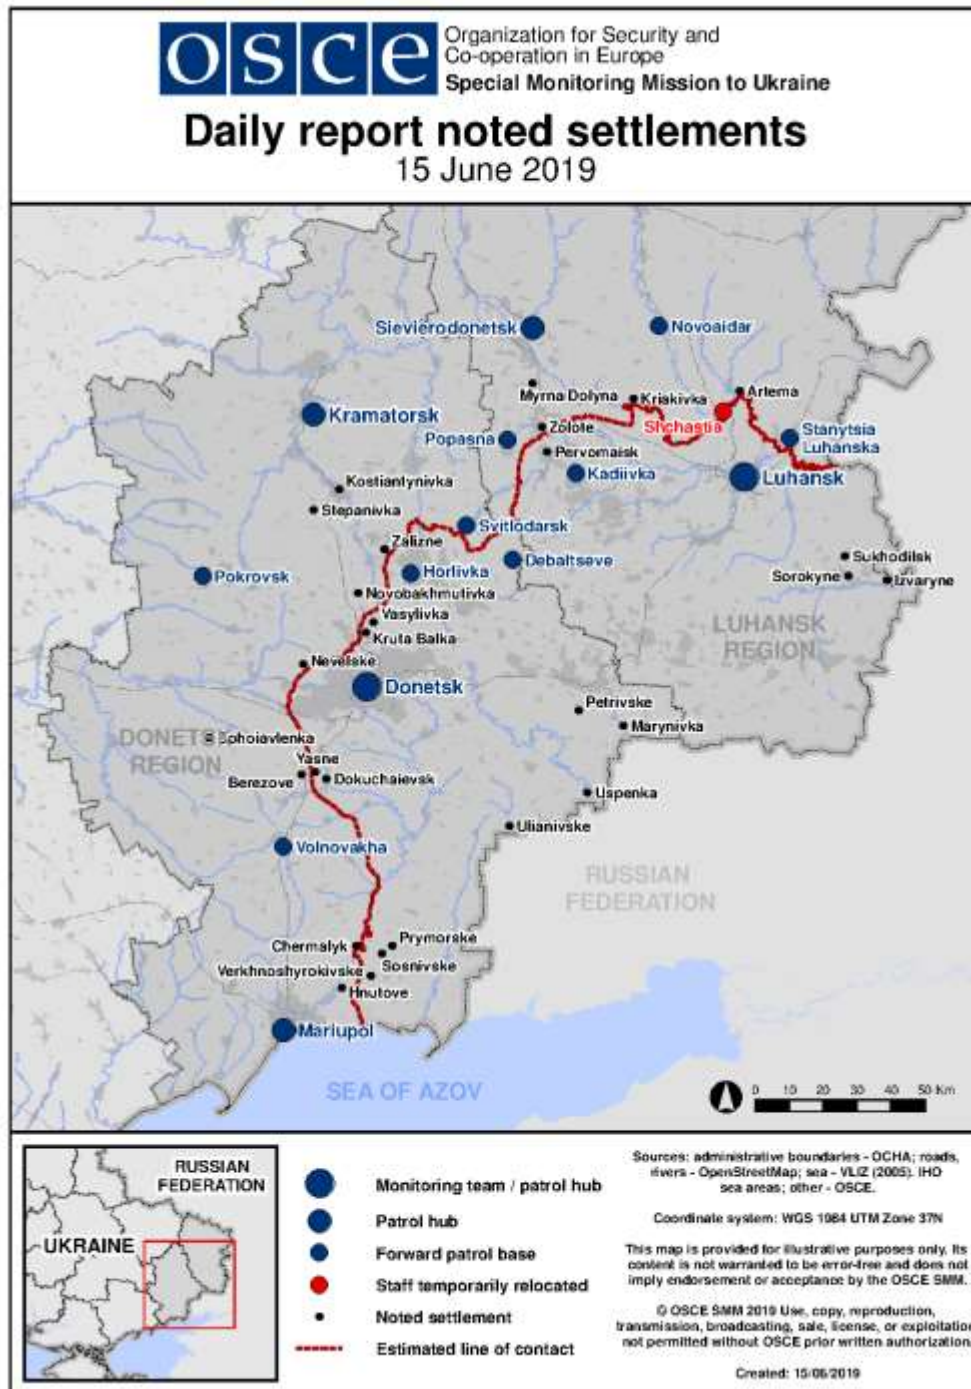

Map of Donetsk and Luhansk regions²

² The SMM is deployed to ten locations throughout Ukraine – Kherson, Odessa, Lviv, Ivano-Frankivsk, Kharkiv, Donetsk, Dnipro, Chernivtsi, Luhansk and Kyiv – as per Permanent Council Decision 1117 of 21 March 2014. This map of eastern Ukraine is meant for illustrative purposes and indicates locations mentioned in the report, as well as those where the SMM has offices (monitoring teams, patrol hubs, and forward patrol bases) in Donetsk and Luhansk regions. (In red: forward patrol bases from which SMM staff has temporarily relocated based on recommendations of security experts from participating States as well as SMM security considerations).