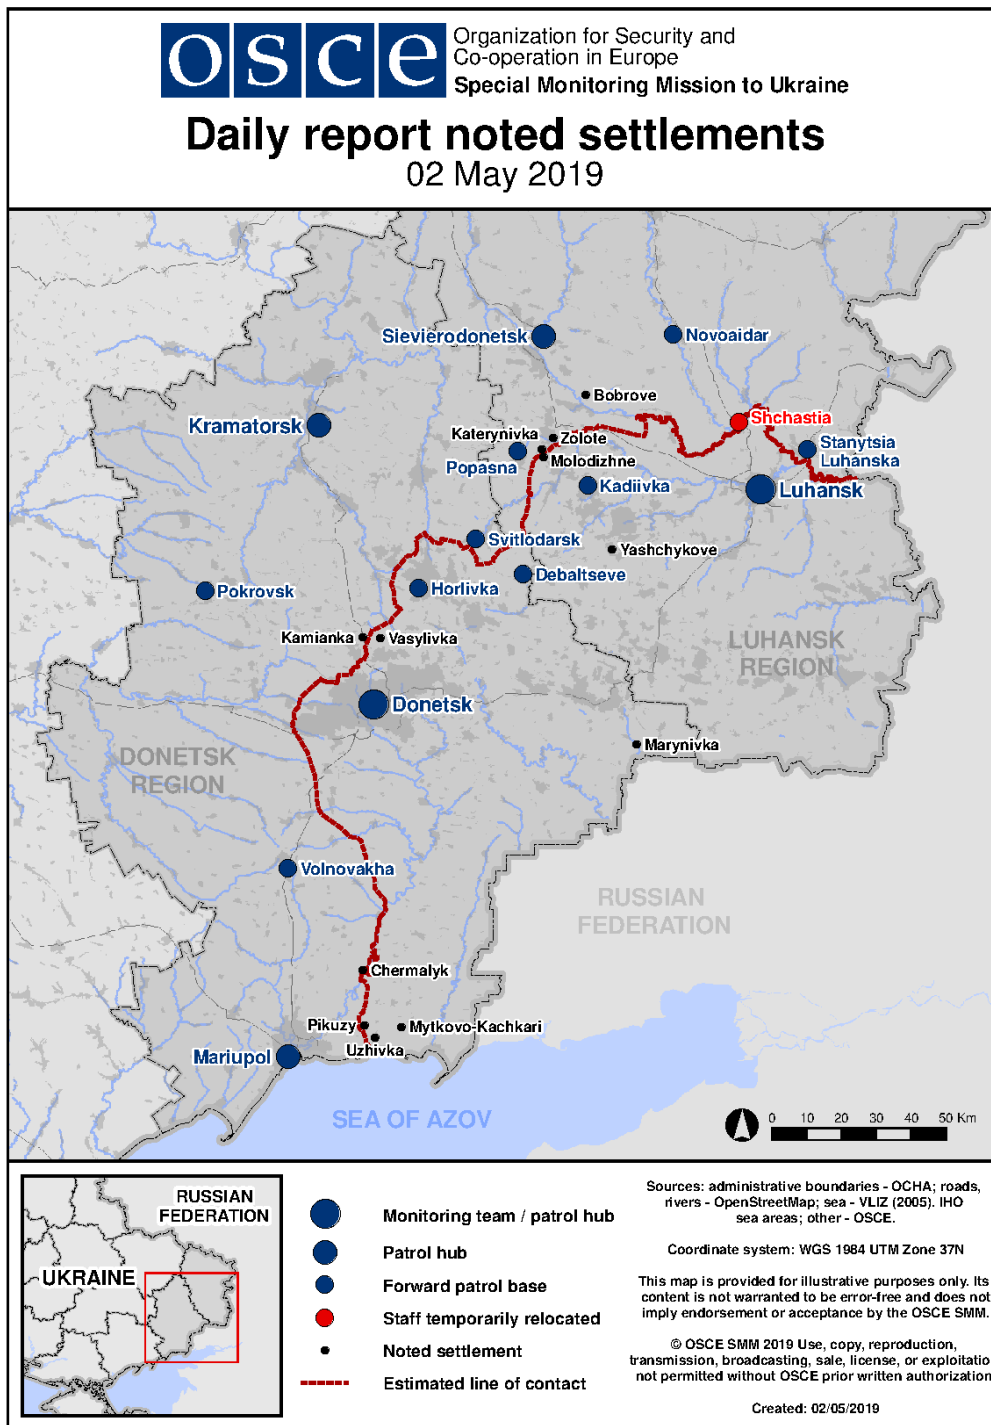

					area		
	10-12km ESE	Heard	4	Burst	Assessed as outside the Zolote disengagement area	HMG	1-May, 03:27-03:28

Map of Donetsk and Luhansk regions²

² The SMM is deployed to ten locations throughout Ukraine – Kherson, Odessa, Lviv, Ivano-Frankivsk, Kharkiv, Donetsk, Dnipro, Chernivtsi, Luhansk and Kyiv – as per Permanent Council Decision 1117 of 21 March 2014. This map of eastern Ukraine is meant for illustrative purposes and indicates locations mentioned in the report, as well as those where the SMM has offices (monitoring teams, patrol hubs, and forward patrol bases) in Donetsk and Luhansk regions. (In red: forward patrol bases from which SMM staff has temporarily relocated based on recommendations of security experts from participating States as well as SMM security considerations).