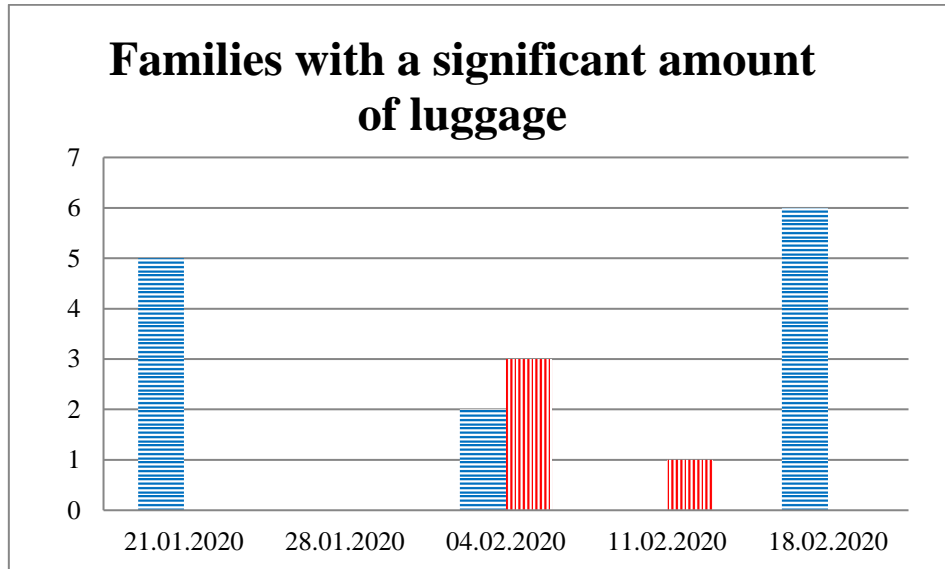

## TRENDS AND FIGURES AT A GLANCE

(For the period from 09:00 on 14 January 2020 to 09:00 on 18 February 2020)<sup>1</sup>

■ to the Russian Federation      ■ to Ukraine

<sup>1</sup> The dates at the bottom of each graph refer to the day when the Weekly Reports were issued and include the observations made during the previous seven days.

**Timetable of the trains heard at the Gukovo BCP**

<b>Date</b>	<b>To RF</b>	<b>To UA</b>
11.02.2020	10:22	-
12.02.2020	08:11	-
13.02.2020	-	-
14.02.2020	-	-
15.02.2020	12:31	15:40
16.02.2020	14:11	12:12
17.02.2020	04:25 07:07 11:44 13:22 15:01	-
18.02.2020	-	-