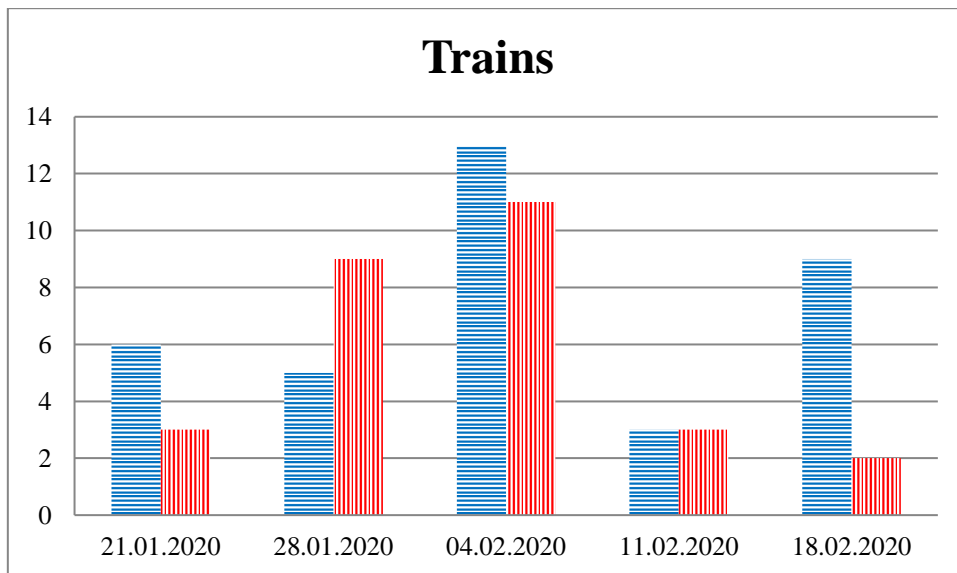

## TRENDS AND FIGURES AT A GLANCE

(For the period from 09:00 on 14 January 2020 to 09:00 on 18 February 2020)<sup>1</sup>

■ to the Russian Federation      ■ to Ukraine

<sup>1</sup> The dates at the bottom of each graph refer to the day when the Weekly Reports were issued and include the observations made during the previous seven days.

**Timetable of the trains heard at the Gukovo BCP**

<b>Date</b>	<b>To RF</b>	<b>To UA</b>
11.02.2020	10:22	-
12.02.2020	08:11	-
13.02.2020	-	-
14.02.2020	-	-
15.02.2020	12:31	15:40
16.02.2020	14:11	12:12
17.02.2020	04:25 07:07 11:44 13:22 15:01	-
18.02.2020	-	-