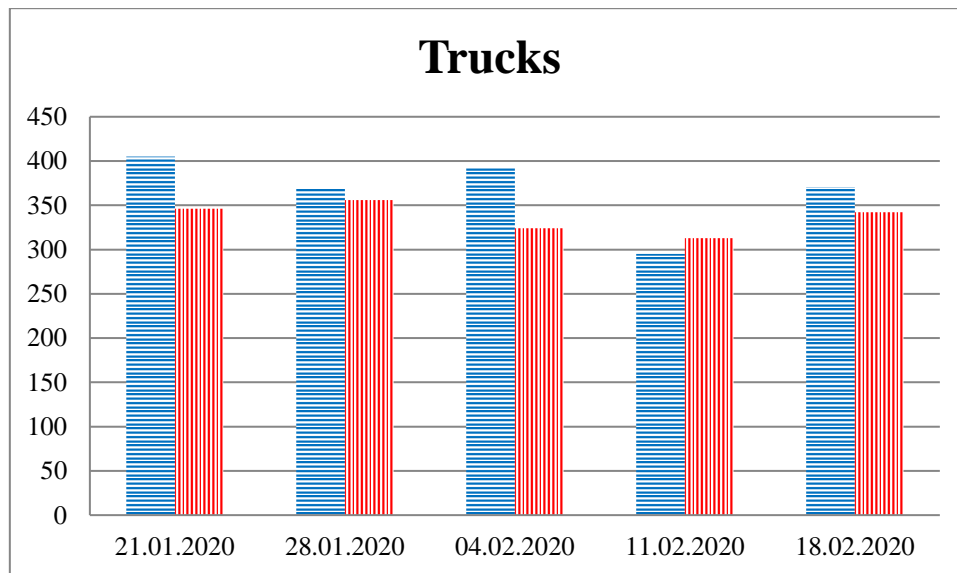

## TRENDS AND FIGURES AT A GLANCE

(For the period from 09:00 on 14 January 2020 to 09:00 on 18 February 2020)<sup>1</sup>

■ to the Russian Federation      ■ to Ukraine

<sup>1</sup> The dates at the bottom of each graph refer to the day when the Weekly Reports were issued and include the observations made during the previous seven days.

**Timetable of the trains heard at the Gukovo BCP**

<b>Date</b>	<b>To RF</b>	<b>To UA</b>
11.02.2020	10:22	-
12.02.2020	08:11	-
13.02.2020	-	-
14.02.2020	-	-
15.02.2020	12:31	15:40
16.02.2020	14:11	12:12
17.02.2020	04:25 07:07 11:44 13:22 15:01	-
18.02.2020	-	-