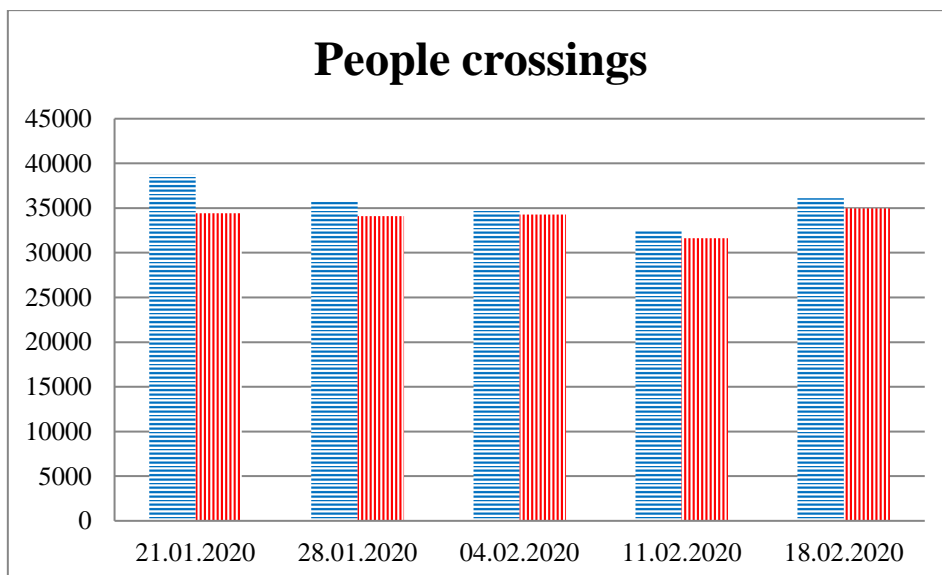

## TRENDS AND FIGURES AT A GLANCE

(For the period from 09:00 on 14 January 2020 to 09:00 on 18 February 2020)<sup>1</sup>

■ to the Russian Federation      ■ to Ukraine

<sup>1</sup> The dates at the bottom of each graph refer to the day when the Weekly Reports were issued and include the observations made during the previous seven days.

**Timetable of the trains heard at the Gukovo BCP**

<b>Date</b>	<b>To RF</b>	<b>To UA</b>
11.02.2020	10:22	-
12.02.2020	08:11	-
13.02.2020	-	-
14.02.2020	-	-
15.02.2020	12:31	15:40
16.02.2020	14:11	12:12
17.02.2020	04:25 07:07 11:44 13:22 15:01	-
18.02.2020	-	-