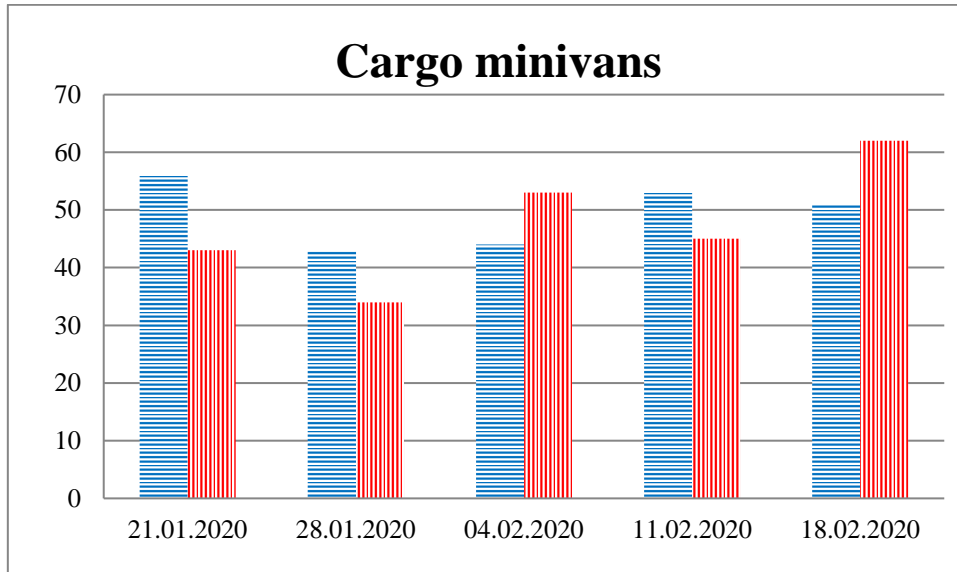

## TRENDS AND FIGURES AT A GLANCE

(For the period from 09:00 on 14 January 2020 to 09:00 on 18 February 2020)<sup>1</sup>

■ to the Russian Federation      ■ to Ukraine

<sup>1</sup> The dates at the bottom of each graph refer to the day when the Weekly Reports were issued and include the observations made during the previous seven days.

**Timetable of the trains heard at the Gukovo BCP**

<b>Date</b>	<b>To RF</b>	<b>To UA</b>
11.02.2020	10:22	-
12.02.2020	08:11	-
13.02.2020	-	-
14.02.2020	-	-
15.02.2020	12:31	15:40
16.02.2020	14:11	12:12
17.02.2020	04:25 07:07 11:44 13:22 15:01	-
18.02.2020	-	-