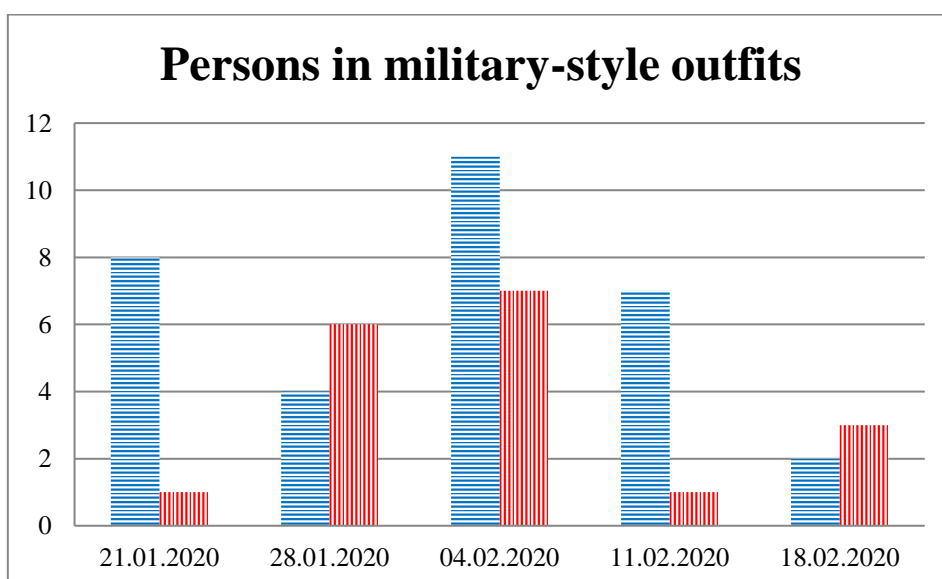

## TRENDS AND FIGURES AT A GLANCE

(For the period from 09:00 on 14 January 2020 to 09:00 on 18 February 2020)<sup>1</sup>

■ to the Russian Federation      ■ to Ukraine

<sup>1</sup> The dates at the bottom of each graph refer to the day when the Weekly Reports were issued and include the observations made during the previous seven days.