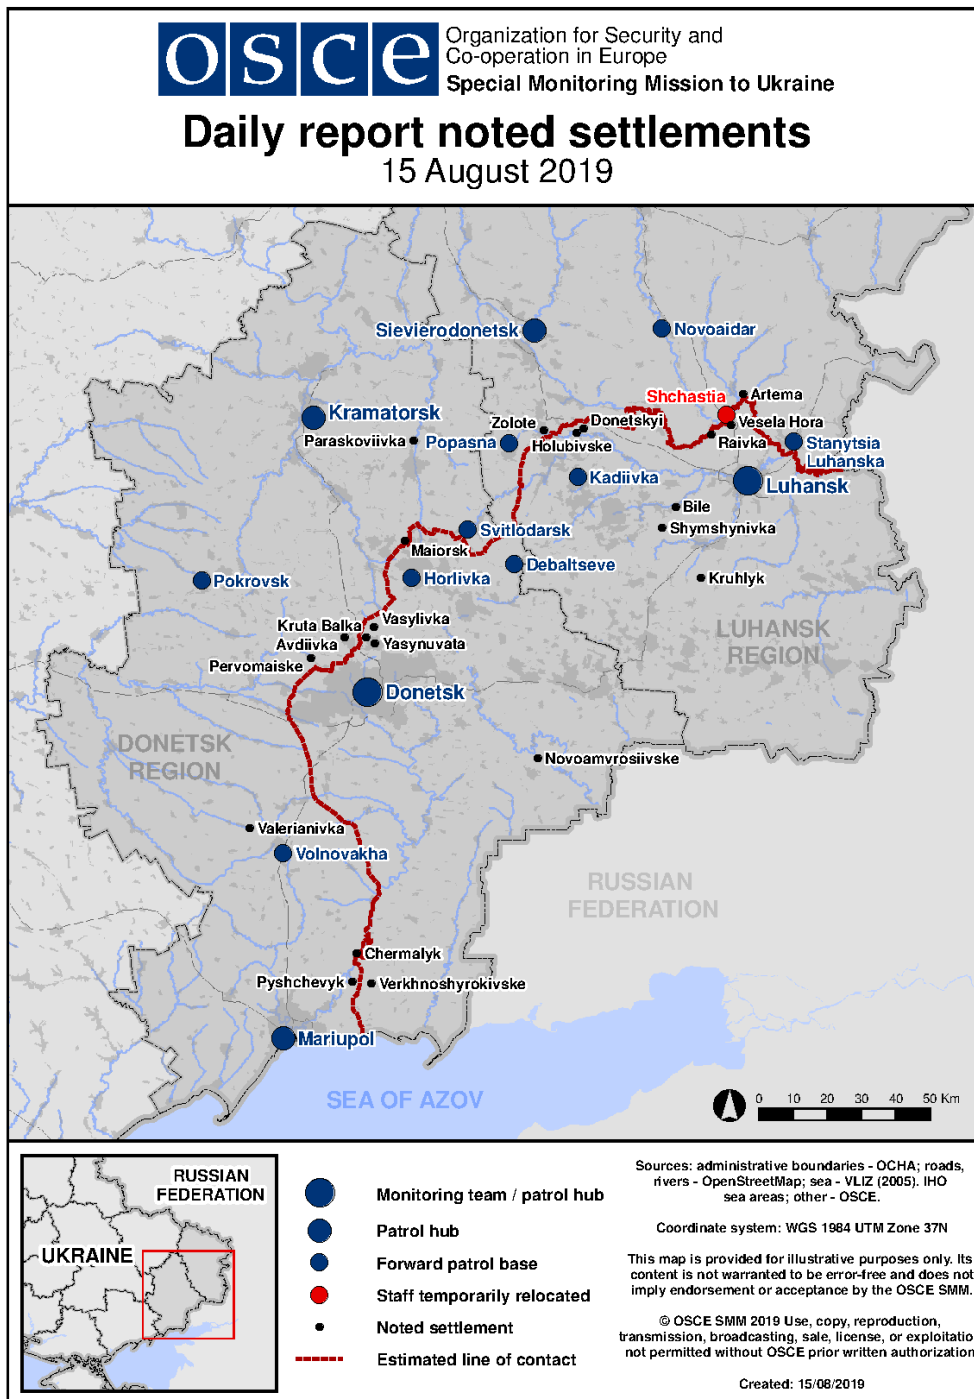

SMM camera at entry-exit checkpoint in Maiorsk (government-controlled, 45km NE of Donetsk)	1-2km ENE	Recorded	1	Projectile	N to S	N/K	13-Aug, 21:38
	1-3km E	Recorded	1	Projectile	NW to SE	N/K	13-Aug, 21:57
SMM camera at entry-exit checkpoint in Marinka (government-controlled, 23km SW of Donetsk)	2-3km NNE	Recorded	2	Explosion	Undetermined	N/K	13-Aug, 21:11
SMM camera at entry-exit checkpoint in Pyshevyk (government-controlled, 25km NE of Mariupol)	3-5km SSE	Recorded	4	Projectile	W to E	N/K	13-Aug, 21:22
	3-5km SSE	Recorded	1	Projectile	W to E	N/K	13-Aug, 23:40
	3-5km SSE	Recorded	2	Projectile	NNW to SSE	N/K	13-Aug, 23:40
	1-3km SSE	Recorded	1	Projectile	W to E (also recorded by the SMM camera in Hnutove)	N/K	13-Aug, 23:41
	3-5km SSE	Recorded	1	Projectile	In vertical flight	N/K	13-Aug, 23:41
	3-5km SSE	Recorded	1	Projectile	In vertical flight (also recorded by the SMM camera in Hnutove)	N/K	13-Aug, 23:42

Map of Donetsk and Luhansk regions²

² The SMM is deployed to ten locations throughout Ukraine – Kherson, Odessa, Lviv, Ivano-Frankivsk, Kharkiv, Donetsk, Dnipro, Chernivtsi, Luhansk and Kyiv – as per Permanent Council Decision 1117 of 21 March 2014. This map of eastern Ukraine is meant for illustrative purposes and indicates locations mentioned in the report, as well as those where the SMM has offices (monitoring teams, patrol hubs, and forward patrol bases) in Donetsk and Luhansk regions. (In red: forward patrol bases from which SMM staff has temporarily relocated based on recommendations of security experts from participating States as well as SMM security considerations).