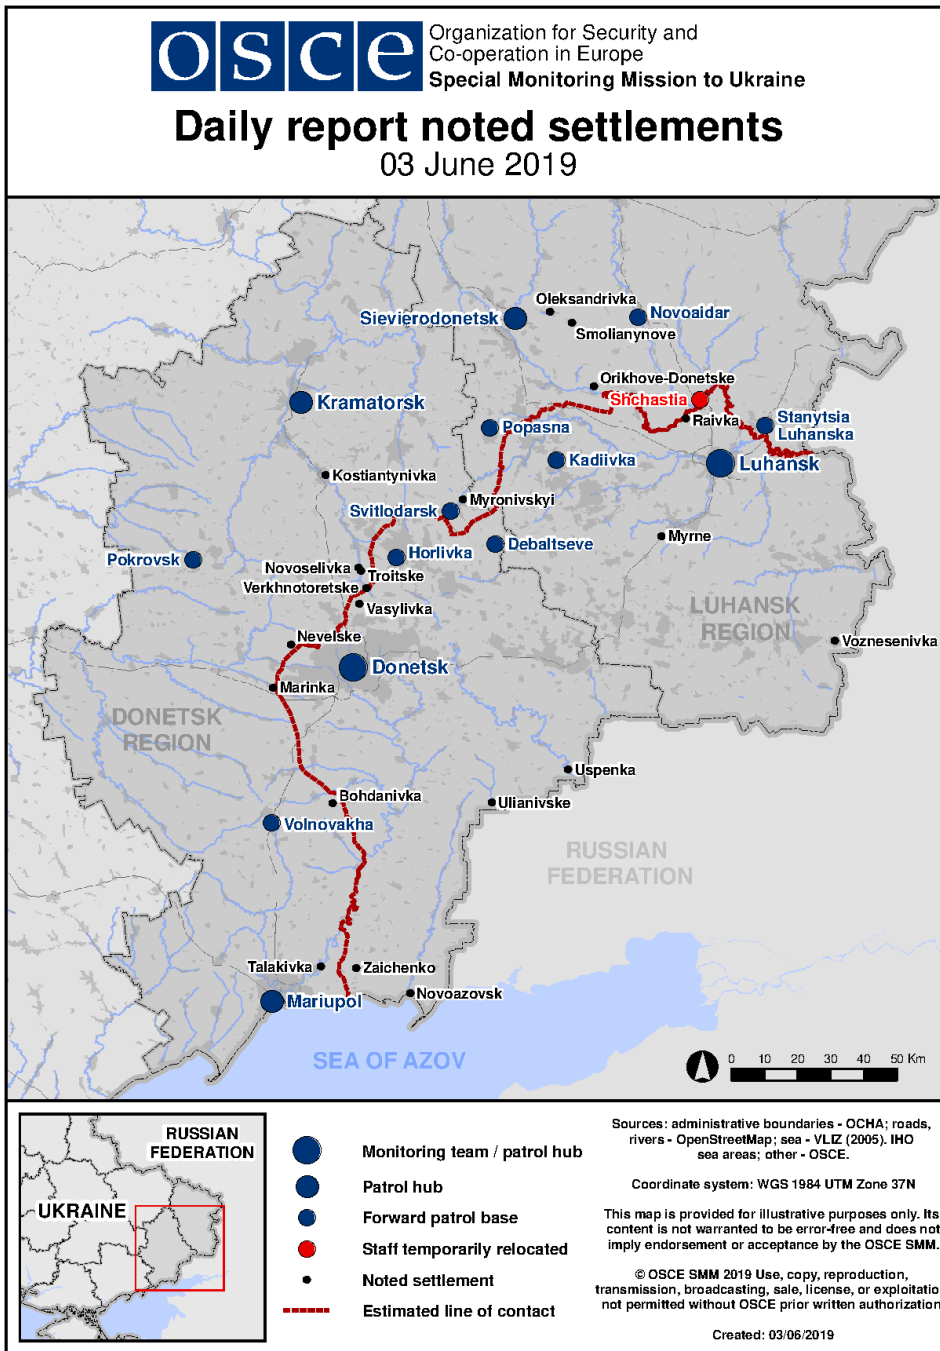

Map of Donetsk and Luhansk regions²

² The SMM is deployed to ten locations throughout Ukraine – Kherson, Odessa, Lviv, Ivano-Frankivsk, Kharkiv, Donetsk, Dnipro, Chernivtsi, Luhansk and Kyiv – as per Permanent Council Decision 1117 of 21 March 2014. This map of eastern Ukraine is meant for illustrative purposes and indicates locations mentioned in the report, as well as those where the SMM has offices (monitoring teams, patrol hubs, and forward patrol bases) in Donetsk and Luhansk regions. (In red: forward patrol bases from which SMM staff has temporarily relocated based on recommendations of security experts from participating States as well as SMM security considerations).