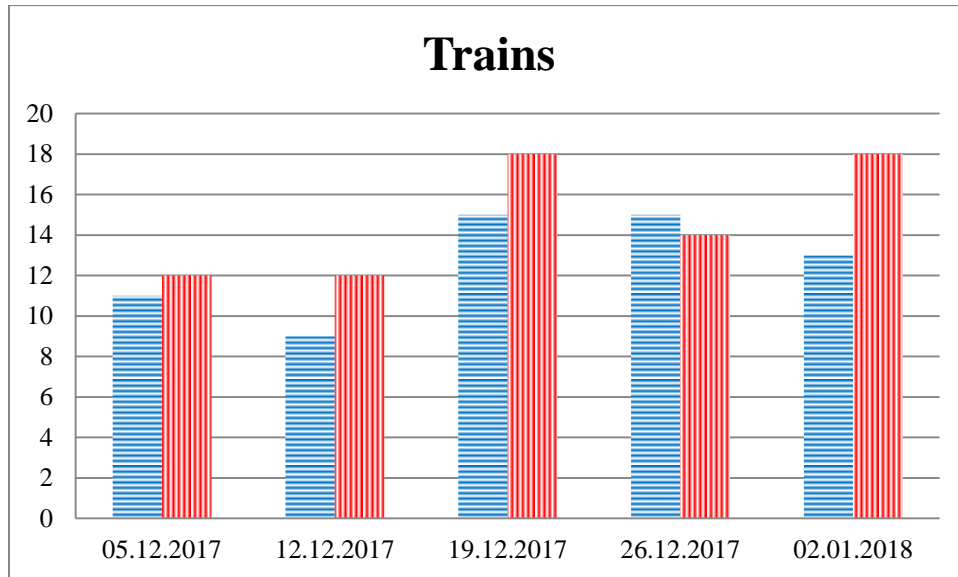

## TRENDS AND FIGURES AT A GLANCE

(For the period from 09:00 on 28 November 2017 to 09:00 on 2 January 2018)

■ - to the Russian Federation    ■ - to Ukraine

\*\*\*