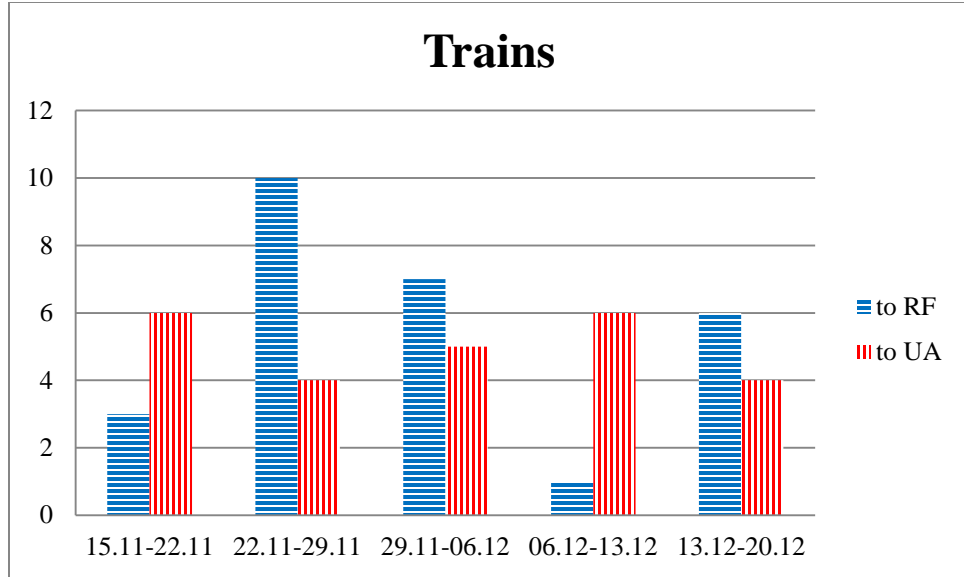

## TRENDS AND FIGURES AT A GLANCE

(For the period from 10:00 on 15 November 2016 to 10:00 on 20 December 2016)

\*\*\*