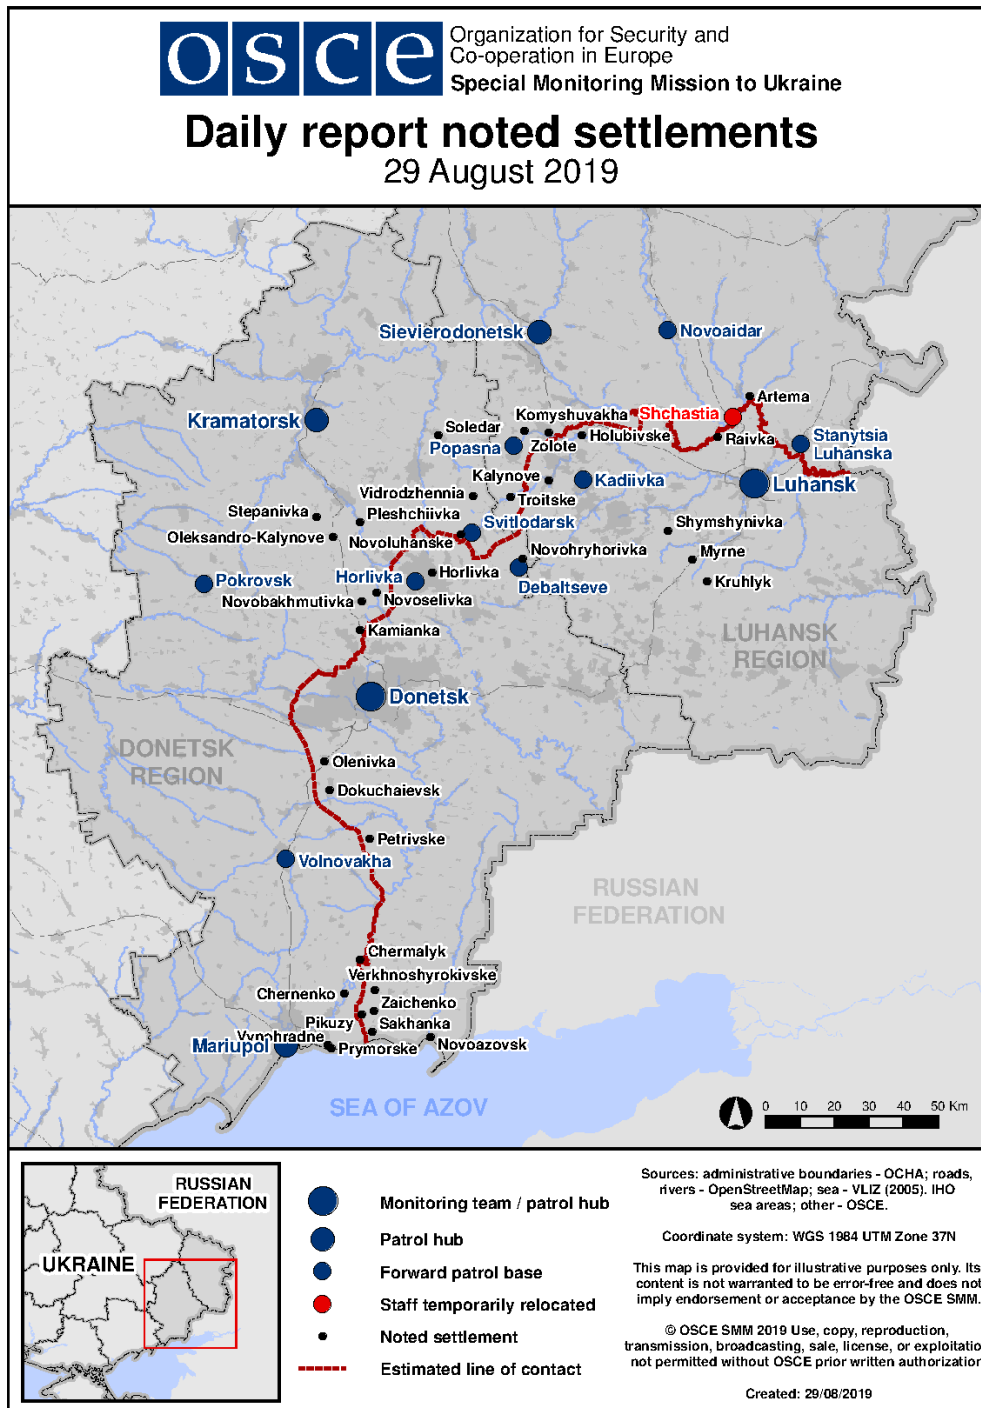

¹ The table only includes ceasefire violations directly observed by the SMM and it may include those also assessed to be live-fire exercises, controlled detonations, etc. Details provided – in terms of distance, direction, weapons-type, etc. – are based on assessments provided by monitors on the ground, and are not always necessarily precise. When information is not known (indicated with an “N/K”), the SMM was unable to ascertain such information due to distance, weather conditions and/or other considerations. Ceasefire violations recorded by more than one patrol and assessed to be the same are entered only once.

Map of Donetsk and Luhansk regions²

² The SMM is deployed to ten locations throughout Ukraine – Kherson, Odessa, Lviv, Ivano-Frankivsk, Kharkiv, Donetsk, Dnipro, Chernivtsi, Luhansk and Kyiv – as per Permanent Council Decision 1117 of 21 March 2014. This map of eastern Ukraine is meant for illustrative purposes and indicates locations mentioned in the report, as well as those where the SMM has offices (monitoring teams, patrol hubs, and forward patrol bases) in Donetsk and Luhansk regions. (In red: forward patrol bases from which SMM staff has temporarily relocated based on recommendations of security experts from participating States as well as SMM security considerations).