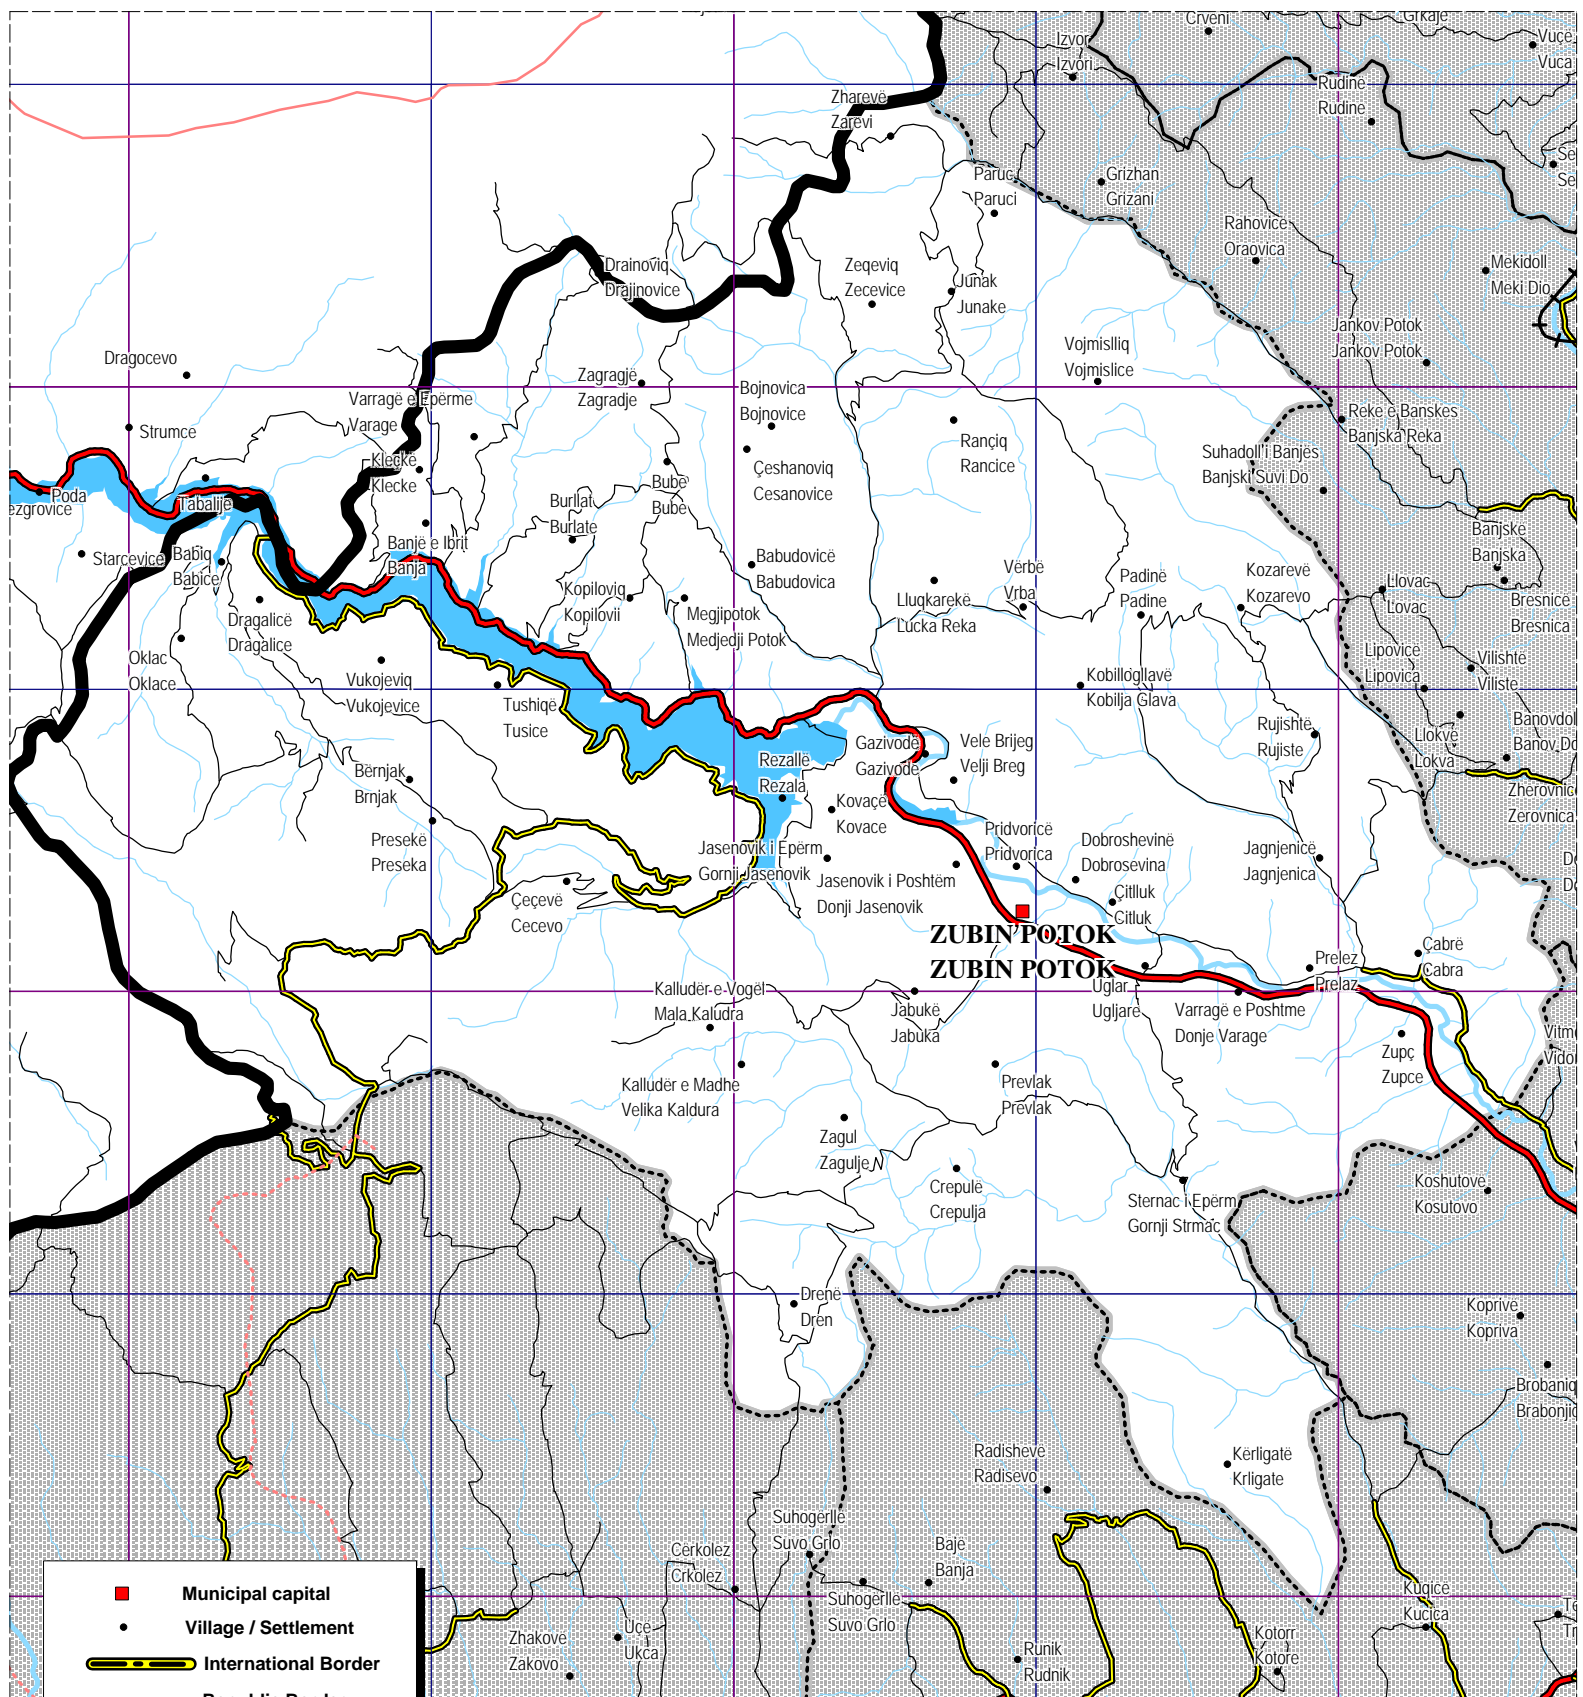

Zubin Potok / Zubin Potok

■	Municipal capital
•	Village / Settlement
	International Border
	Republic Border
	Provincial Border
	Municipal boundary
	5 km Grid
	First Category
	Second
	Third
	Railway
	Water bodie
	River
	Stream

Scale
1:125,000

Kilometers