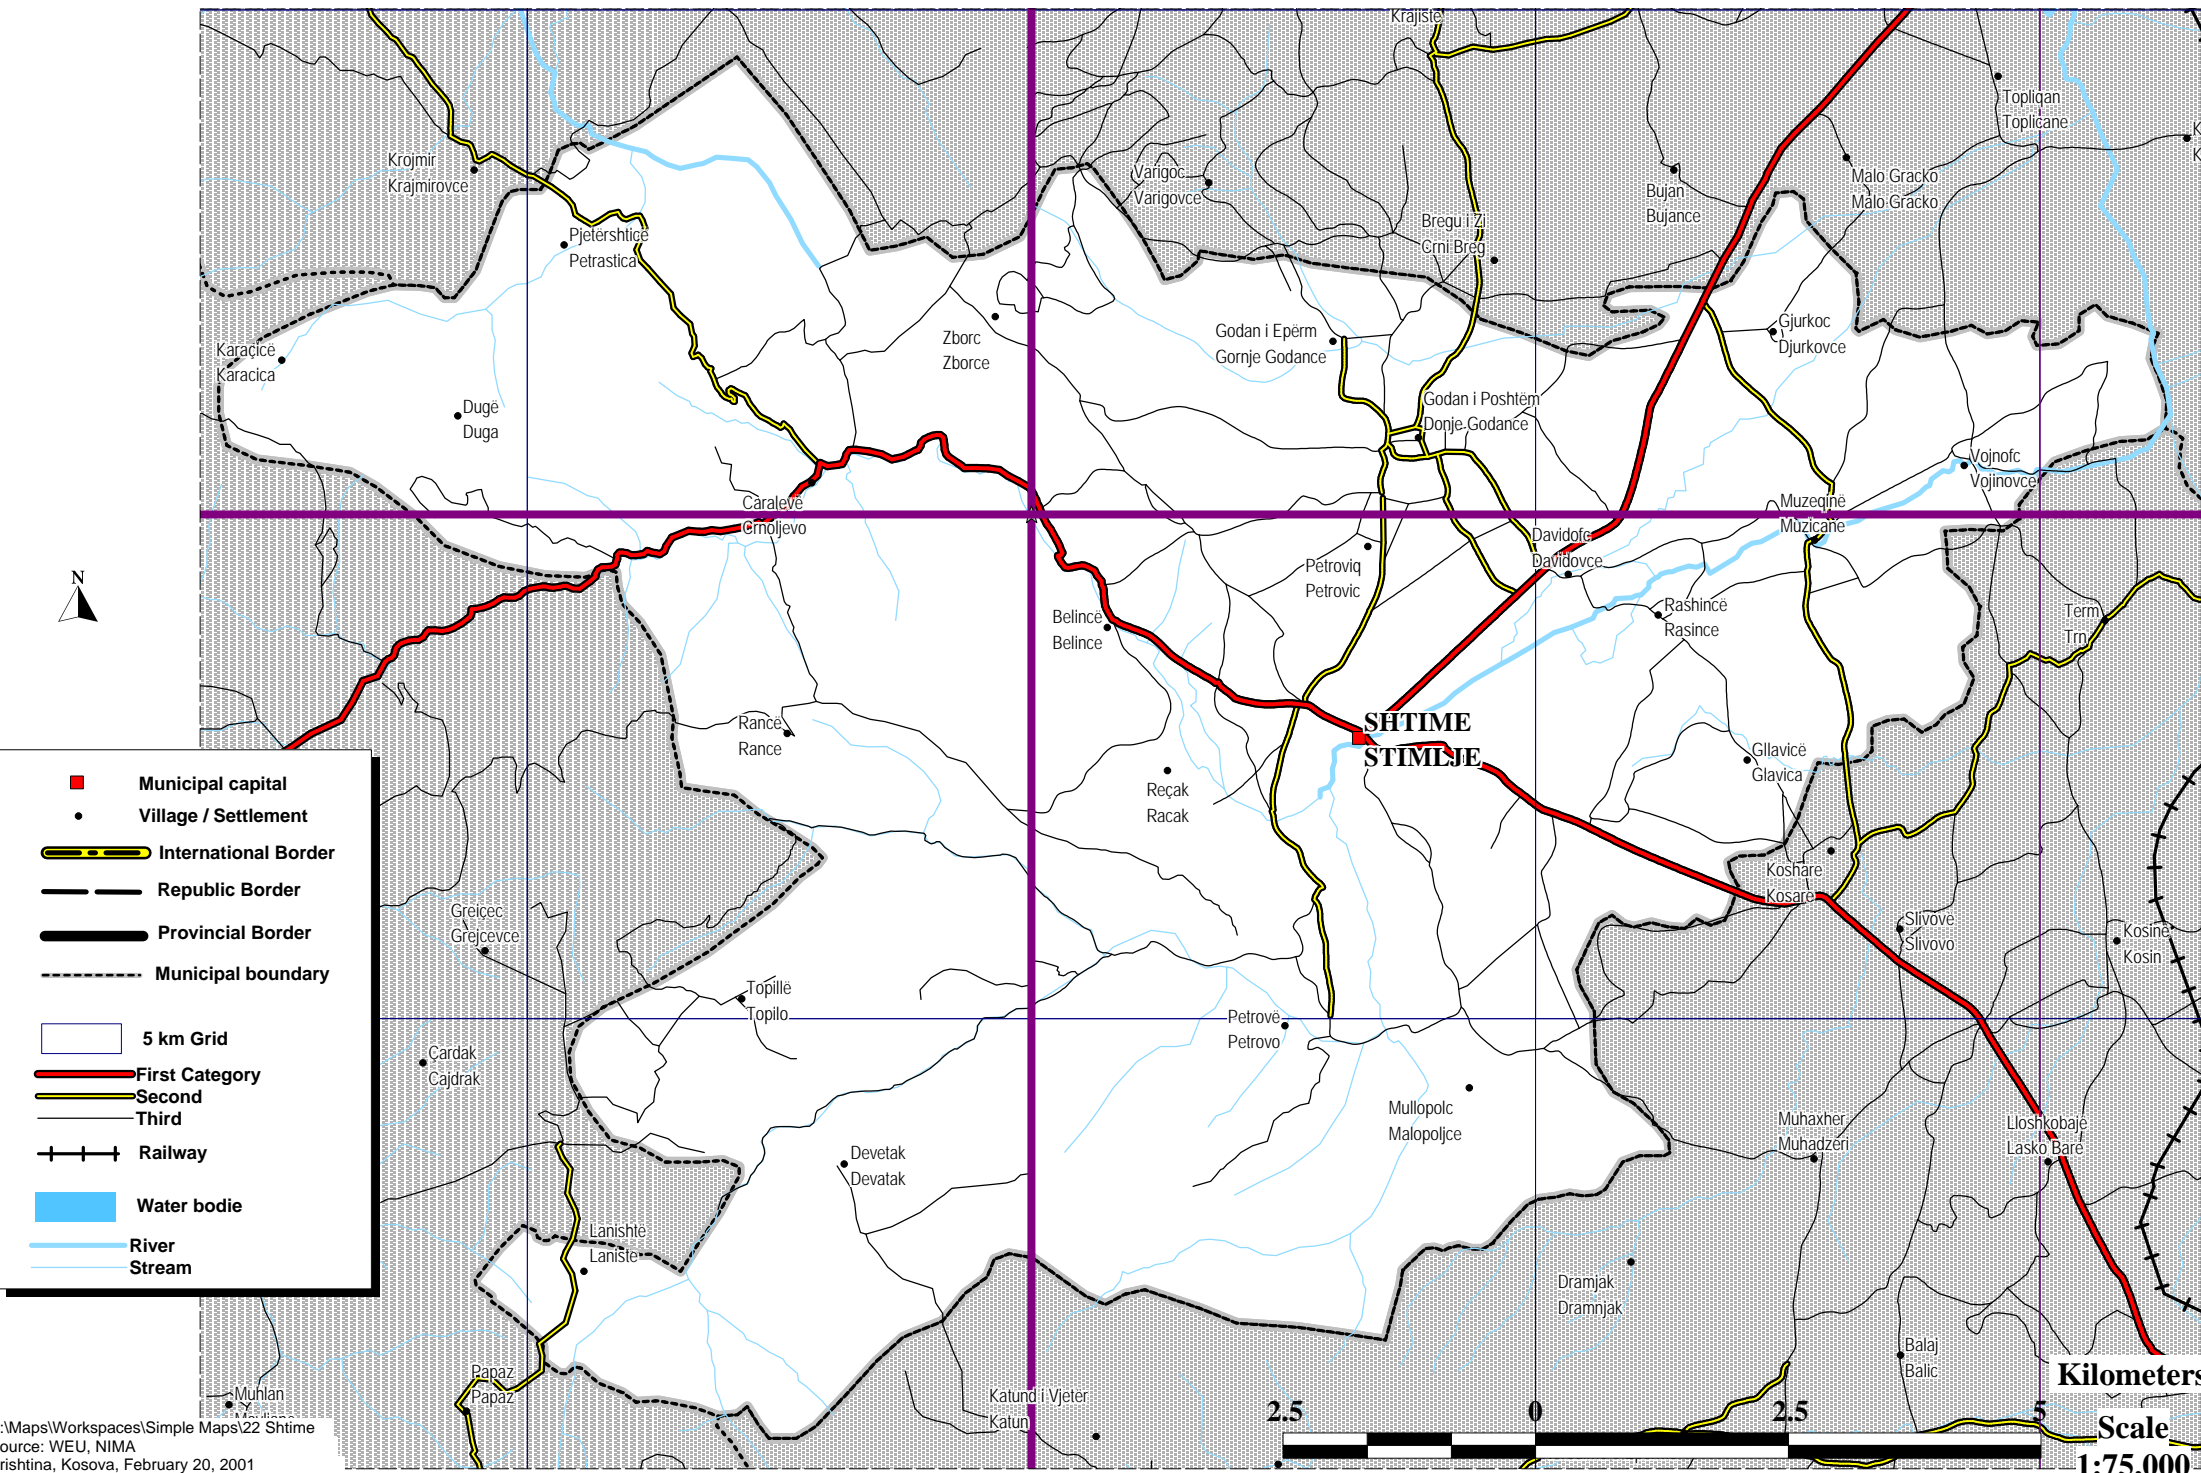

# Shtime / Stimlje

- Municipal capital
- Village / Settlement
- International Border
- Republic Border
- Provincial Border
- Municipal boundary
- 5 km Grid
- First Category
- Second
- Third
- Railway
- Water bodie
- River
- Stream