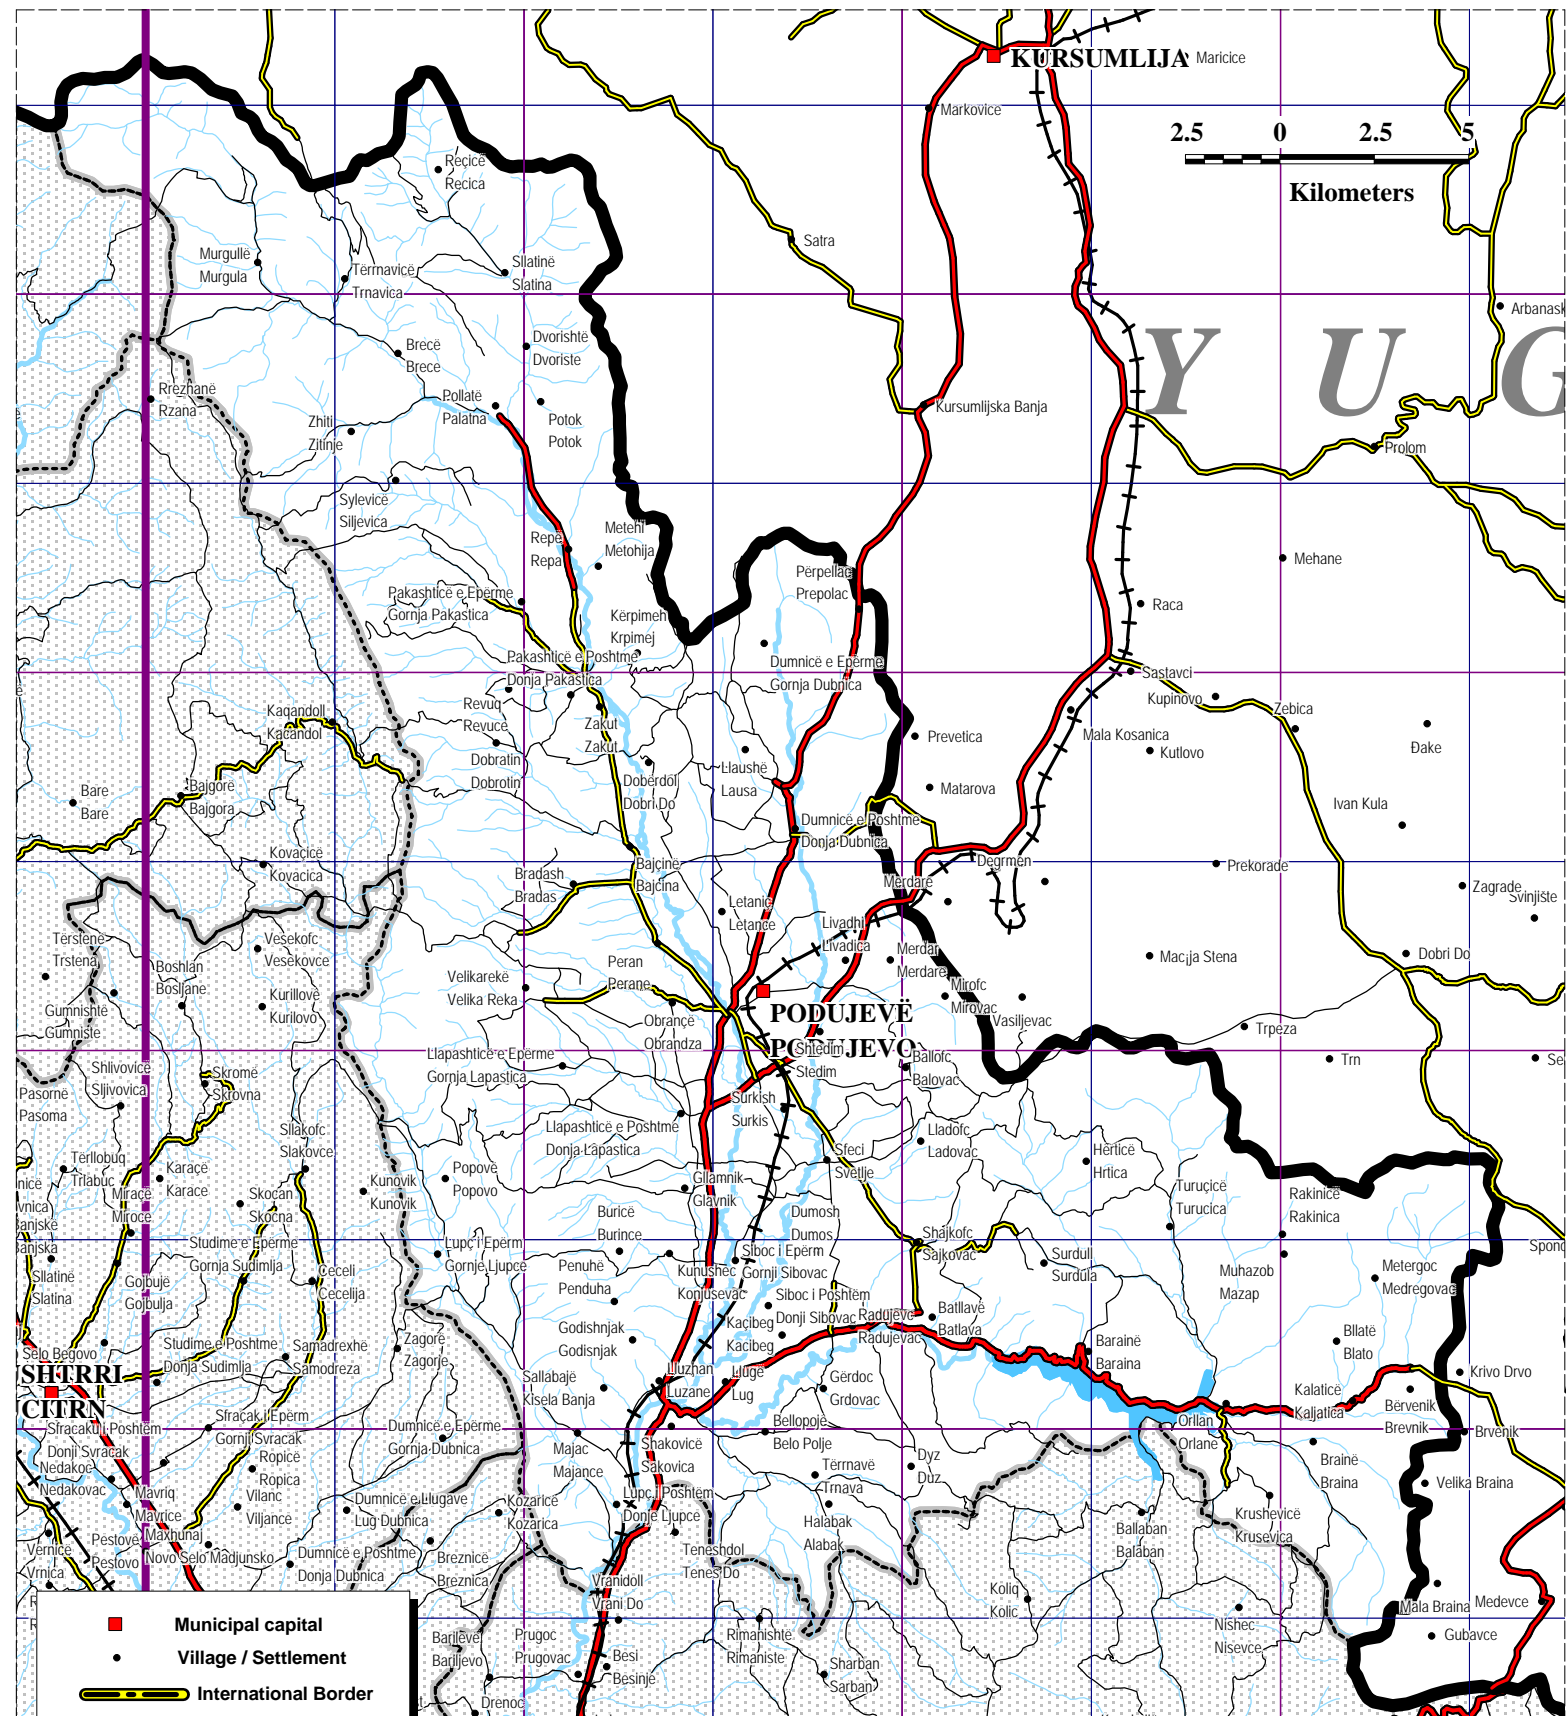

# Podujevë / Podujevo

- Municipal capital
- Village / Settlement
- International Border
- Republic Border
- Provincial Border
- Municipal boundary
- 5 km Grid
- First Category
- Second
- Third
- Railway
- Water bodie
- River
- Stream

Scale  
1:200,000