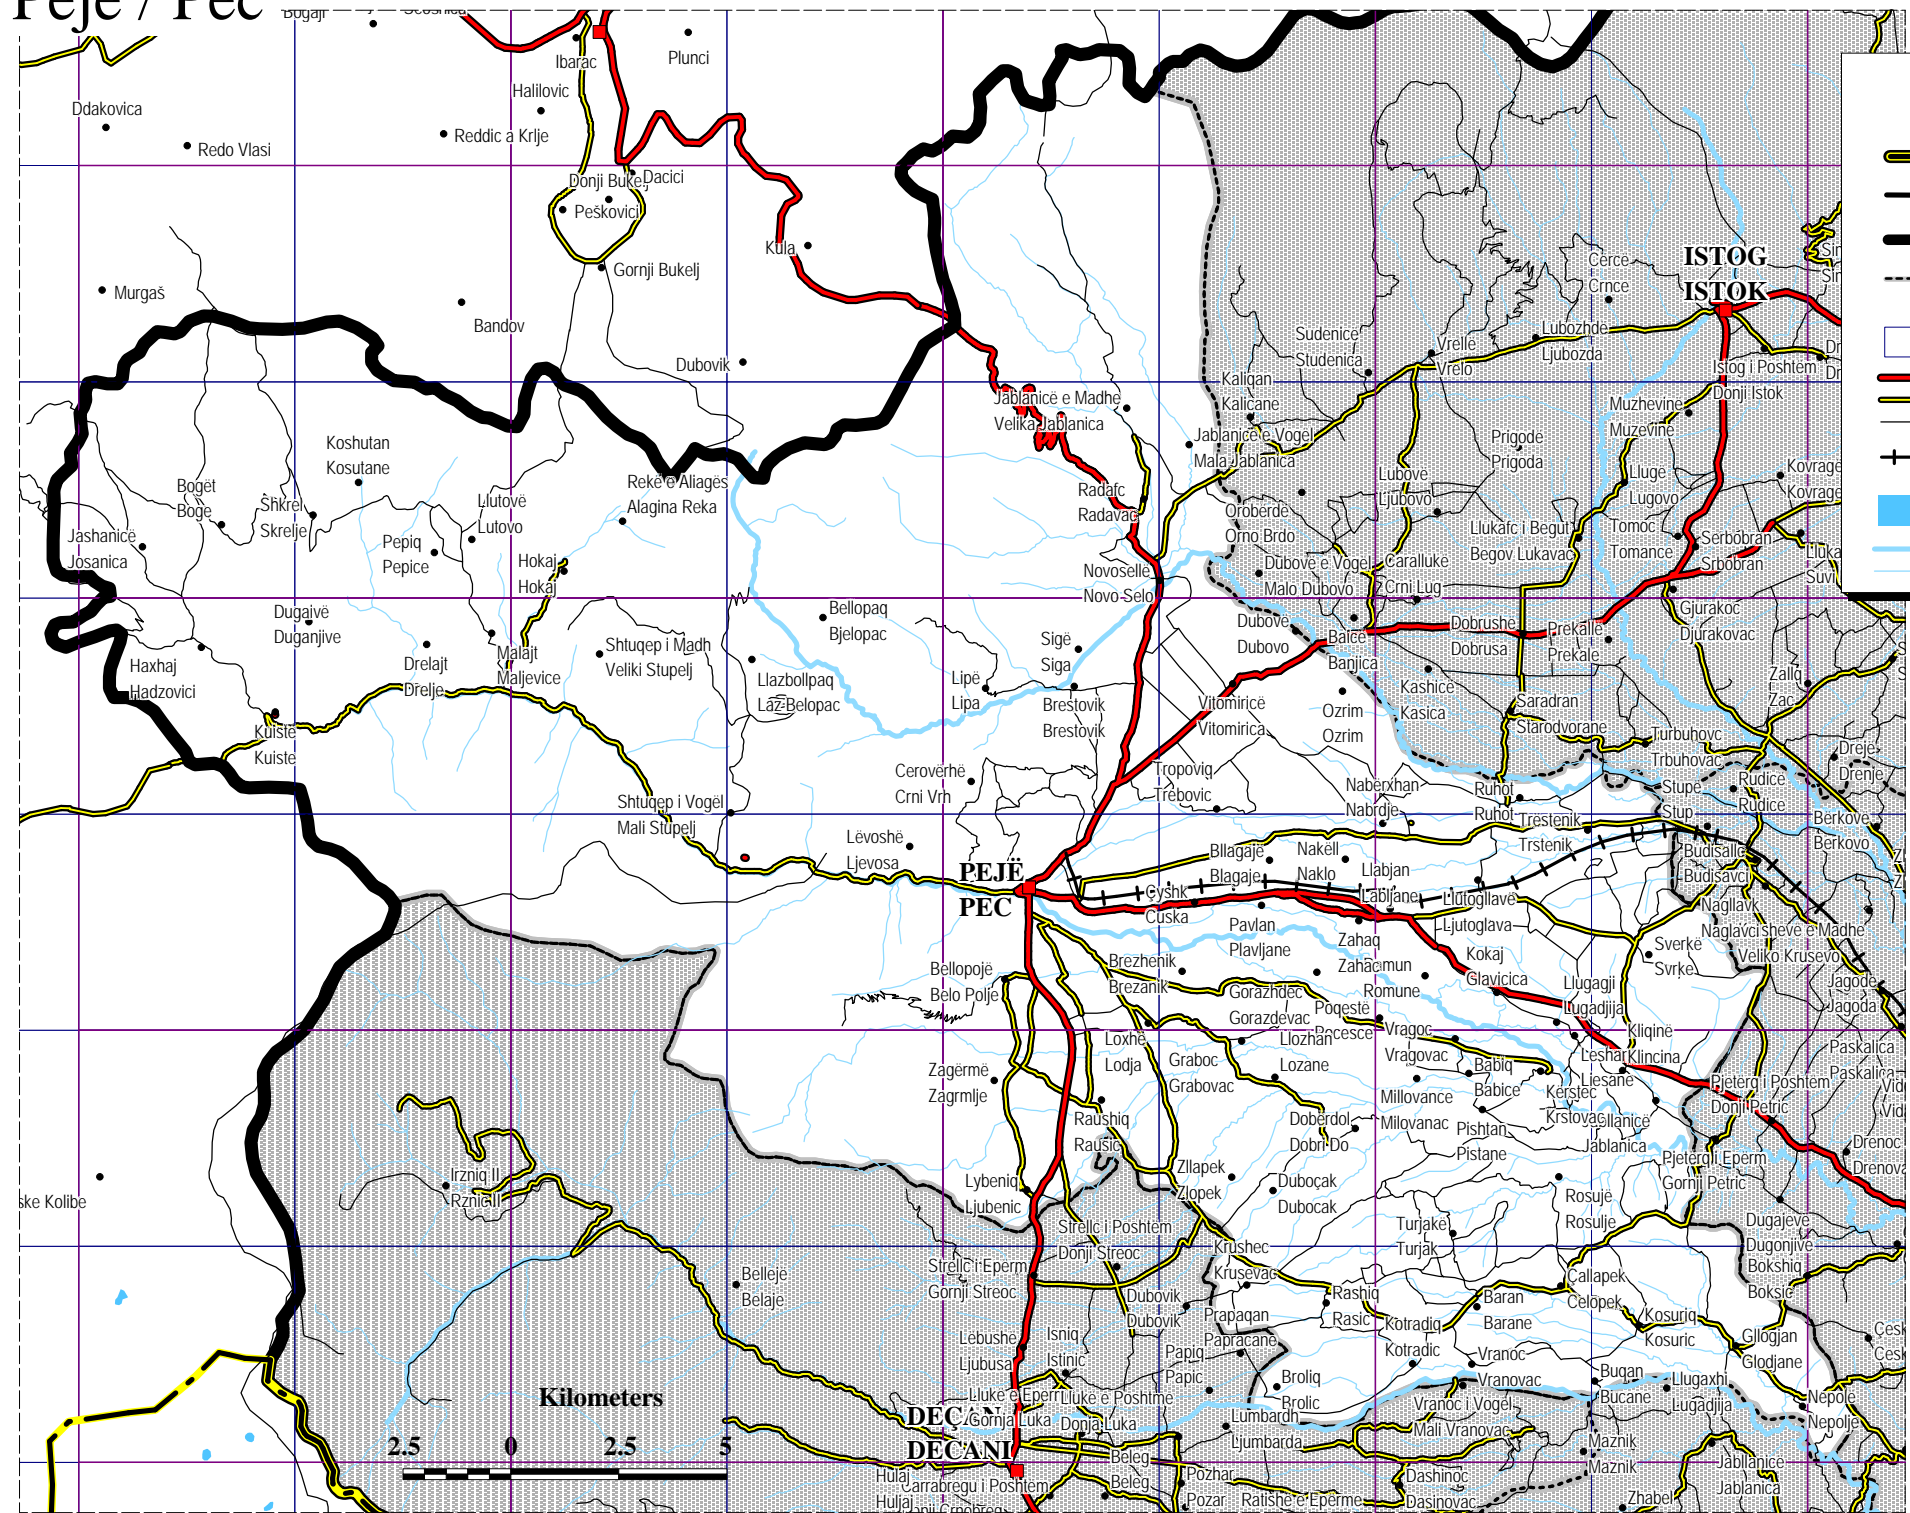

Pejë / Pec

- Municipal capital
- Village / Settlement
- International Border
- Republic Border
- Provincial Border
- Municipal boundary
- 5 km Grid
- First Category
- Second
- Third
- Railway
- Water bodie
- River
- Stream

Scale
1:175,000

X:\Maps\Workspaces\Simple Maps\17 Pejë
 Source: WEL, NIMA
 Prishtina, Kosovo, February 20, 2001