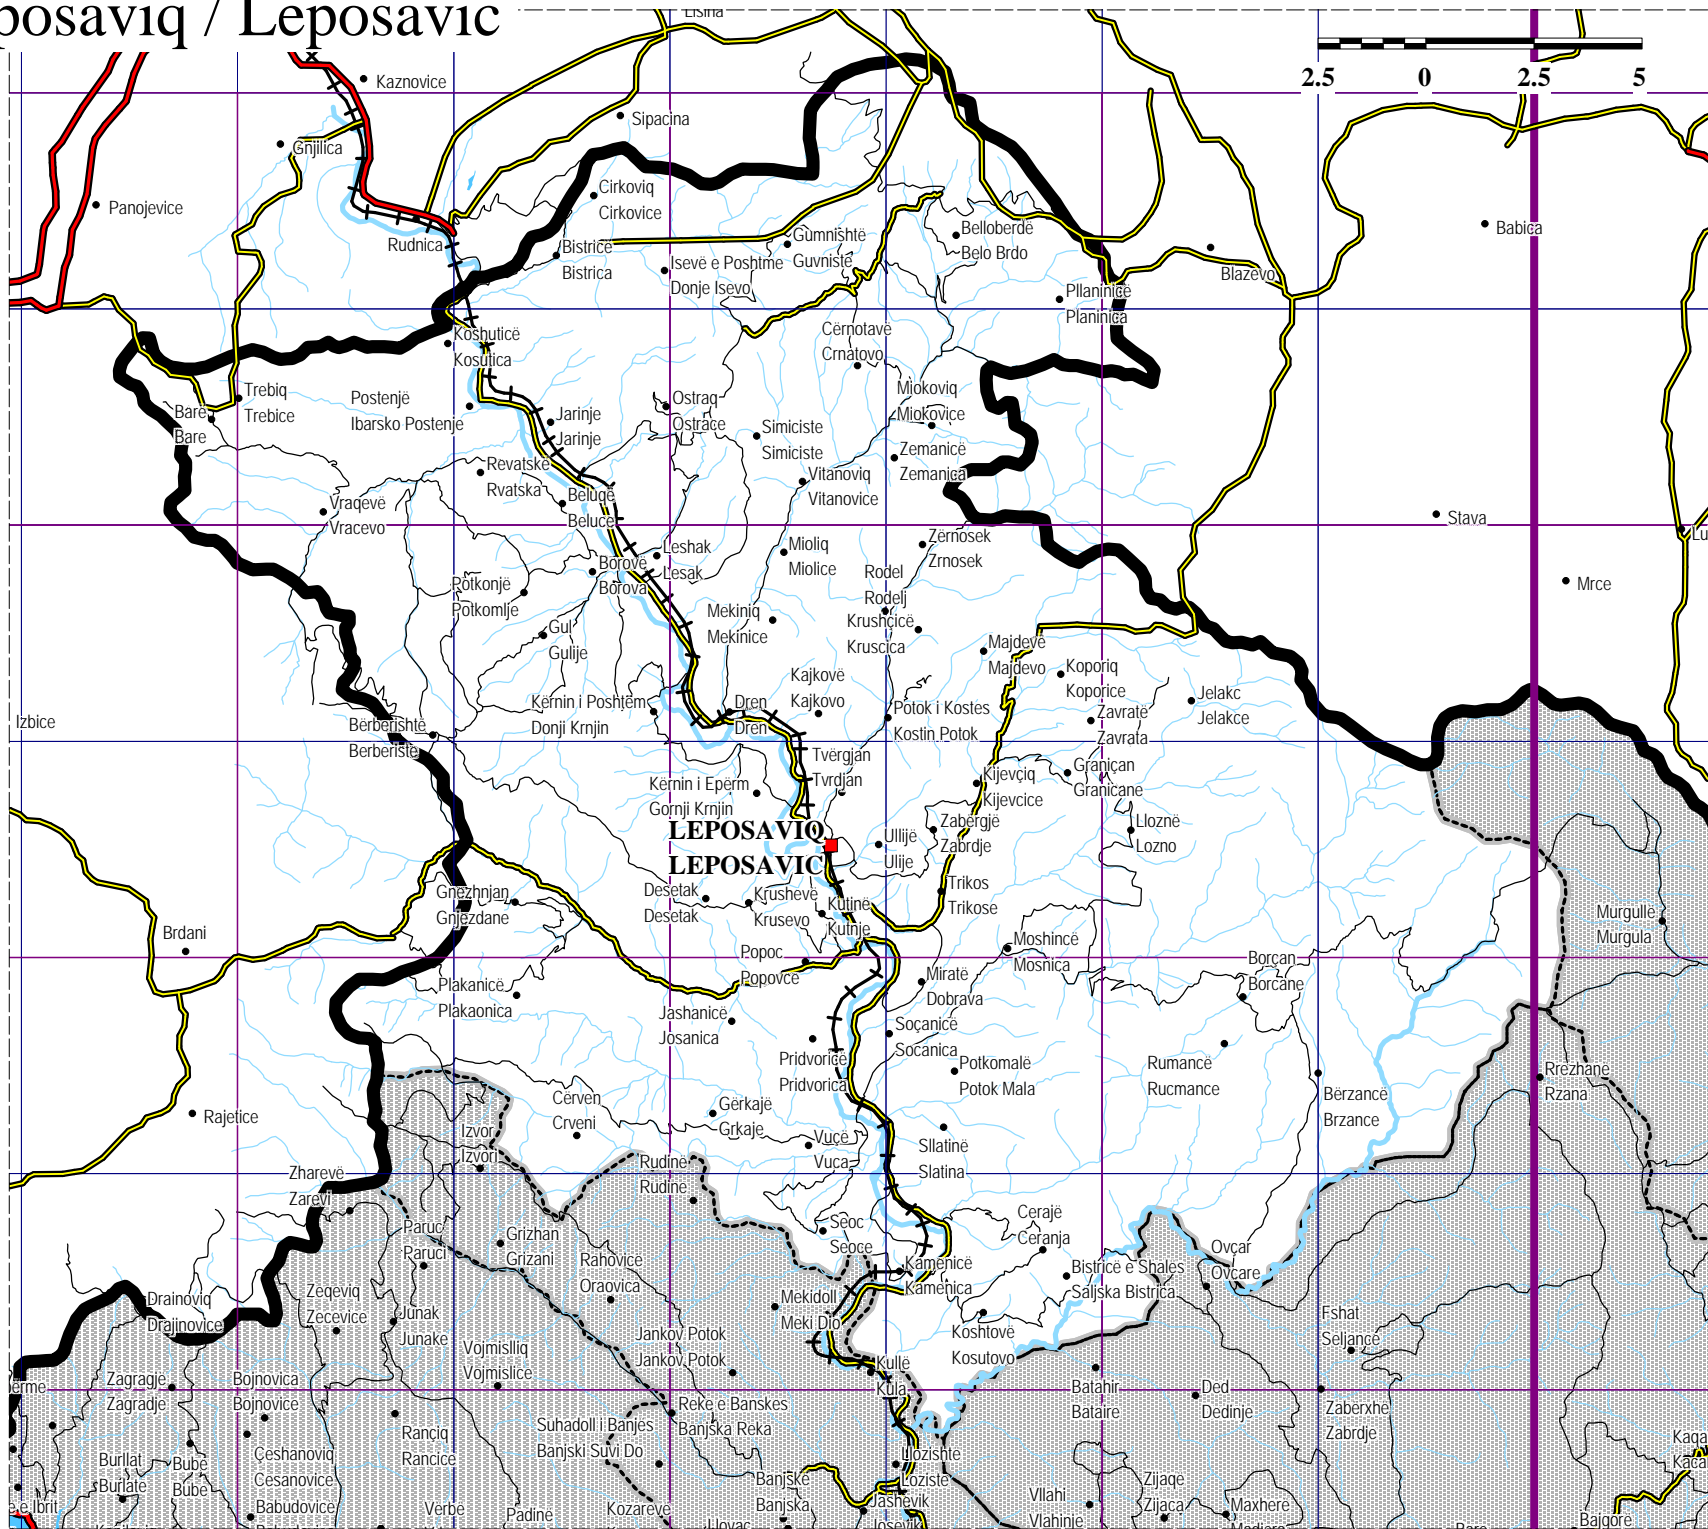

Leposaviq / Leposavic

Kilometers

Scale

1:175,000

HCIC
GIS/Map Centre