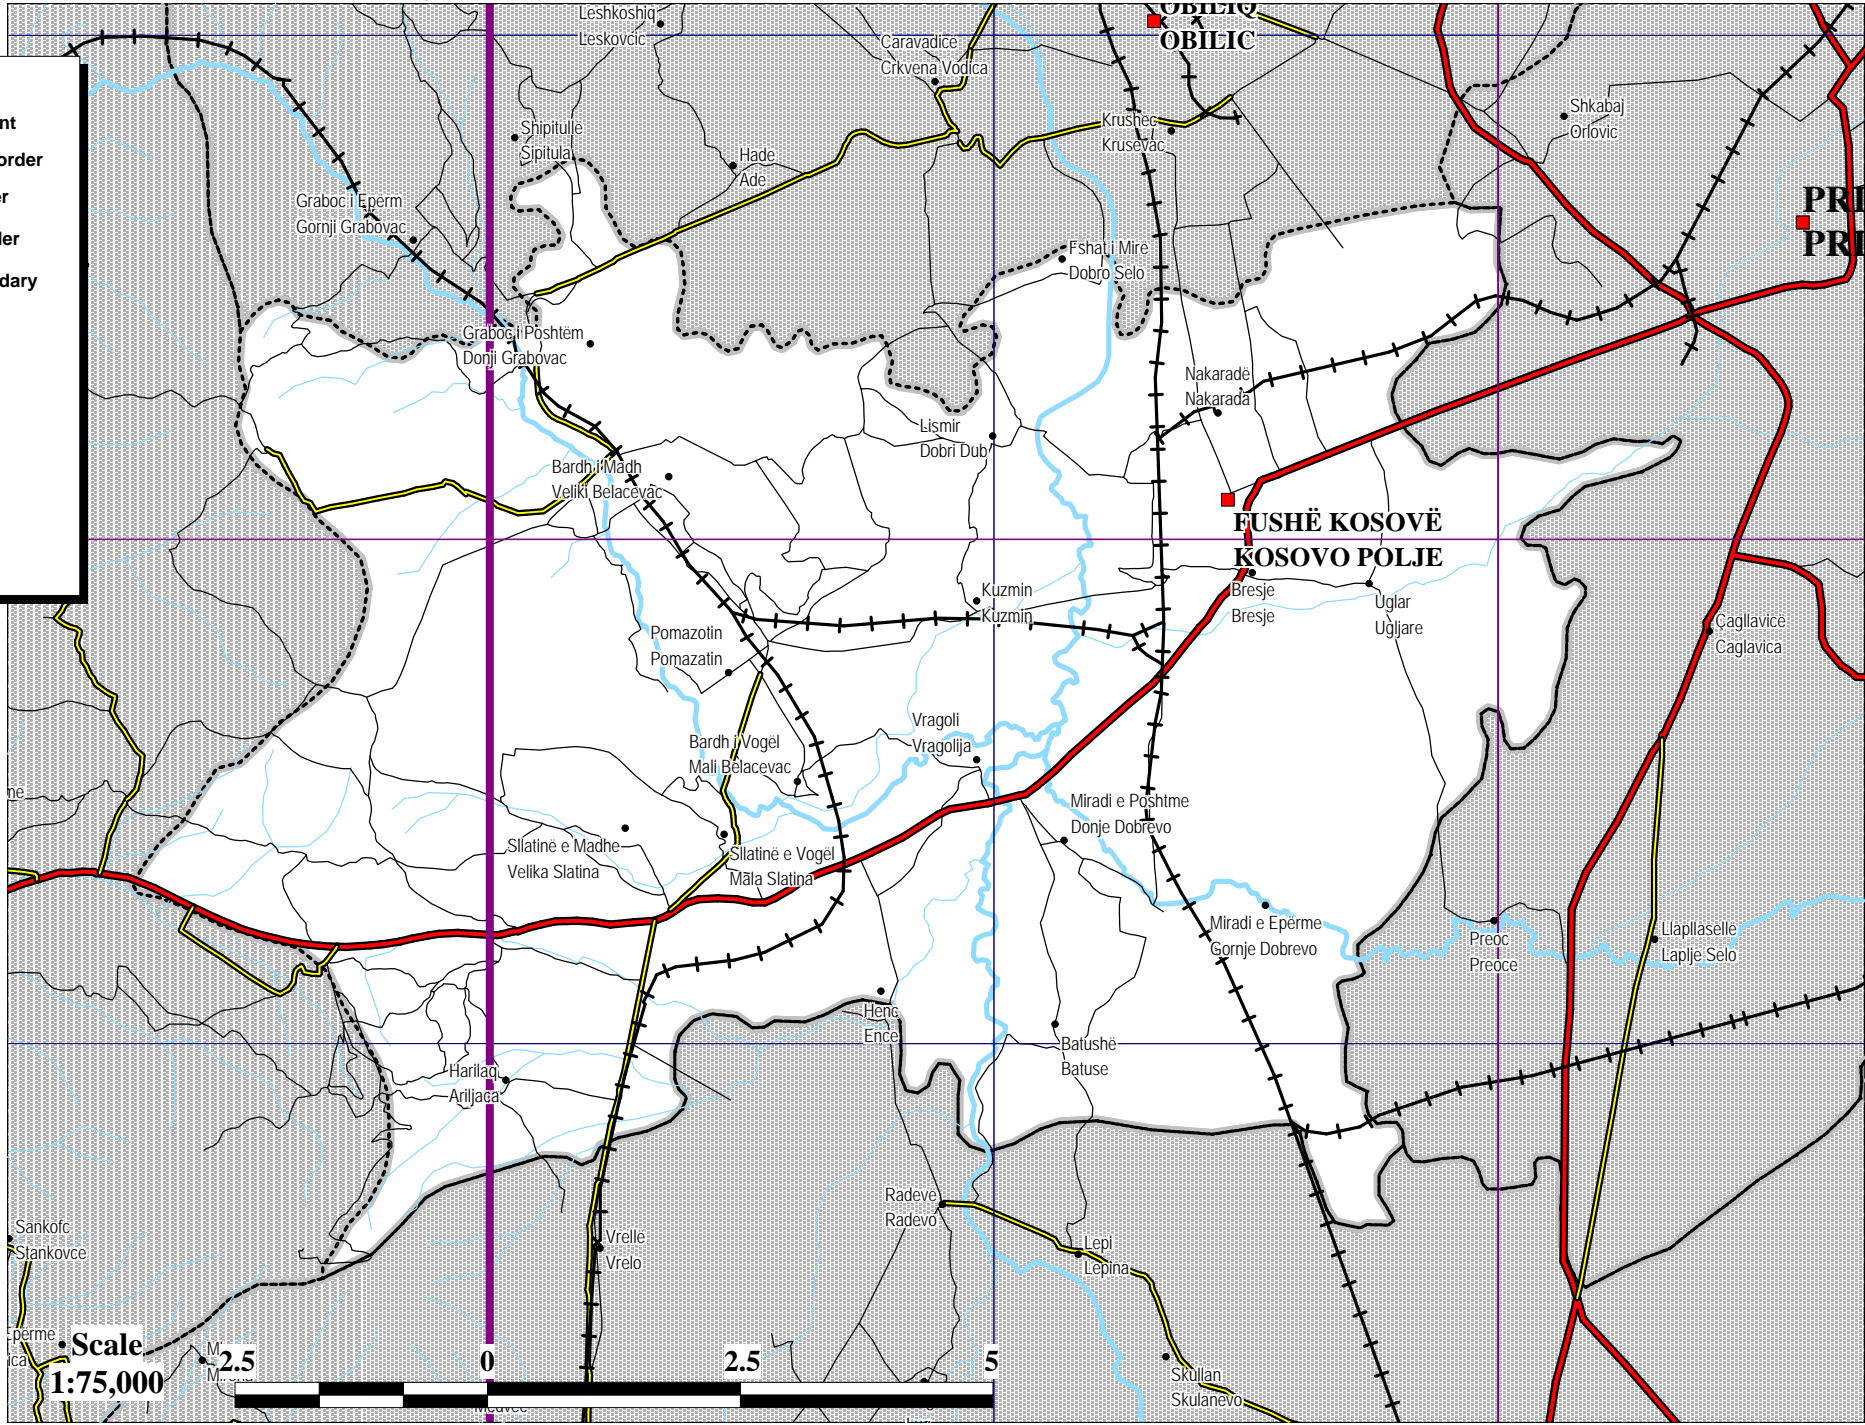

# Fushë Kosovë / Kosovo Polje

- Municipal capital
- Village / Settlement
- International Border
- Republic Border
- Provincial Border
- Municipal boundary
- 5 km Grid
- First Category
- Second
- Third
- Railway
- Water bodie
- River
- Stream

X:\Maps\Workspaces\Simple Maps\09 Fushë Kosovë  
 Source: WEU, NIMA  
 Prishtina, Kosova, February 20, 2001

**Scale**  
**1:75,000**

**Kilometers**