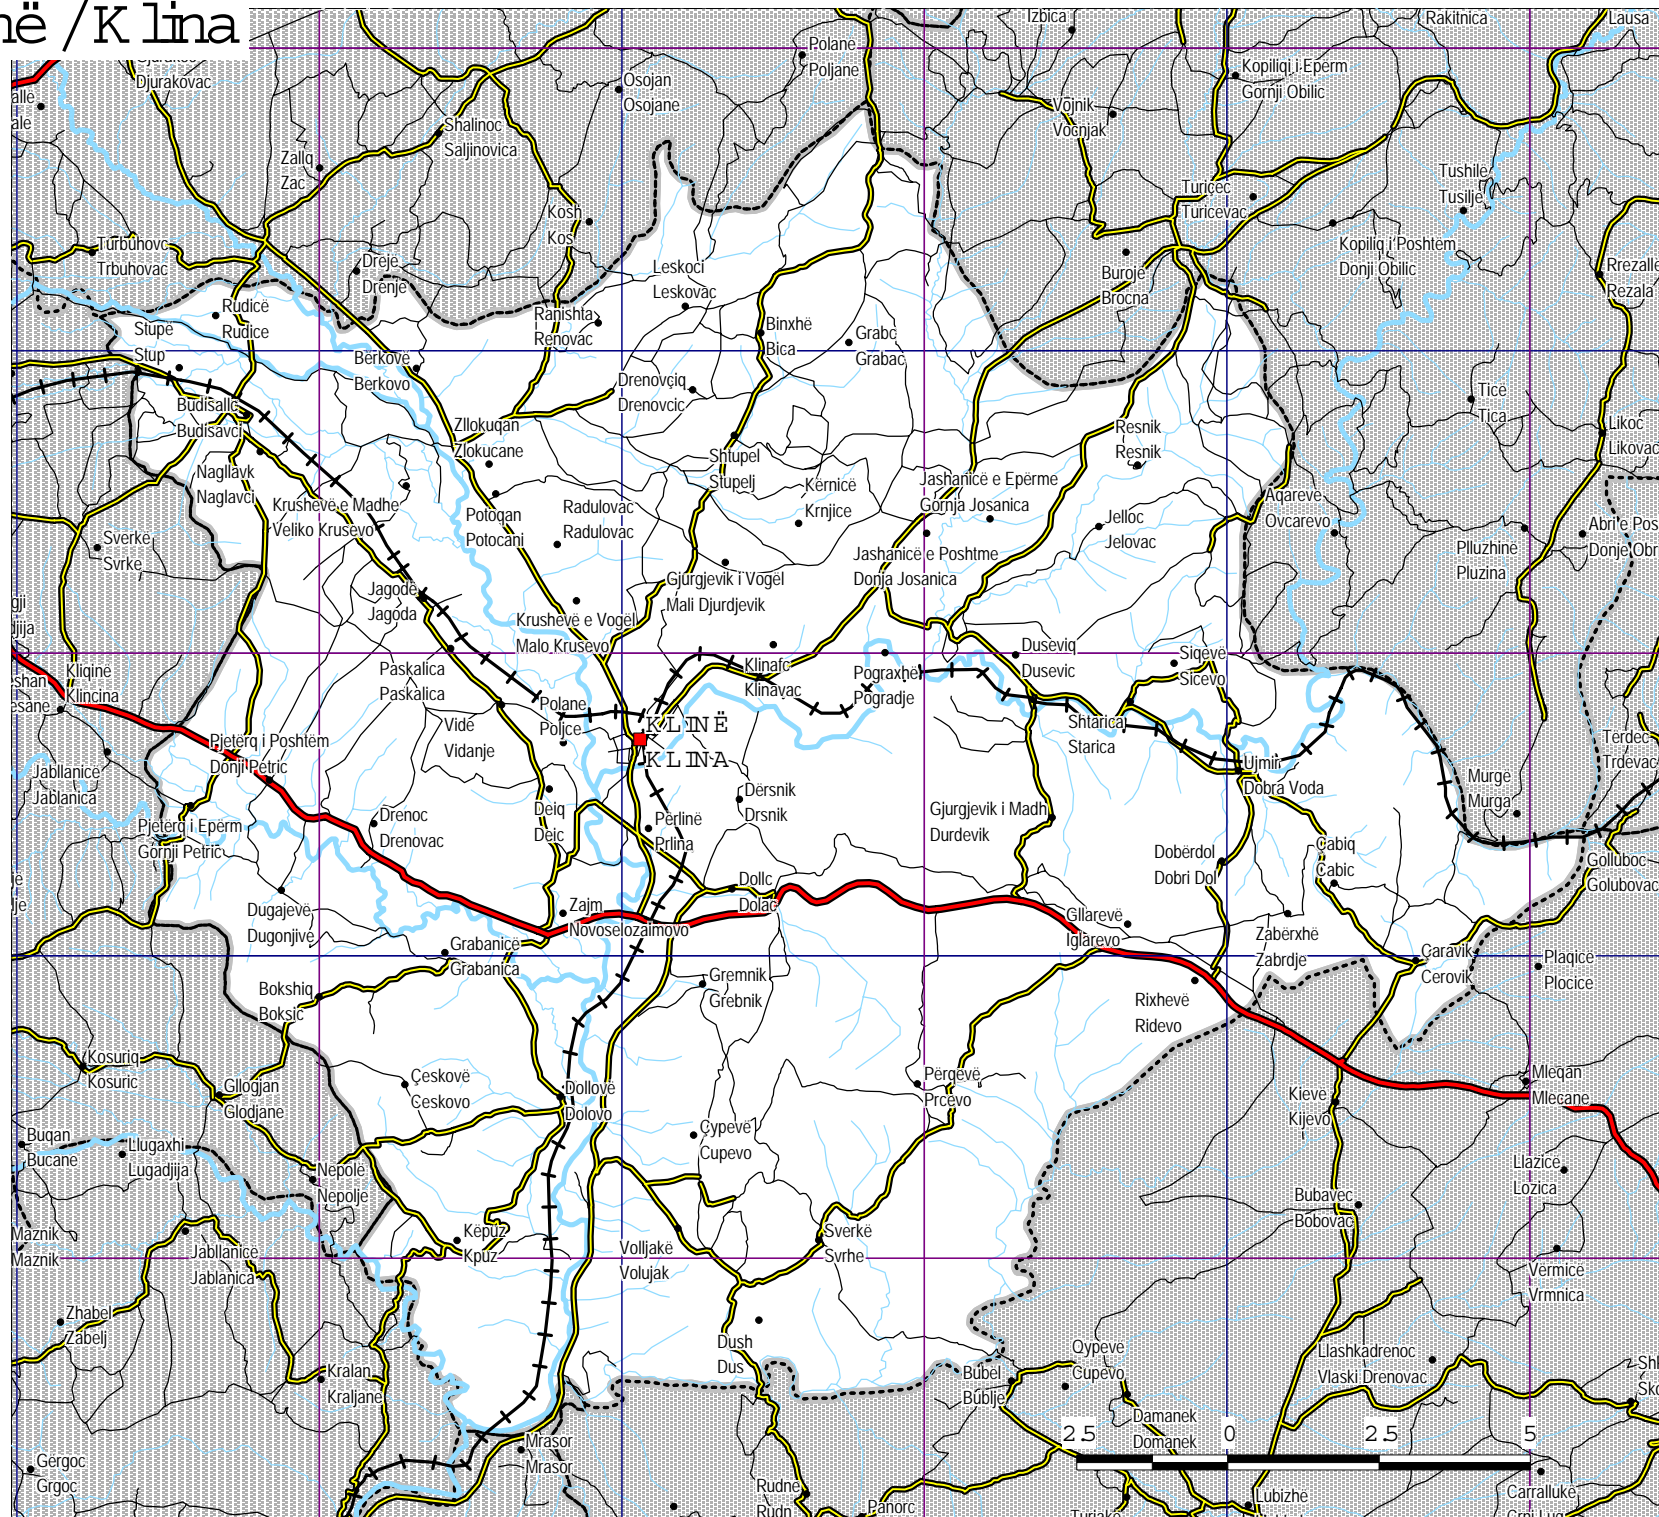

# K linë / K lina

- Municipal capital
- Village / Settlement
- International Border
- Republic Border
- Provincial Border
- Municipal boundary
- 5 km Grid
- First Category
- Second
- Third
- Railway
- Waterbody
- River
- Stream

X:\Maps\Workspaces\6 maps\6 K linë  
 Source: W EU, N MA  
 Prishtina, Kosova, February 20, 2001

Scale:  
 1:125,000  
 Kilometers